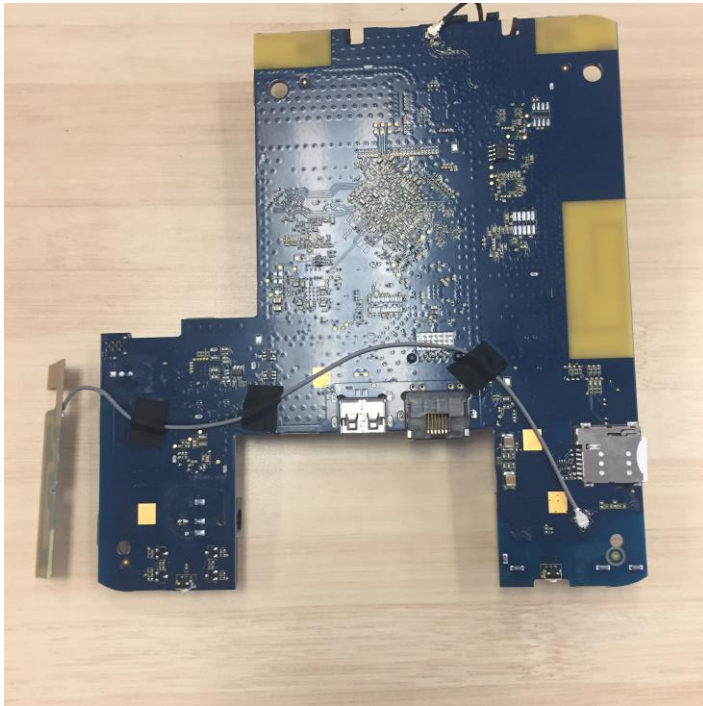

**Internal Photos – With Shielding**

Always **home.**  
[www.ring.com](http://www.ring.com)

1523 26th Street  
Santa Monica, CA 90404  
800.656.1918

**Internal Photos – Without Shielding**

**Internal Photos – Radio Close Ups**

**T11310 Radio – antenna in red, radio in yellow**

**ZigBee Radio – antenna in red (shared), radio in purple**

**Z-Wave Radio – antenna in red (shared), radio in yellow**

Cellular Radio – antenna in red, radio in yellow

WiFi/BT Radio – antenna “left” in red, antenna “right” in blue, radio in yellow