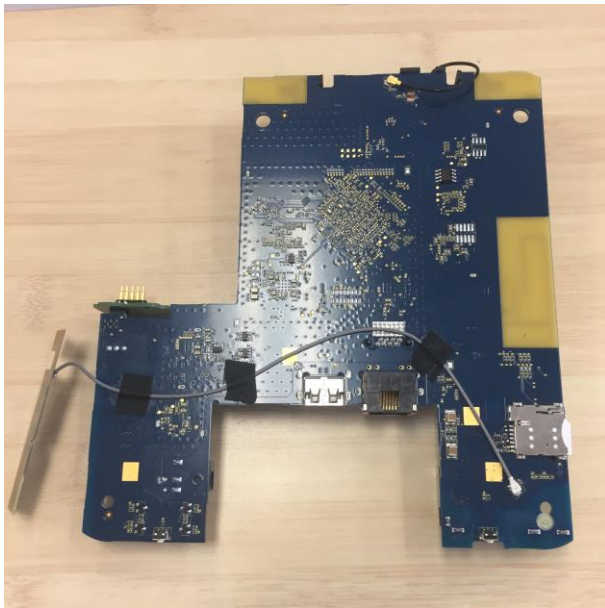

**Internal Photos – With Shielding**

Always **home.**  
[www.ring.com](http://www.ring.com)

1523 26th Street  
Santa Monica, CA 90404  
800.656.1918

**Internal Photos – Without Shielding**

**Internal Photos – Radio Close Ups**

**T11310 Radio – antenna in red, radio in yellow**

**ZigBee Radio – antenna in red (shared), radio in purple**

**Z-Wave Radio – antenna in red (shared), radio in yellow**

Cellular Radio – antenna in red, radio in yellow

WiFi/BT Radio – antenna “left” in red, antenna “right” in blue, radio in yellow