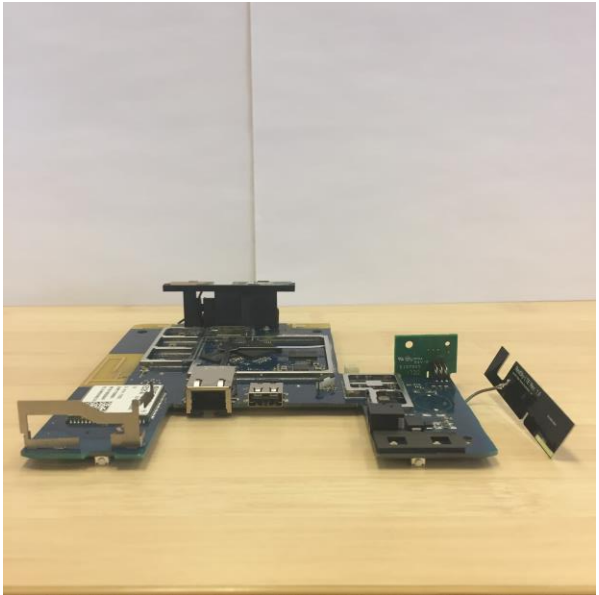

**Internal Photos – With Shielding**

Always **home.**  
[www.ring.com](http://www.ring.com)

1523 26th Street  
Santa Monica, CA 90404  
800.656.1918

**Internal Photos – Without Shielding**

**Internal Photos – Radio Close Ups**

**T11310 Radio – antenna in red, radio in yellow**

**ZigBee Radio – antenna in red (shared), radio in purple**

**Z-Wave Radio – antenna in red (shared), radio in yellow**

Cellular Radio – antenna in red, radio in yellow

WiFi/BT Radio – antenna “left” in red, antenna “right” in blue, radio in yellow