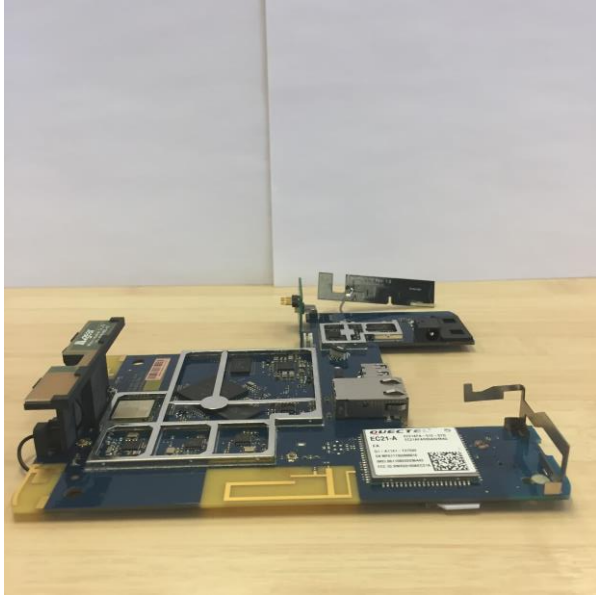

**Internal Photos – With Shielding**

Always **home.**  
[www.ring.com](http://www.ring.com)

1523 26th Street  
Santa Monica, CA 90404  
800.656.1918

**Internal Photos – Without Shielding**

**Internal Photos – Radio Close Ups**

**T11310 Radio – antenna in red, radio in yellow**

**ZigBee Radio – antenna in red (shared), radio in purple**

**Z-Wave Radio – antenna in red (shared), radio in yellow**

Cellular Radio – antenna in red, radio in yellow

WiFi/BT Radio – antenna “left” in red, antenna “right” in blue, radio in yellow