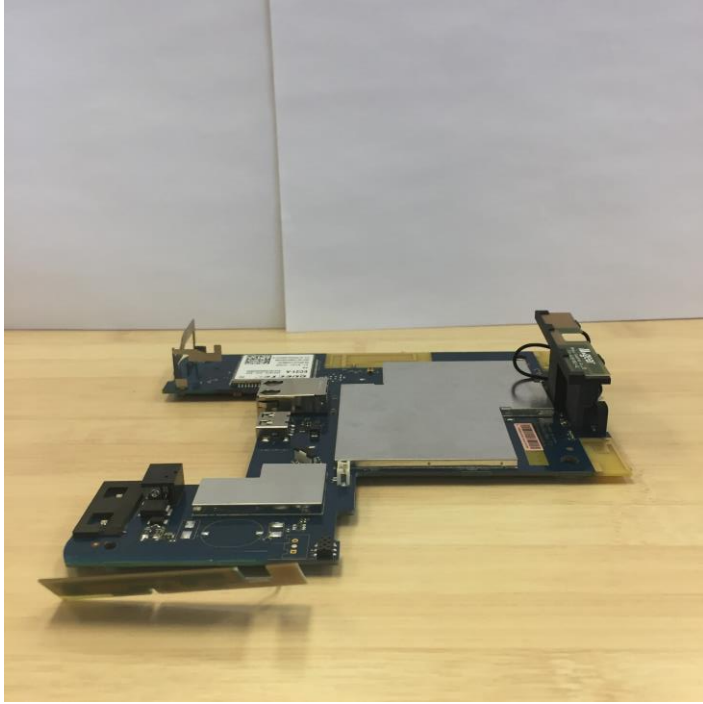

**Internal Photos – With Shielding**

Always **home.**  
[www.ring.com](http://www.ring.com)

1523 26th Street  
Santa Monica, CA 90404  
800.656.1918

**Internal Photos – Without Shielding**

**Internal Photos – Radio Close Ups**

**T11310 Radio – antenna in red, radio in yellow**

**ZigBee Radio – antenna in red (shared), radio in purple**

**Z-Wave Radio – antenna in red (shared), radio in yellow**

Cellular Radio – antenna in red, radio in yellow

WiFi/BT Radio – antenna “left” in red, antenna “right” in blue, radio in yellow