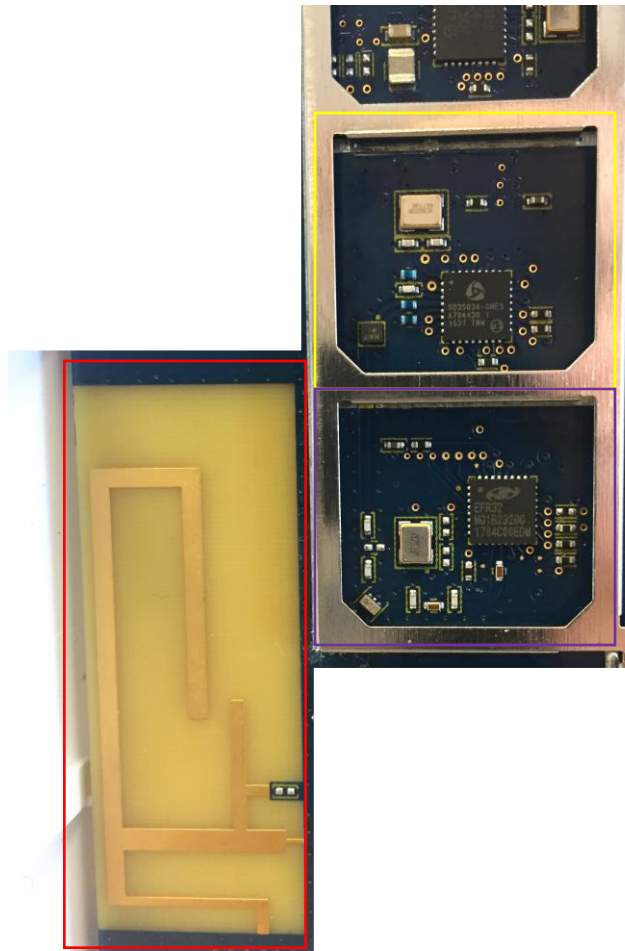

**Internal Photos – With Shielding**

Always **home.**  
[www.ring.com](http://www.ring.com)

1523 26th Street  
Santa Monica, CA 90404  
800.656.1918

**Internal Photos – Without Shielding**

**Internal Photos – Radio Close Ups**

**T11310 Radio – antenna in red, radio in yellow**

**ZigBee Radio – antenna in red (shared), radio in purple**

**Z-Wave Radio – antenna in red (shared), radio in yellow**

Cellular Radio – antenna in red, radio in yellow

WiFi/BT Radio – antenna “left” in red, antenna “right” in blue, radio in yellow