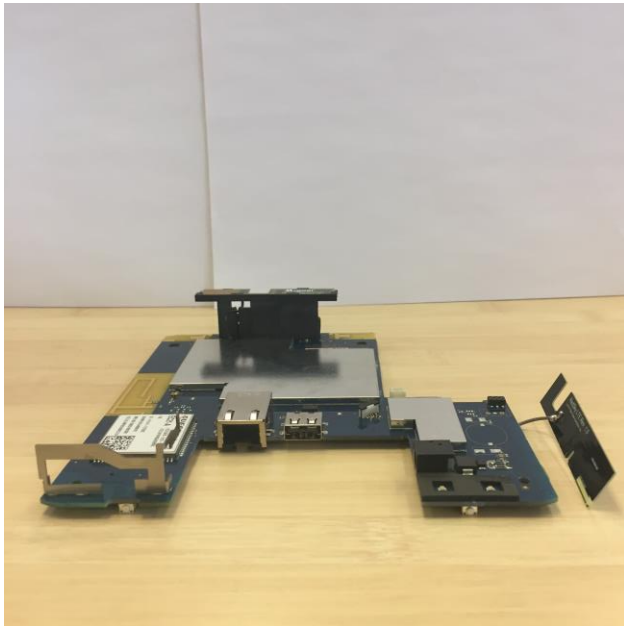

**Internal Photos – With Shielding**

Always **home.**  
[www.ring.com](http://www.ring.com)

1523 26th Street  
Santa Monica, CA 90404  
800.656.1918

**Internal Photos – Without Shielding**

**Internal Photos – Radio Close Ups**

**T11310 Radio – antenna in red, radio in yellow**

**ZigBee Radio – antenna in red (shared), radio in purple**

**Z-Wave Radio – antenna in red (shared), radio in yellow**

Cellular Radio – antenna in red, radio in yellow

WiFi/BT Radio – antenna “left” in red, antenna “right” in blue, radio in yellow