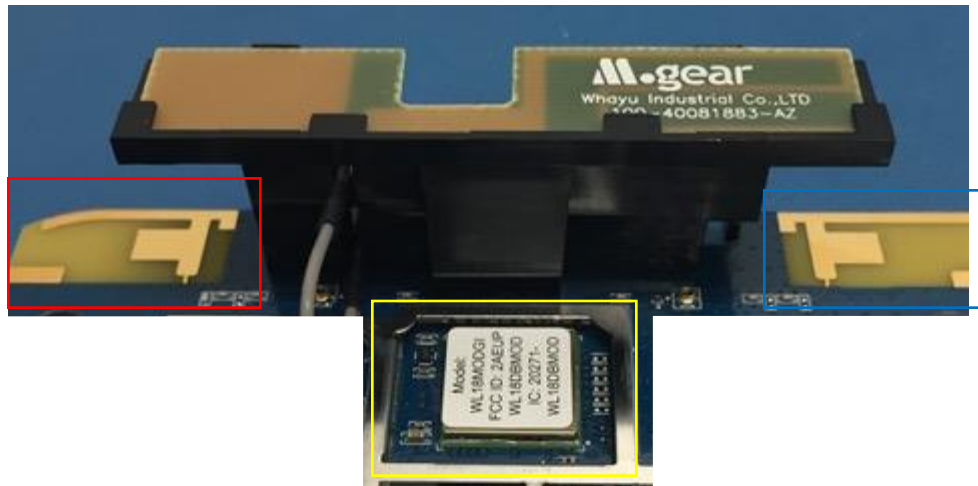

**Internal Photos – With Shielding**

Always **home.**  
[www.ring.com](http://www.ring.com)

1523 26th Street  
Santa Monica, CA 90404  
800.656.1918

**Internal Photos – Without Shielding**

**Internal Photos – Radio Close Ups**

**T11310 Radio – antenna in red, radio in yellow**

**ZigBee Radio – antenna in red (shared), radio in purple**

**Z-Wave Radio – antenna in red (shared), radio in yellow**

Cellular Radio – antenna in red, radio in yellow

WiFi/BT Radio – antenna “left” in red, antenna “right” in blue, radio in yellow