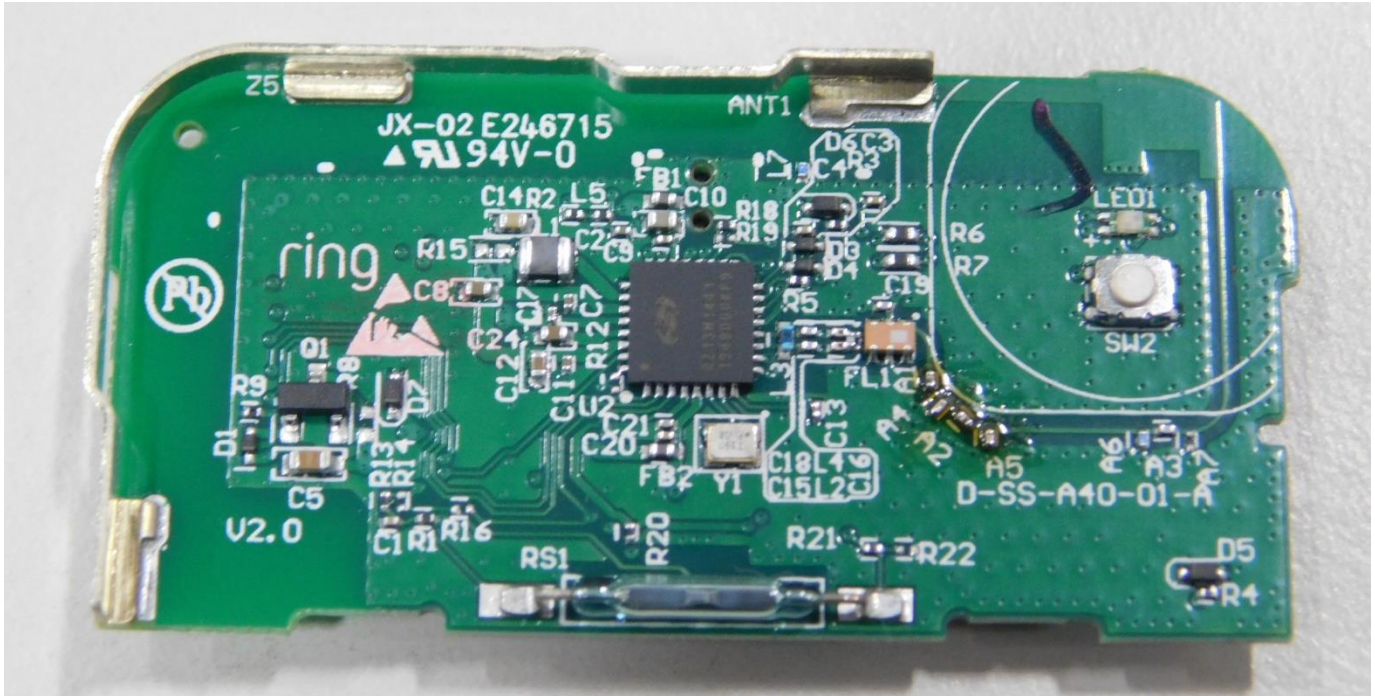

Choose Scandinavian trust

EUT Internal photos

403700-1RADWL2

Section 1. Internal photos, Conducted Sample

1.1 Conducted EUT with housing

1.2 Front view

1.3 Back view

1.4 Top view

1.5 Bottom view

1.6 Side view 1

1.7 Side view 2

Section 2. Internal photos, Radiated Sample

2.1 Radiated EUT and housing

2.2 Front view

2.3 Back view

2.4 Top view

2.5 Bottom view

2.6 Side view 1

2.7 Side view 2