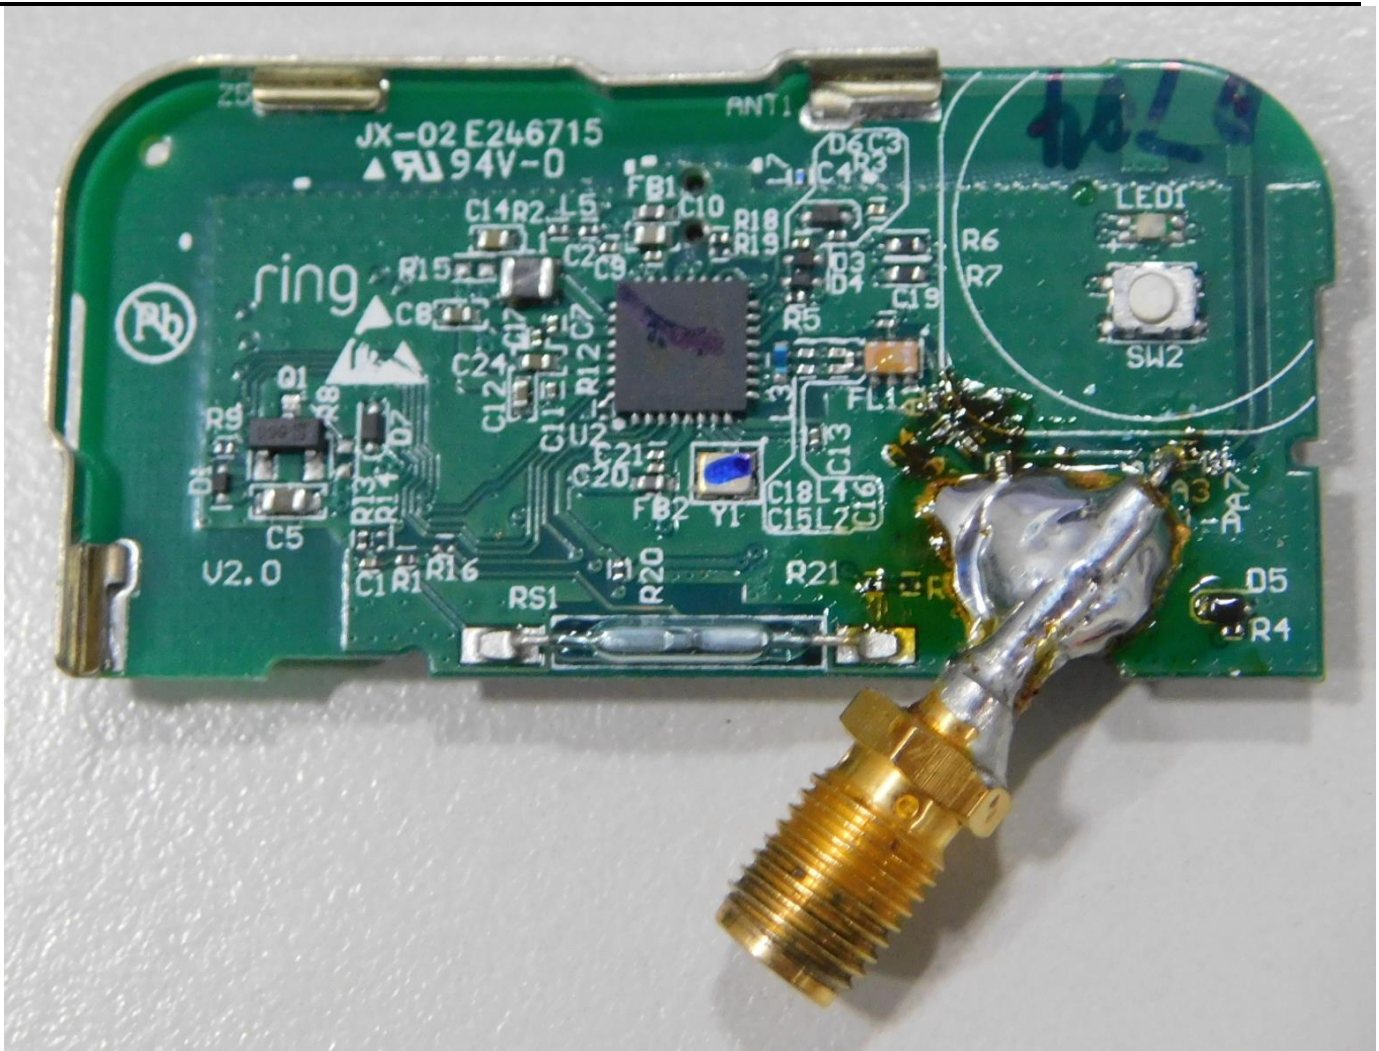

Choose Scandinavian trust

EUT Internal photos

403700-1RADWL2

Section 1. Internal photos, Conducted Sample

1.1 Conducted EUT with housing

1.2 Front view

1.3 Back view

1.4 Top view

1.5 Bottom view

1.6 Side view 1

1.7 Side view 2

Section 2. Internal photos, Radiated Sample

2.1 Radiated EUT and housing

2.2 Front view

2.3 Back view

2.4 Top view

2.5 Bottom view

2.6 Side view 1

2.7 Side view 2