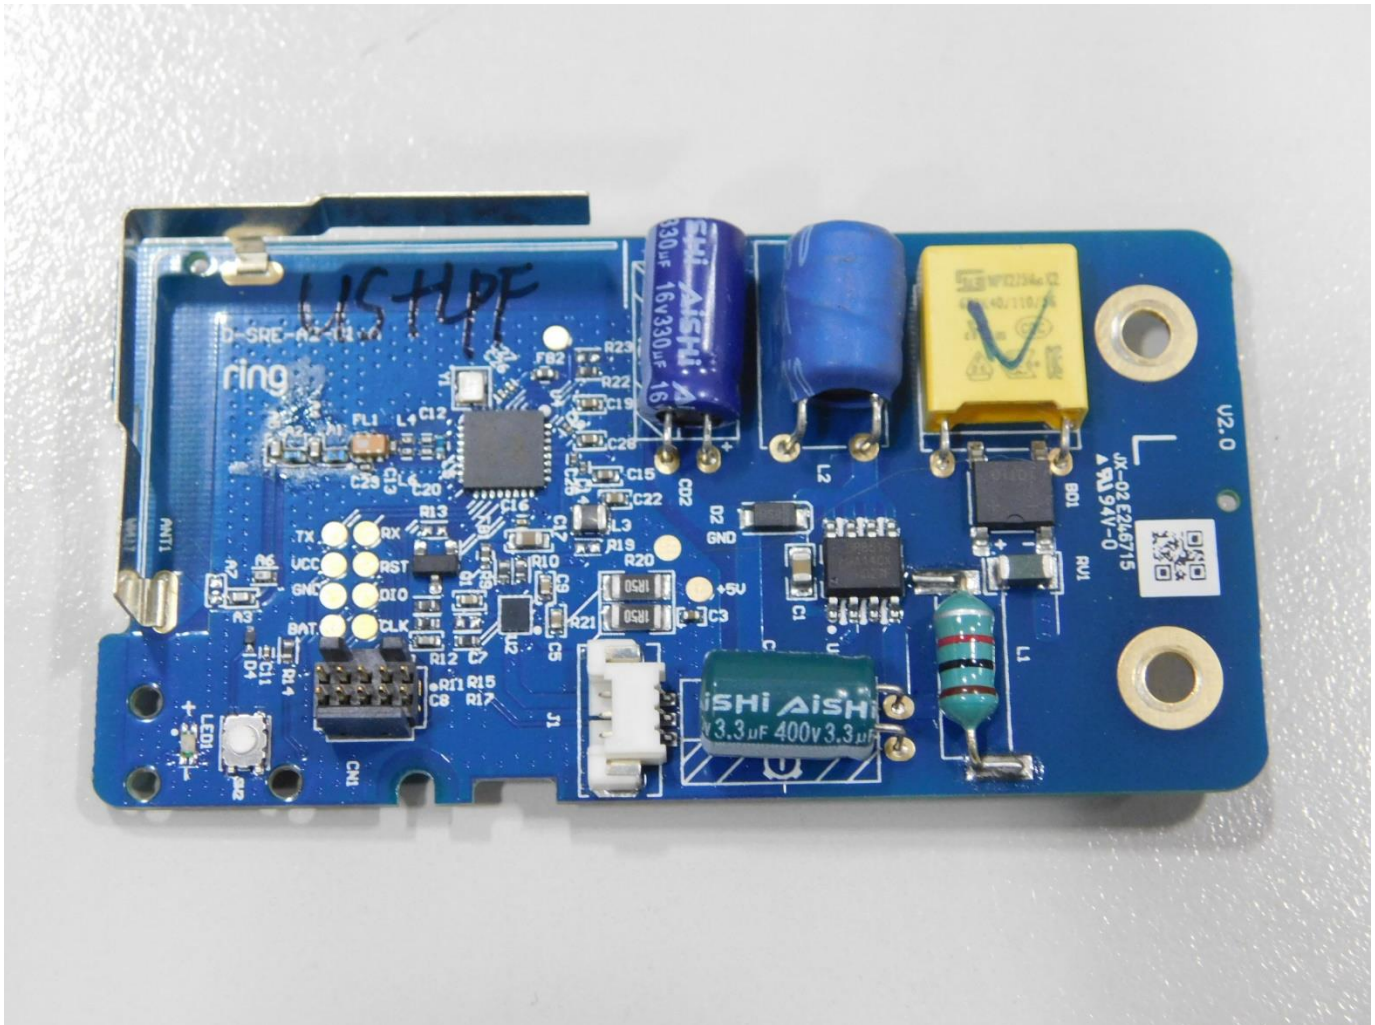

Choose Scandinavian trust

EUT Internal photos

403703-1RADWL2

Section 1. Internal photos, Conducted Sample

1.1 Conducted EUT with housing

1.4 Top view

1.5 Bottom view

1.6 Side view 1

1.7 Side view 2

Section 2. Internal photos, Radiated Sample

2.1 Radiated EUT and housing

2.2 Front view

2.3 Back view

2.4 Top view

2.5 Bottom view

2.6 Side view 1

2.7 Side view 2