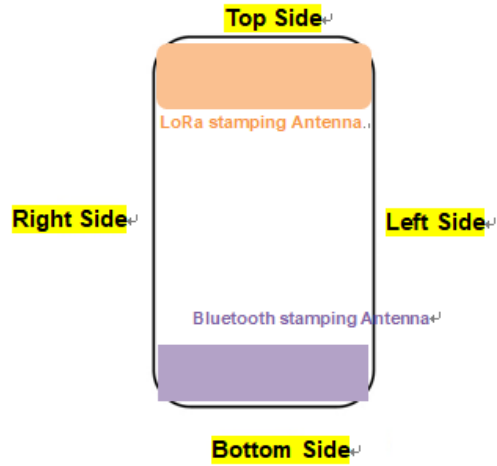

SAR Test Setup Photos

Body Exposure Condition

Front, Test Separation 0 mm

Back, Test Separation 0 mm

Antenna Location

Bottom Face

Length: 50mm

Width: 25mm