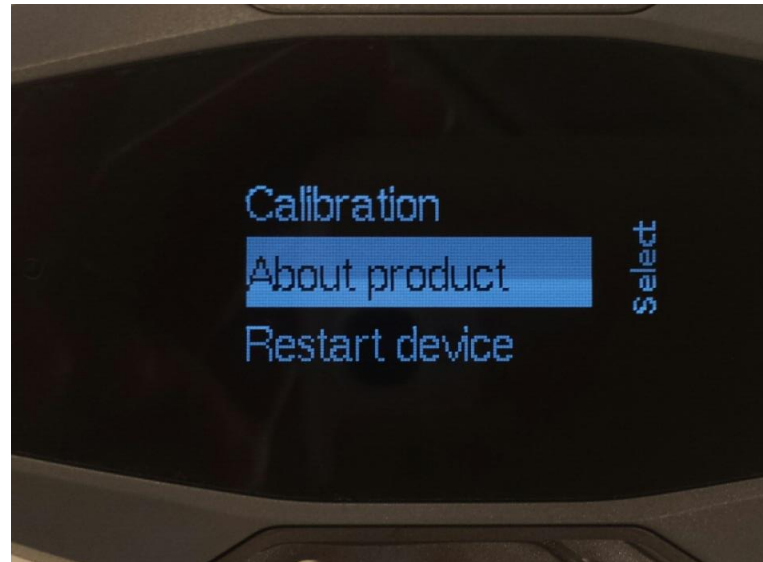

Thingsee

THINGSEE ONE

DESIGNED BY Haltian

CE XXXX 

MODEL: TSONE
SN: XXX-XXXXXXXXXX
IC: 20236-TSONE
FCC ID: 2AEU3TSONE
MADE IN FINLAND

1st level

2nd level

3rd level Sara information