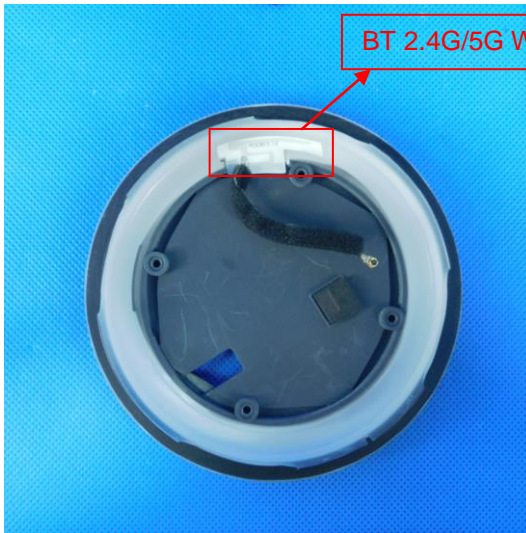

Model:SPACE

Internal photos of the EUT

BT 2.4G/5G WiFi Antenna