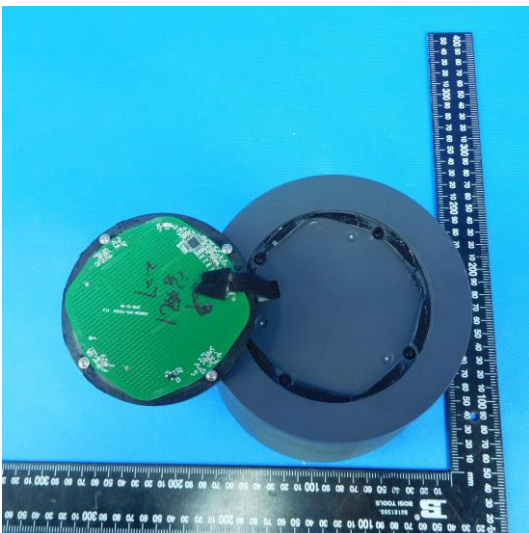

Model:SPACE

Internal photos of the EUT

BT 2.4G/5G WiFi Antenna