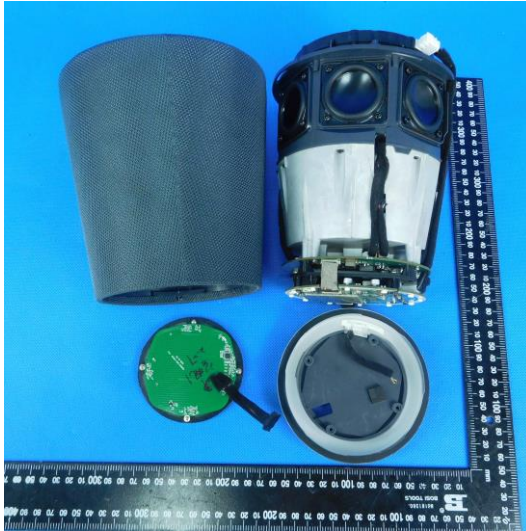

Model:SPACE

Internal photos of the EUT

BT 2.4G/5G WiFi Antenna