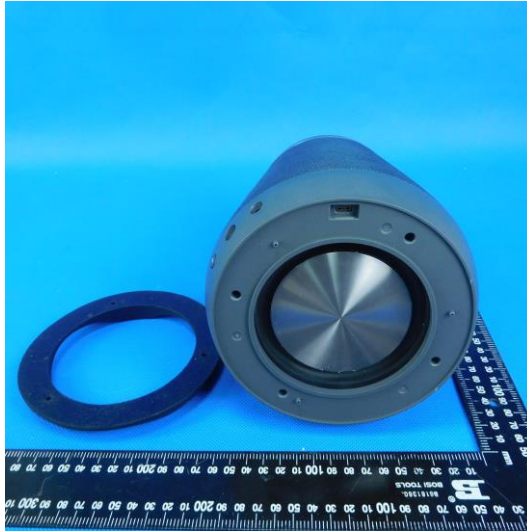

Model:SPACE

Internal photos of the EUT

BT 2.4G/5G WiFi Antenna