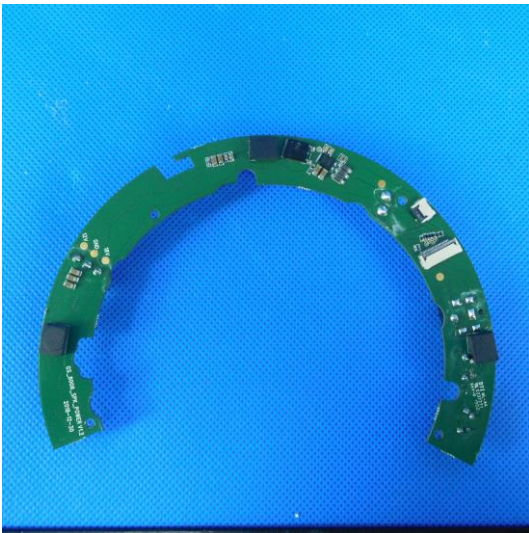

Model:SPACE

Internal photos of the EUT

BT 2.4G/5G WiFi Antenna