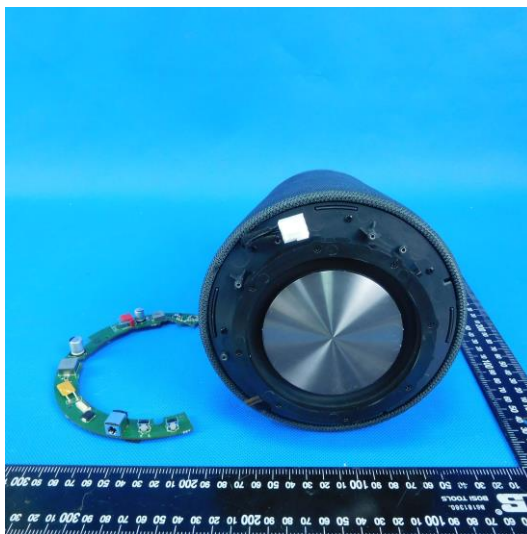

Model:SPACE

Internal photos of the EUT

BT 2.4G/5G WiFi Antenna