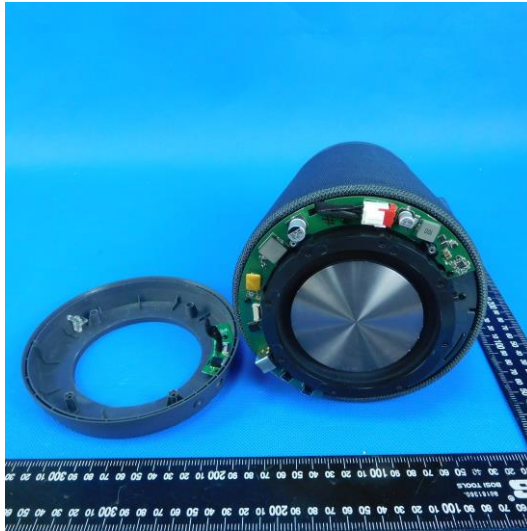

Model:SPACE

Internal photos of the EUT

BT 2.4G/5G WiFi Antenna