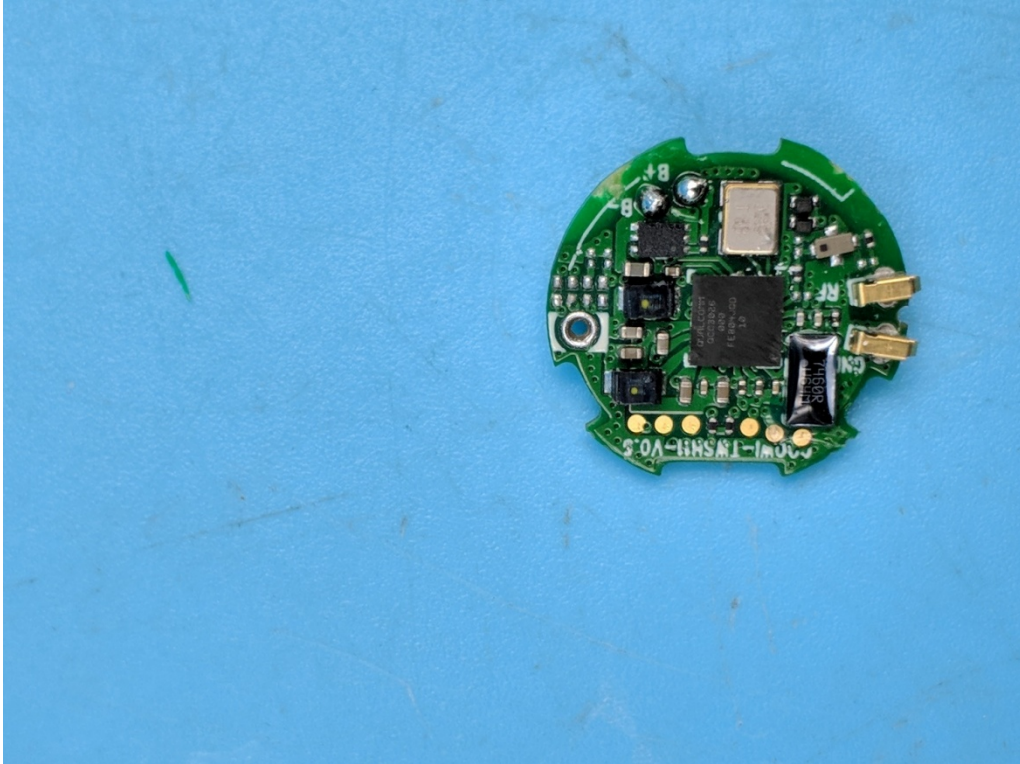

FCC ID: 2AETW-1293

Internal Photos

1. EUT uncover view

2. Mainboard front view

3. Mainboard rear view

4. BT antenna view