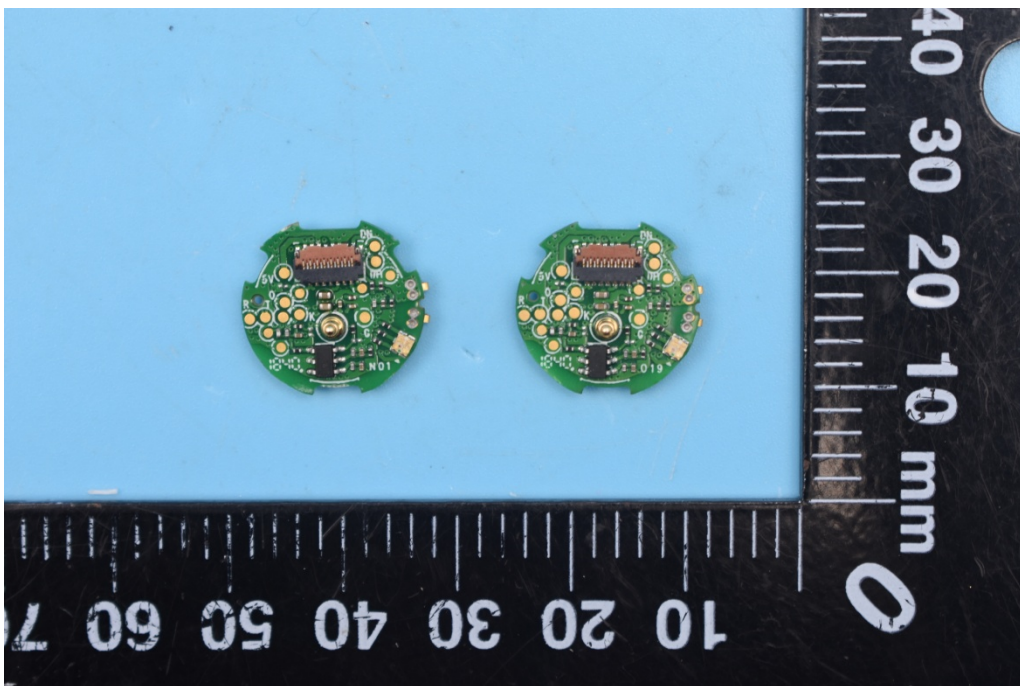

FCC ID: 2AETW-1293

Internal Photos

1. EUT uncover view

2. Mainboard front view

3. Mainboard rear view

4. BT antenna view