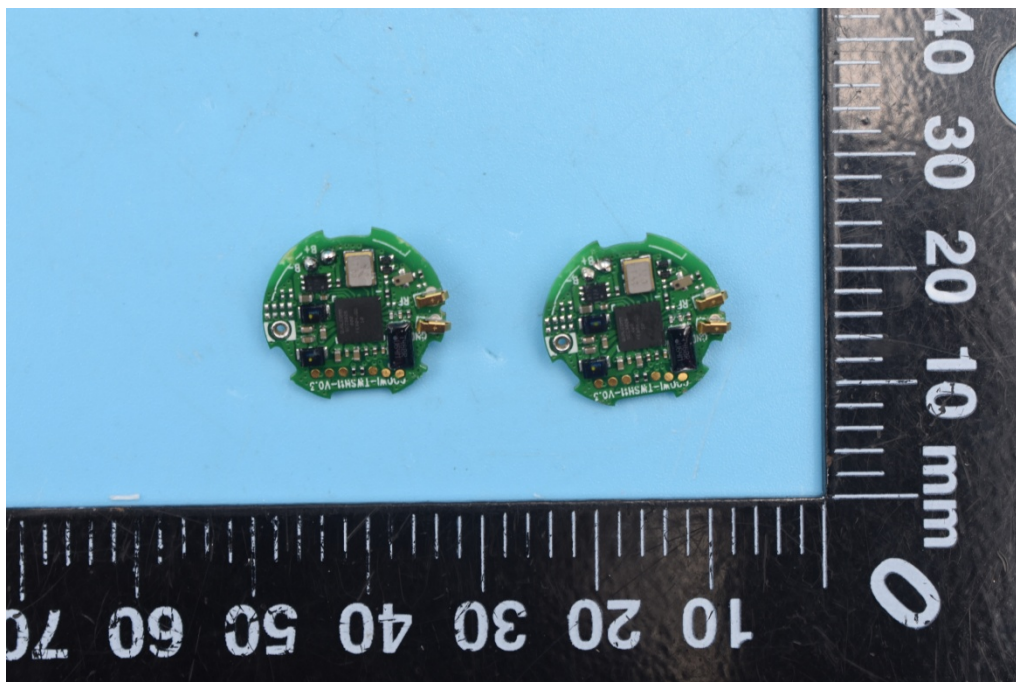

FCC ID: 2AETW-1293

Internal Photos

1. EUT uncover view

2. Mainboard front view

3. Mainboard rear view

4. BT antenna view