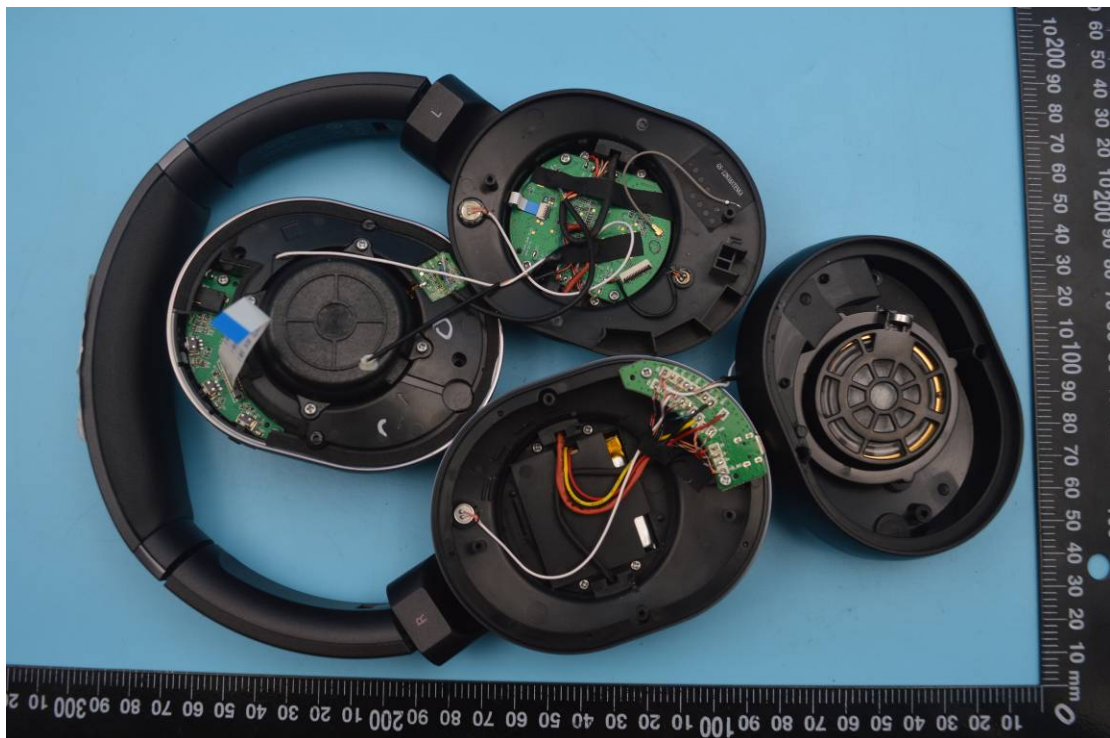

Model Name: FLOW

## Internal Photos

### 1. EUT uncover view

2. Mainboard front view

3. Mainboard rear view

#### 4. BT antenna view