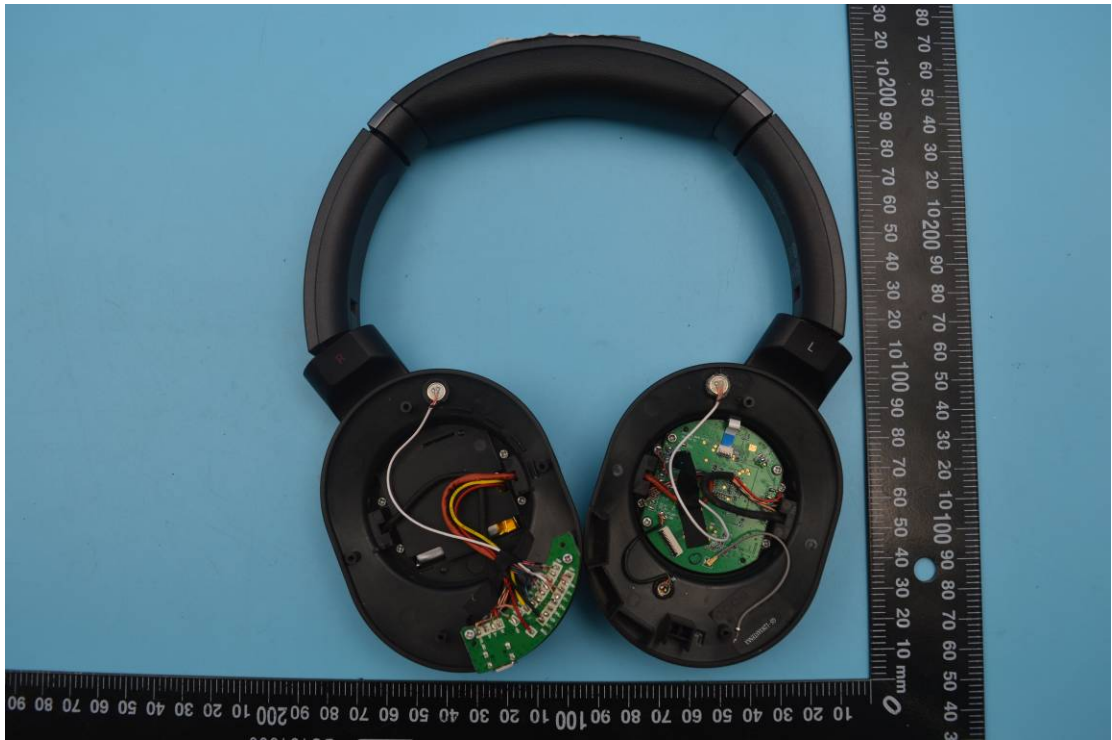

Model Name: FLOW

## Internal Photos

### 1. EUT uncover view

2. Mainboard front view

3. Mainboard rear view