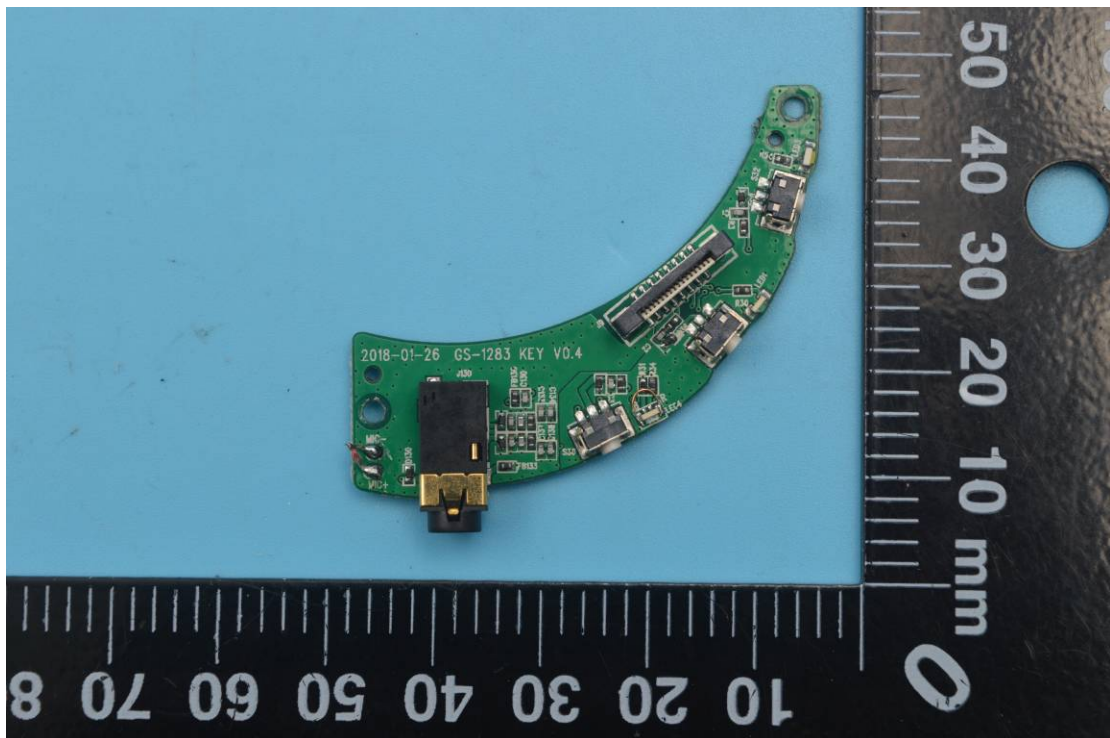

Model Name: FLOW

## Internal Photos

### 1. EUT uncover view

2. Mainboard front view

3. Mainboard rear view

#### 4. BT antenna view