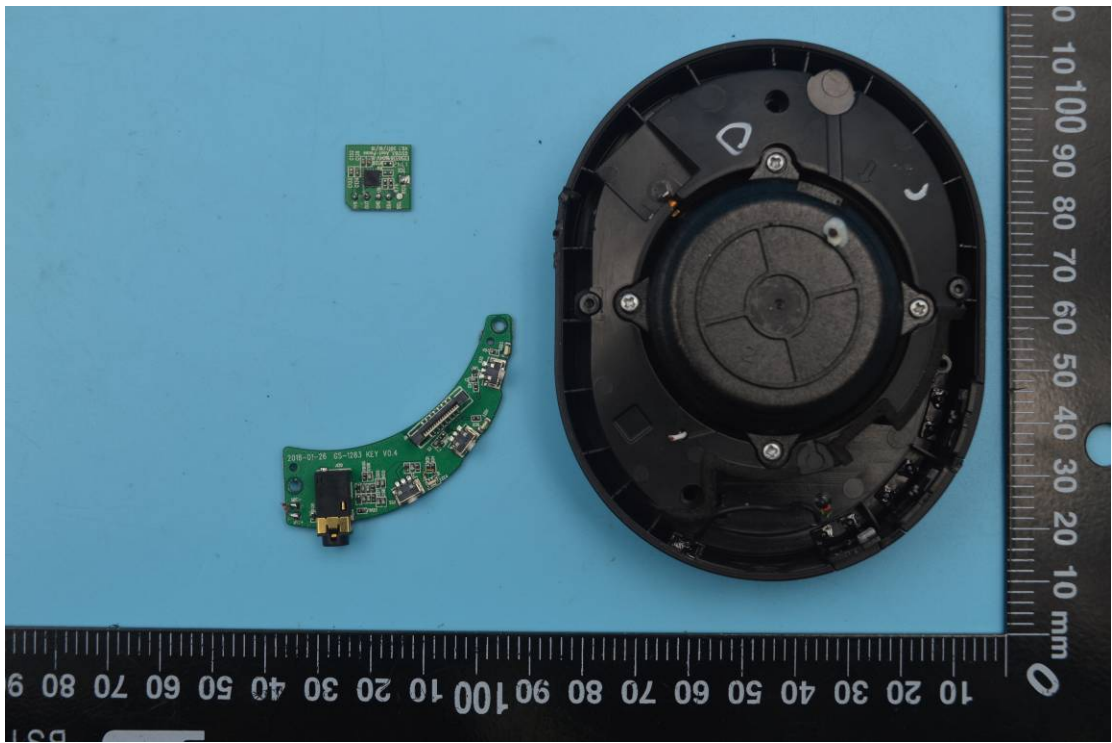

Model Name: FLOW

## Internal Photos

### 1. EUT uncover view

2. Mainboard front view

3. Mainboard rear view

#### 4. BT antenna view