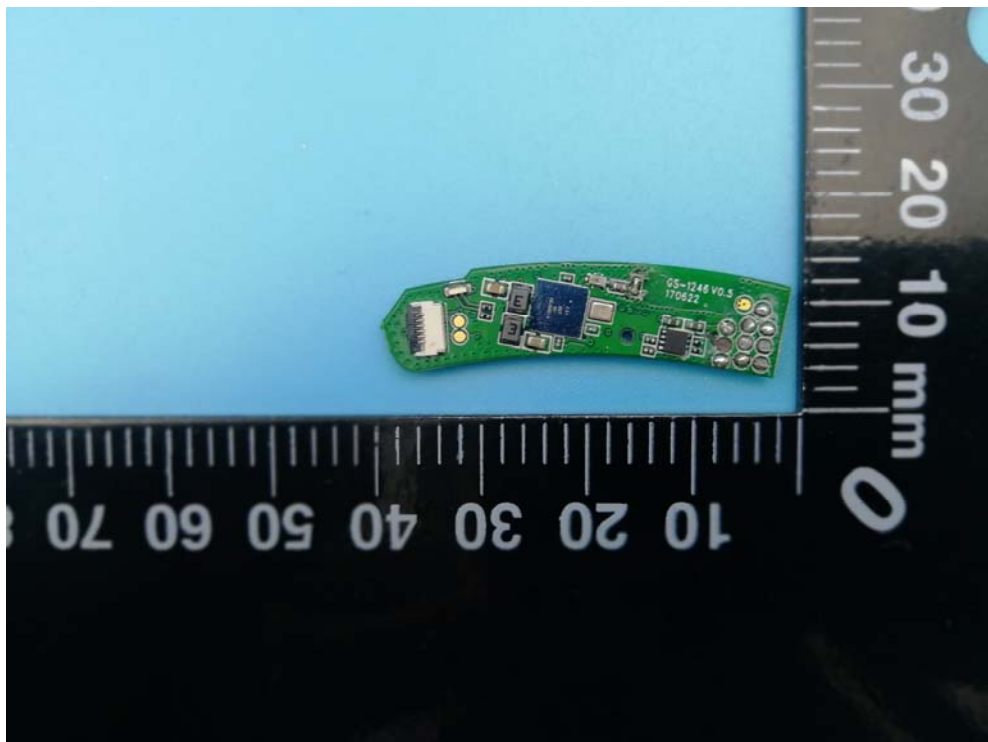

FCC ID: 2AETW-1246

Internal Photos

1. EUT uncover view

2. Mainboard front view

3. Mainboard rear view

4. BT antenna view