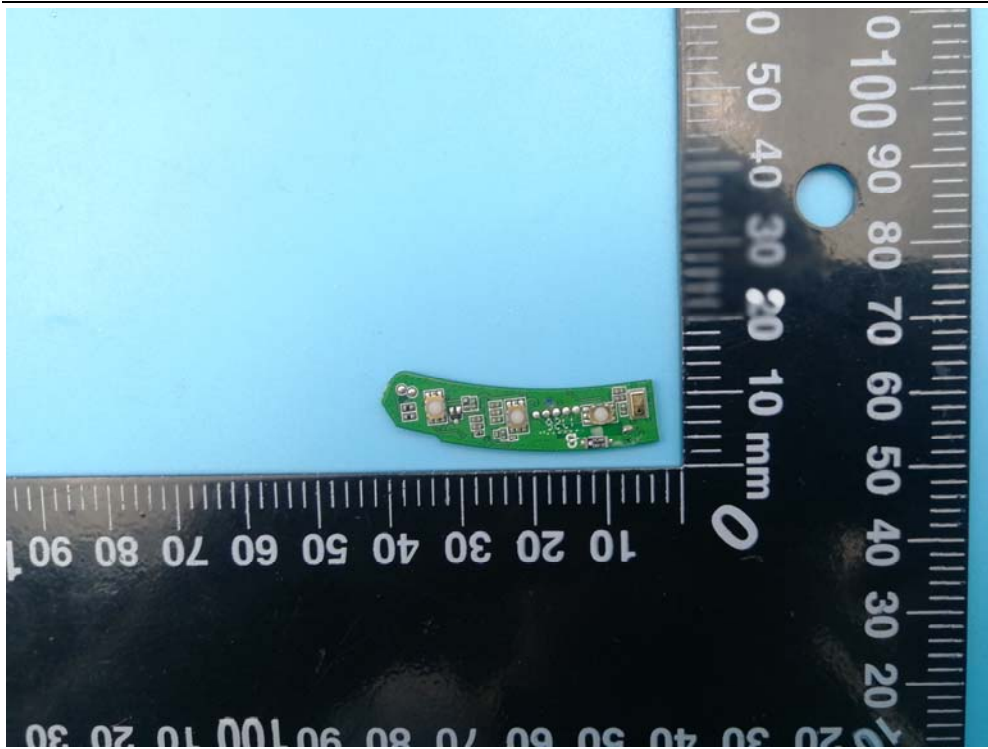

FCC ID: 2AETW-1246

Internal Photos

1. EUT uncover view

2. Mainboard front view

3. Mainboard rear view

4. BT antenna view