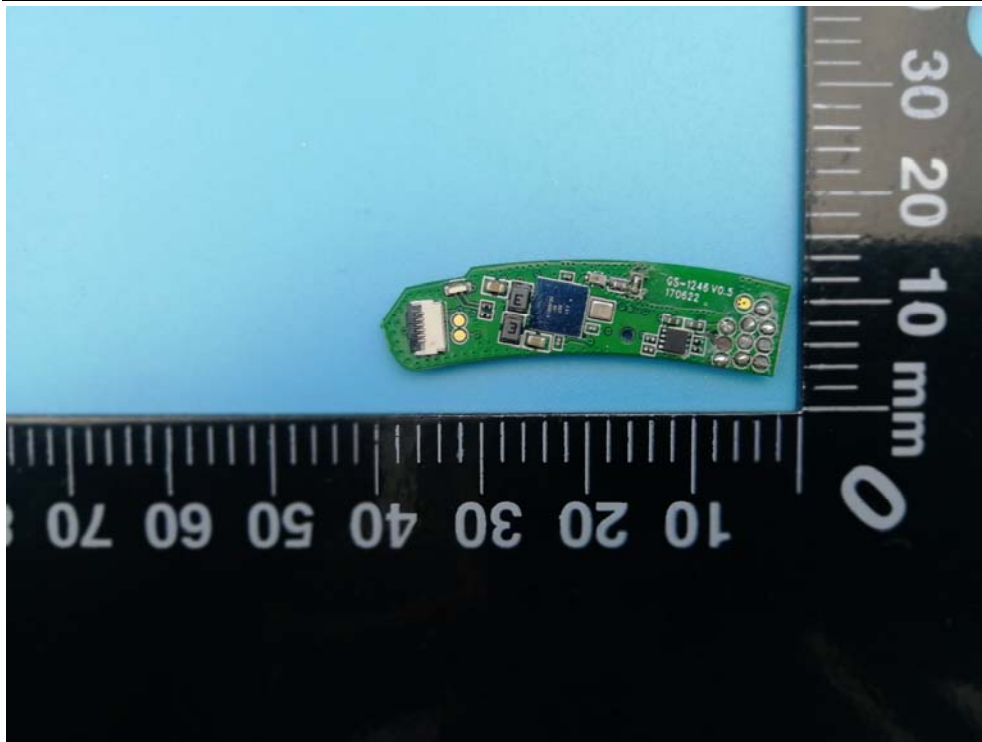

FCC ID: 2AETW-1246

Internal Photos

1. EUT uncover view

2. Mainboard front view

3. Mainboard rear view

4. BT antenna view