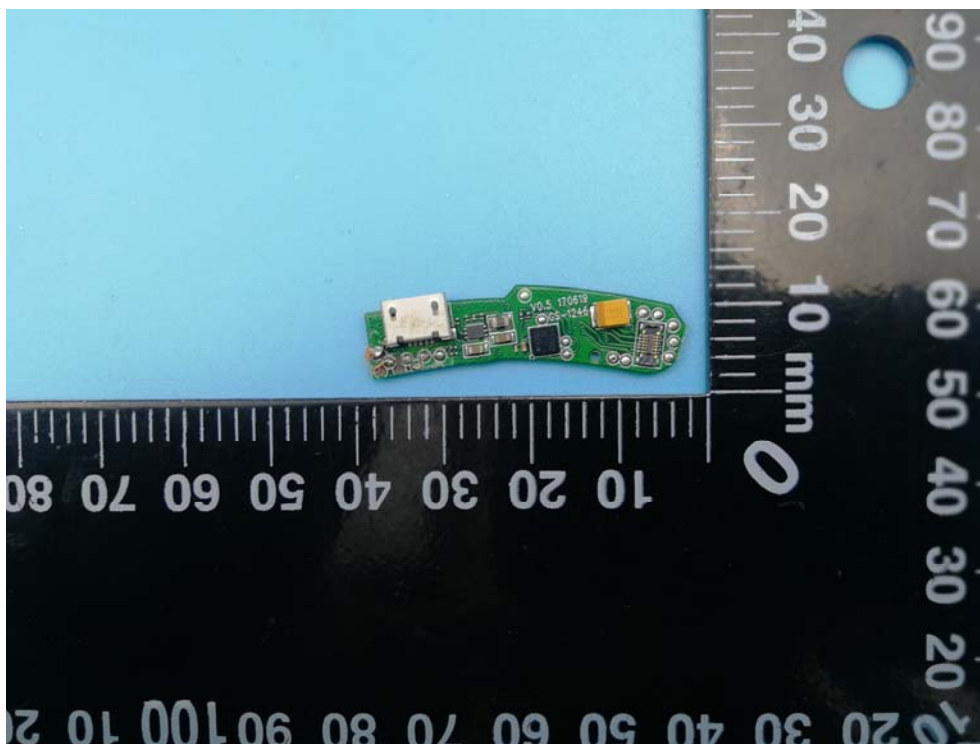

FCC ID: 2AETW-1246

Internal Photos

1. EUT uncover view

2. Mainboard front view

3. Mainboard rear view

4. BT antenna view