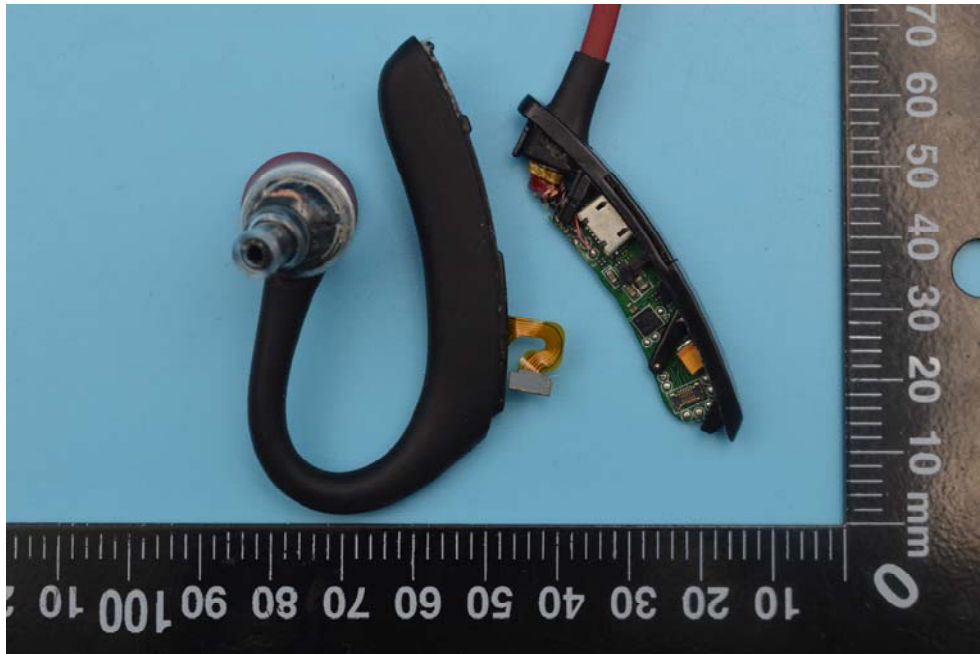

FCC ID: 2AETW-1246

Internal Photos

1. EUT uncover view

2. Mainboard front view

3. Mainboard rear view

4. BT antenna view