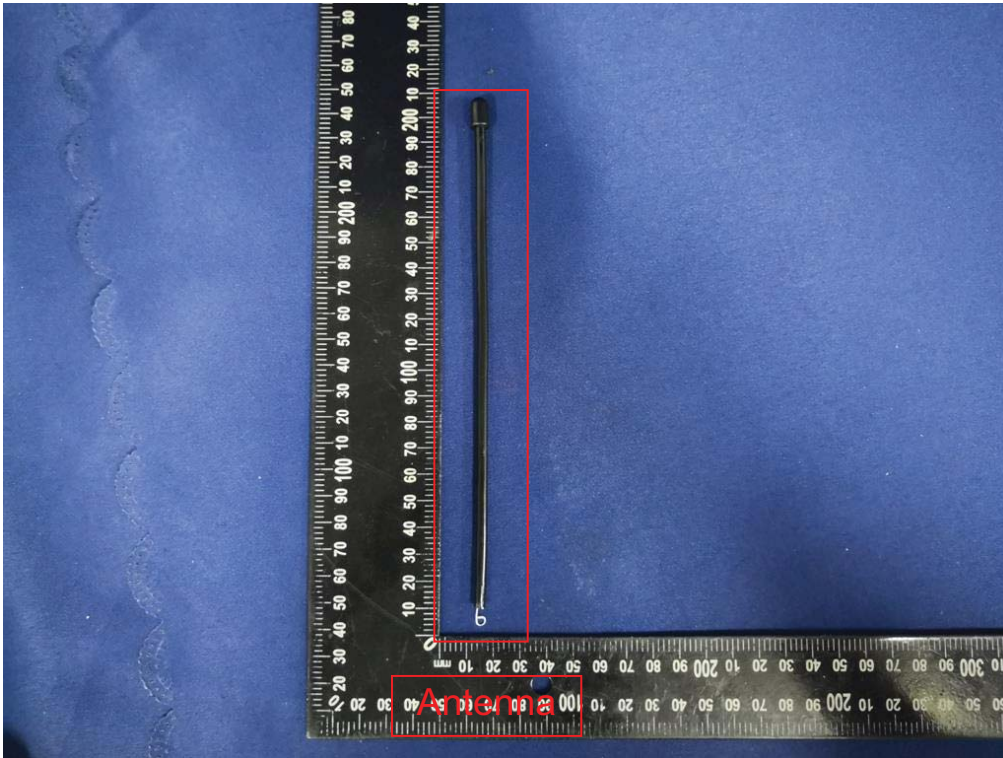

Model No.: RA#9044574

BUREAU
VERITAS

TEST REPORT NUMBER: (8519)114-0047

**BUREAU
VERITAS**

TEST REPORT NUMBER: (8519)114-0047

END OF REPORT