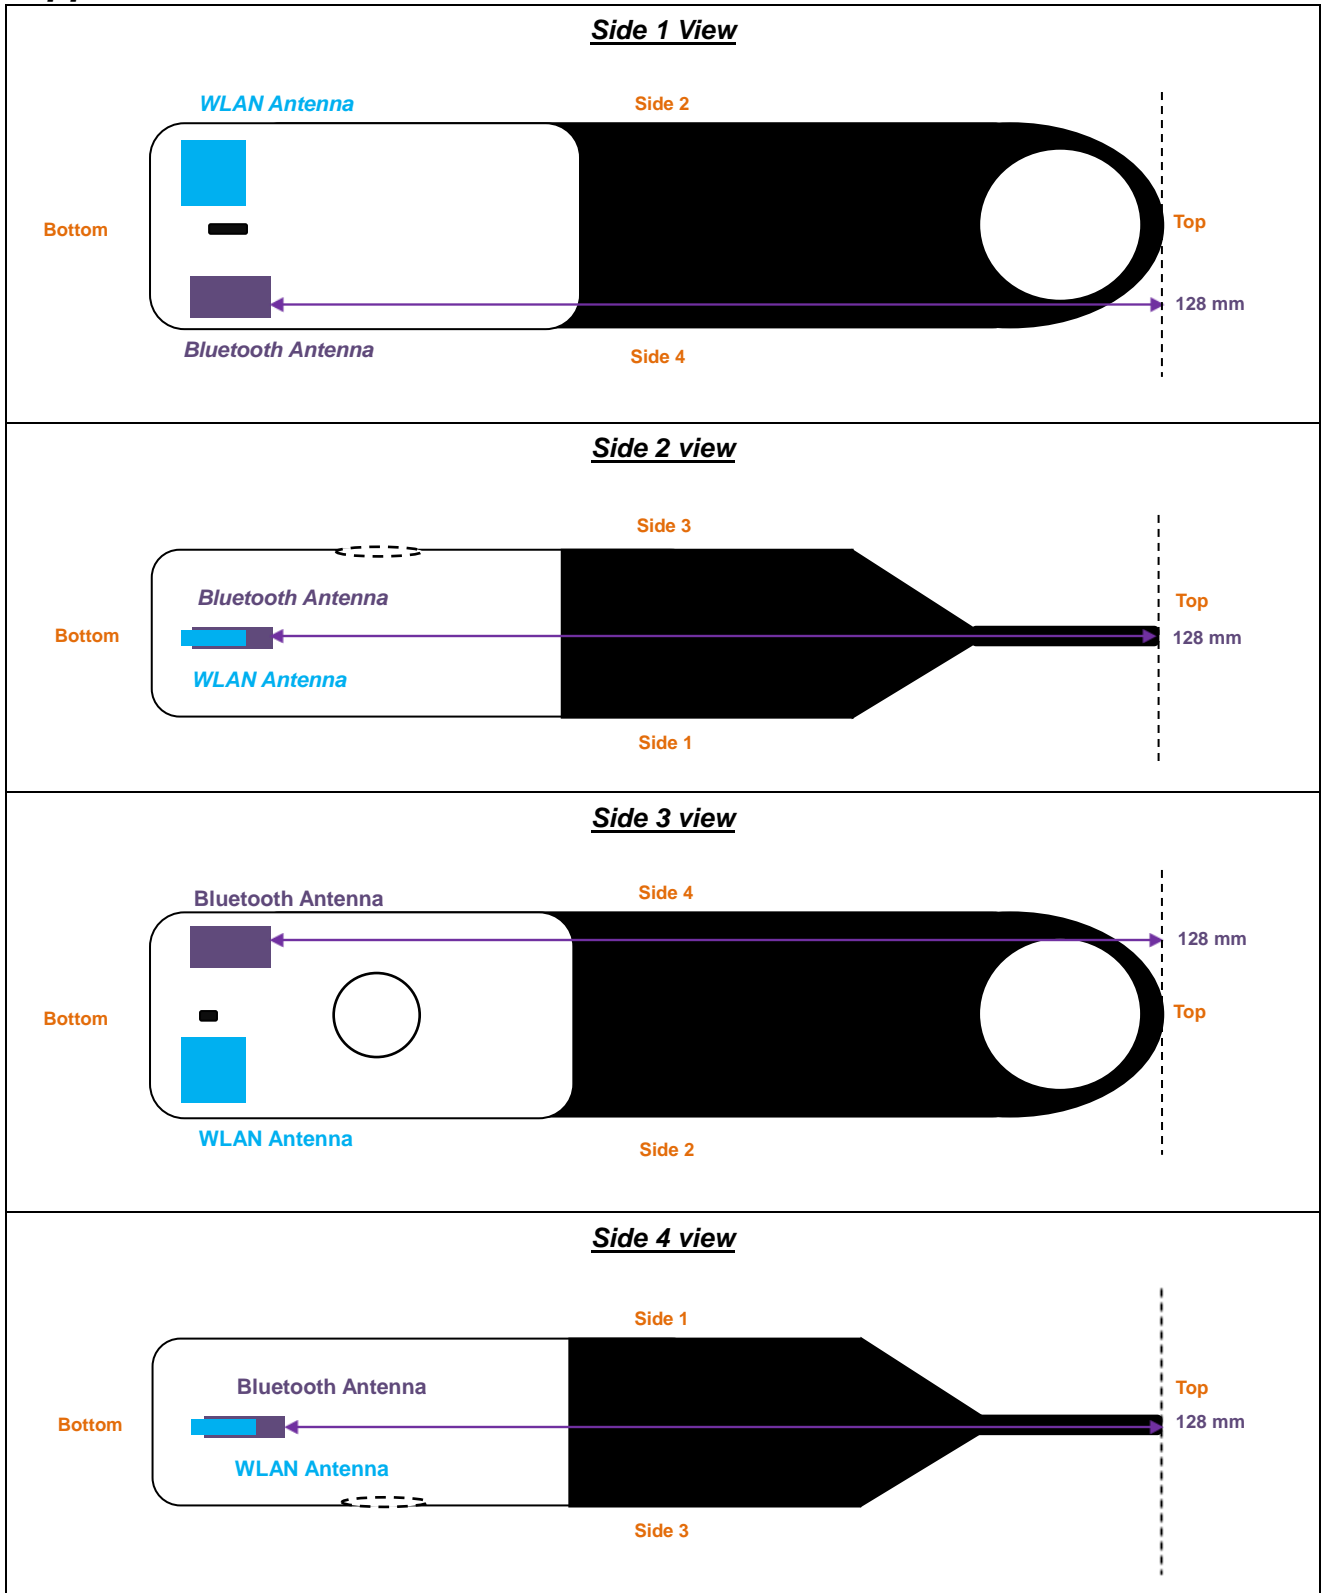

### Appendix D. Antenna Location

**Appendix D. SAR Test Setup Photos**

Side 3, Test Separation 0 mm

Side 3, Test Separation 25 mm