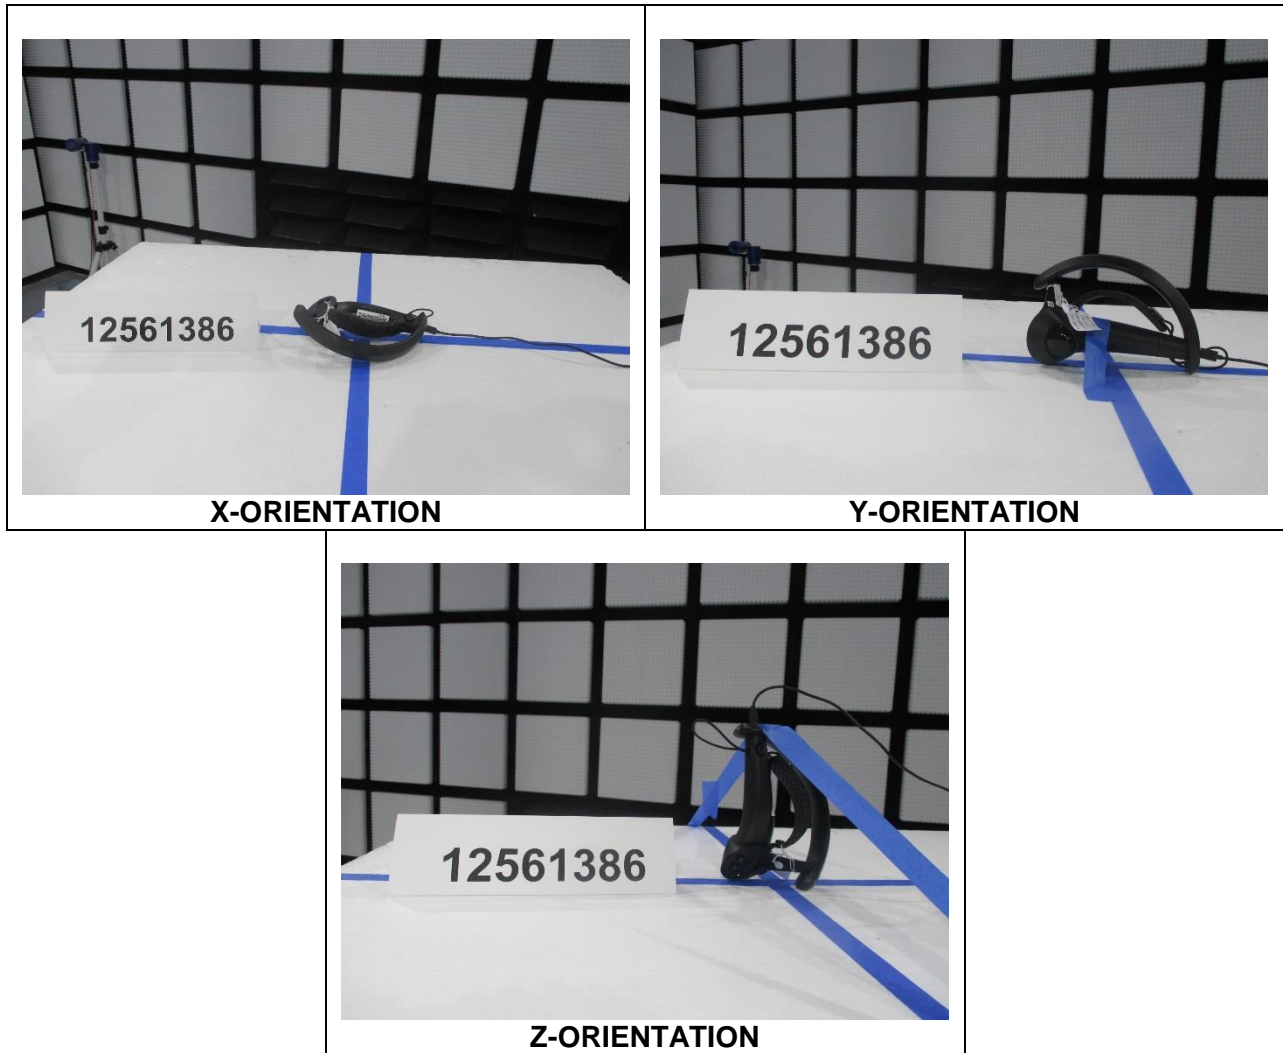

11. SETUP PHOTOS

ANTENNA PORT AND AC LINE CONDUCTED SETUP

RF ANTENNA PORT CONDUCTED

AC LINE CONDUCTED (FRONT)

AC LINE CONDUCTED (BACK)

RADIATED RF MEASUREMENT SETUP

BELOW 30MHz (FRONT)

BELOW 30MHz (BACK)

BELOW 1GHz (FRONT)

BELOW 1GHz (BACK)

ABOVE 1GHz (FRONT)

ABOVE 1GHz (BACK)

ORIENTATIONS

END OF TEST REPORT