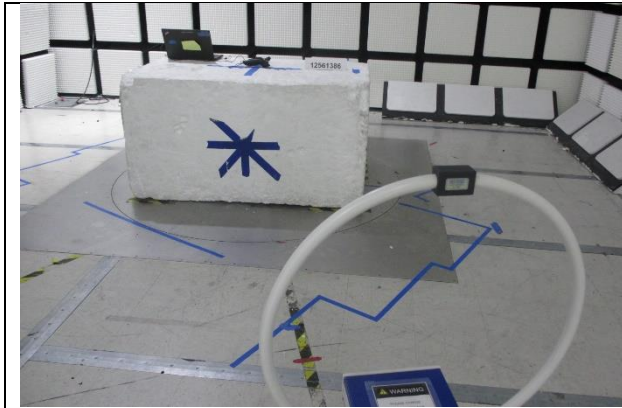

11. SETUP PHOTOS

ANTENNA PORT AND AC LINE CONDUCTED SETUP

RF ANTENNA PORT CONDUCTED

AC LINE CONDUCTED (FRONT)

AC LINE CONDUCTED (BACK)

RADIATED RF MEASUREMENT SETUP

BELOW 30MHz (FRONT)

BELOW 30MHz (BACK)

BELOW 1GHz (FRONT)

BELOW 1GHz (BACK)

ABOVE 1GHz (FRONT)

ABOVE 1GHz (BACK)

ORIENTATIONS

END OF TEST REPORT