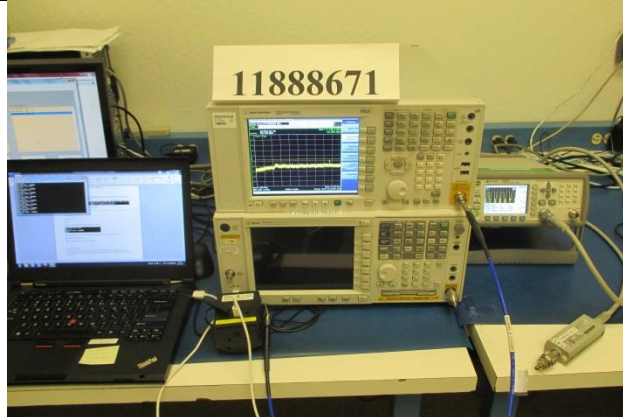

### ANTENNA PORT CONDUCTED RF MEASUREMENT SETUP

FRONT PHOTO

### AC MAINS LINE CONDUCTED EMISSIONS

FRONT PHOTO

BACK PHOTO

**3 METER RADIATED SPURIOUS EMISSIONS 30MHZ TO 1GHZ**

FRONT PHOTO

BACK PHOTO

**3 METER RADIATED SPURIOUS EMISSIONS 1GHZ TO 18GHZ**

FRONT PHOTO