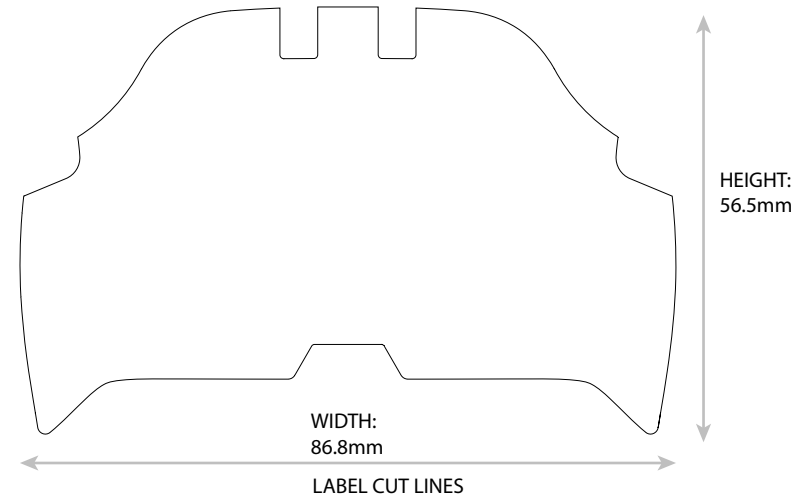

SCALE 1:1

NOTES

Label Location
(under battery door)