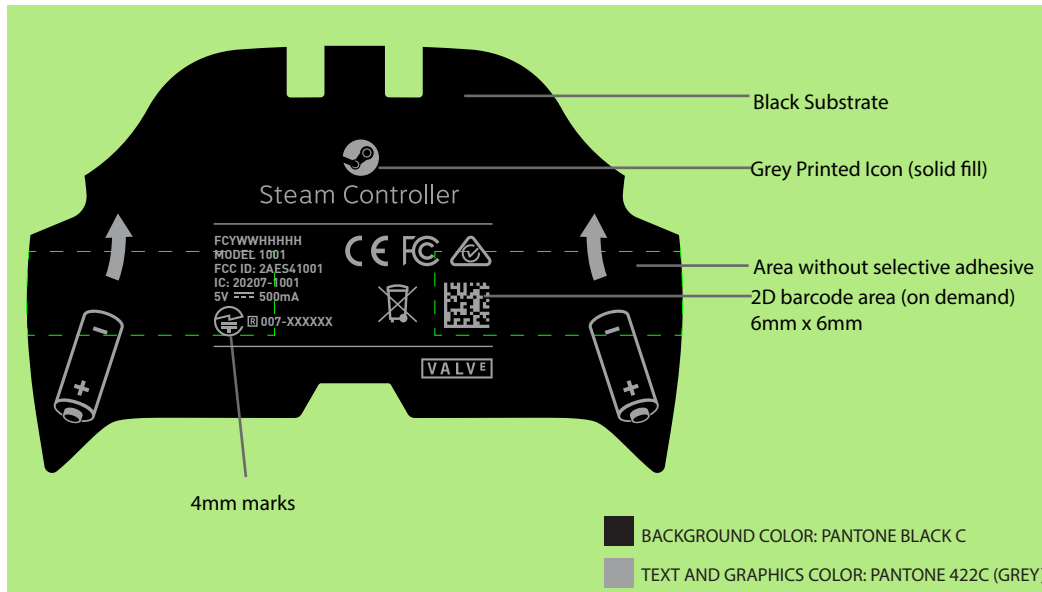

SCALE 1:1

NOTES

Label Location
(under battery door)