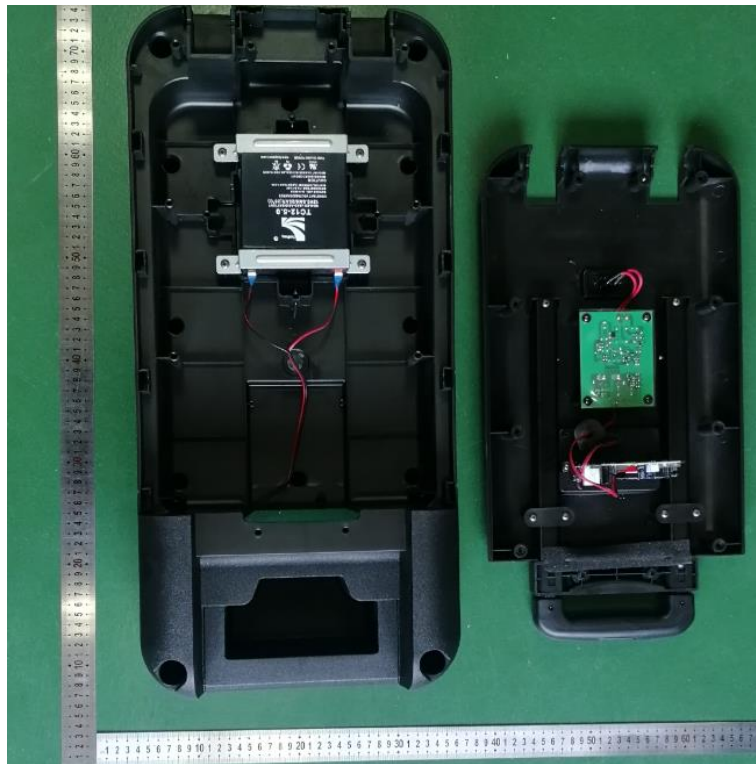

FCC ID: 2AERP-EXOSX8 Internal Photographs

BT ANT