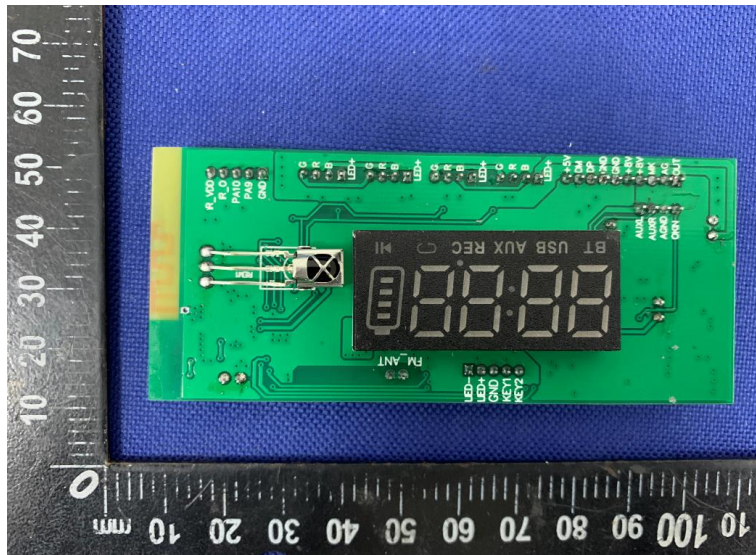

FCC ID: 2AERP-EXOSX8 Internal Photographs

BT ANT