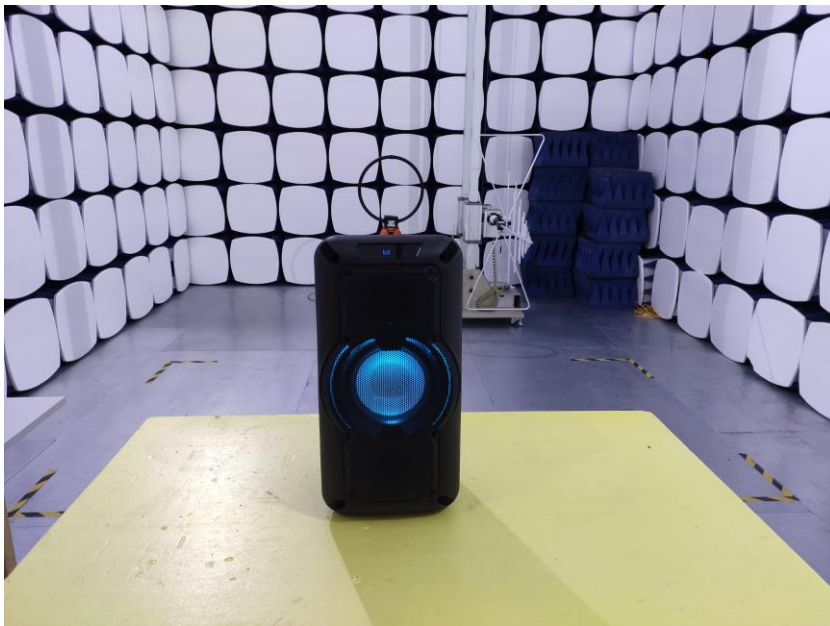

Radiated emission Below 30MHz