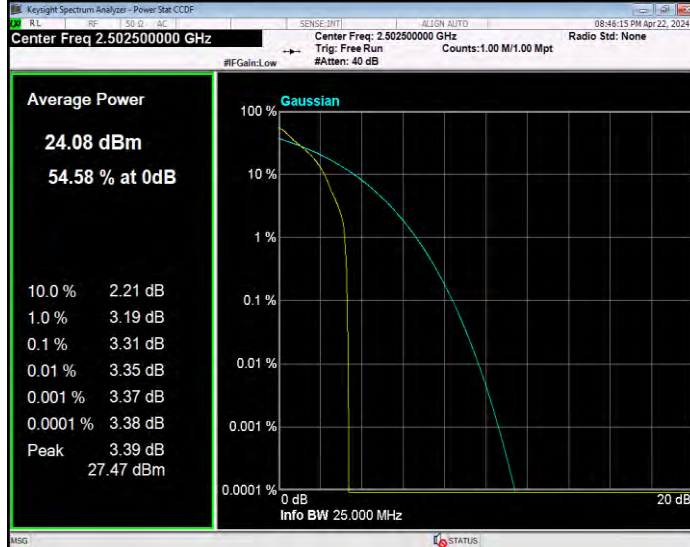

Band7 QPSK BW=5MHz Channel=20775 RB Size=1 Position=#0