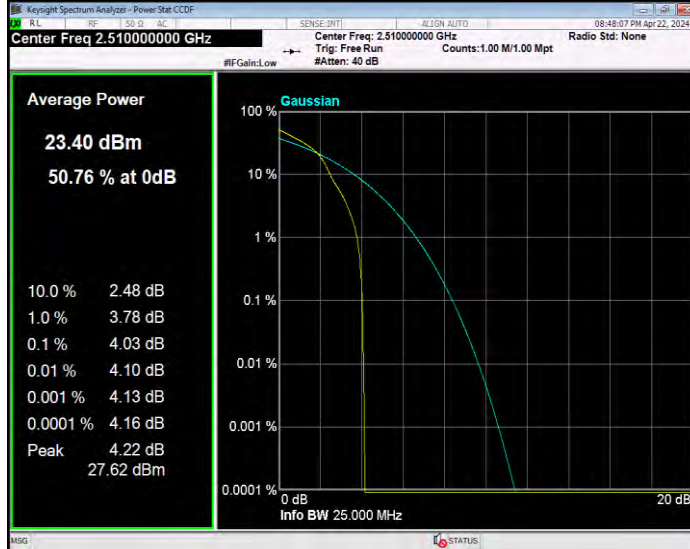

Band7 16QAM BW=20MHz Channel=20850 RB Size=1 Position=#0