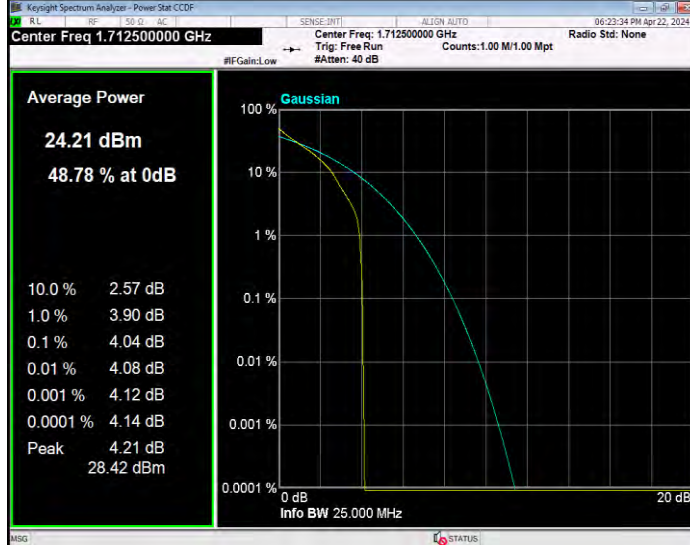

Band4 QPSK BW=5MHz Channel=19975 RB Size=1 Position=#0