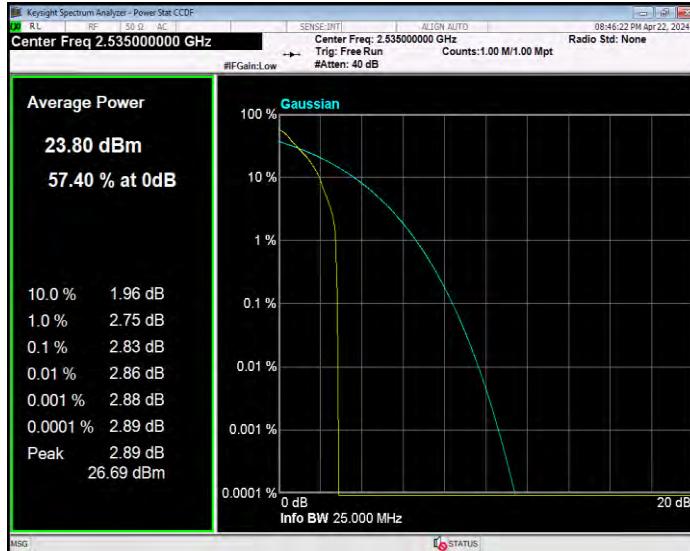

Band7 QPSK BW=5MHz Channel=21100 RB Size=1 Position=#0