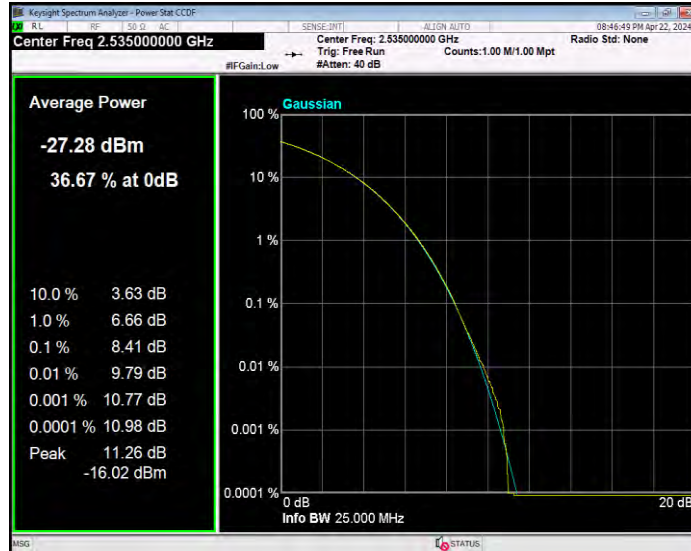

Band7 16QAM BW=10MHz Channel=21100 RB Size=1 Position=#0