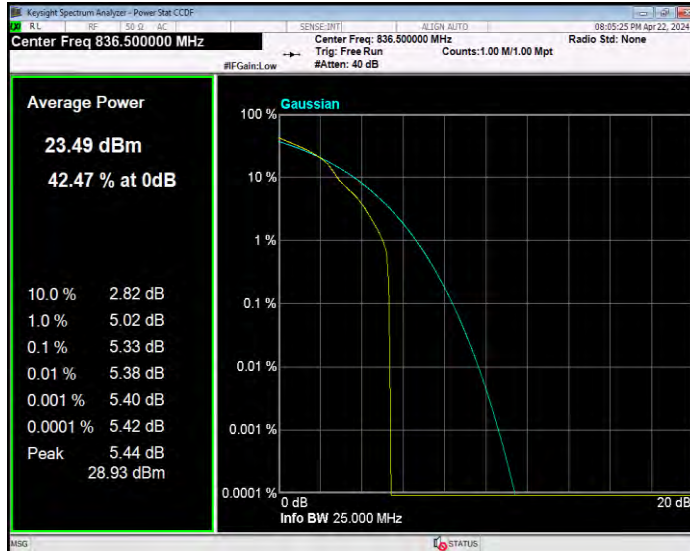

Band5 16QAM BW=5MHz Channel=20525 RB Size=1 Position=#0