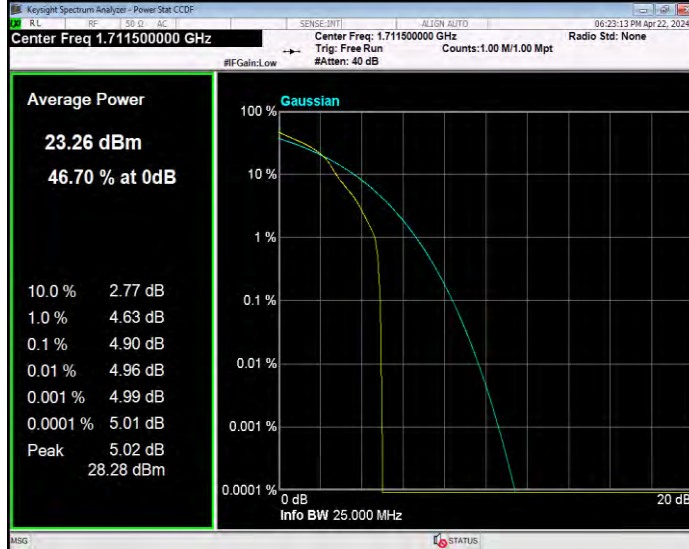

Band4 16QAM BW=20MHz Channel=20050 RB Size=1 Position=#0

Band4 16QAM BW=20MHz Channel=20175 RB Size=1 Position=#0

Band4 16QAM BW=20MHz Channel=20300 RB Size=1 Position=#0

Band4 16QAM BW=3MHz Channel=19965 RB Size=1 Position=#0