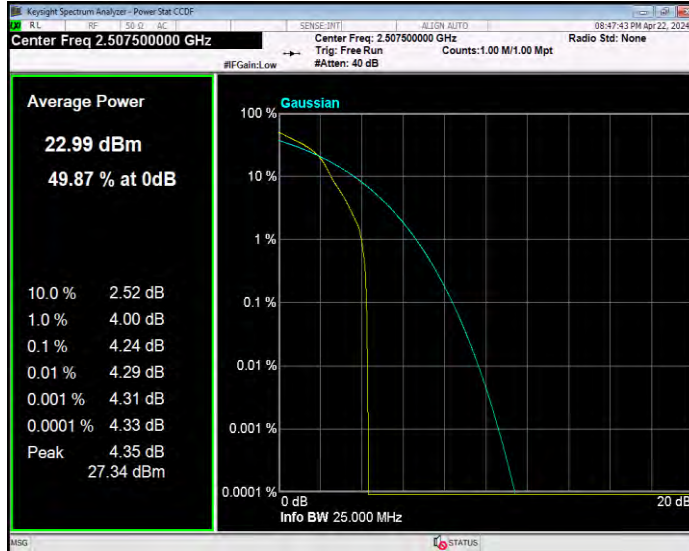

Band7 16QAM BW=15MHz Channel=20825 RB Size=1 Position=#0