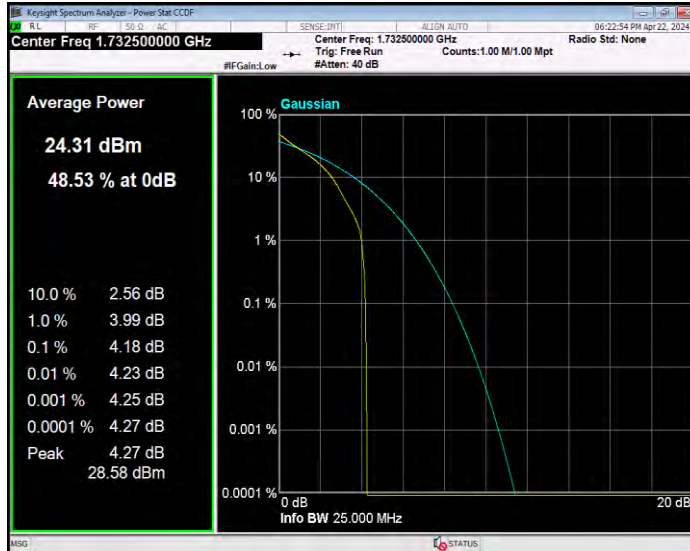

Band4 QPSK BW=1.4MHz Channel=20175 RB Size=1 Position=#0