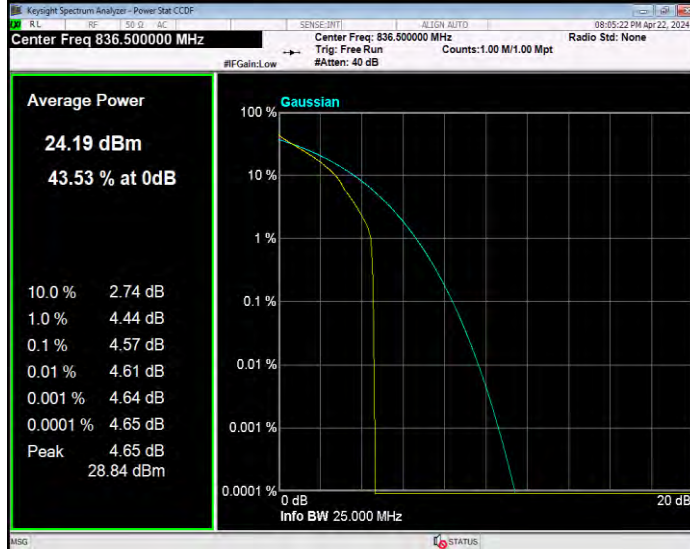

Band5 QPSK BW=5MHz Channel=20525 RB Size=1 Position=#0