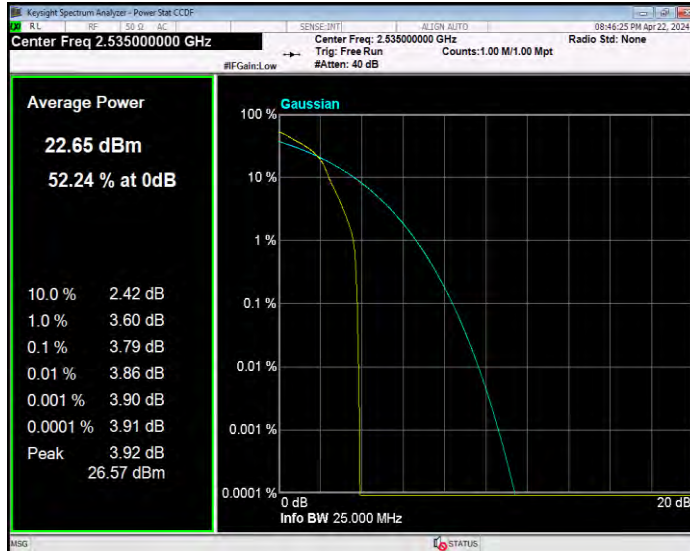

Band7 16QAM BW=5MHz Channel=21100 RB Size=1 Position=#0