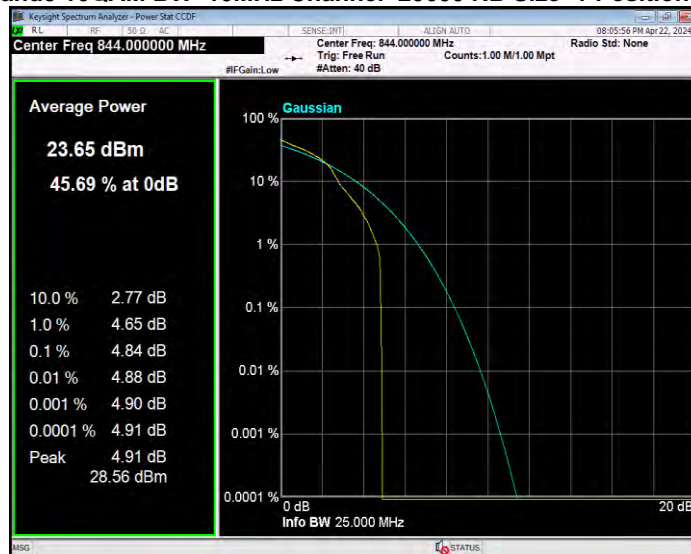

Band5 16QAM BW=10MHz Channel=20600 RB Size=1 Position=#0