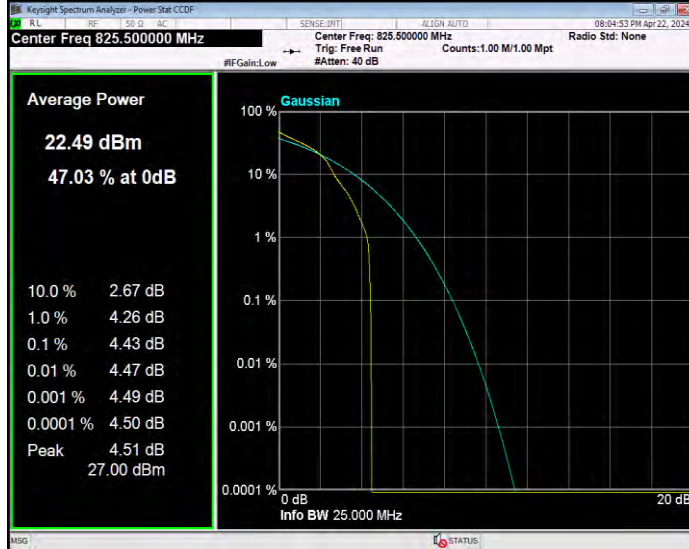

Band5 16QAM BW=3MHz Channel=20415 RB Size=1 Position=#0