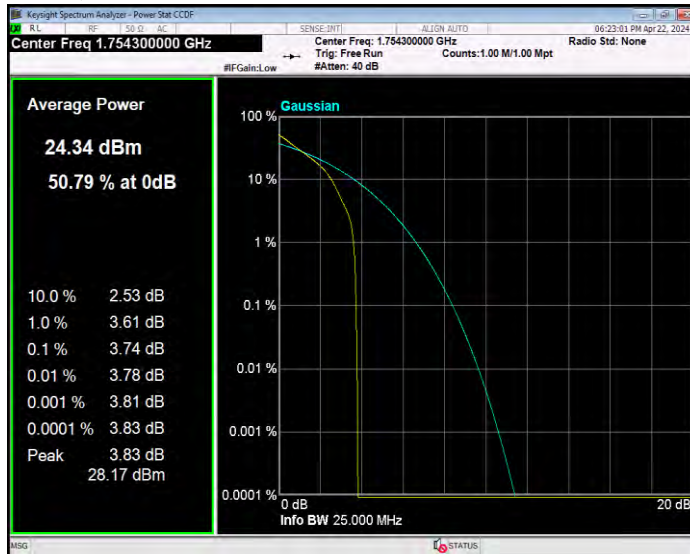

Band4 16QAM BW=5MHz Channel=20375 RB Size=1 Position=#0

Band4 QPSK BW=1.4MHz Channel=19957 RB Size=1 Position=#0

Band4 QPSK BW=1.4MHz Channel=20175 RB Size=1 Position=#0

Band4 QPSK BW=1.4MHz Channel=20393 RB Size=1 Position=#0