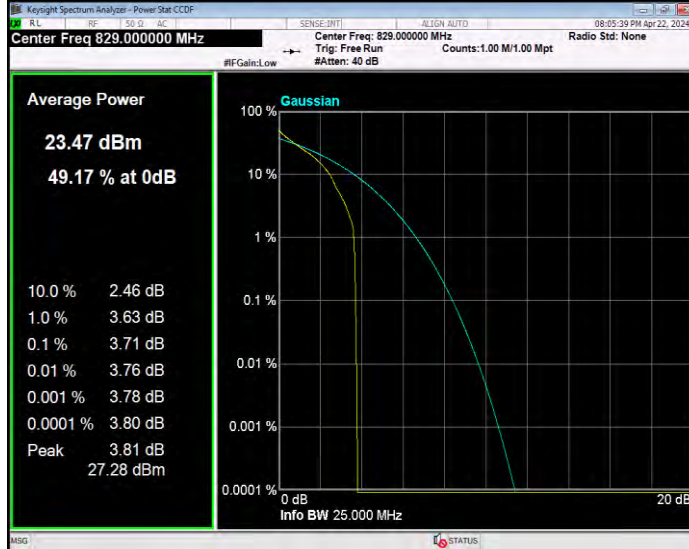

Band5 QPSK BW=10MHz Channel=20450 RB Size=1 Position=#0