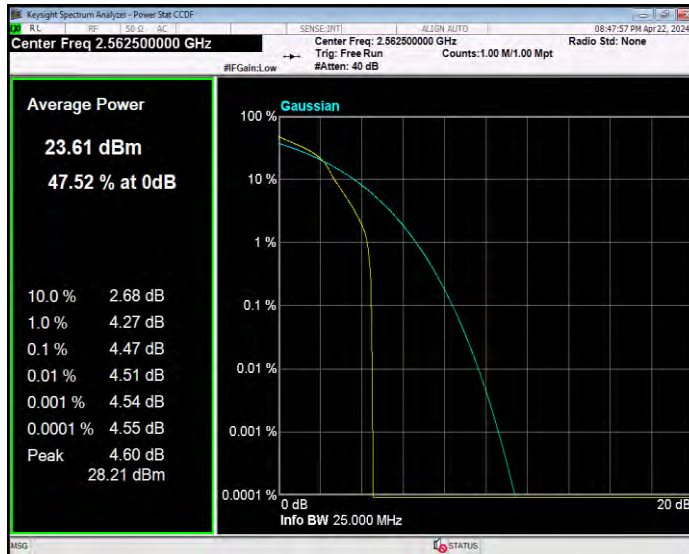

Band7 16QAM BW=15MHz Channel=21375 RB Size=1 Position=#0