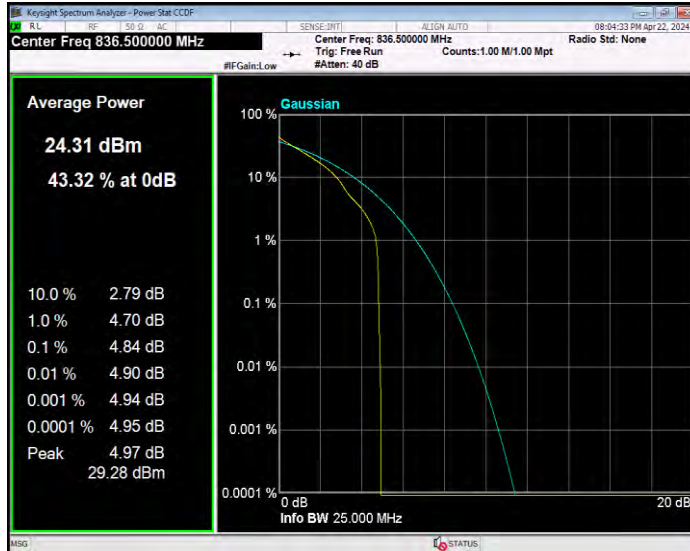

Band5 QPSK BW=1.4MHz Channel=20525 RB Size=1 Position=#0