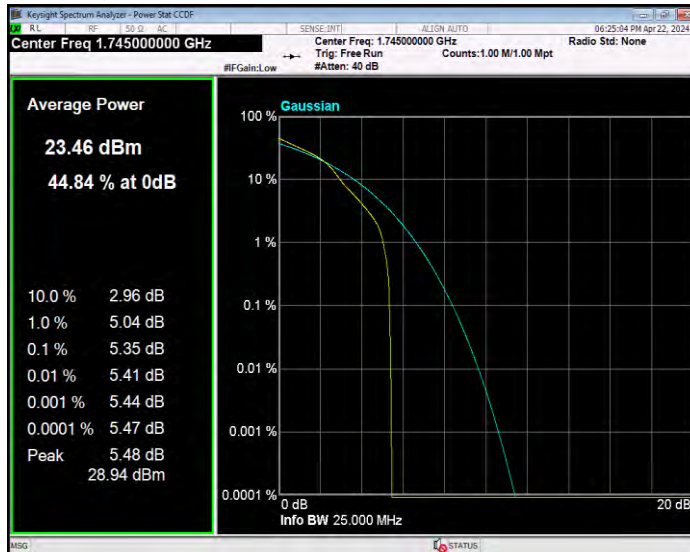

Band4 16QAM BW=20MHz Channel=20050 RB Size=1 Position=#0

Band4 16QAM BW=20MHz Channel=20175 RB Size=1 Position=#0

Band4 16QAM BW=20MHz Channel=20300 RB Size=1 Position=#0

Band4 16QAM BW=3MHz Channel=19965 RB Size=1 Position=#0