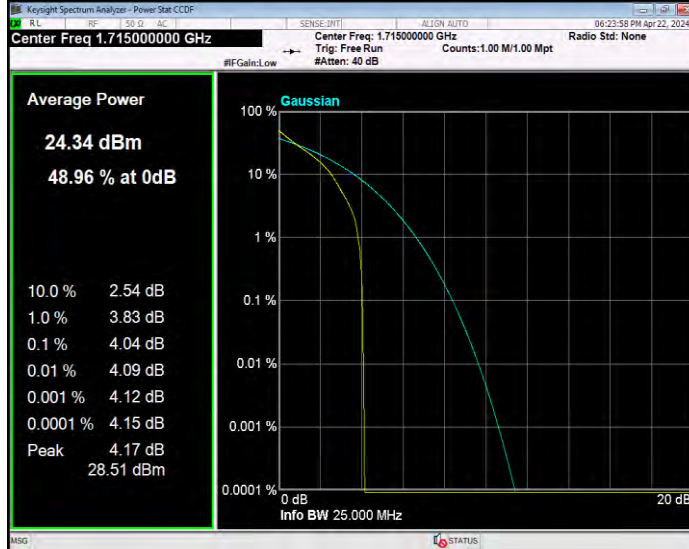

Band4 QPSK BW=10MHz Channel=20000 RB Size=1 Position=#0