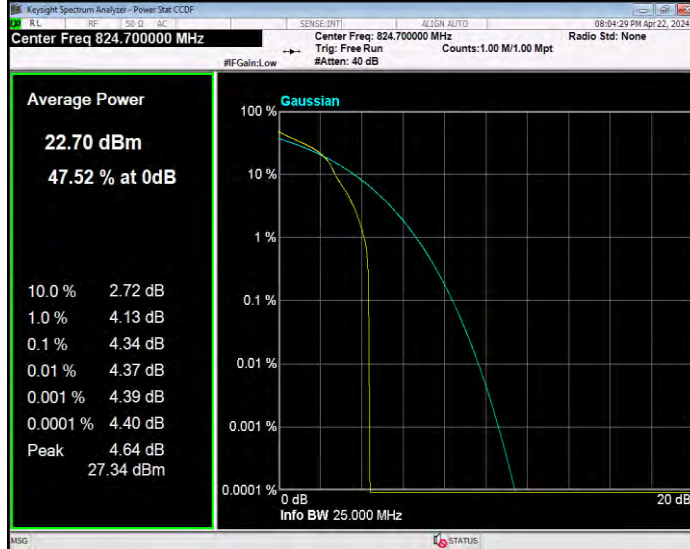

Band4 QPSK BW=5MHz Channel=19975 RB Size=1 Position=#0

Band4 QPSK BW=5MHz Channel=20175 RB Size=1 Position=#0

Band4 QPSK BW=5MHz Channel=20375 RB Size=1 Position=#0

Band5 16QAM BW=1.4MHz Channel=20407 RB Size=1 Position=#0