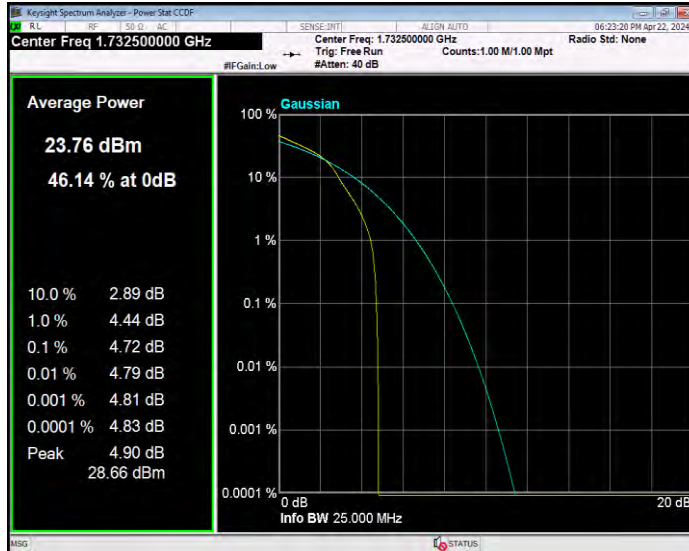

Band4 16QAM BW=3MHz Channel=20175 RB Size=1 Position=#0