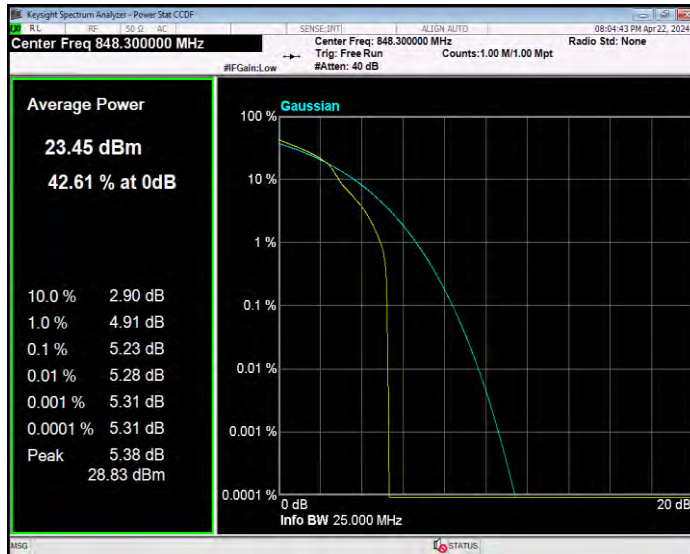

Band5 16QAM BW=1.4MHz Channel=20643 RB Size=1 Position=#0