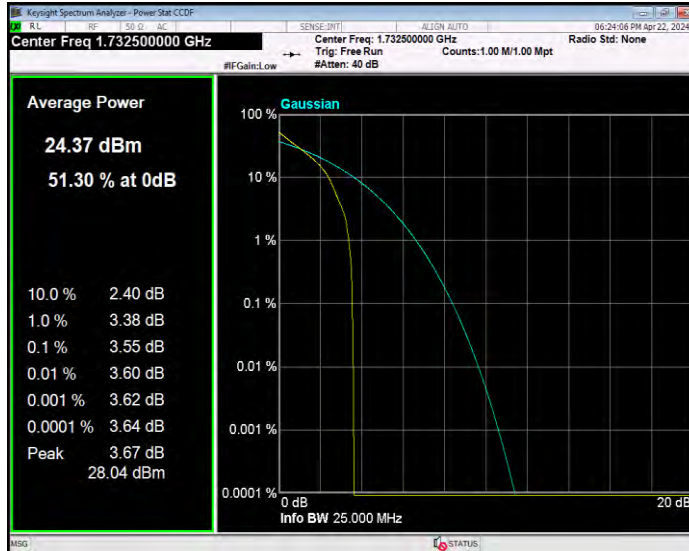

Band4 QPSK BW=10MHz Channel=20175 RB Size=1 Position=#0