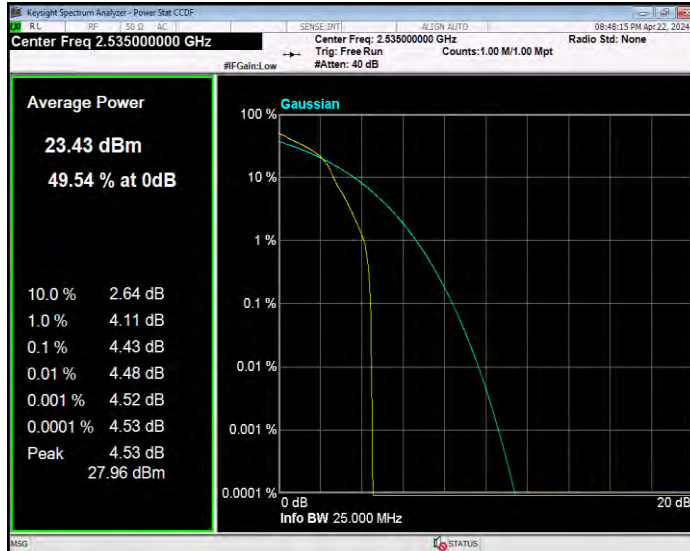

Band7 16QAM BW=20MHz Channel=21100 RB Size=1 Position=#0