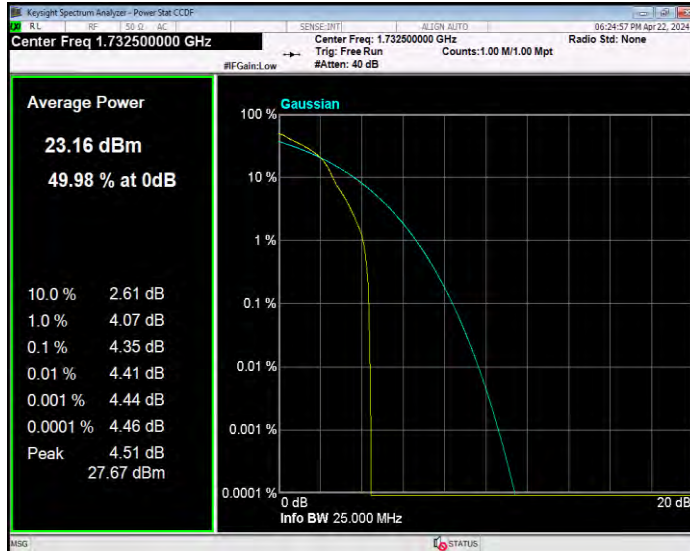

Band4 16QAM BW=20MHz Channel=20050 RB Size=1 Position=#0

Band4 16QAM BW=20MHz Channel=20175 RB Size=1 Position=#0

Band4 16QAM BW=20MHz Channel=20300 RB Size=1 Position=#0

Band4 16QAM BW=3MHz Channel=19965 RB Size=1 Position=#0