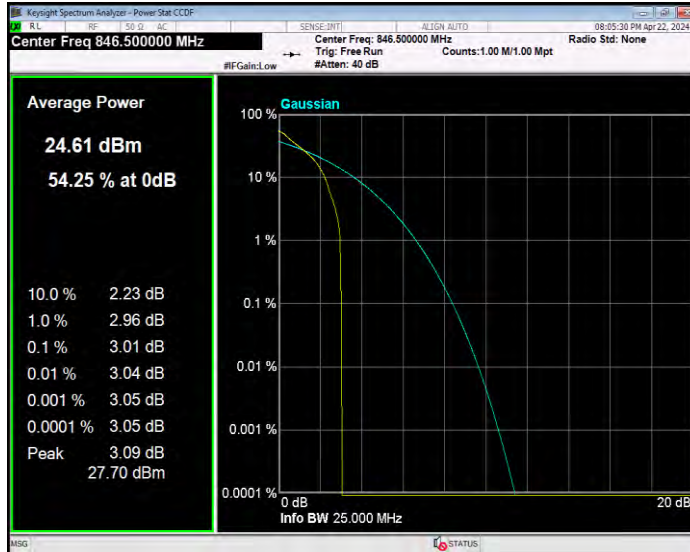

Band5 QPSK BW=5MHz Channel=20625 RB Size=1 Position=#0