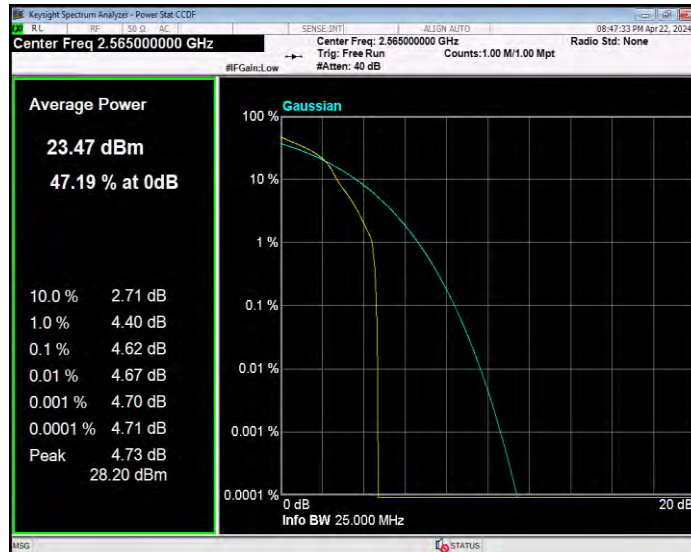

Band7 16QAM BW=10MHz Channel=21400 RB Size=1 Position=#0