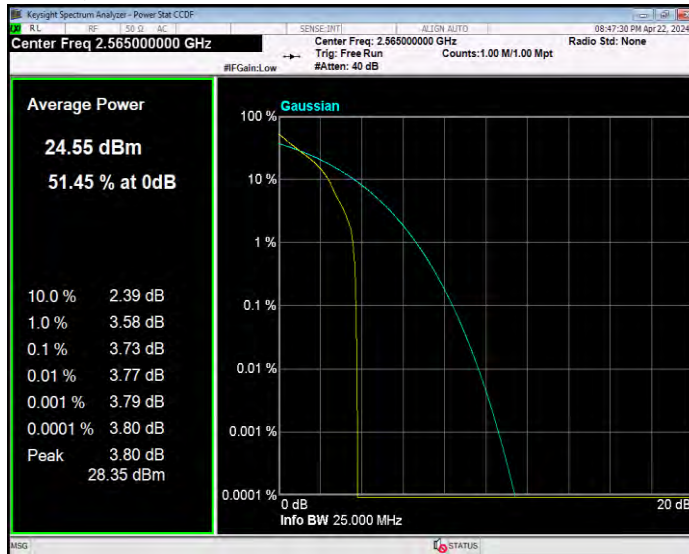

Band7 QPSK BW=10MHz Channel=21400 RB Size=1 Position=#0