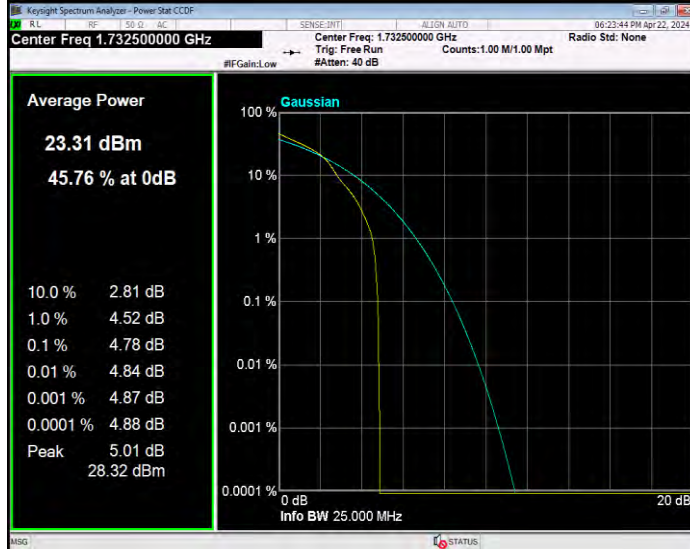

Band4 16QAM BW=20MHz Channel=20050 RB Size=1 Position=#0

Band4 16QAM BW=20MHz Channel=20175 RB Size=1 Position=#0

Band4 16QAM BW=20MHz Channel=20300 RB Size=1 Position=#0

Band4 16QAM BW=3MHz Channel=19965 RB Size=1 Position=#0

Band4 16QAM BW=3MHz Channel=20175 RB Size=1 Position=#0

Band4 16QAM BW=3MHz Channel=20385 RB Size=1 Position=#0

Band4 16QAM BW=5MHz Channel=19975 RB Size=1 Position=#0

Band4 16QAM BW=5MHz Channel=20175 RB Size=1 Position=#0