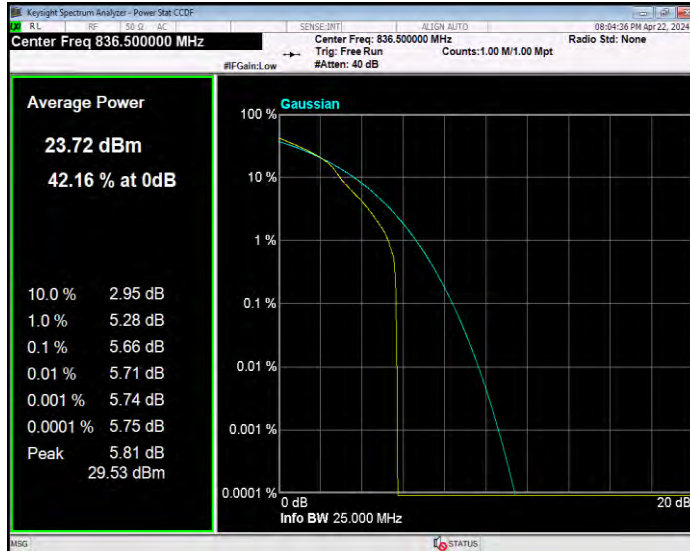

Band5 16QAM BW=1.4MHz Channel=20525 RB Size=1 Position=#0