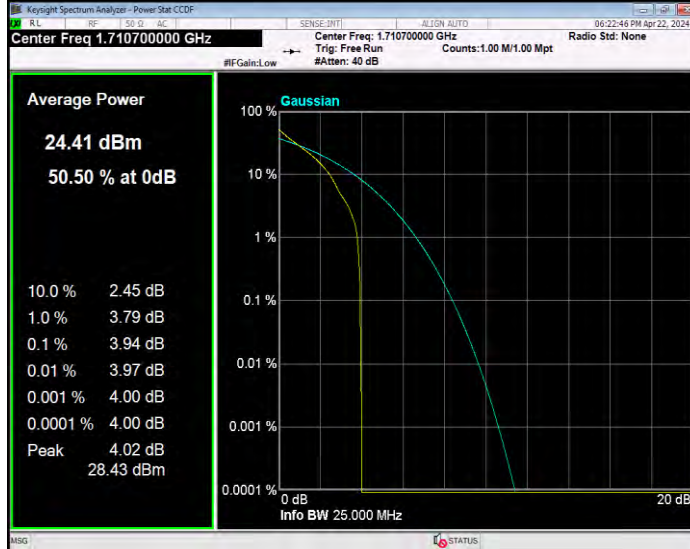

Band4 QPSK BW=1.4MHz Channel=19957 RB Size=1 Position=#0