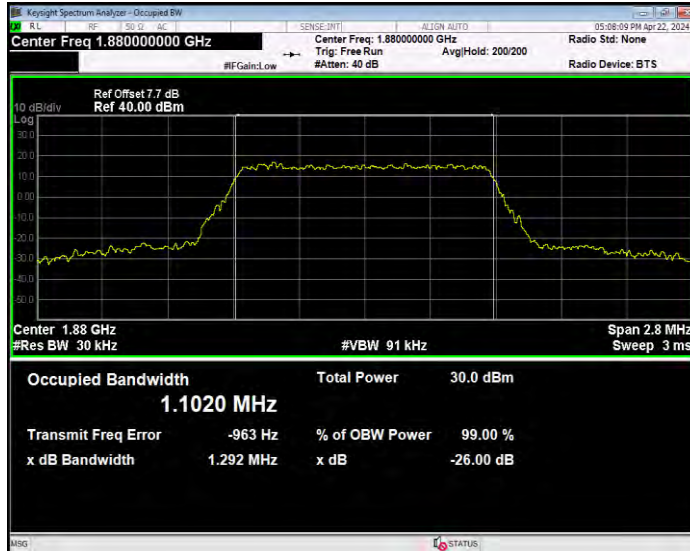

Band2 16QAM BW=1.4MHz Channel=18900 RB Size=6 Position=#0