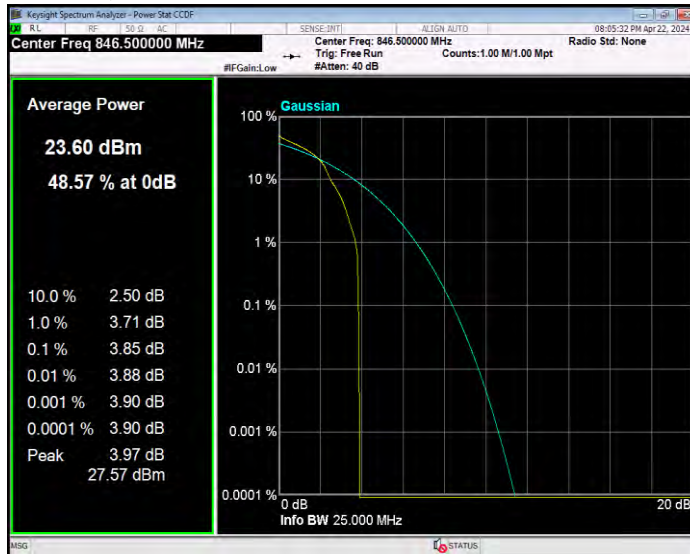

Band5 16QAM BW=5MHz Channel=20625 RB Size=1 Position=#0