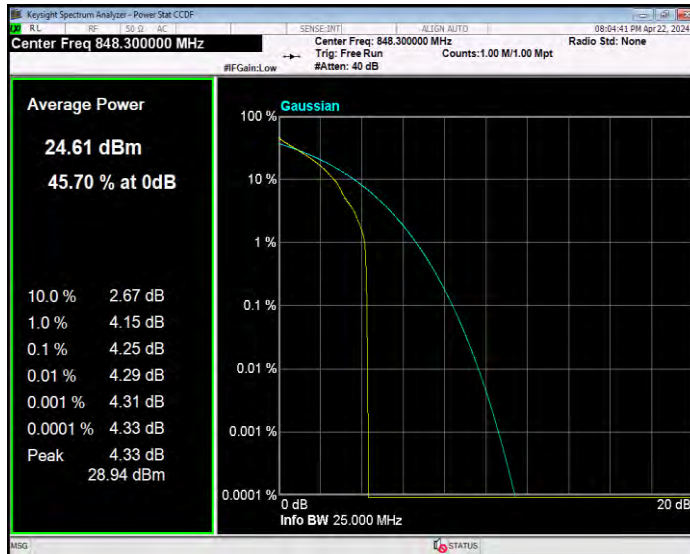

Band5 QPSK BW=1.4MHz Channel=20643 RB Size=1 Position=#0