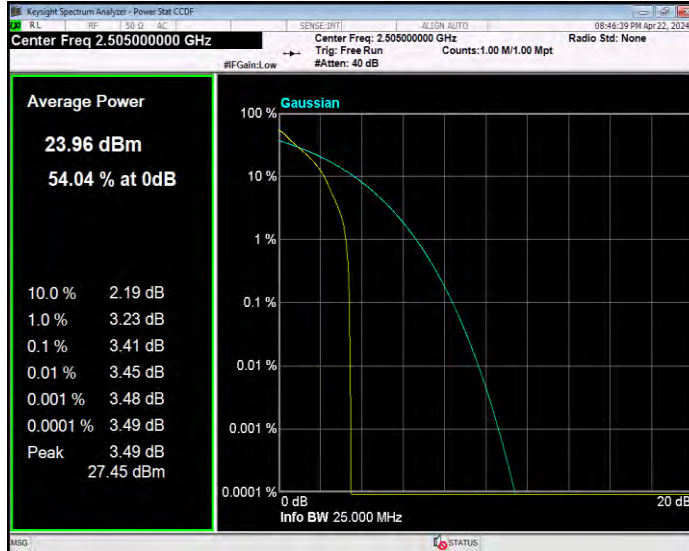

Band7 16QAM BW=5MHz Channel=20775 RB Size=1 Position=#0

Band7 16QAM BW=5MHz Channel=21100 RB Size=1 Position=#0

Band7 16QAM BW=5MHz Channel=21425 RB Size=1 Position=#0

Band7 QPSK BW=10MHz Channel=20800 RB Size=1 Position=#0