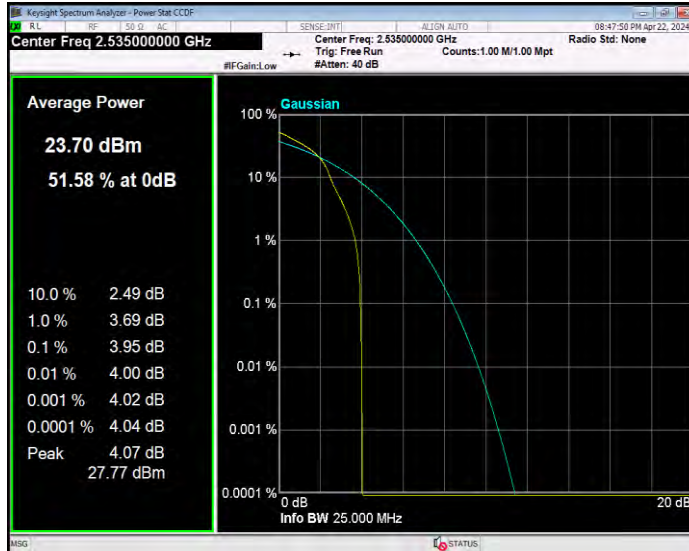

Band7 16QAM BW=10MHz Channel=21100 RB Size=1 Position=#0

Band7 16QAM BW=10MHz Channel=21400 RB Size=1 Position=#0

Band7 16QAM BW=15MHz Channel=20825 RB Size=1 Position=#0

Band7 16QAM BW=15MHz Channel=21100 RB Size=1 Position=#0