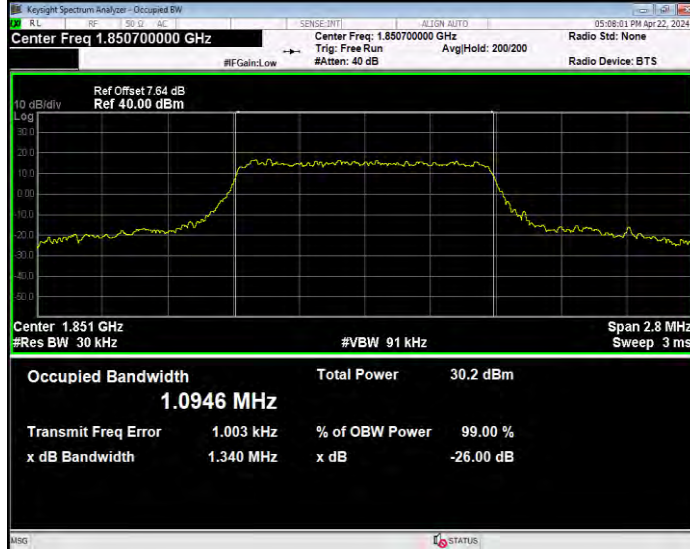

Band2 16QAM BW=1.4MHz Channel=18607 RB Size=6 Position=#0