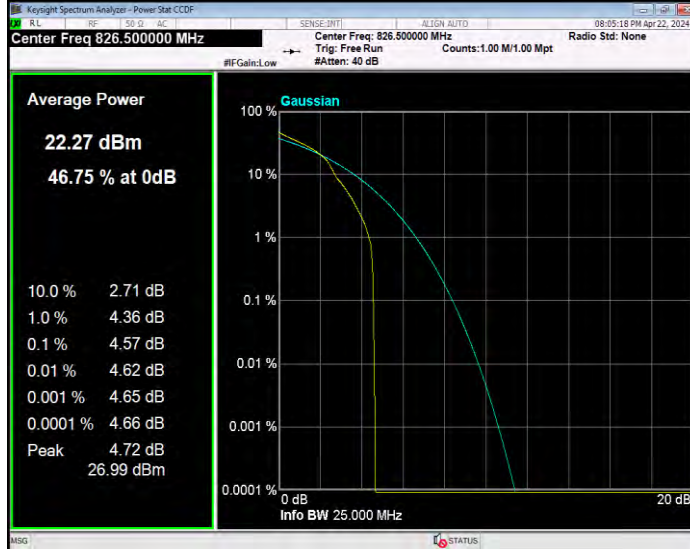

Band5 16QAM BW=5MHz Channel=20425 RB Size=1 Position=#0