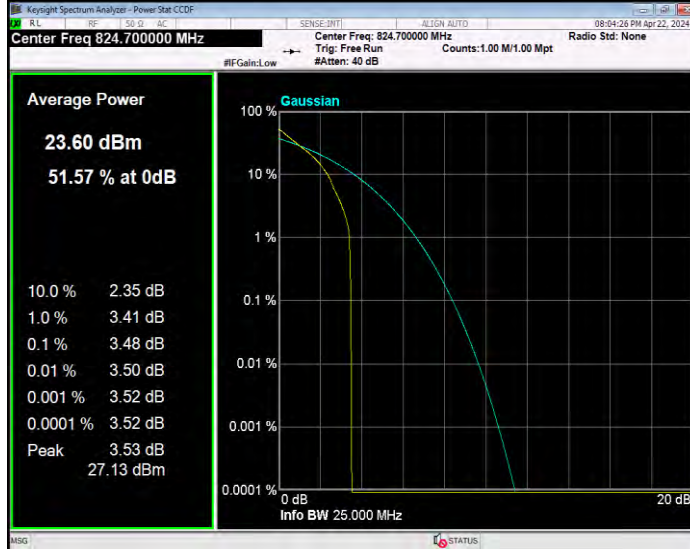

Band5 16QAM BW=5MHz Channel=20425 RB Size=1 Position=#0

Band5 16QAM BW=5MHz Channel=20525 RB Size=1 Position=#0

Band5 16QAM BW=5MHz Channel=20625 RB Size=1 Position=#0

Band5 QPSK BW=1.4MHz Channel=20407 RB Size=1 Position=#0