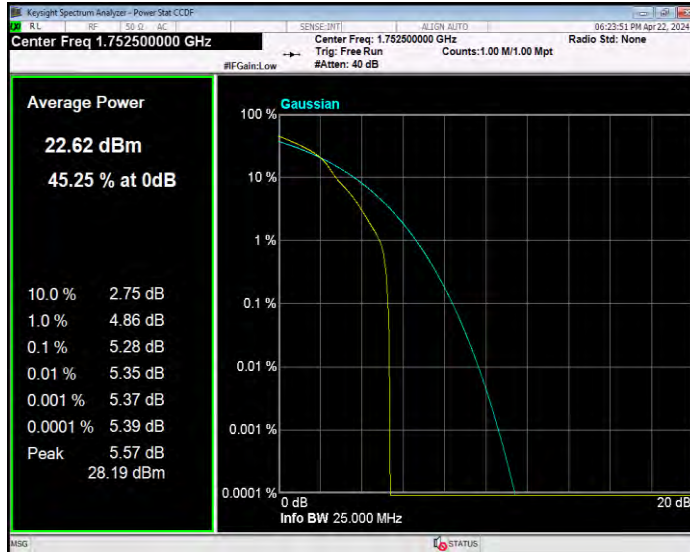

Band4 16QAM BW=5MHz Channel=20375 RB Size=1 Position=#0