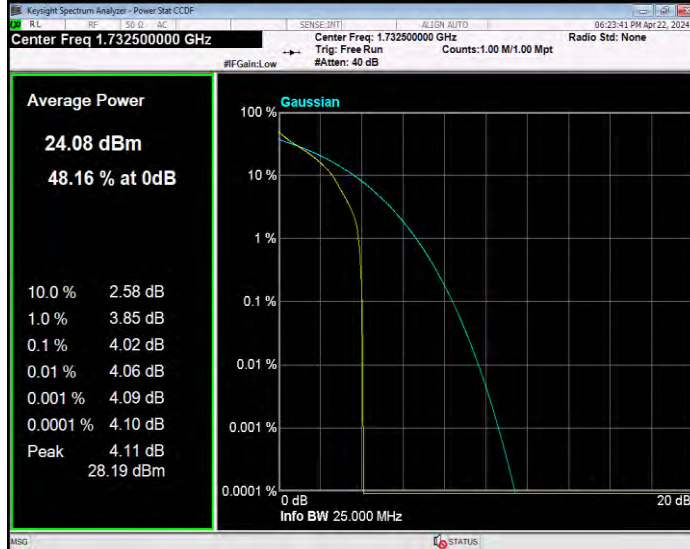

Band4 QPSK BW=5MHz Channel=20175 RB Size=1 Position=#0