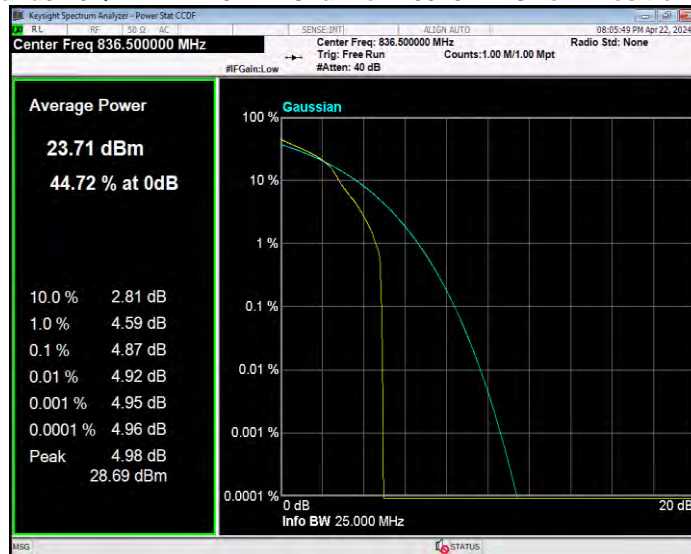

Band5 16QAM BW=1.4MHz Channel=20525 RB Size=1 Position=#0

Band5 16QAM BW=1.4MHz Channel=20643 RB Size=1 Position=#0

Band5 16QAM BW=10MHz Channel=20450 RB Size=1 Position=#0

Band5 16QAM BW=10MHz Channel=20525 RB Size=1 Position=#0