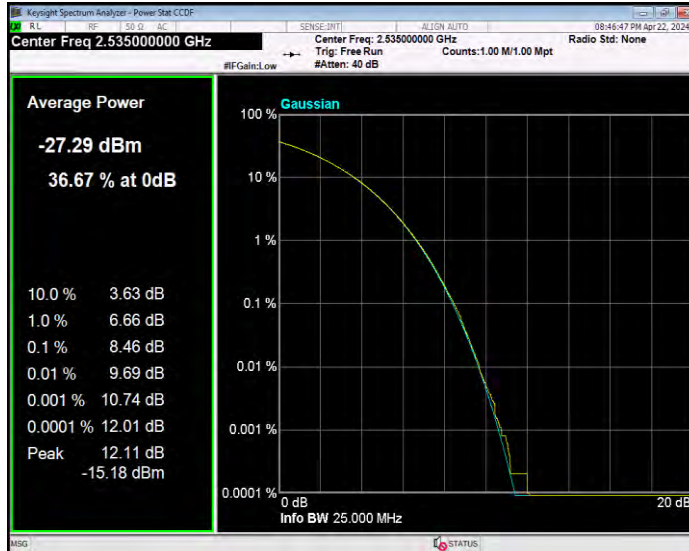

Band7 QPSK BW=10MHz Channel=21100 RB Size=1 Position=#0