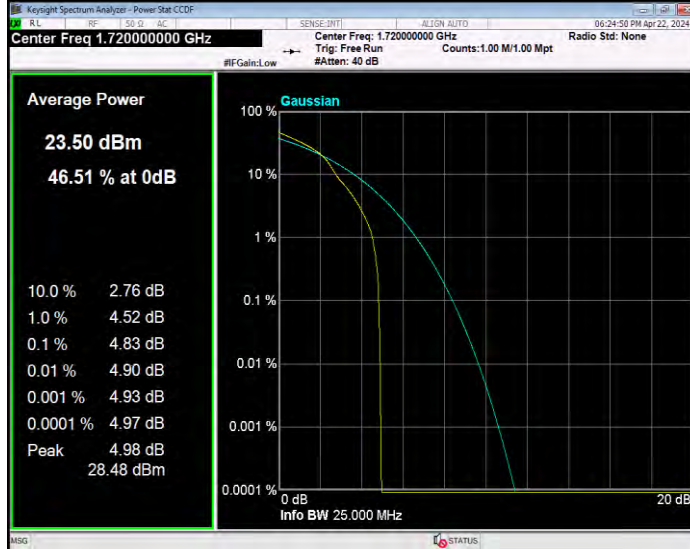

Band4 16QAM BW=20MHz Channel=20050 RB Size=1 Position=#0

Band4 16QAM BW=20MHz Channel=20175 RB Size=1 Position=#0

Band4 16QAM BW=20MHz Channel=20300 RB Size=1 Position=#0

Band4 16QAM BW=3MHz Channel=19965 RB Size=1 Position=#0