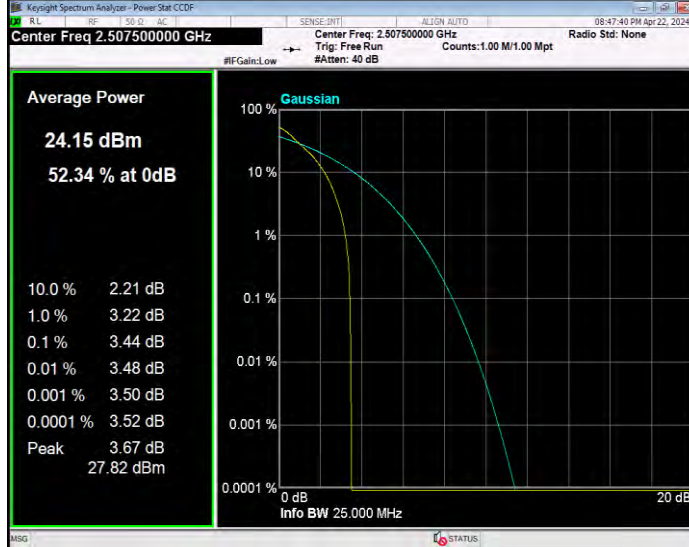

Band7 QPSK BW=15MHz Channel=20825 RB Size=1 Position=#0