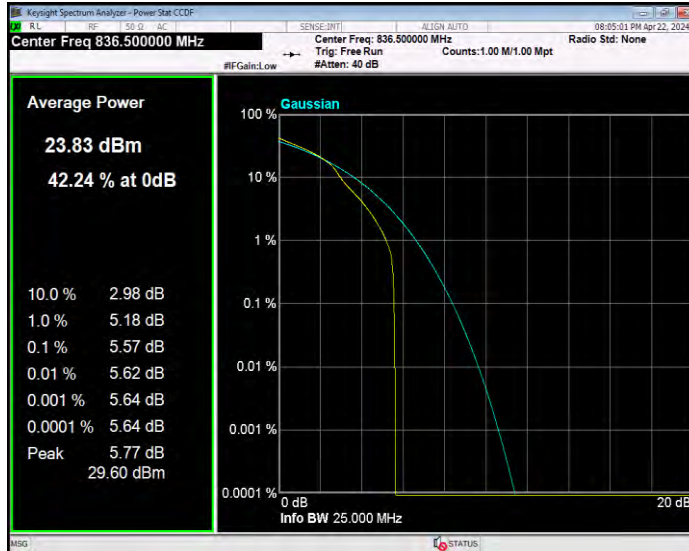

Band5 16QAM BW=3MHz Channel=20525 RB Size=1 Position=#0