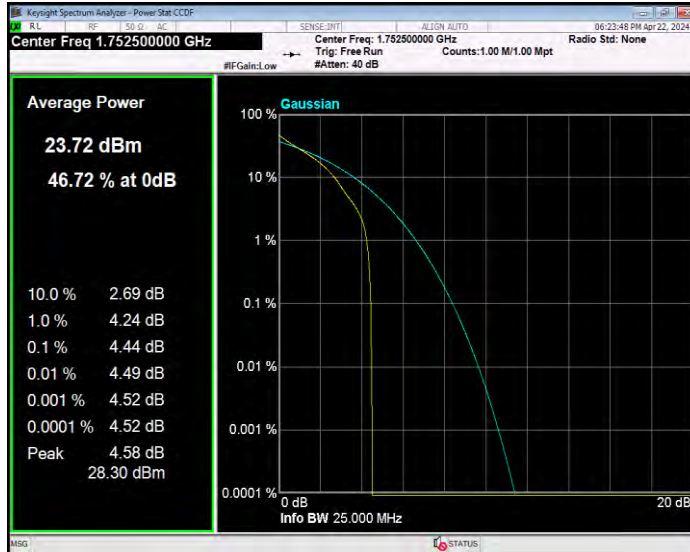

Band4 QPSK BW=5MHz Channel=20375 RB Size=1 Position=#0