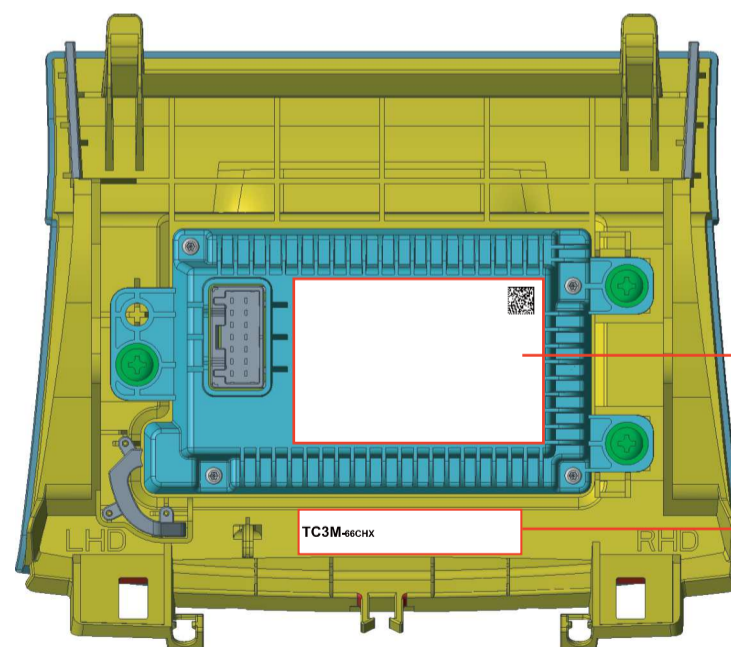

TC3M-66CH0

KA087

产品 (NAME) : 车载无线充电器 (Car Wireless Charger)
型号 (MODEL) : CHG-WIRELESS
输入 (INPUT) : DC 9-16V 2.1A, 25W (MAX)

二维码内容(数据矩阵二维码ECC200):
12NC+7位序列号, 如:
P7900146XX460000001

Customer part NO.
Font: Arial Bold 20&12pt

Supplier Code
Font: Arial Bold 8pt

Font:黑体繁体 6pt

Font: Arial 6pt

Font: Arial bold 6pt

Font: Arial bold 5pt

MD46xx/46
CGCCYYMMDD
PxxxxxxxxXXXXXX
SW:XXX HW:XXX

Made in China

Certification info