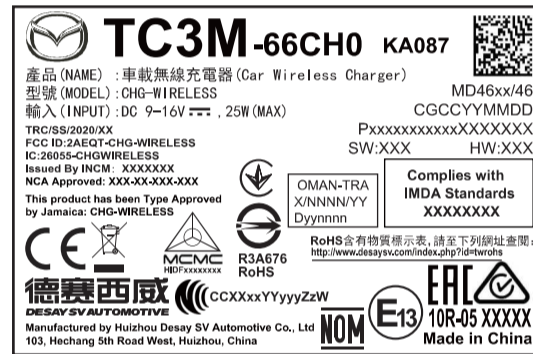

本体标签
PN:46500000154A
SIZE:70*46MM