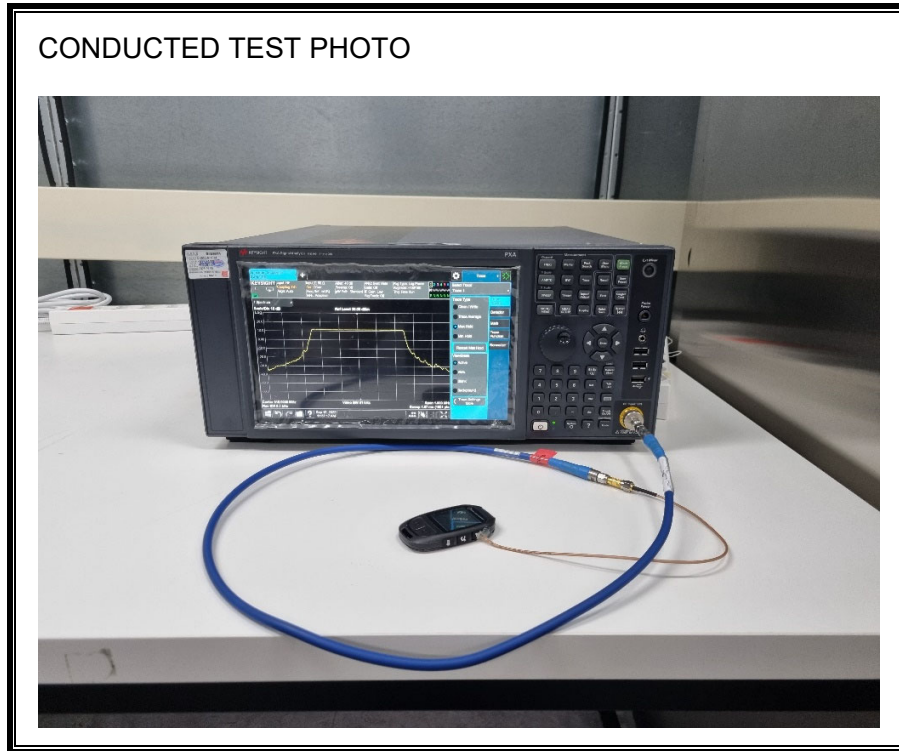

1. Appendix: TEST SETUP PHOTOS(Conducted Test)

1) CONDUCTED RF MEASUREMENT SETUP (DTS)

2. Appendix: TEST SETUP PHOTOS(Radiated Test)

1) RADIATED RF MEASUREMENT SETUP (BELOW 1 GHz)

2) **RADIATED RF MEASUREMENT SETUP (ABOVE 1 GHz)**

3) **RADIATED RF MEASUREMENT SET-UP (Axis)**

X AXIS PHOTO

Y AXIS PHOTO

Z AXIS PHOTO

3. Appendix: UNLICENSED BAND SETUP PHOTOS(AC Line Test)

AC LINE CONDUCTED FRONT TEST PHOTO

AC LINE CONDUCTED REAR TEST PHOTO