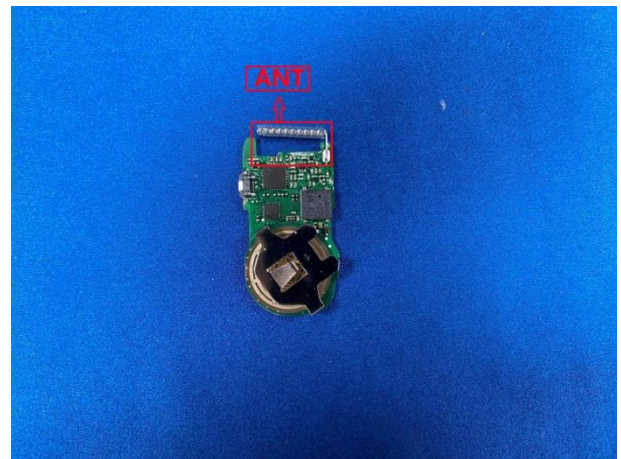

EUT Photos (Model:TR3450AT)

EUT Photos (Model: TR3450AET)

EUT Antenna Locations

SAR TestSetup Photos**Body (Model:TR3450AT)**

Front side (0mm)

Back side(0mm)

Body (Model: TR3450AET)

Front side (0mm)

Back side(0mm)