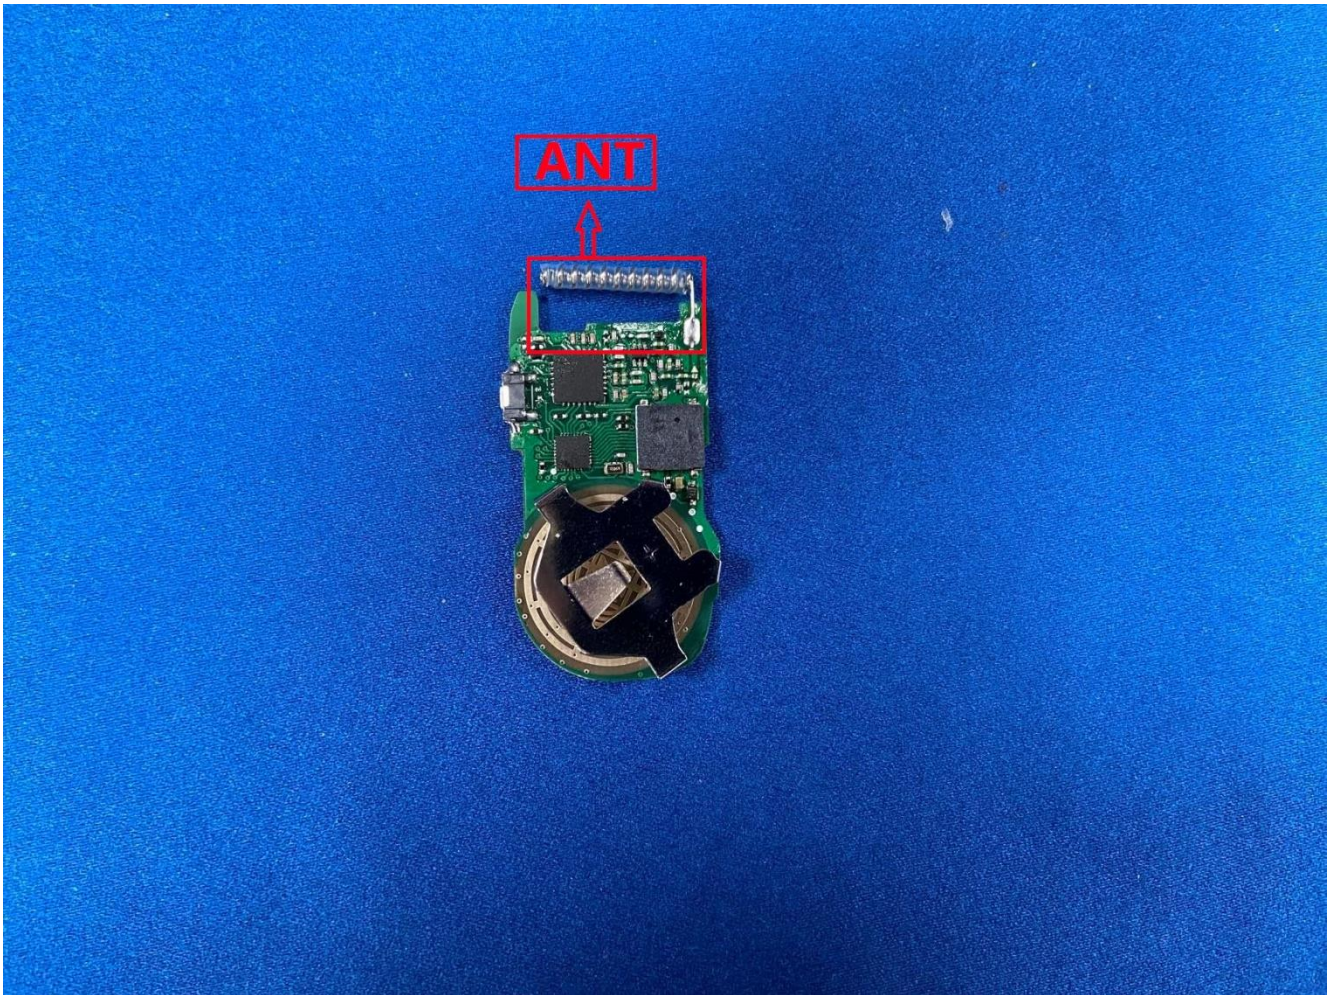

EUT Photos (Model:TR3450AT)

EUT Photos (Model: TR3450AET)

EUT Antenna Locations

SAR TestSetup Photos**Body (Model:TR3450AT)**

Front side (0mm)

Back side(0mm)

Body (Model: TR3450AET)

Front side (0mm)

Back side(0mm)