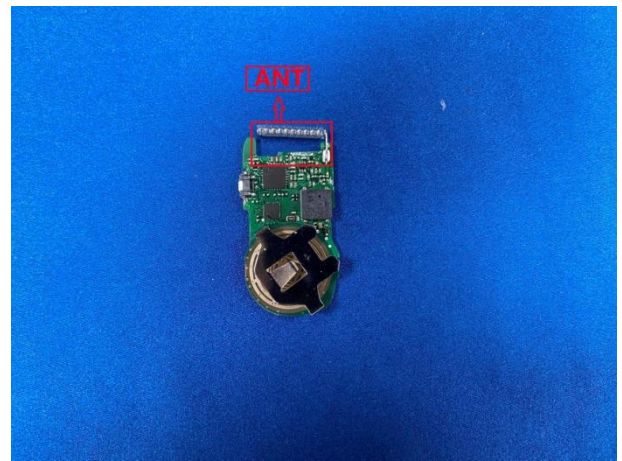

EUT Photos (Model:TR3450AT)

EUT Photos (Model: TR3450AET)

EUT Antenna Locations

SAR TestSetup Photos**Body (Model:TR3450AT)**

Front side (0mm)

Back side(0mm)

Body (Model: TR3450AET)

Front side (0mm)

Back side(0mm)