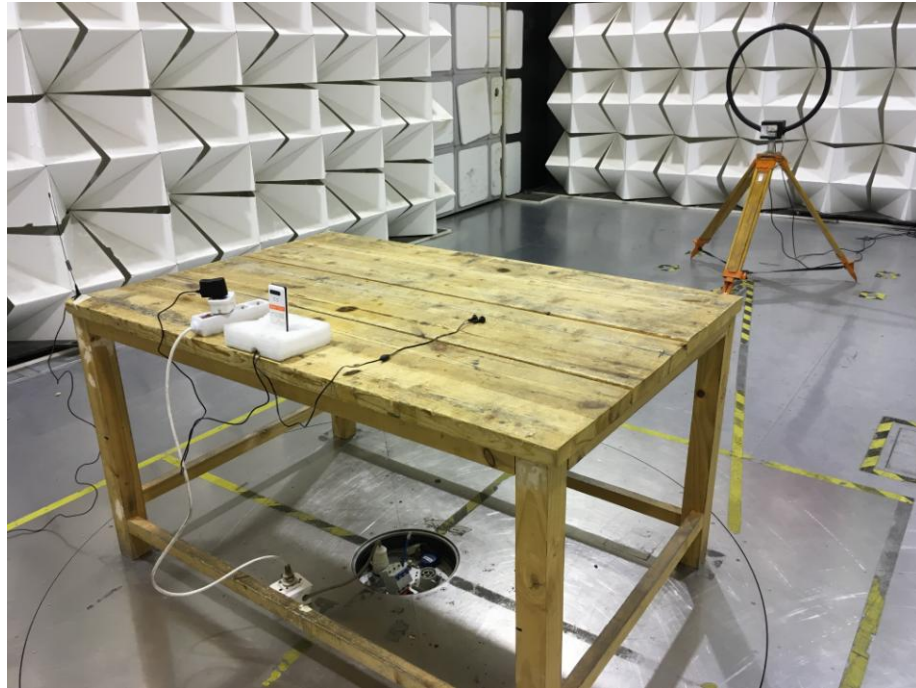

**2G Setup photo Model Urban FCC ID: 2AEPIURBAN**

**Photograph - Spurious Emissions Radiated Test Setup**

Below 30MHz Test Site 2#

For 30MHz-1000MHz Test Site 2#

## Appendix WTS17S1298500E\_Photo

---

For Above 1GHz Test Site 1#