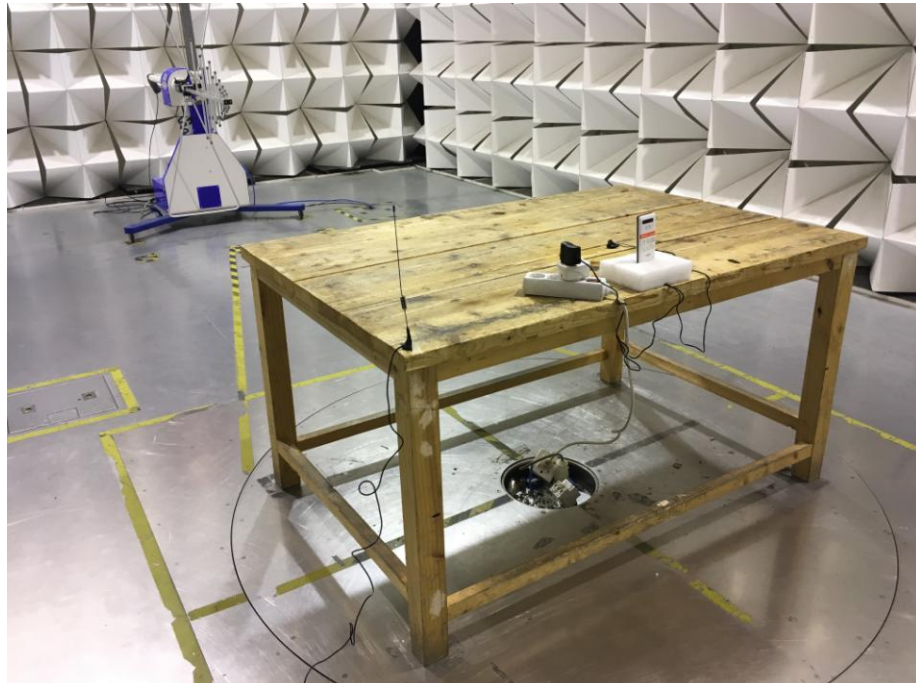

**2G Setup photo Model Urban FCC ID: 2AEPIURBAN**

**Photograph - Spurious Emissions Radiated Test Setup**

Below 30MHz Test Site 2#

For 30MHz-1000MHz Test Site 2#