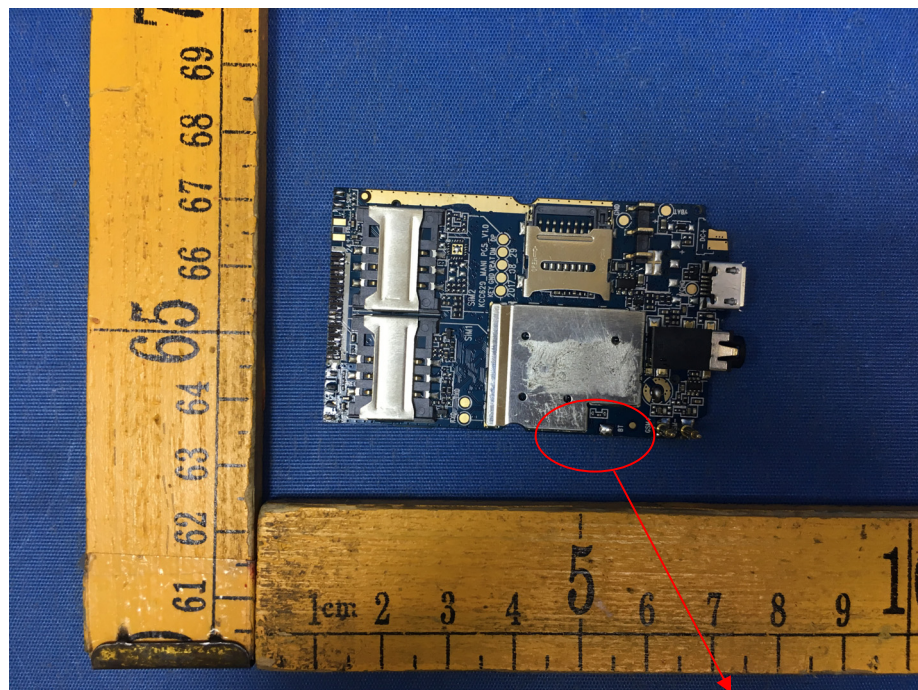

EUT – Internal View Model Urban FCC ID: 2AEPIURBAN

GSM ANT.

BT ANT.

Appendix WTS17S1298500E_Photo

Appendix WTS17S1298500E_Photo

Appendix WTS17S1298500E_Photo

====End====