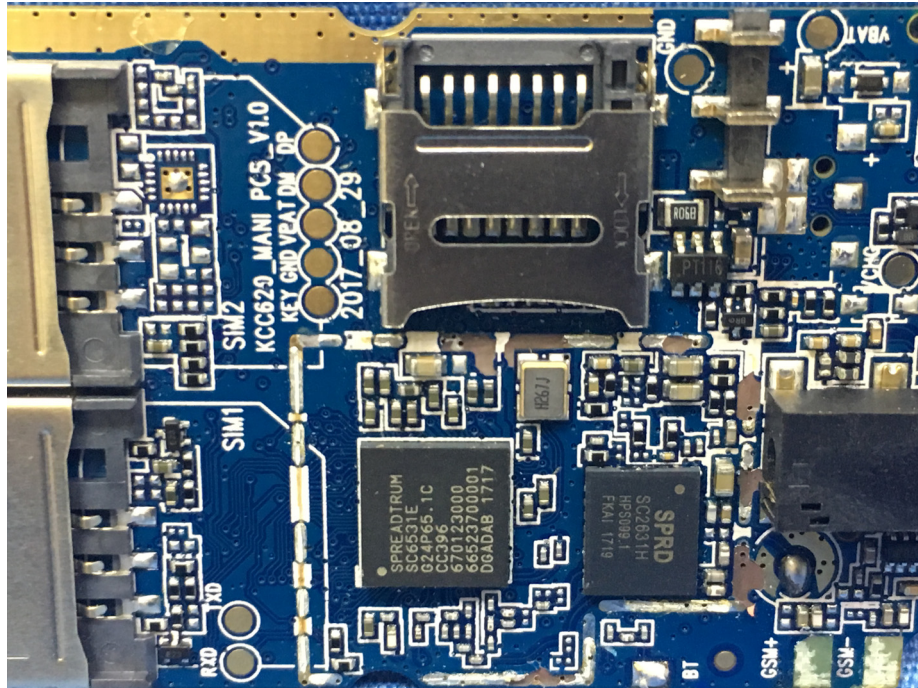

EUT – Internal View Model Urban FCC ID: 2AEPIURBAN

GSM ANT.

BT ANT.

Appendix WTS17S1298500E_Photo

Appendix WTS17S1298500E_Photo

Appendix WTS17S1298500E_Photo

====End====