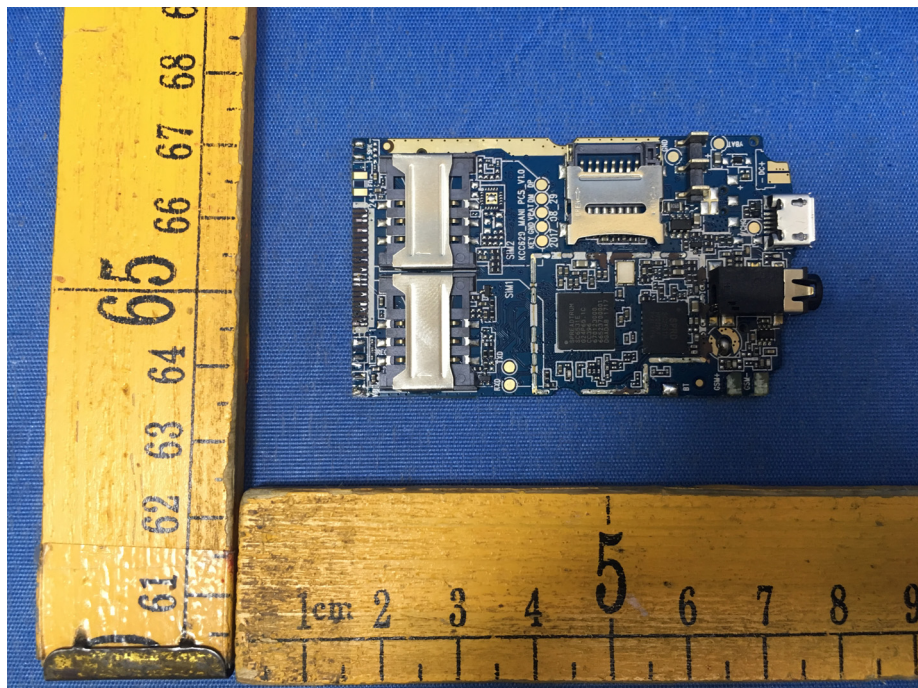

EUT – Internal View Model Urban FCC ID: 2AEPIURBAN

GSM ANT.

BT ANT.

Appendix WTS17S1298500E_Photo

Appendix WTS17S1298500E_Photo

Appendix WTS17S1298500E_Photo

====End====