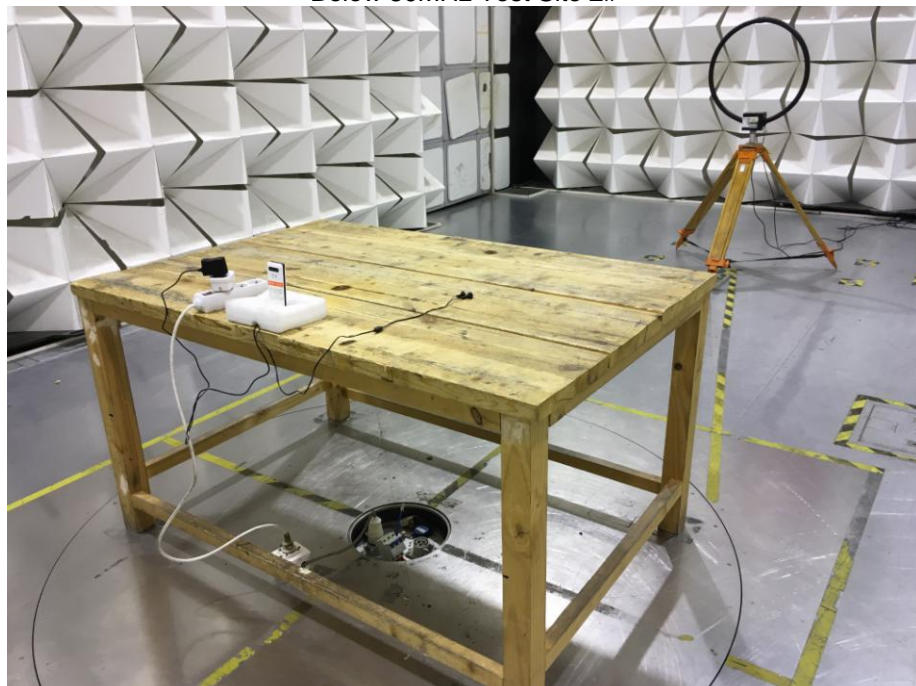

Photographs –Constructional Details

BT Setup photo Model Urban FCC ID: 2AEPIURBAN

Photograph – Conducted Emission Test Setup

Test Site 1#

Photograph - Spurious Emissions Radiated Test Setup

Below 30MHz Test Site 2#

Appendix WTS17S1298500E_Photo

For 30MHz-1000MHz Test Site 2#

For Above 1GHz Test Site 1#