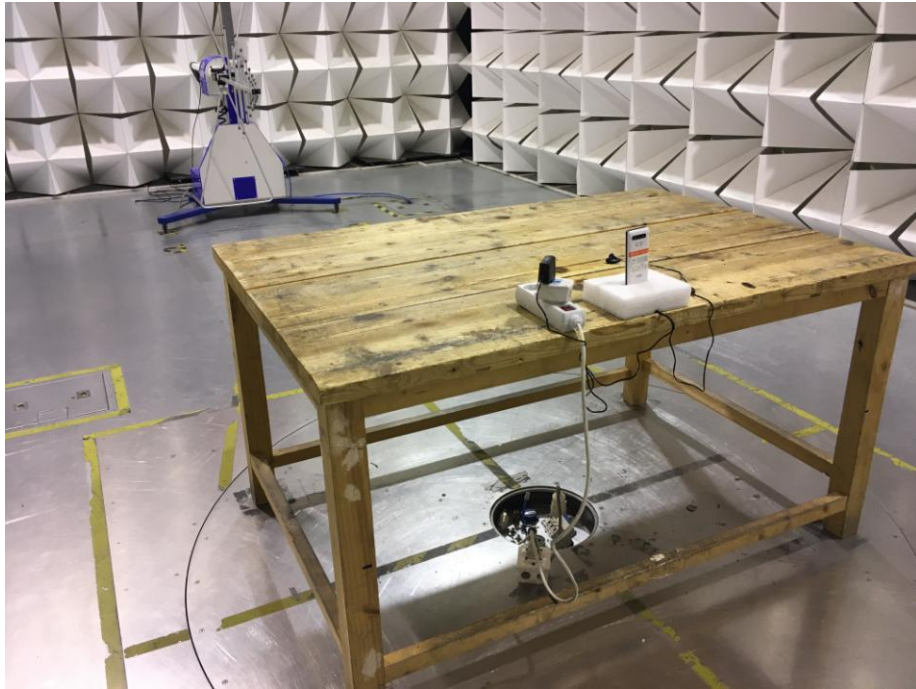

Appendix WTS17S1298500E_Photo

For 30MHz-1000MHz Test Site 2#