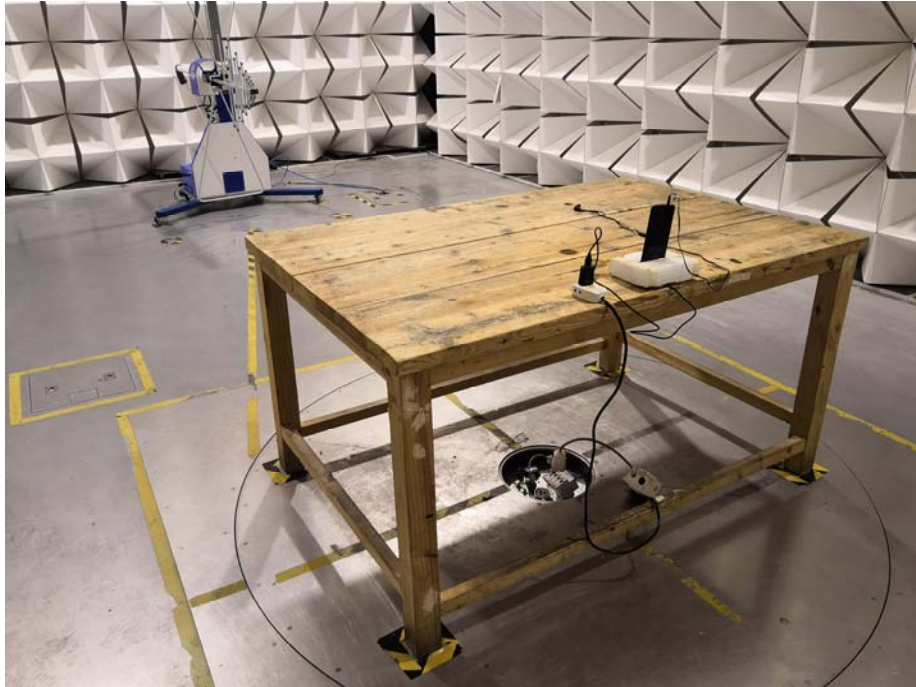

Appendix WTS18S06116118W_Photo

For 30MHz-1000MHz Test Site 2#