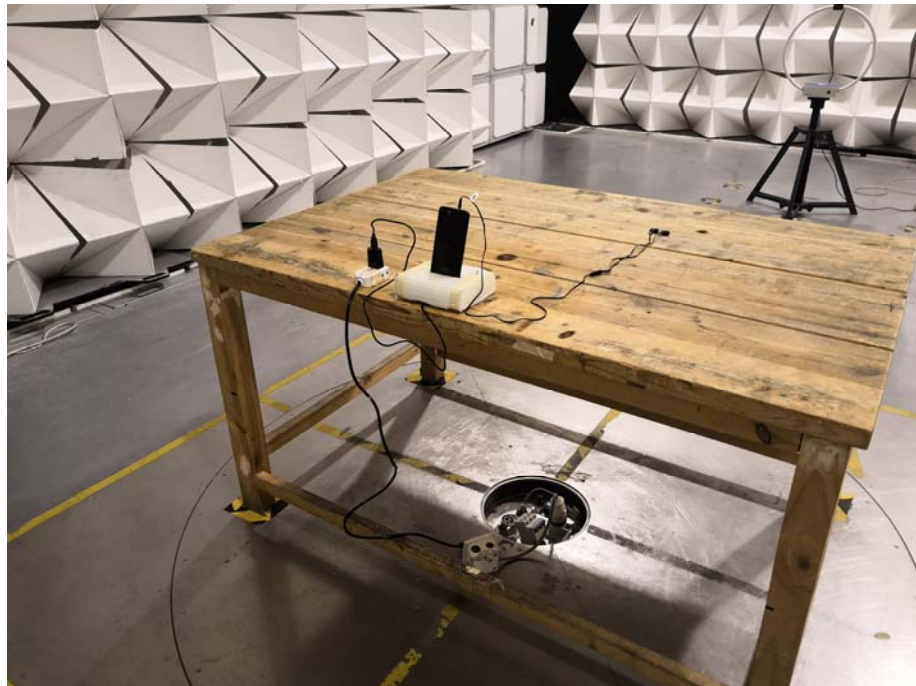

Photograph - Spurious Emissions Radiated Test Setup

Below 30MHz Test Site 2#