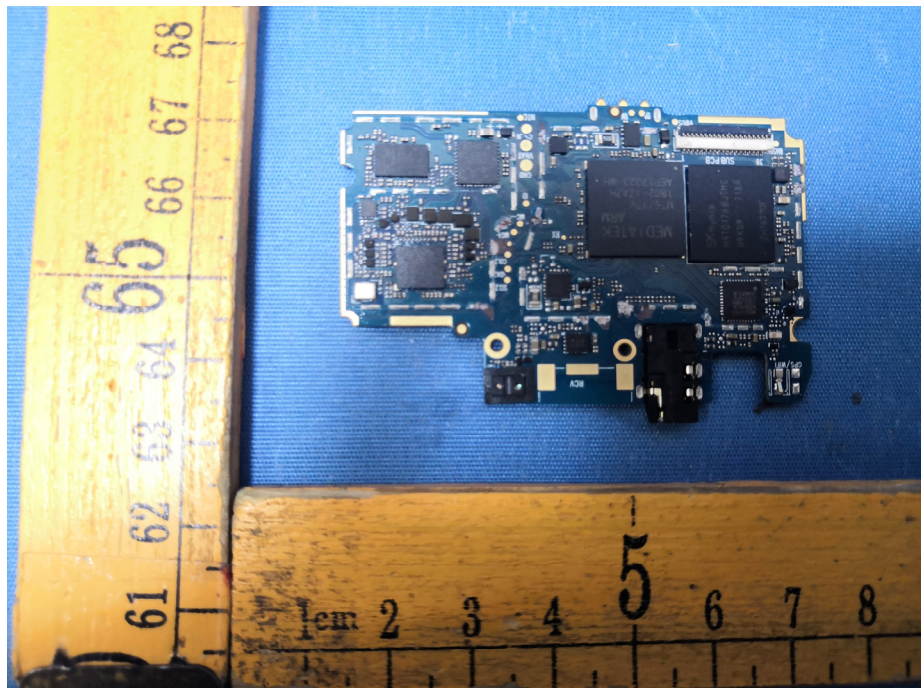

EUT – Internal View Model SILVER PRO FCC ID: 2AEPISILVERPRO

Appendix WTS18S06116118W\_Photo

Appendix WTS18S06116118W\_Photo

Appendix WTS18S06116118W\_Photo