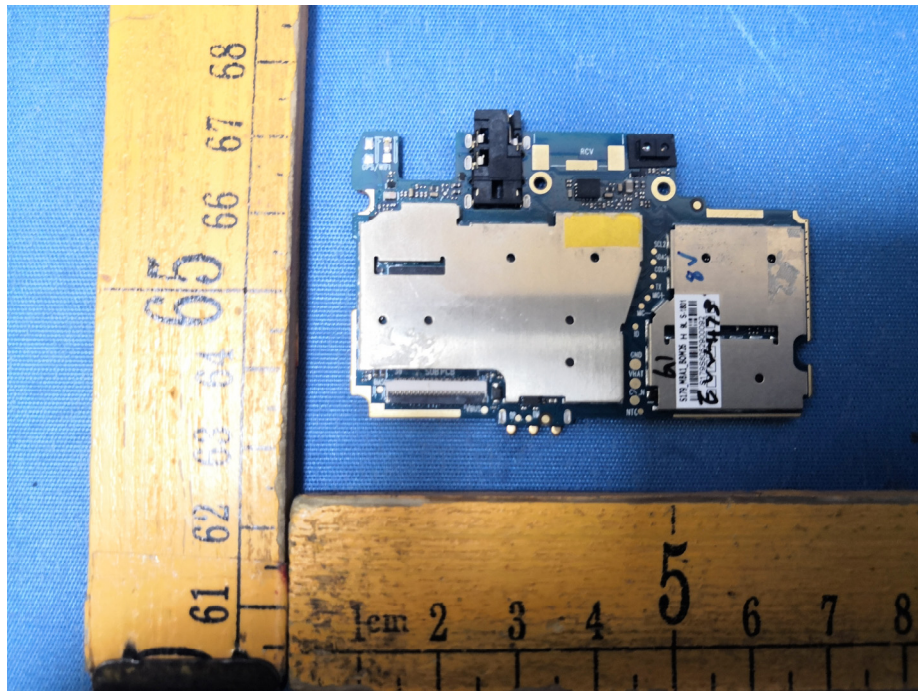

EUT – Internal View Model SILVER PRO FCC ID: 2AEPISILVERPRO

Appendix WTS18S06116118W\_Photo

Appendix WTS18S06116118W\_Photo

Appendix WTS18S06116118W\_Photo