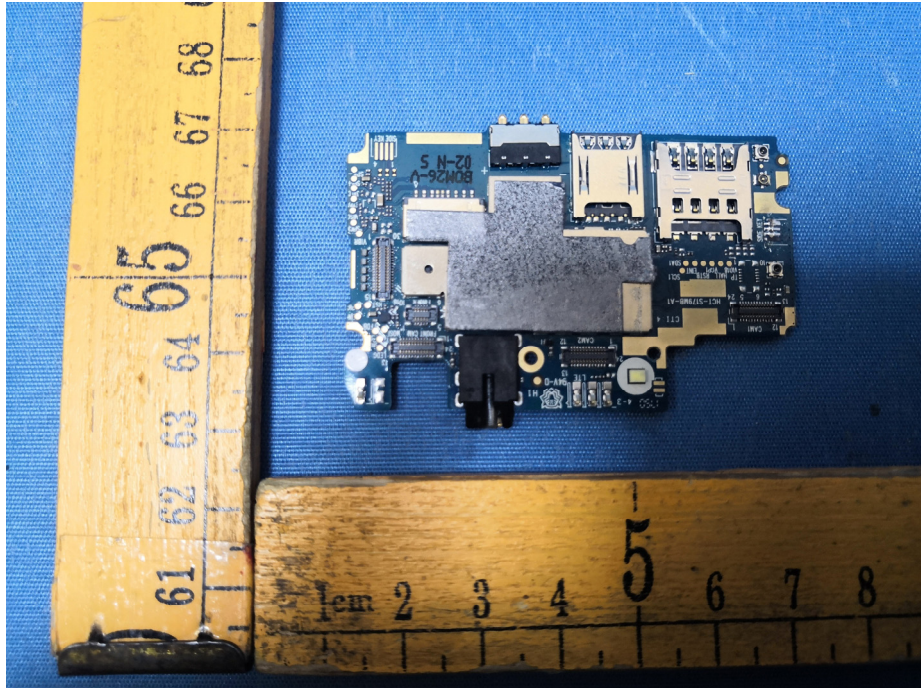

EUT – Internal View Model SILVER PRO FCC ID: 2AEPISILVERPRO

Appendix WTS18S06116118W\_Photo

Appendix WTS18S06116118W\_Photo

Appendix WTS18S06116118W\_Photo