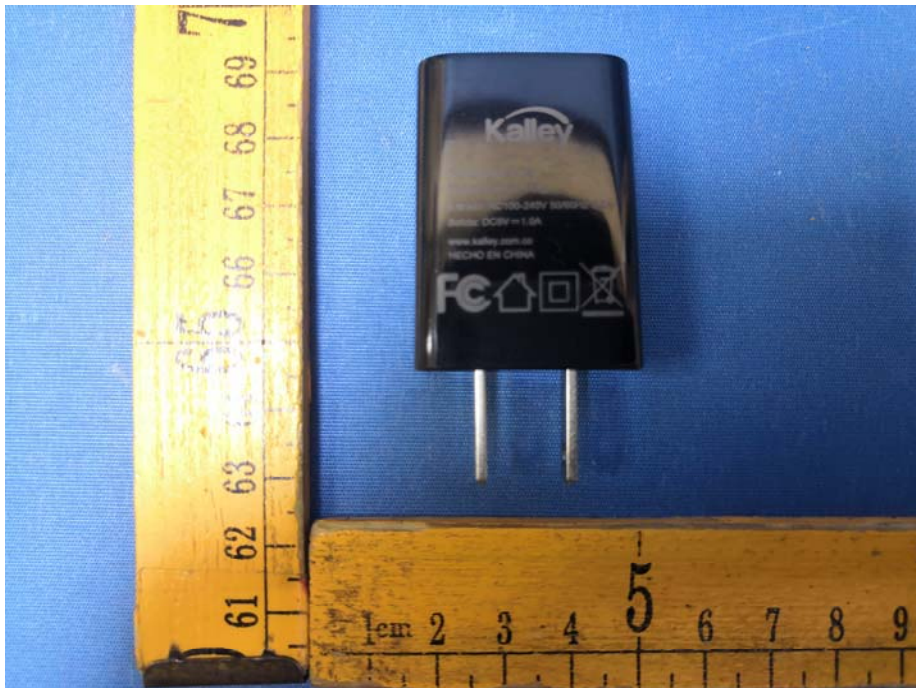

EUT – External View Model SILVER PRO FCC ID: 2AEPISILVERPRO

Appendix WTS18S06116118W_Photo

Appendix WTS18S06116118W_Photo