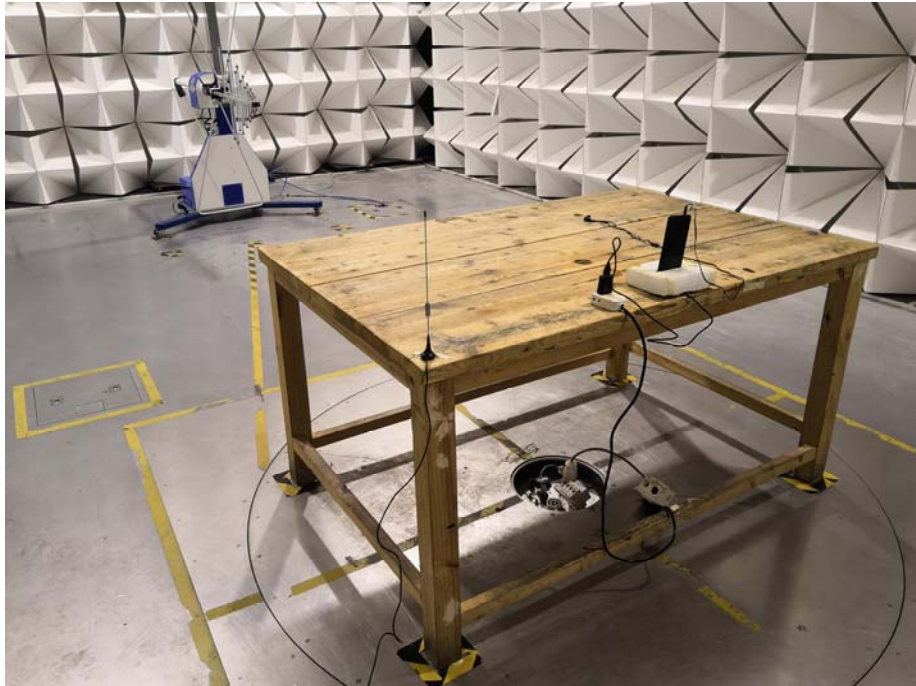

2G/3G/4G Setup photo Model SILVER PRO FCC ID: 2AEPISILVERPRO

Photograph - Spurious Emissions Radiated Test Setup

Below 30MHz Test Site 2#

For 30MHz-1000MHz Test Site 2#

Appendix WTS18S06116118W_Photo

For Above 1GHz Test Site 1#