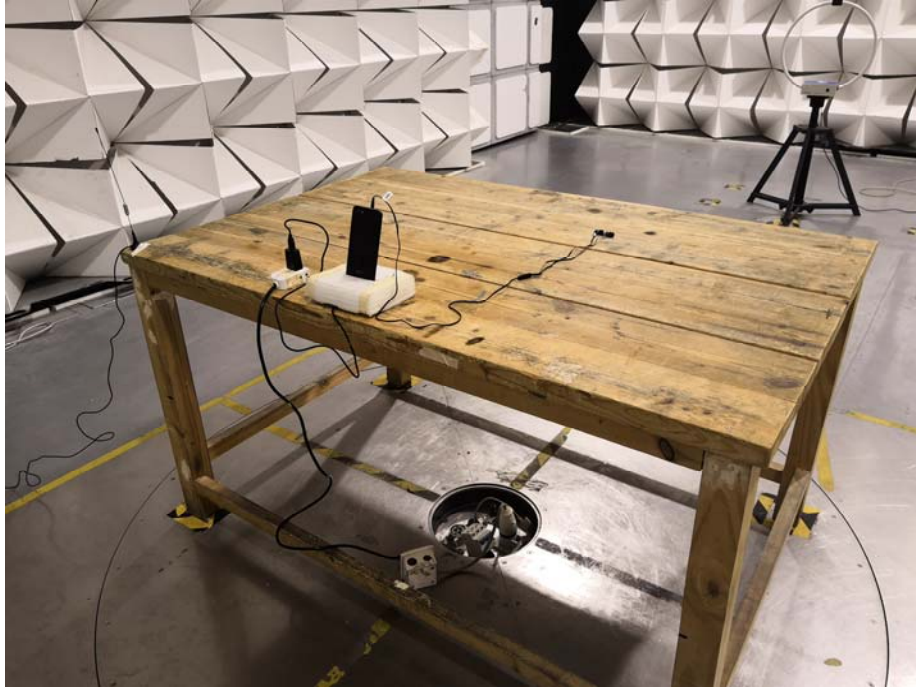

2G/3G/4G Setup photo Model SILVER PRO FCC ID: 2AEPISILVERPRO

Photograph - Spurious Emissions Radiated Test Setup

Below 30MHz Test Site 2#

For 30MHz-1000MHz Test Site 2#

Appendix WTS18S06116118W_Photo

For Above 1GHz Test Site 1#