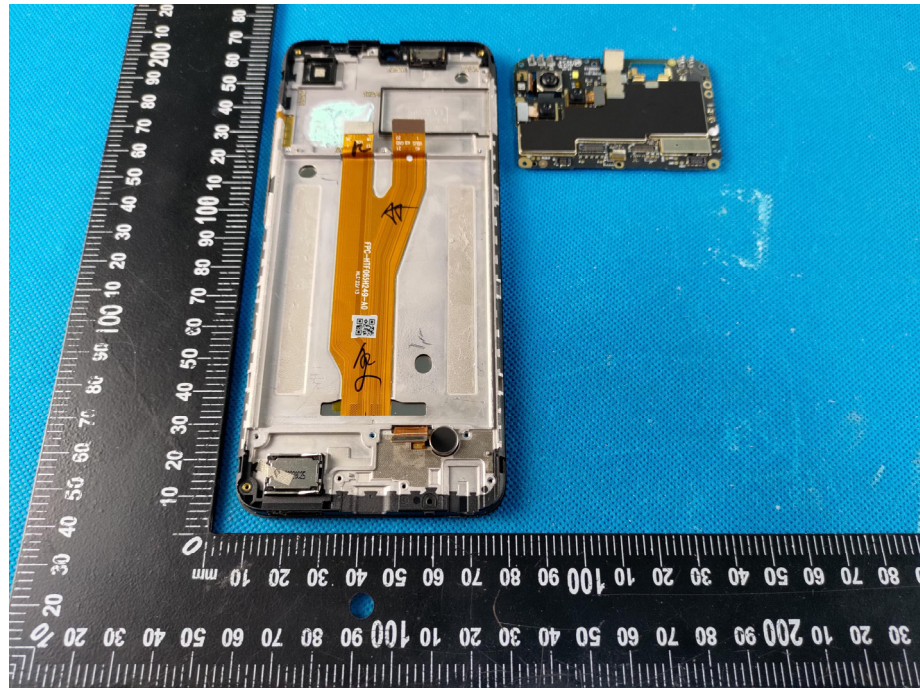

Appendix-Silver Max Pro-2-Photos

EUT – Internal View Model Silver Max Pro-2 FCC ID: 2AEPISILVERMAXPRO2

BT/WIFI/BLE ANT.

GSM/WCDMA/LTE ANT.

Appendix-Silver Max Pro-2-Photos

Appendix-Silver Max Pro-2-Photos

Appendix-Silver Max Pro-2-Photos