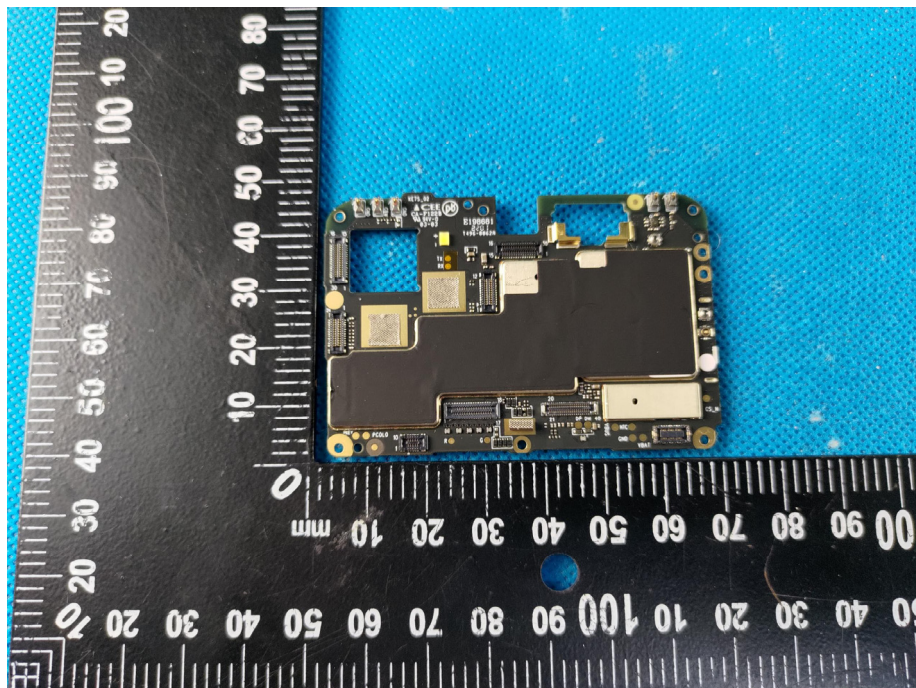

Appendix-Silver Max Pro-2-Photos

EUT – Internal View Model Silver Max Pro-2 FCC ID: 2AEPISILVERMAXPRO2

BT/WIFI/BLE ANT.

GSM/WCDMA/LTE ANT.

Appendix-Silver Max Pro-2-Photos

Appendix-Silver Max Pro-2-Photos

Appendix-Silver Max Pro-2-Photos