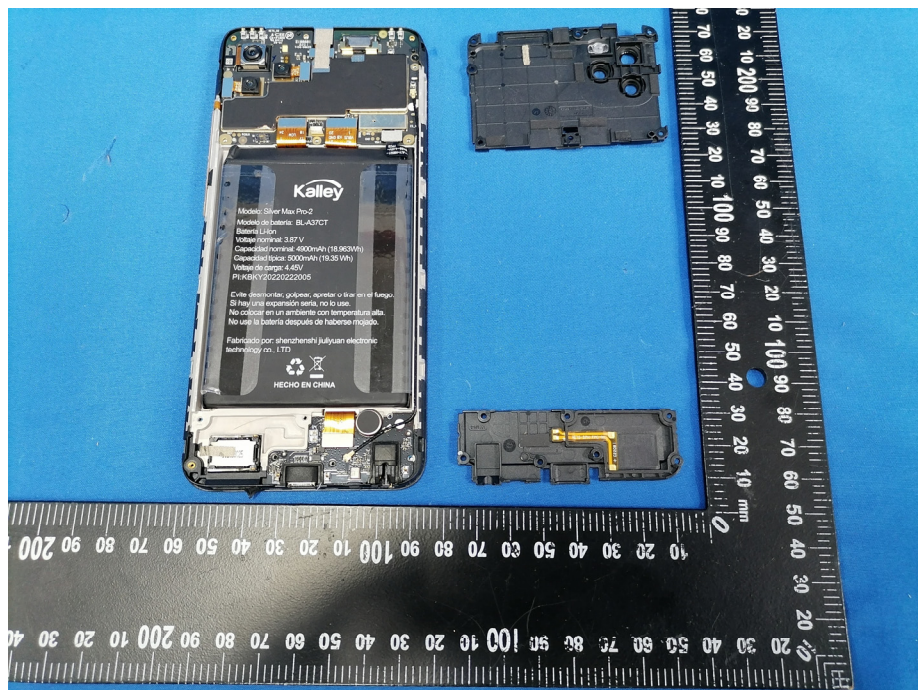

Appendix-Silver Max Pro-2-Photos

EUT – Internal View Model Silver Max Pro-2 FCC ID: 2AEPISILVERMAXPRO2

BT/WIFI/BLE ANT.

GSM/WCDMA/LTE ANT.

Appendix-Silver Max Pro-2-Photos

Appendix-Silver Max Pro-2-Photos

Appendix-Silver Max Pro-2-Photos