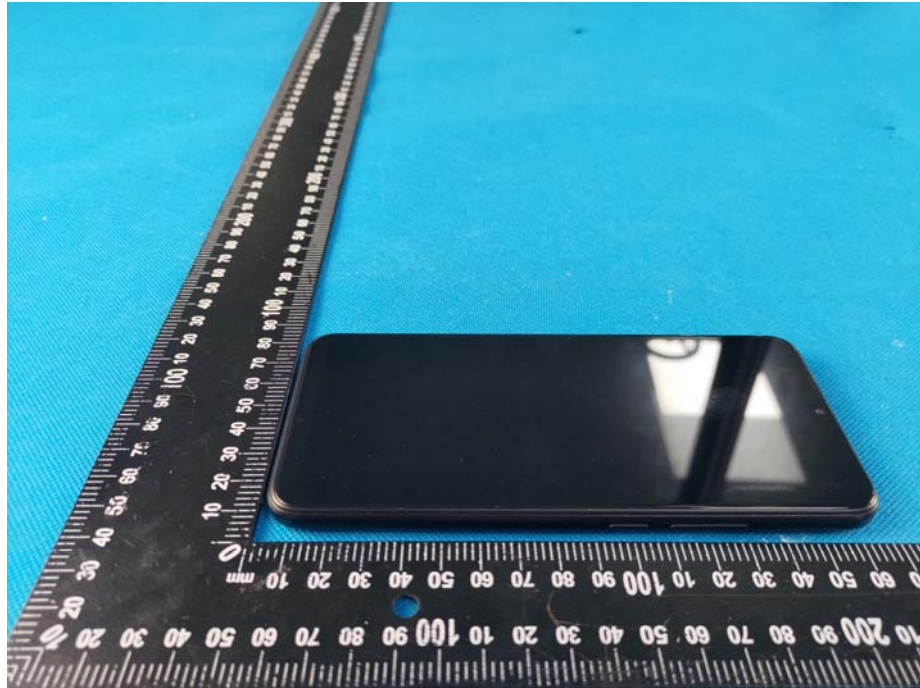

Appendix-Silver Max Pro-2-Photos

EUT – External View Model Silver Max Pro-2 FCC ID: 2AEPISILVERMAXPRO2

Appendix-Silver Max Pro-2-Photos

Appendix-Silver Max Pro-2-Photos

Appendix-Silver Max Pro-2-Photos

Appendix-Silver Max Pro-2-Photos