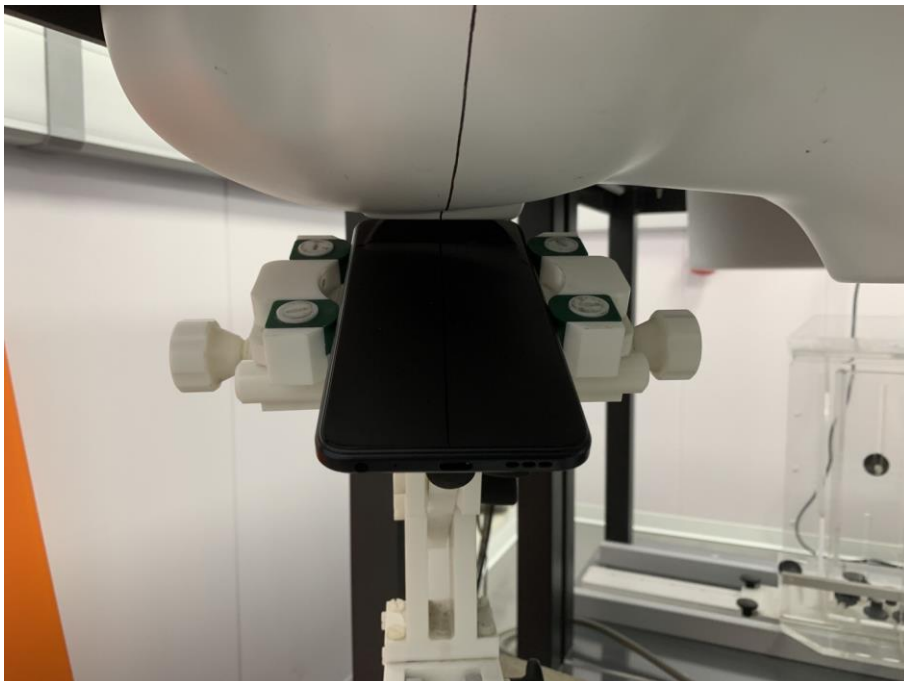

17 Setup Photos

Annex D. Test Setup Photos

Head Exposure Conditions

Right Cheek

Right Tilt

Left Cheek

Left Tilt

Body mode Exposure Conditions
Test distance: 10mm

Body Front

Body Back

Body Right

Body Top