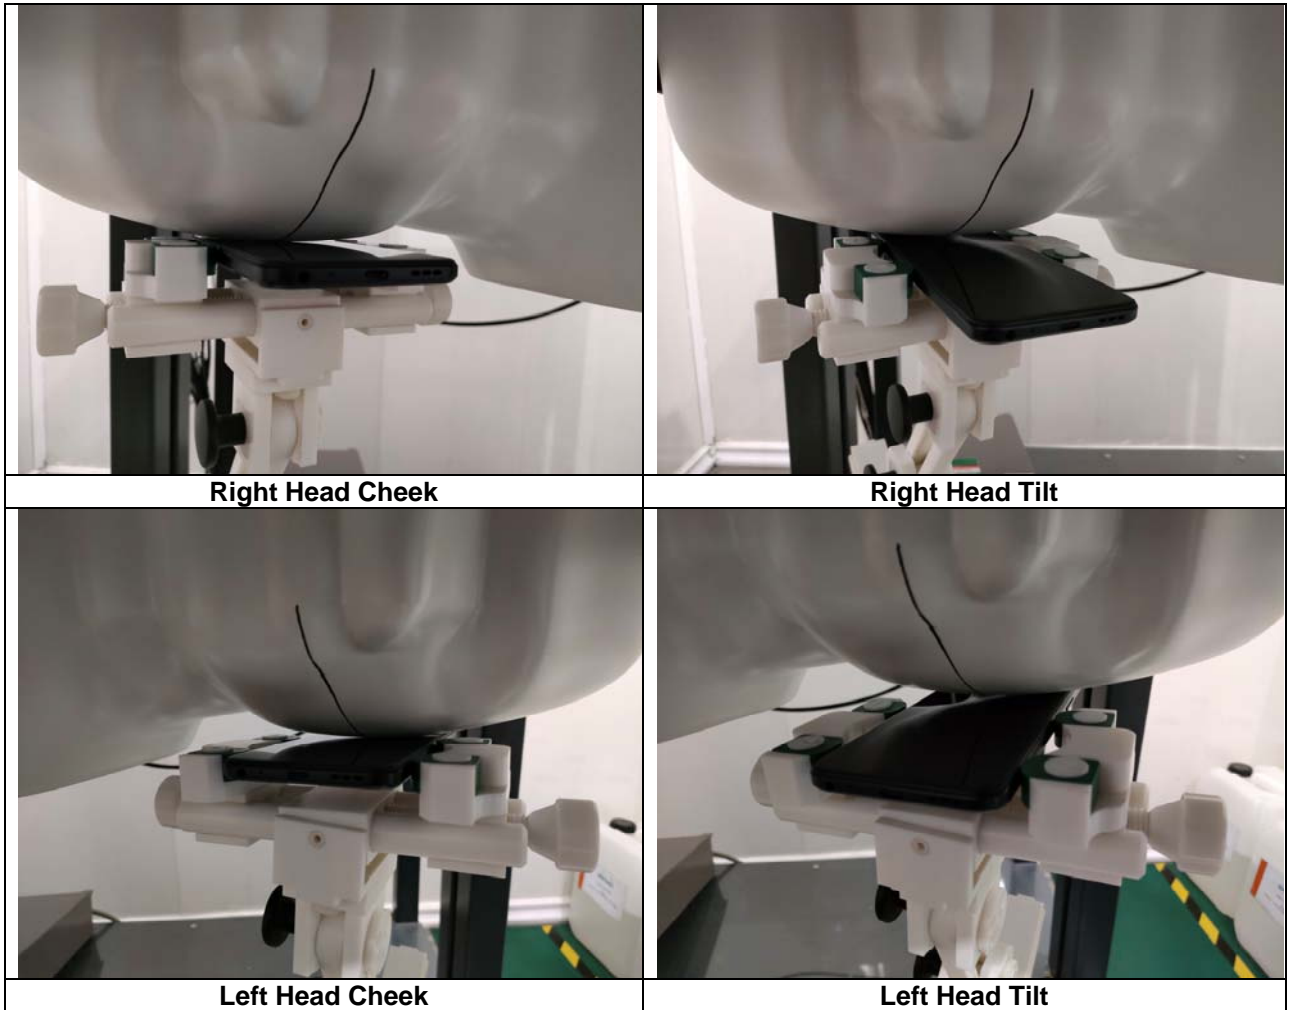

17 Setup Photos

Annex D. Test Setup Photos

Head Exposure Conditions

Right Cheek

Right Tilt

Left Cheek

Left Tilt

Body mode Exposure Conditions
Test distance: 10mm

Body Front

Body Back

Body Right

Body Top