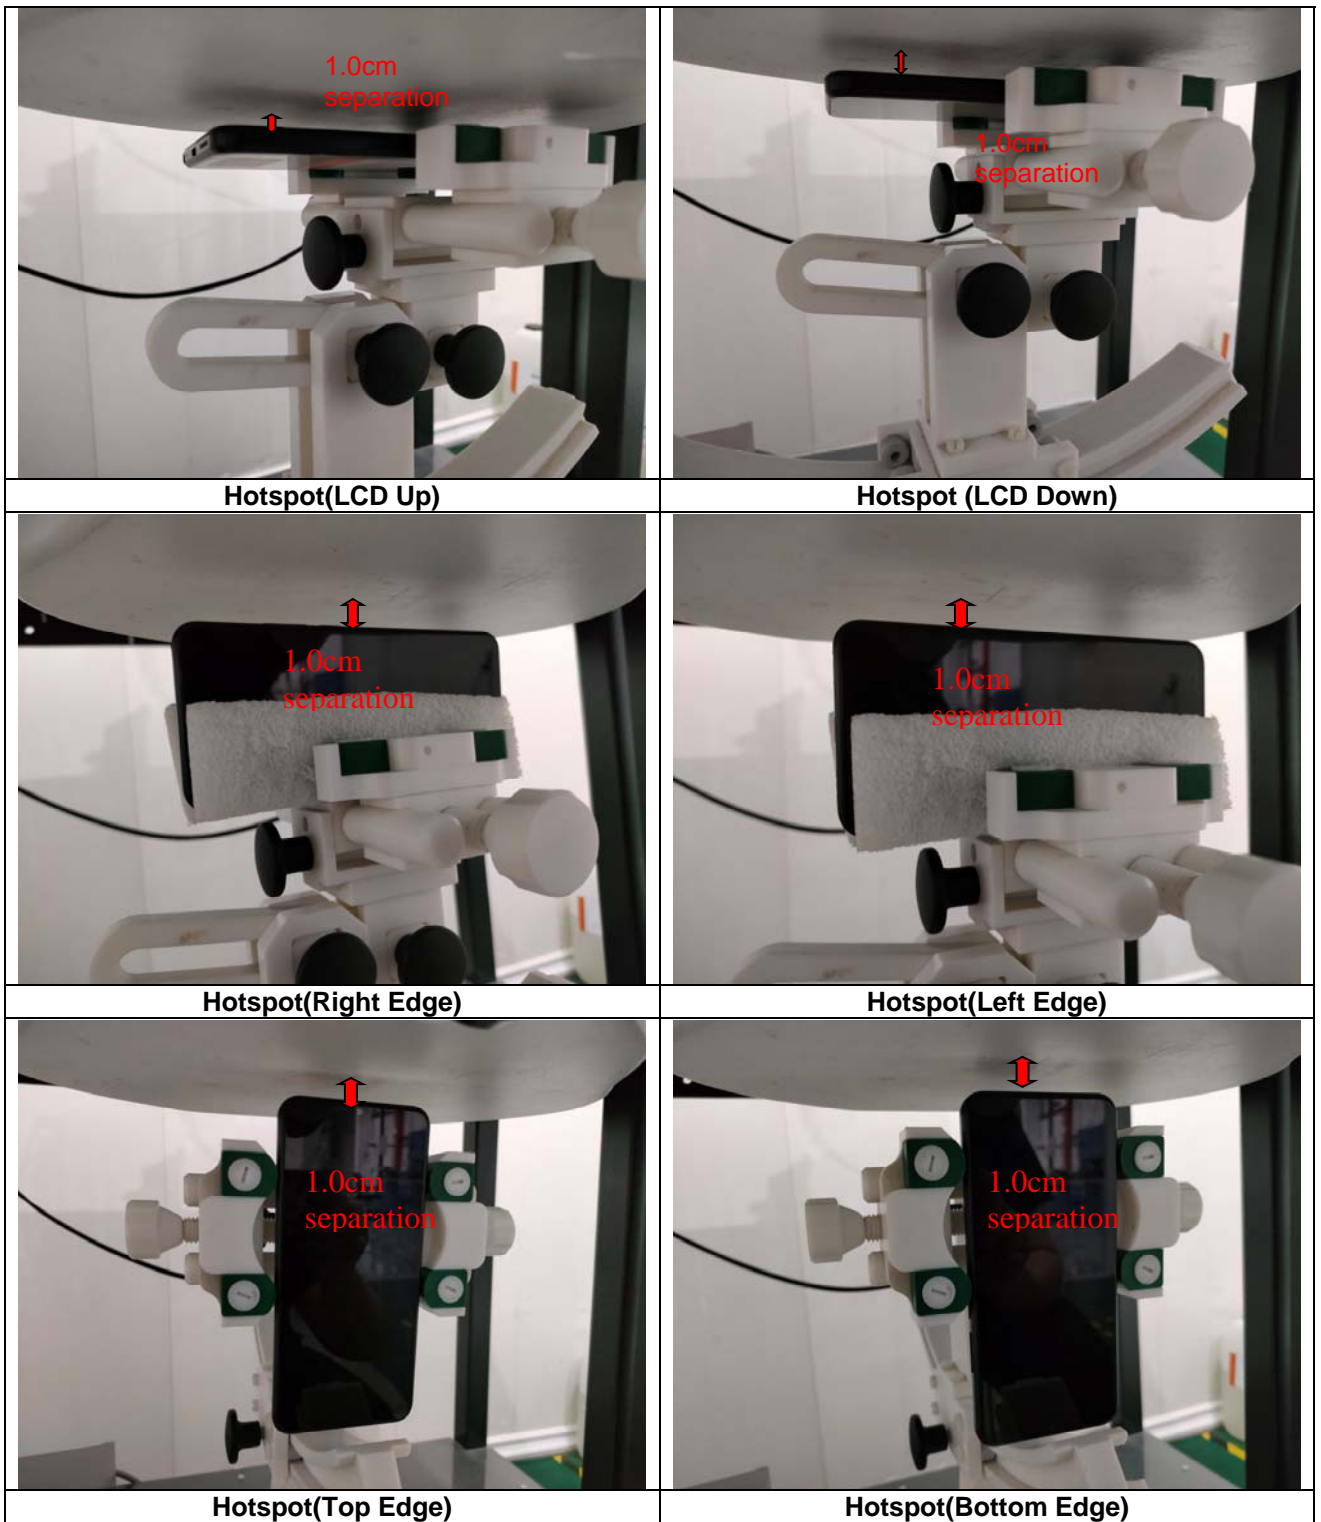

17 Setup Photos

Annex D. Test Setup Photos

Head Exposure Conditions

Right Cheek

Right Tilt

Left Cheek

Left Tilt

Body mode Exposure Conditions
Test distance: 10mm

Body Front

Body Back

Body Right

Body Top