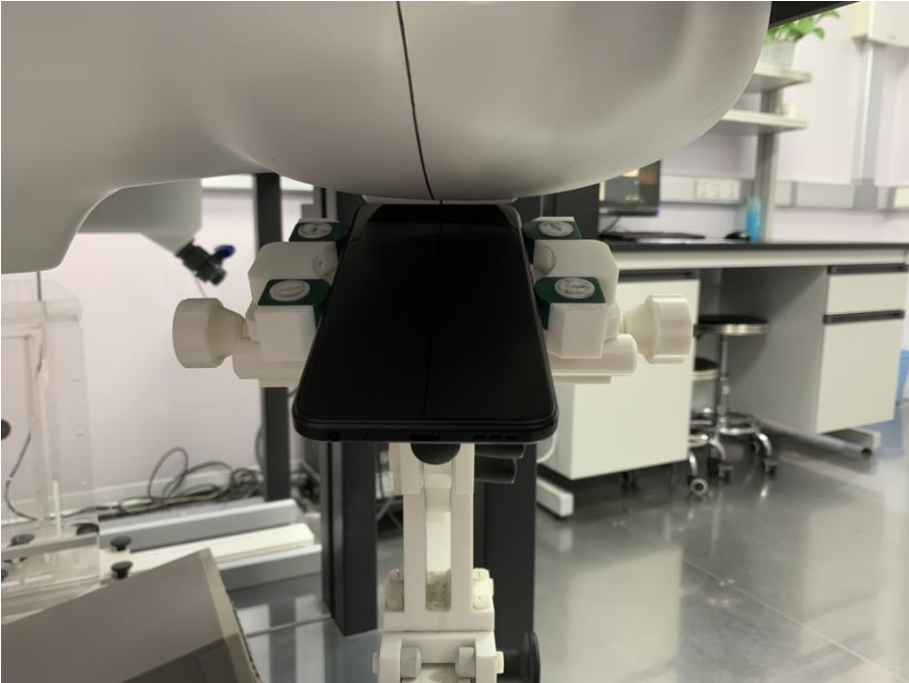

17 Setup Photos

Annex D. Test Setup Photos

Head Exposure Conditions

Right Cheek

Right Tilt

Left Cheek

Left Tilt

Body mode Exposure Conditions
Test distance: 10mm

Body Front

Body Back

Body Right

Body Top