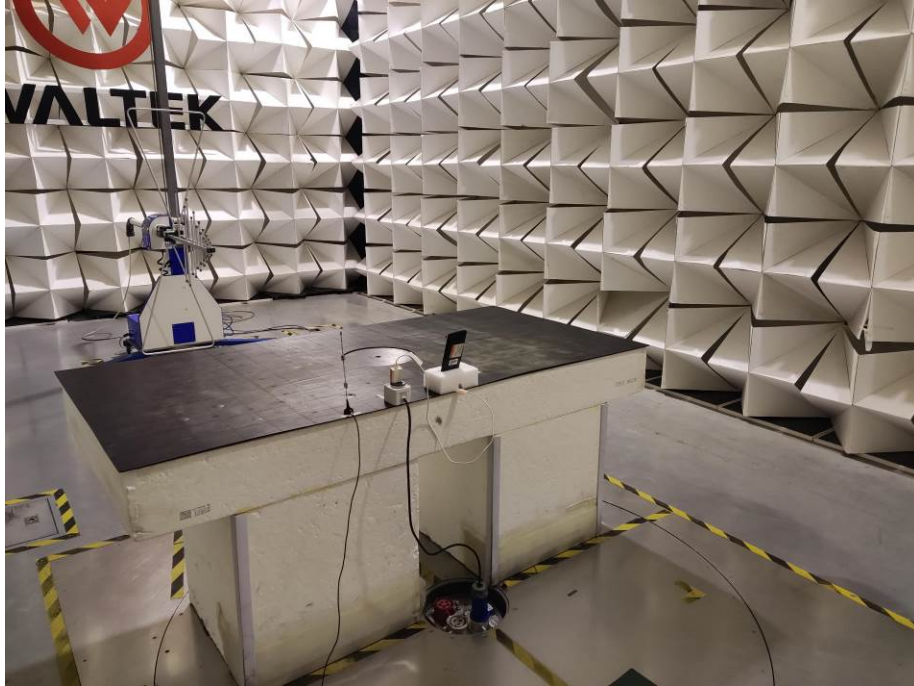

Appendix-Silver Max Pro-2-Photos

2G/3G/4G Setup photo Model Silver Max Pro-2 FCC ID: 2AEPISILVERMAXPRO2

Photograph - Spurious Emissions Radiated Test Setup

For 30MHz-1000MHz Test Site 2#

For Above 1GHz Test Site 1#