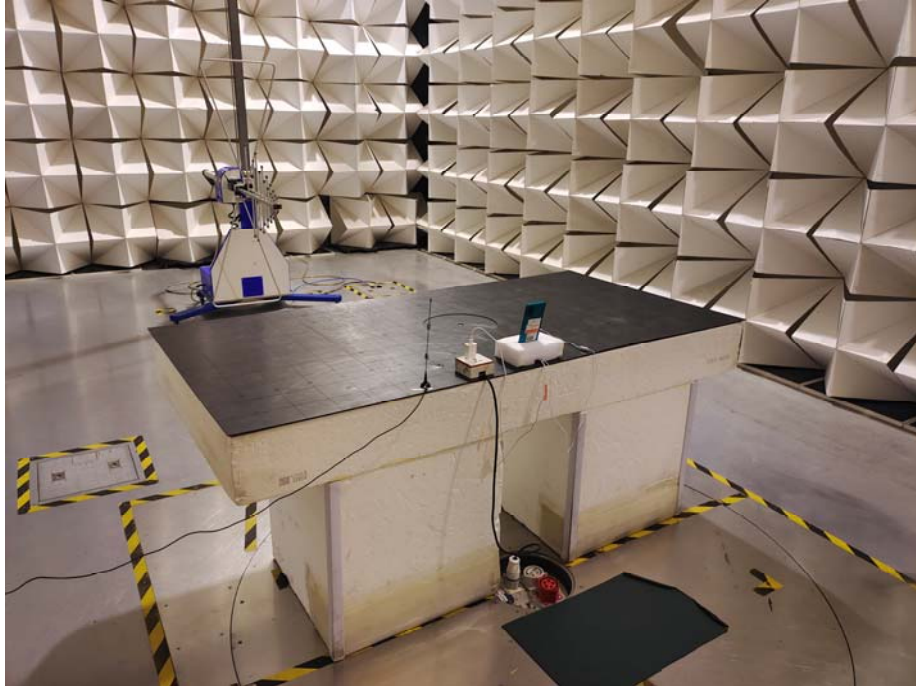

Appendix-Silver Max Pro-Photos

2G/3G/4G Setup photo Model Silver Max Pro FCC ID: 2AEPISILVERMAXPRO

Photograph - Spurious Emissions Radiated Test Setup

For 30MHz-1000MHz Test Site 2#

For Above 1GHz Test Site 1#