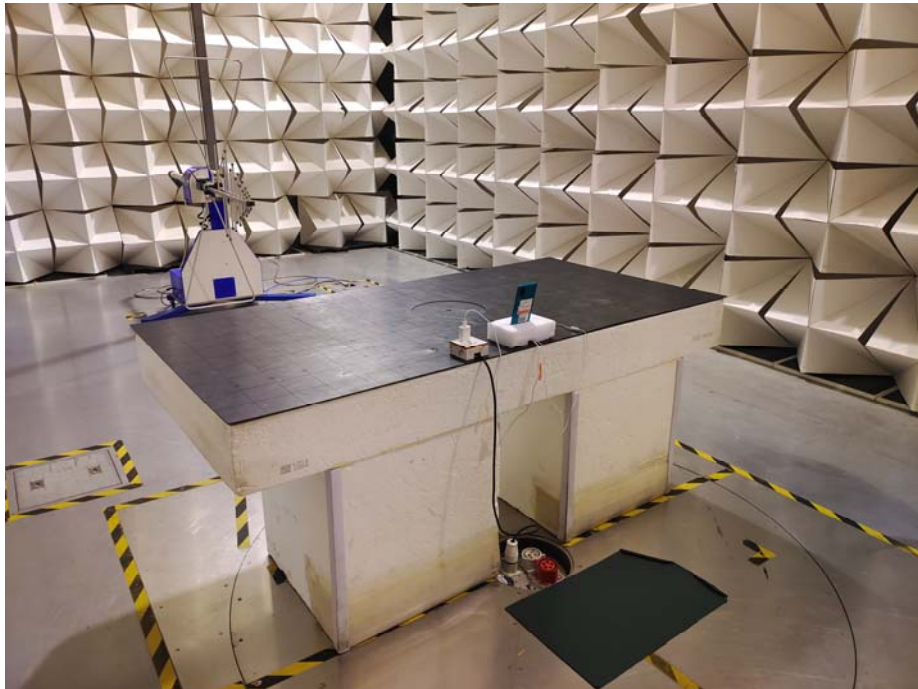

Appendix-Silver Max Pro-Photos

Photographs –Constructional Details

WiFi/BT/BLE Setup photo Model Silver Max Pro FCC ID: 2AEPISILVERMAXPRO

Photograph – Conducted Emission Test Setup

Test Site 1#

Photograph - Spurious Emissions Radiated Test Setup

Below 30MHz Test Site 2#

Appendix-Silver Max Pro-Photos

For 30MHz-1000MHz Test Site 2#

For Above 1GHz Test Site 1#