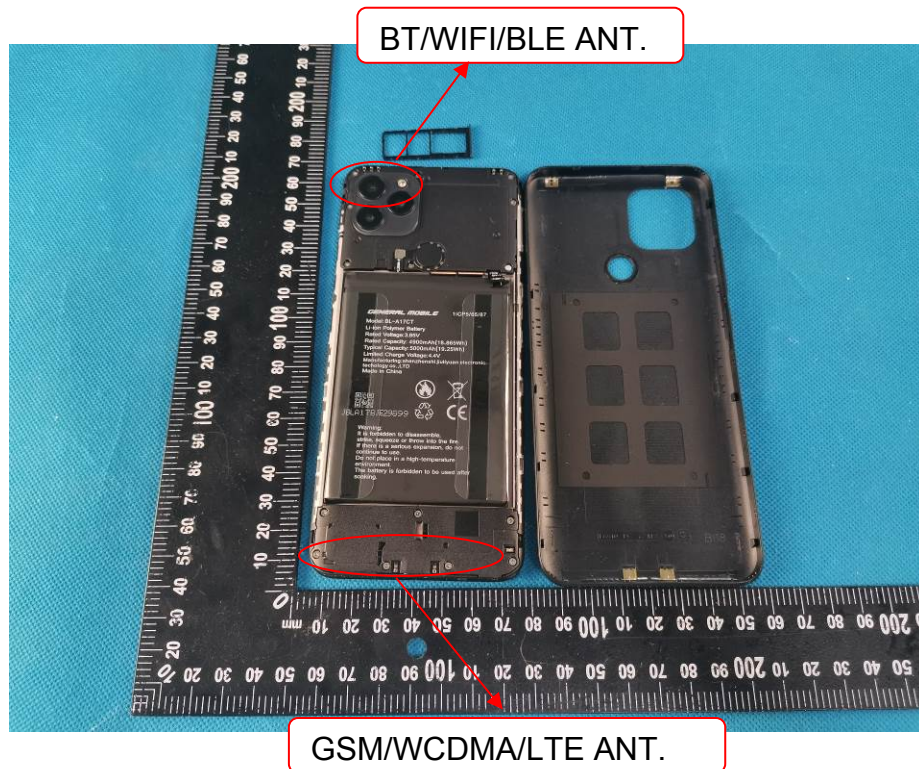

Appendix-Silver Max Lite 2-Photos

EUT – Internal View Model Silver Max Lite 2 FCC ID: 2AEPISILVERMAXLITE2

Appendix-Silver Max Lite 2-Photos

Appendix-Silver Max Lite 2-Photos

Appendix-Silver Max Lite 2-Photos

Appendix-Silver Max Lite 2-Photos

Appendix-Silver Max Lite 2-Photos

Appendix-Silver Max Lite 2-Photos

Appendix-Silver Max Lite 2-Photos

Appendix-Silver Max Lite 2-Photos

====End=====