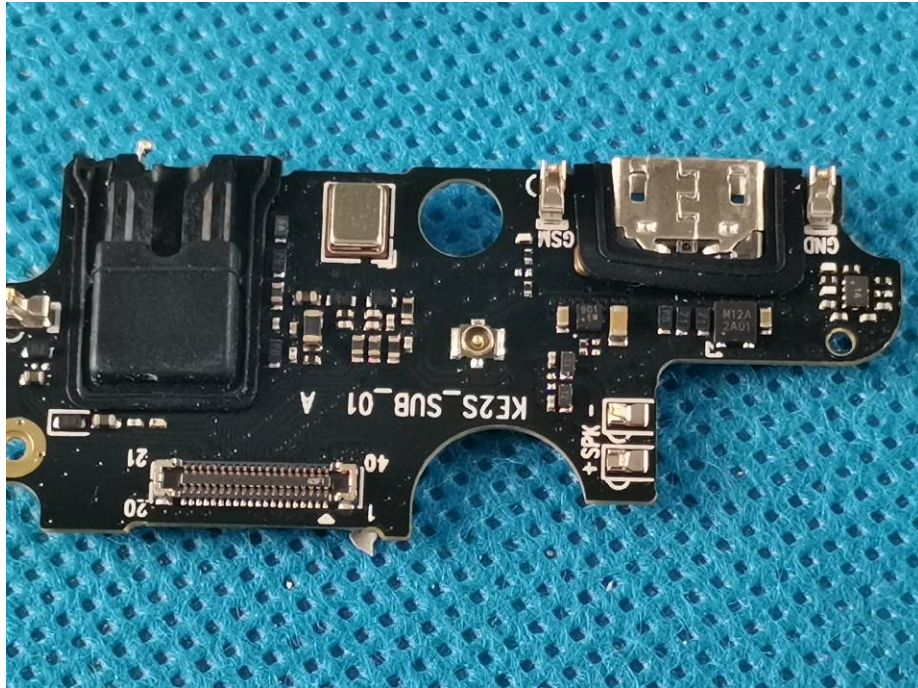

Appendix-Silver Max Lite 2-Photos

EUT – Internal View Model Silver Max Lite 2 FCC ID: 2AEPISILVERMAXLITE2

Appendix-Silver Max Lite 2-Photos

Appendix-Silver Max Lite 2-Photos

Appendix-Silver Max Lite 2-Photos

Appendix-Silver Max Lite 2-Photos

Appendix-Silver Max Lite 2-Photos

Appendix-Silver Max Lite 2-Photos

Appendix-Silver Max Lite 2-Photos

Appendix-Silver Max Lite 2-Photos

====End=====