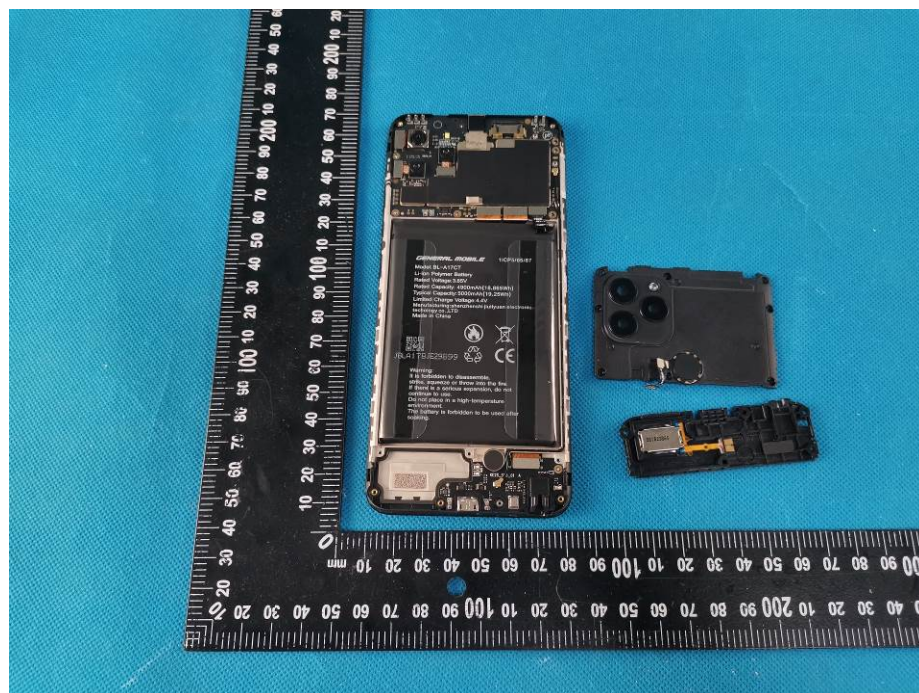

Appendix-Silver Max Lite 2-Photos

EUT – Internal View Model Silver Max Lite 2 FCC ID: 2AEPISILVERMAXLITE2

Appendix-Silver Max Lite 2-Photos

Appendix-Silver Max Lite 2-Photos

Appendix-Silver Max Lite 2-Photos

Appendix-Silver Max Lite 2-Photos

Appendix-Silver Max Lite 2-Photos

Appendix-Silver Max Lite 2-Photos

Appendix-Silver Max Lite 2-Photos

Appendix-Silver Max Lite 2-Photos

====End=====