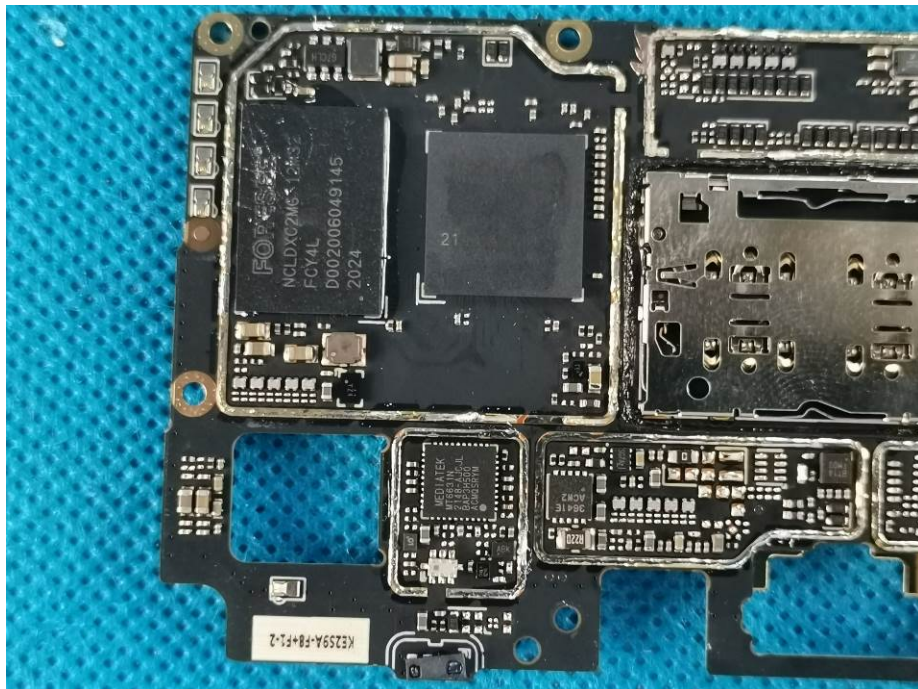

Appendix-Silver Max Lite 2-Photos

EUT – Internal View Model Silver Max Lite 2 FCC ID: 2AEPISILVERMAXLITE2

Appendix-Silver Max Lite 2-Photos

Appendix-Silver Max Lite 2-Photos

Appendix-Silver Max Lite 2-Photos

Appendix-Silver Max Lite 2-Photos

Appendix-Silver Max Lite 2-Photos

Appendix-Silver Max Lite 2-Photos

Appendix-Silver Max Lite 2-Photos

Appendix-Silver Max Lite 2-Photos

====End=====