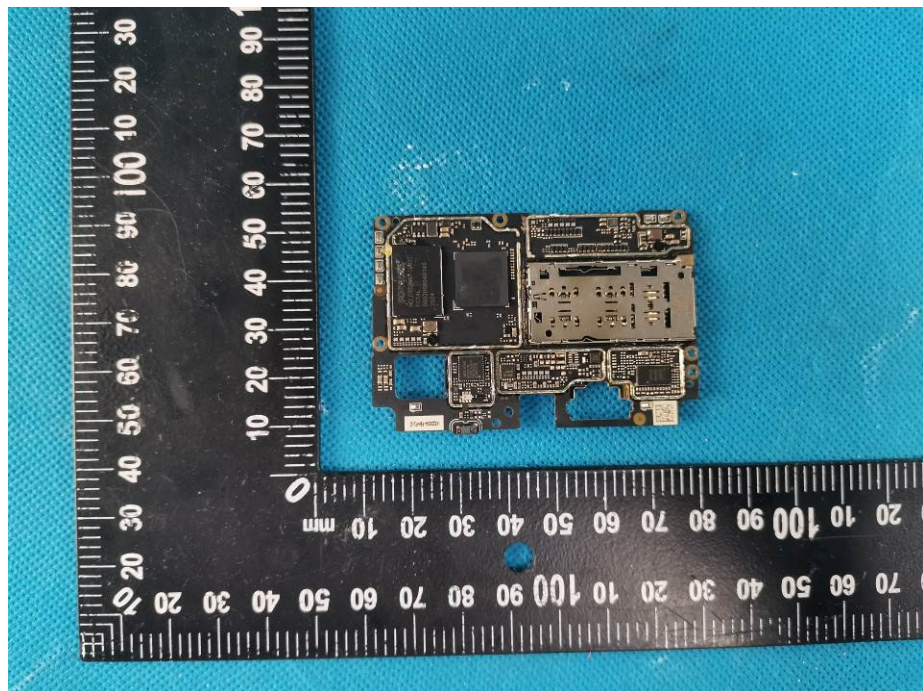

Appendix-Silver Max Lite 2-Photos

EUT – Internal View Model Silver Max Lite 2 FCC ID: 2AEPISILVERMAXLITE2

Appendix-Silver Max Lite 2-Photos

Appendix-Silver Max Lite 2-Photos

Appendix-Silver Max Lite 2-Photos

Appendix-Silver Max Lite 2-Photos

Appendix-Silver Max Lite 2-Photos

Appendix-Silver Max Lite 2-Photos

Appendix-Silver Max Lite 2-Photos

Appendix-Silver Max Lite 2-Photos

====End=====