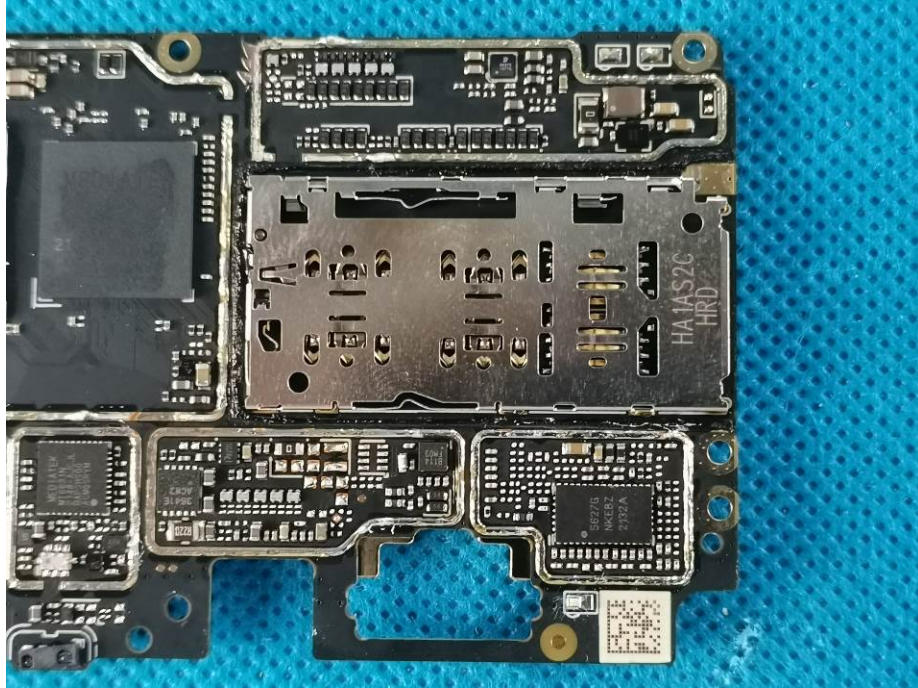

Appendix-Silver Max Lite 2-Photos

EUT – Internal View Model Silver Max Lite 2 FCC ID: 2AEPISILVERMAXLITE2

Appendix-Silver Max Lite 2-Photos

Appendix-Silver Max Lite 2-Photos

Appendix-Silver Max Lite 2-Photos

Appendix-Silver Max Lite 2-Photos

Appendix-Silver Max Lite 2-Photos

Appendix-Silver Max Lite 2-Photos

Appendix-Silver Max Lite 2-Photos

Appendix-Silver Max Lite 2-Photos

====End=====