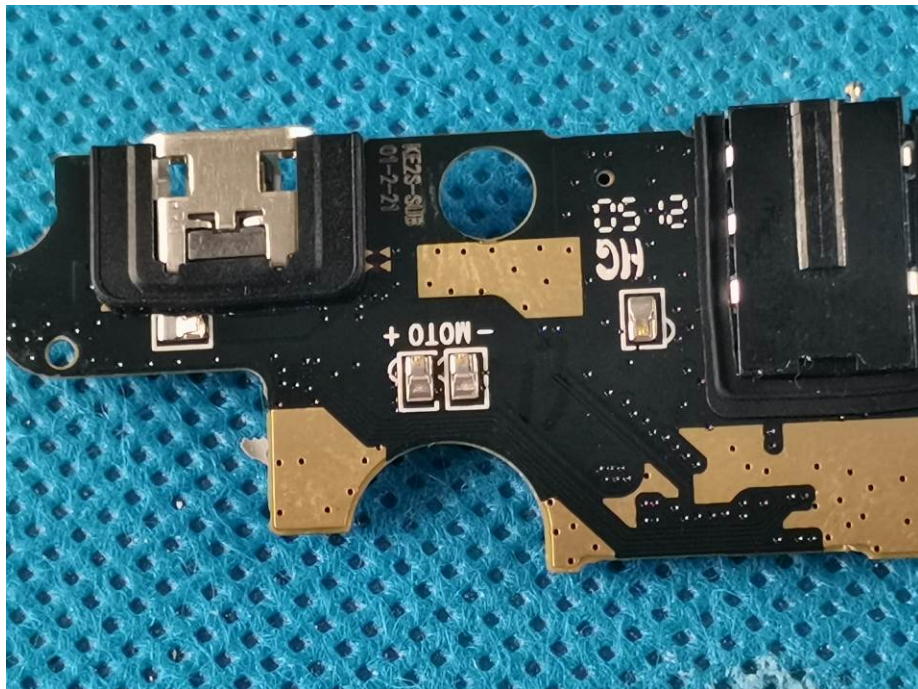

Appendix-Silver Max Lite 2-Photos

EUT – Internal View Model Silver Max Lite 2 FCC ID: 2AEPISILVERMAXLITE2

Appendix-Silver Max Lite 2-Photos

Appendix-Silver Max Lite 2-Photos

Appendix-Silver Max Lite 2-Photos

Appendix-Silver Max Lite 2-Photos

Appendix-Silver Max Lite 2-Photos

Appendix-Silver Max Lite 2-Photos

Appendix-Silver Max Lite 2-Photos

Appendix-Silver Max Lite 2-Photos

====End=====