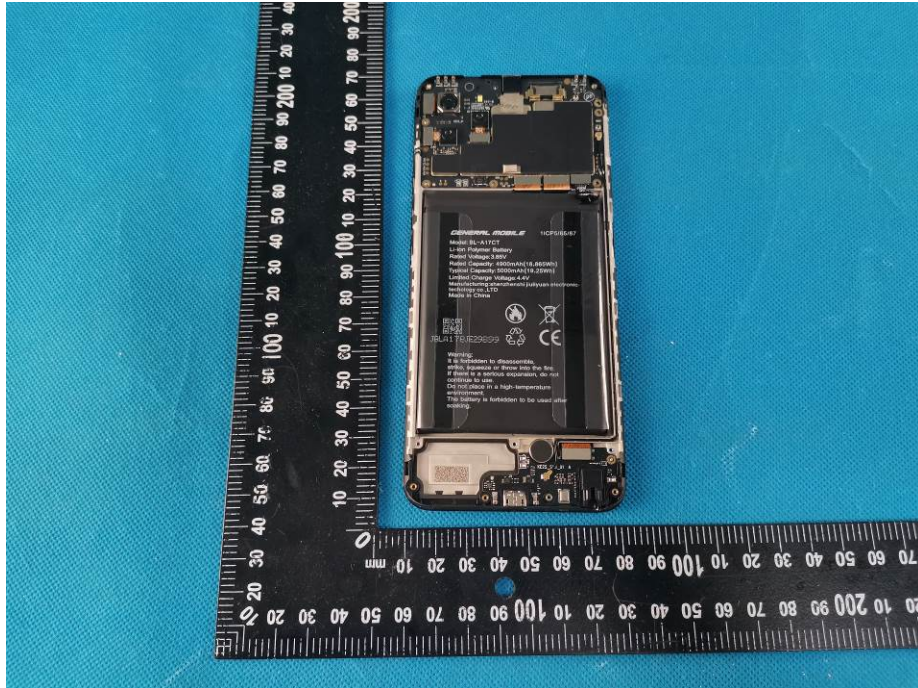

Appendix-Silver Max Lite 2-Photos

EUT – Internal View Model Silver Max Lite 2 FCC ID: 2AEPISILVERMAXLITE2

Appendix-Silver Max Lite 2-Photos

Appendix-Silver Max Lite 2-Photos

Appendix-Silver Max Lite 2-Photos

Appendix-Silver Max Lite 2-Photos

Appendix-Silver Max Lite 2-Photos

Appendix-Silver Max Lite 2-Photos

Appendix-Silver Max Lite 2-Photos

Appendix-Silver Max Lite 2-Photos

====End=====