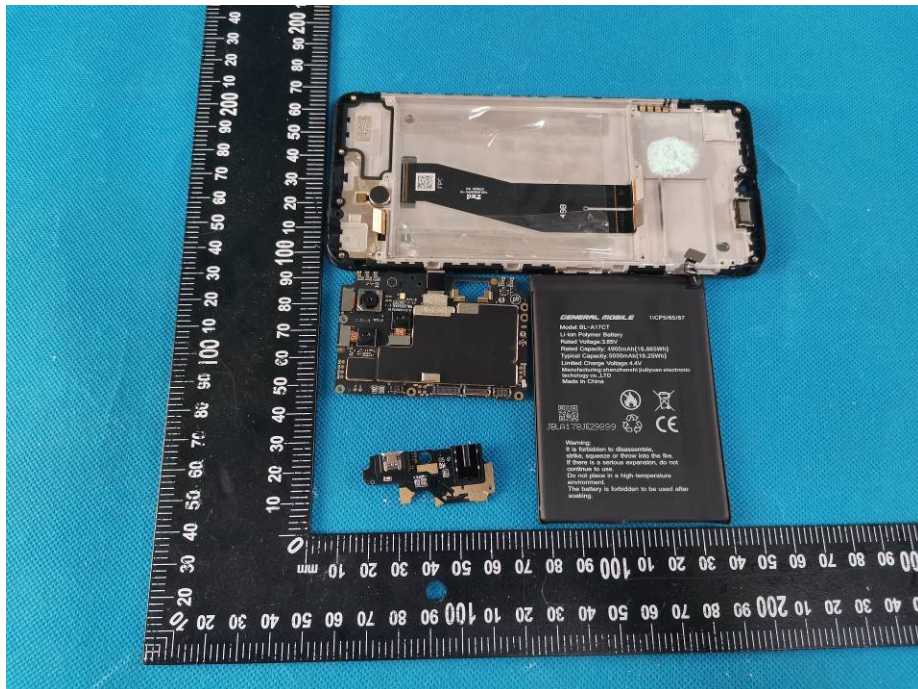

Appendix-Silver Max Lite 2-Photos

EUT – Internal View Model Silver Max Lite 2 FCC ID: 2AEPISILVERMAXLITE2

Appendix-Silver Max Lite 2-Photos

Appendix-Silver Max Lite 2-Photos

Appendix-Silver Max Lite 2-Photos

Appendix-Silver Max Lite 2-Photos

Appendix-Silver Max Lite 2-Photos

Appendix-Silver Max Lite 2-Photos

Appendix-Silver Max Lite 2-Photos

Appendix-Silver Max Lite 2-Photos

====End=====