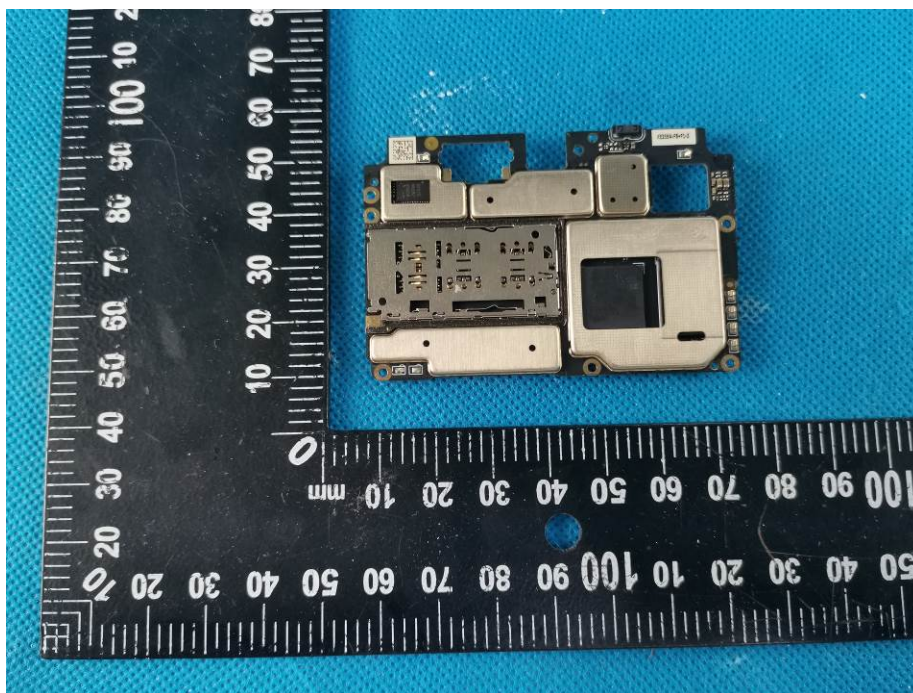

Appendix-Silver Max Lite 2-Photos

EUT – Internal View Model Silver Max Lite 2 FCC ID: 2AEPISILVERMAXLITE2

Appendix-Silver Max Lite 2-Photos

Appendix-Silver Max Lite 2-Photos

Appendix-Silver Max Lite 2-Photos

Appendix-Silver Max Lite 2-Photos

Appendix-Silver Max Lite 2-Photos

Appendix-Silver Max Lite 2-Photos

Appendix-Silver Max Lite 2-Photos

Appendix-Silver Max Lite 2-Photos

====End=====