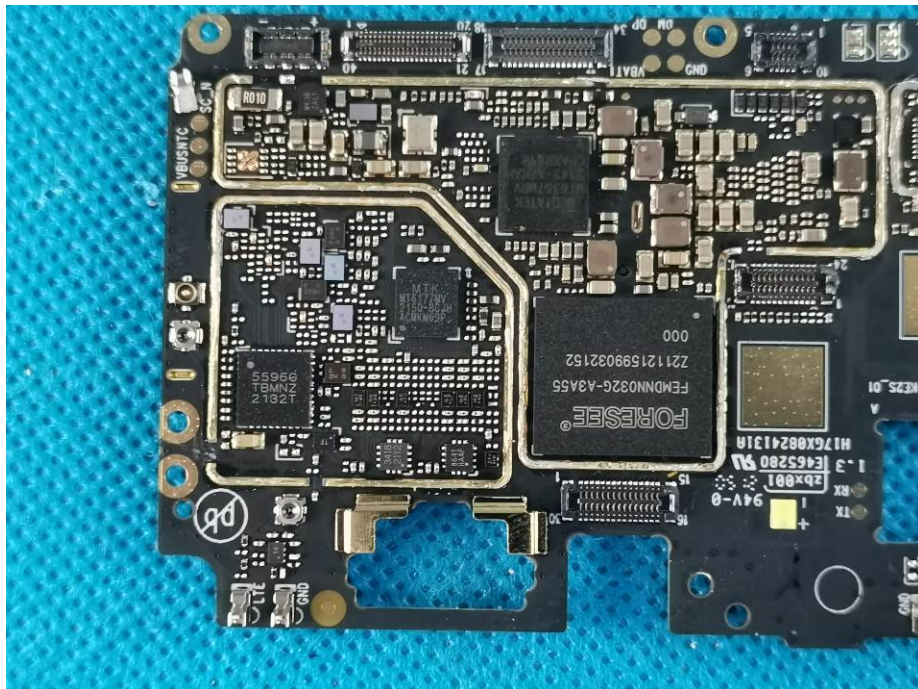

Appendix-Silver Max Lite 2-Photos

EUT – Internal View Model Silver Max Lite 2 FCC ID: 2AEPISILVERMAXLITE2

Appendix-Silver Max Lite 2-Photos

Appendix-Silver Max Lite 2-Photos

Appendix-Silver Max Lite 2-Photos

Appendix-Silver Max Lite 2-Photos

Appendix-Silver Max Lite 2-Photos

Appendix-Silver Max Lite 2-Photos

Appendix-Silver Max Lite 2-Photos

Appendix-Silver Max Lite 2-Photos

====End=====