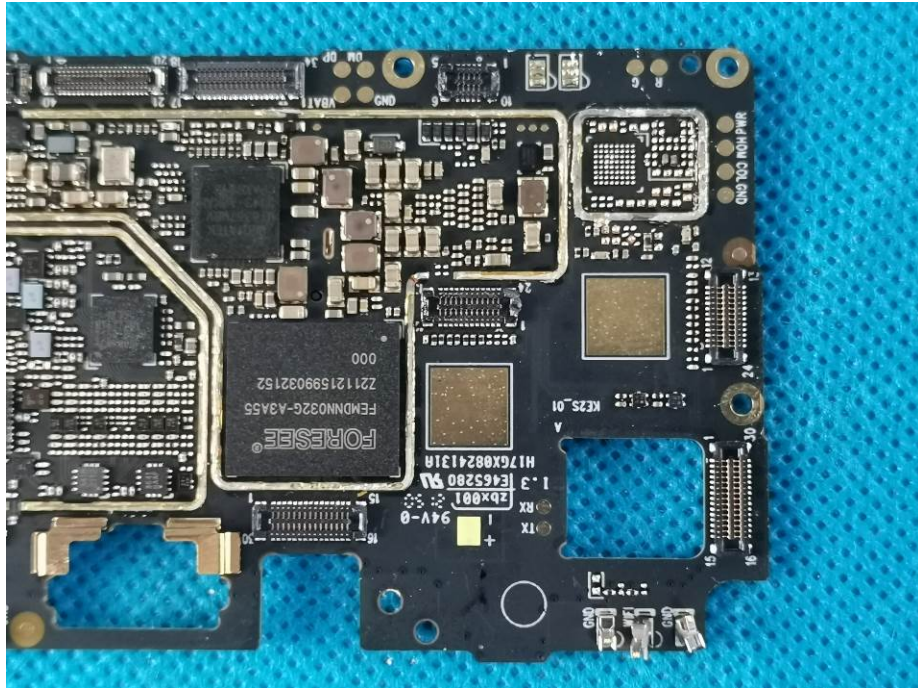

Appendix-Silver Max Lite 2-Photos

EUT – Internal View Model Silver Max Lite 2 FCC ID: 2AEPISILVERMAXLITE2

Appendix-Silver Max Lite 2-Photos

Appendix-Silver Max Lite 2-Photos

Appendix-Silver Max Lite 2-Photos

Appendix-Silver Max Lite 2-Photos

Appendix-Silver Max Lite 2-Photos

Appendix-Silver Max Lite 2-Photos

Appendix-Silver Max Lite 2-Photos

Appendix-Silver Max Lite 2-Photos

====End=====