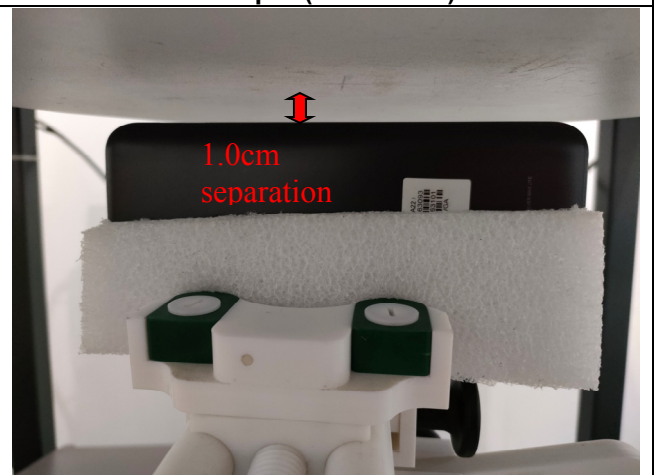

Annex D. Test Setup Photos

Head Exposure Conditions

Right Cheek

Right Tilt

Left Cheek

Left Tilt

Body mode Exposure Conditions
Test distance: 10mm

Body Front

Body Back

Body Right

Body Top

17 Setup Photos

Hotspot(LCD Up)

Hotspot (LCD Down)

Hotspot(Right Edge)

Hotspot(Left Edge)

Hotspot(Top Edge)

Hotspot(Bottom Edge)