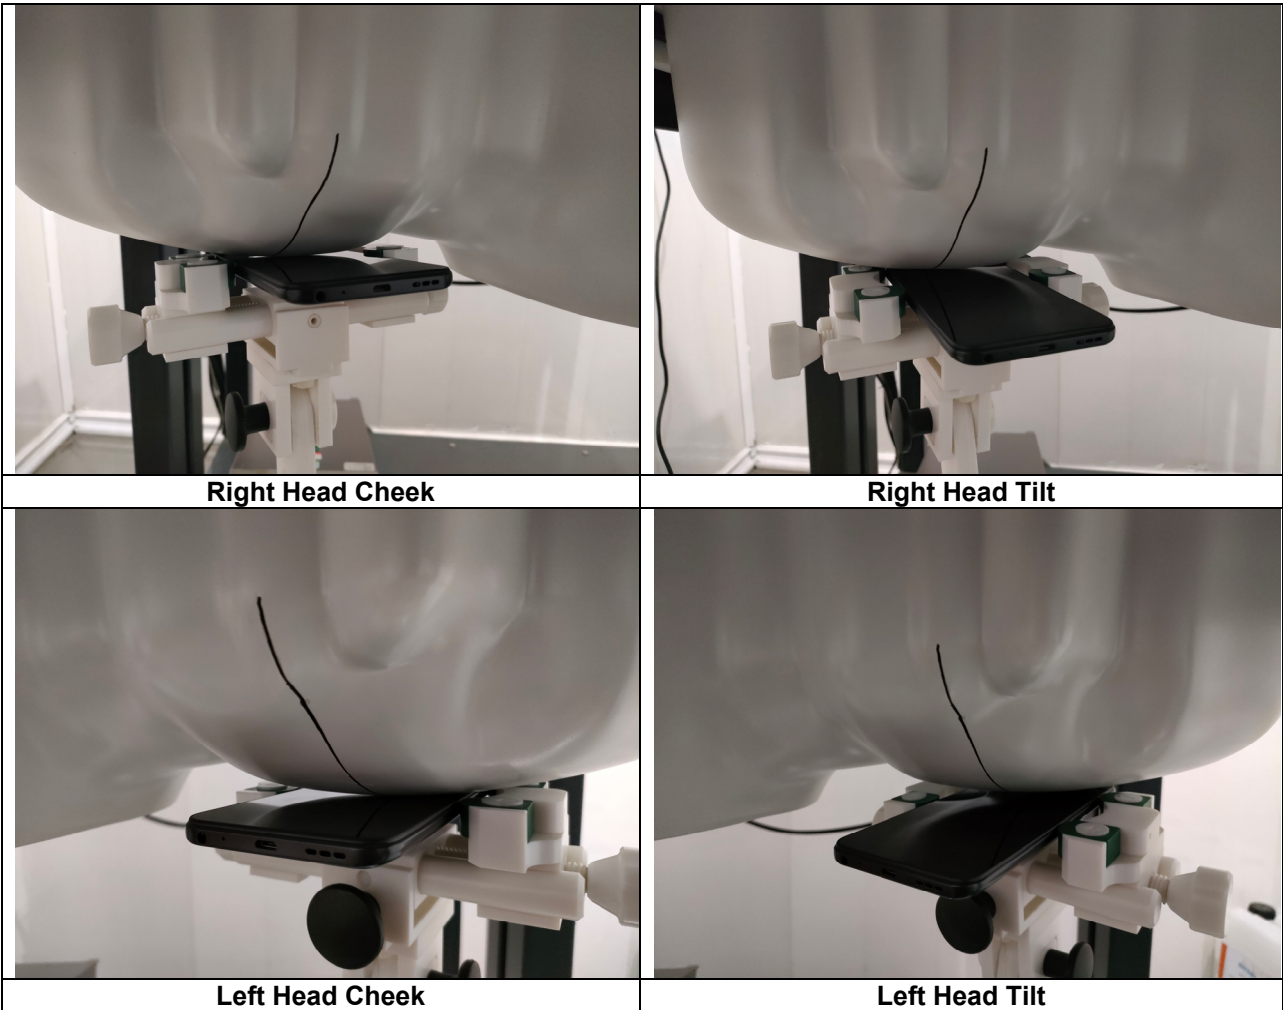

Annex D. Test Setup Photos

Head Exposure Conditions

Right Cheek

Right Tilt

Left Cheek

Left Tilt

Body mode Exposure Conditions
Test distance: 10mm

Body Front

Body Back

Body Right

Body Top

17 Setup Photos

Hotspot(LCD Up)

Hotspot (LCD Down)

Hotspot(Right Edge)

Hotspot(Left Edge)

Hotspot(Top Edge)

Hotspot(Bottom Edge)