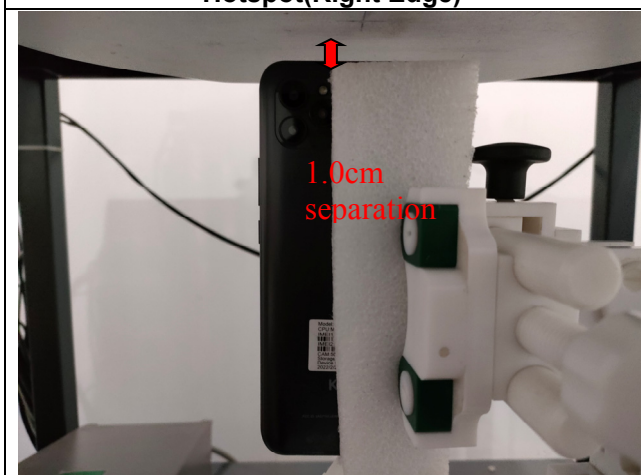

Annex D. Test Setup Photos

Head Exposure Conditions

Right Cheek

Right Tilt

Left Cheek

Left Tilt

Body mode Exposure Conditions
Test distance: 10mm

Body Front

Body Back

Body Right

Body Top

17 Setup Photos

Hotspot(LCD Up)

Hotspot (LCD Down)

Hotspot(Right Edge)

Hotspot(Left Edge)

Hotspot(Top Edge)

Hotspot(Bottom Edge)