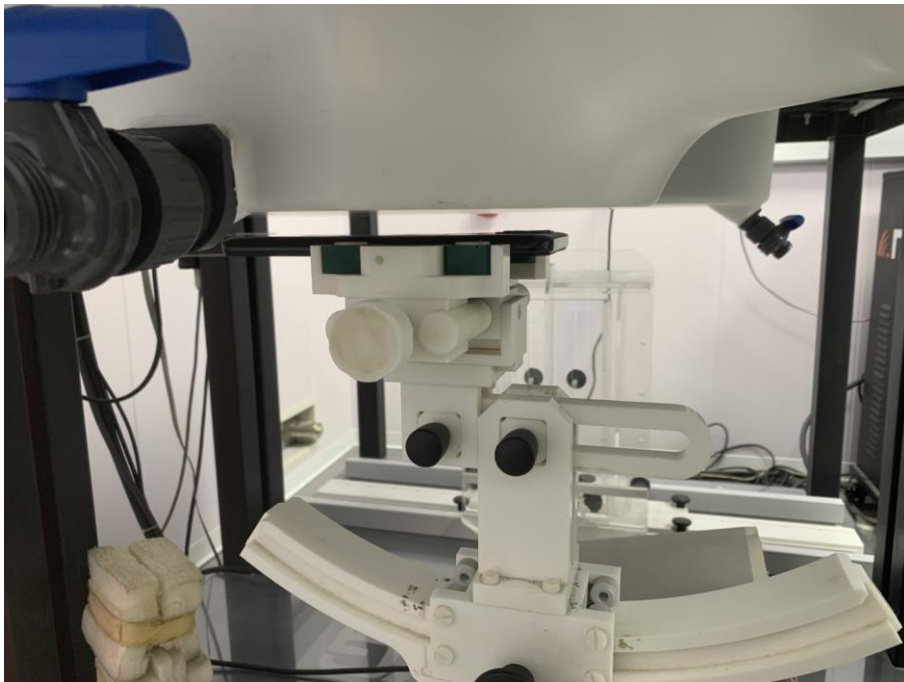

Annex D. Test Setup Photos

Head Exposure Conditions

Right Cheek

Right Tilt

Left Cheek

Left Tilt

Body mode Exposure Conditions
Test distance: 10mm

Body Front

Body Back

Body Right

Body Top

17 Setup Photos

Hotspot(LCD Up)

Hotspot (LCD Down)

Hotspot(Right Edge)

Hotspot(Left Edge)

Hotspot(Top Edge)

Hotspot(Bottom Edge)