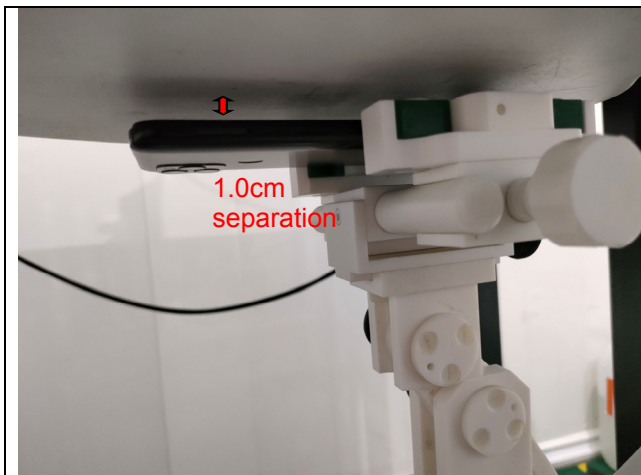

Annex D. Test Setup Photos

Head Exposure Conditions

Right Cheek

Right Tilt

Left Cheek

Left Tilt

Body mode Exposure Conditions
Test distance: 10mm

Body Front

Body Back

Body Right

Body Top

17 Setup Photos

Hotspot(LCD Up)

Hotspot (LCD Down)

Hotspot(Right Edge)

Hotspot(Left Edge)