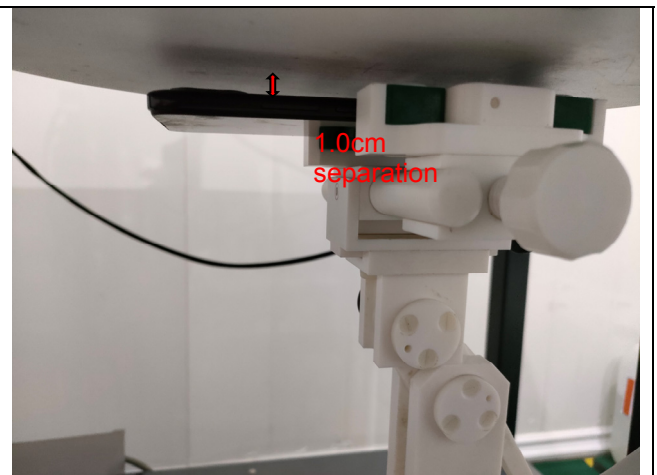

Annex D. Test Setup Photos

Head Exposure Conditions

Right Cheek

Right Tilt

Left Cheek

Left Tilt

Body mode Exposure Conditions
Test distance: 10mm

Body Front

Body Back

Body Right

Body Top

17 Setup Photos

Hotspot(LCD Up)

Hotspot (LCD Down)

Hotspot(Right Edge)

Hotspot(Left Edge)