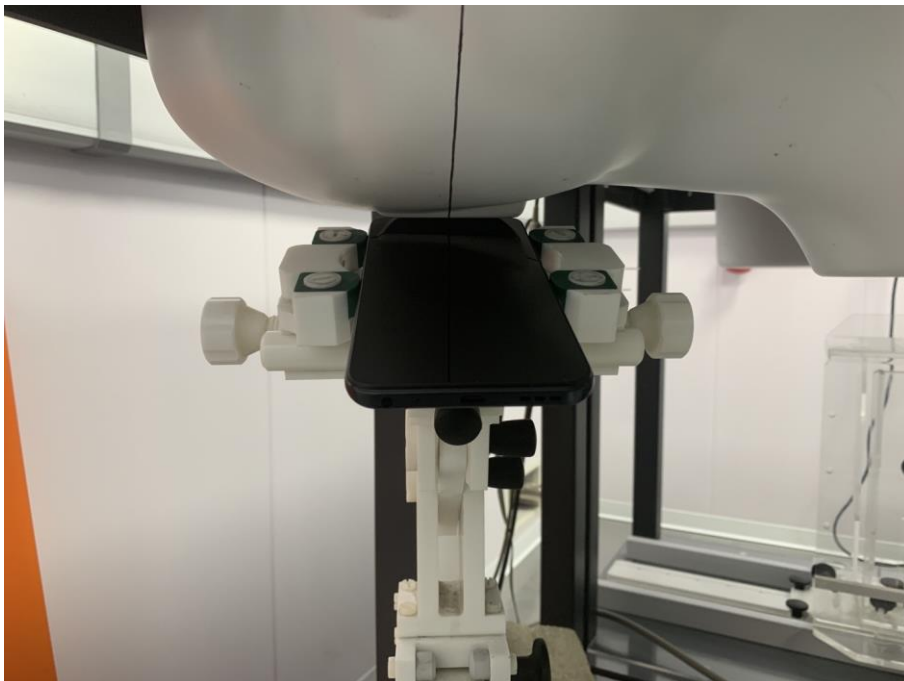

Annex D. Test Setup Photos

Head Exposure Conditions

Right Cheek

Right Tilt

Left Cheek

Left Tilt

Body mode Exposure Conditions
Test distance: 10mm

Body Front

Body Back

Body Right

Body Top

17 Setup Photos

Hotspot(LCD Up)

Hotspot (LCD Down)

Hotspot(Right Edge)

Hotspot(Left Edge)

Hotspot(Top Edge)

Hotspot(Bottom Edge)