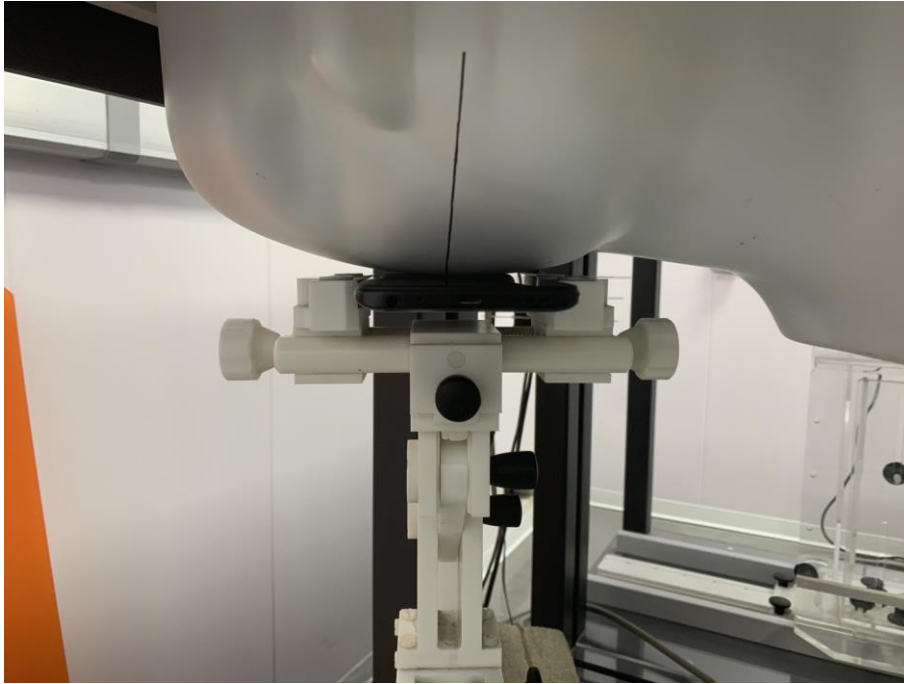

Annex D. Test Setup Photos

Head Exposure Conditions

Right Cheek

Right Tilt

Left Cheek

Left Tilt

Body mode Exposure Conditions
Test distance: 10mm

Body Front

Body Back

Body Right

Body Top

17 Setup Photos

Hotspot(LCD Up)

Hotspot (LCD Down)

Hotspot(Right Edge)

Hotspot(Left Edge)

Hotspot(Top Edge)

Hotspot(Bottom Edge)