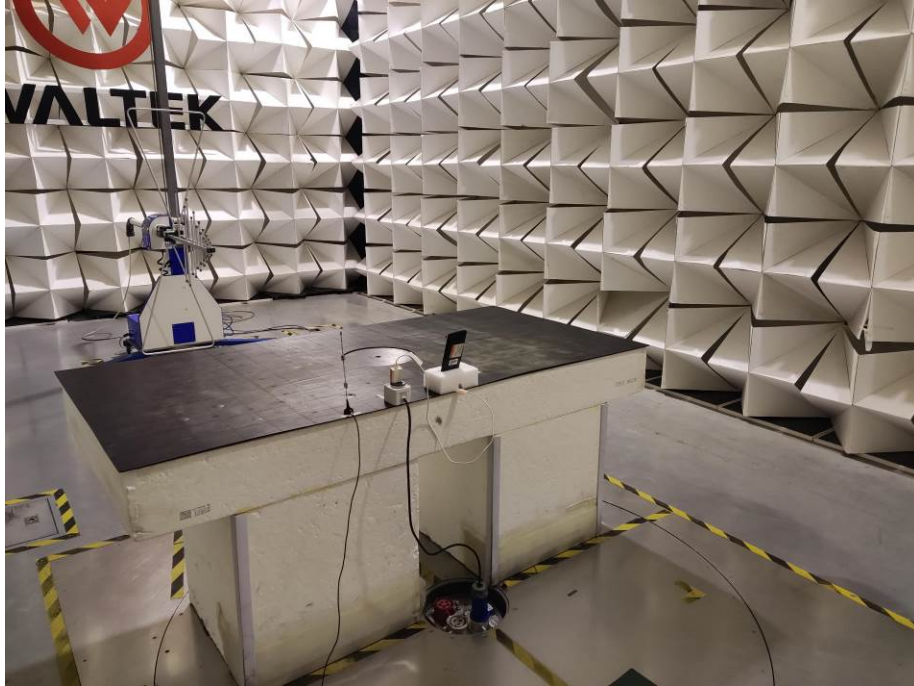

## Appendix- Silver Max Lite 2-Photos

---

**2G/3G/4G Setup photo Model Silver Max Lite 2 FCC ID: 2AEPISILVERMAXLITE2**

**Photograph - Spurious Emissions Radiated Test Setup**

For 30MHz-1000MHz Test Site 2#