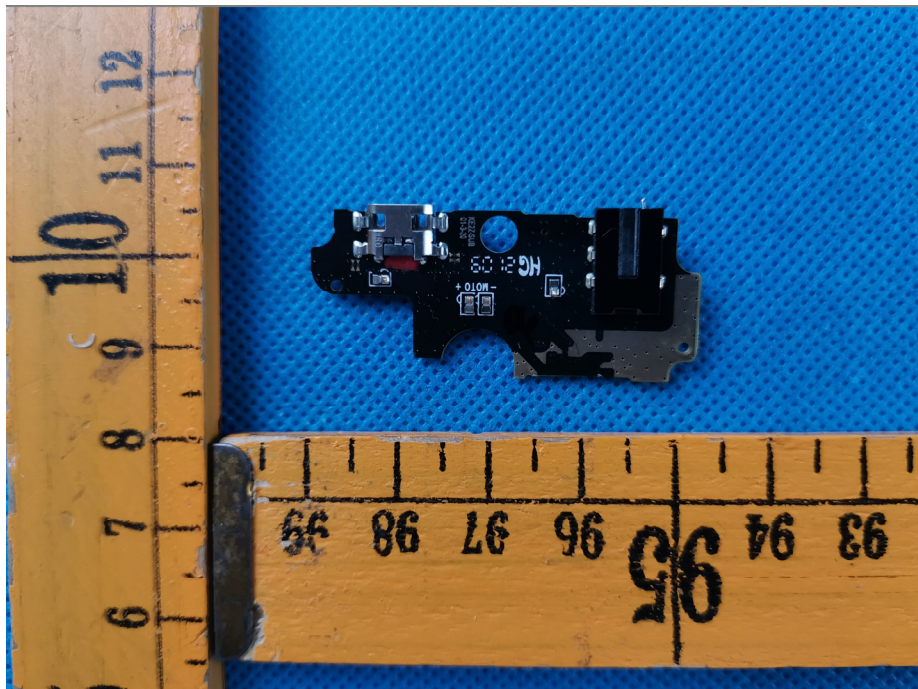

Appendix- Silver Max Lite-Photos