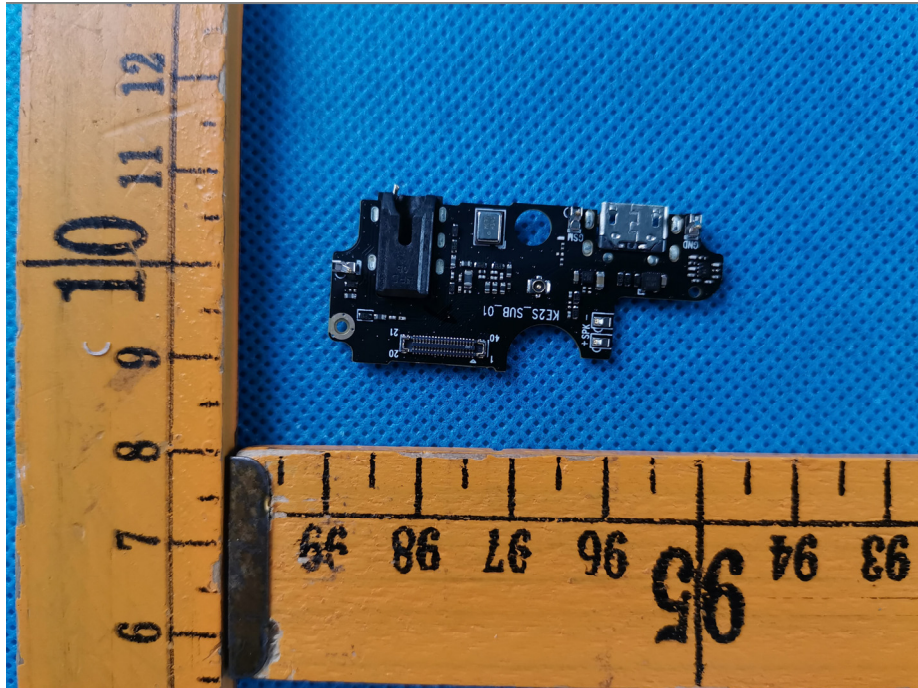

Appendix- Silver Max Lite-Photos