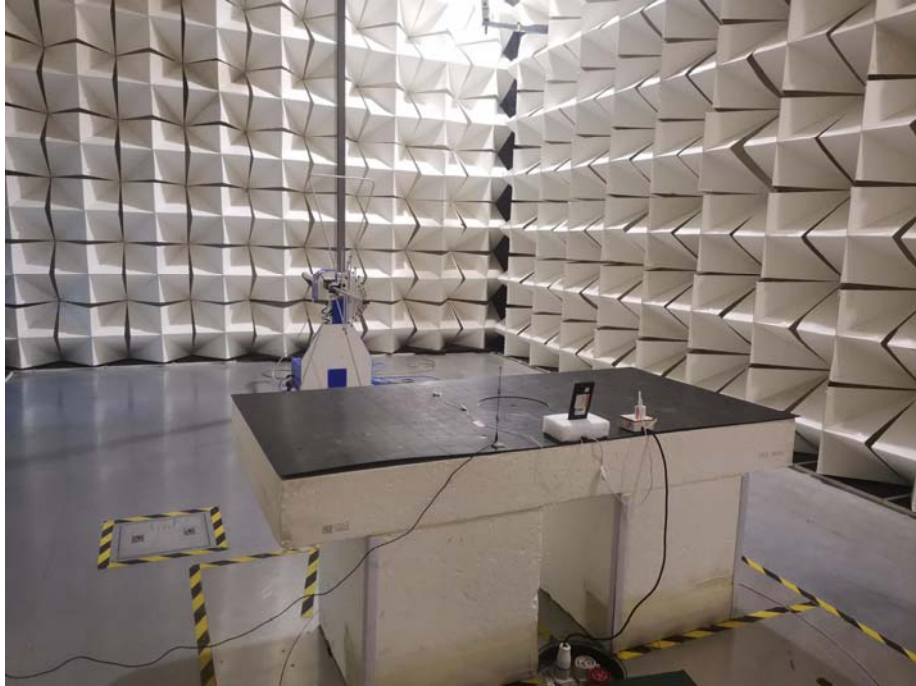

## Appendix- Silver Max Lite-Photos

---

**2G/3G/4G Setup photo Model Silver Max Lite FCC ID: 2AEPISILVERMAXLITE**

**Photograph - Spurious Emissions Radiated Test Setup**

For 30MHz-1000MHz Test Site 2#

For Above 1GHz Test Site 1#