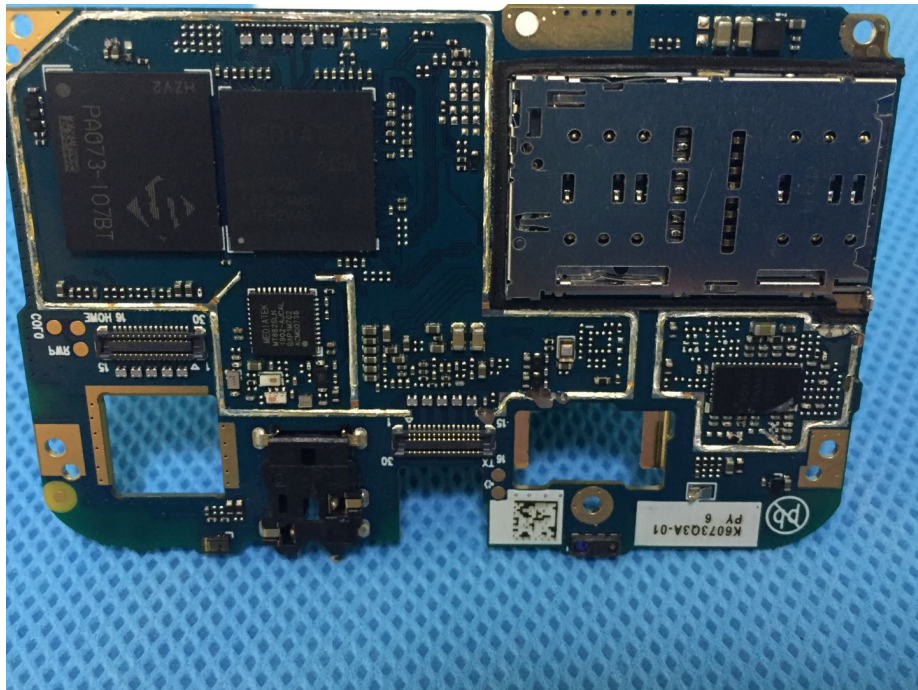

EUT – Internal View Model Silver Max FCC ID: 2AEPISILVERMAX

Appendix-Silver Max-Photos

Appendix-Silver Max-Photos

Appendix-Silver Max-Photos