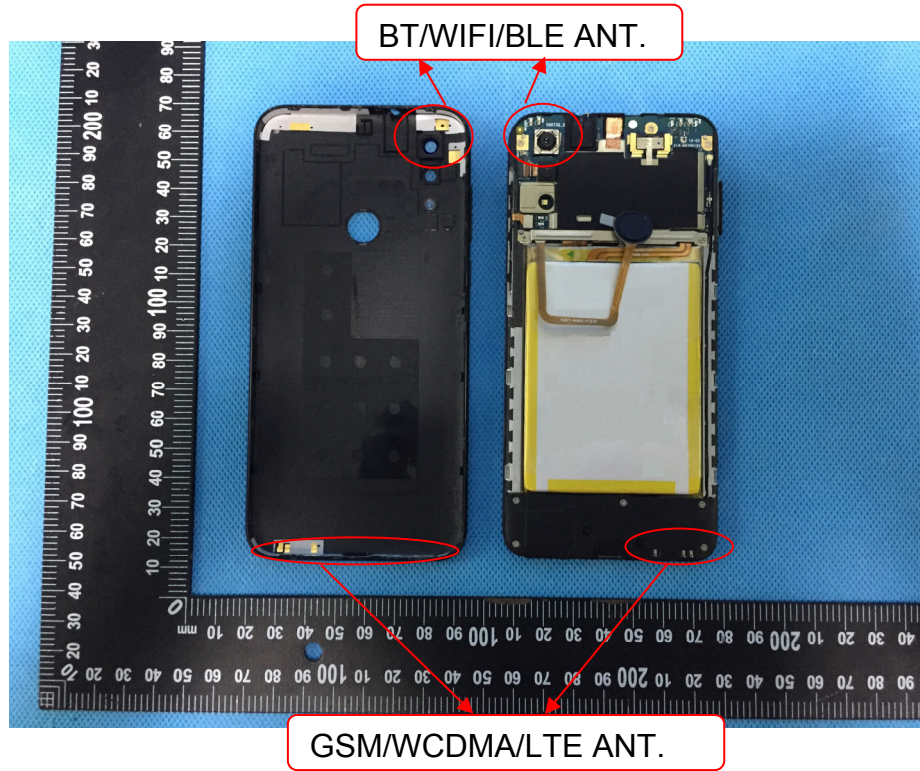

EUT – Internal View Model Silver Max FCC ID: 2AEPISILVERMAX

Appendix-Silver Max-Photos

Appendix-Silver Max-Photos

Appendix-Silver Max-Photos