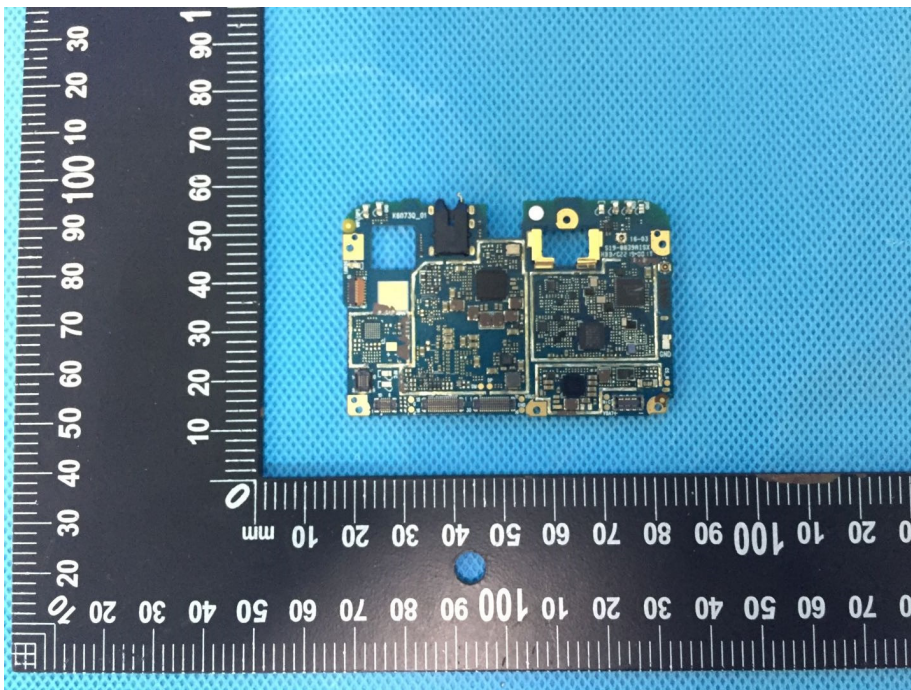

EUT – Internal View Model Silver Max FCC ID: 2AEPISILVERMAX

Appendix-Silver Max-Photos

Appendix-Silver Max-Photos

Appendix-Silver Max-Photos