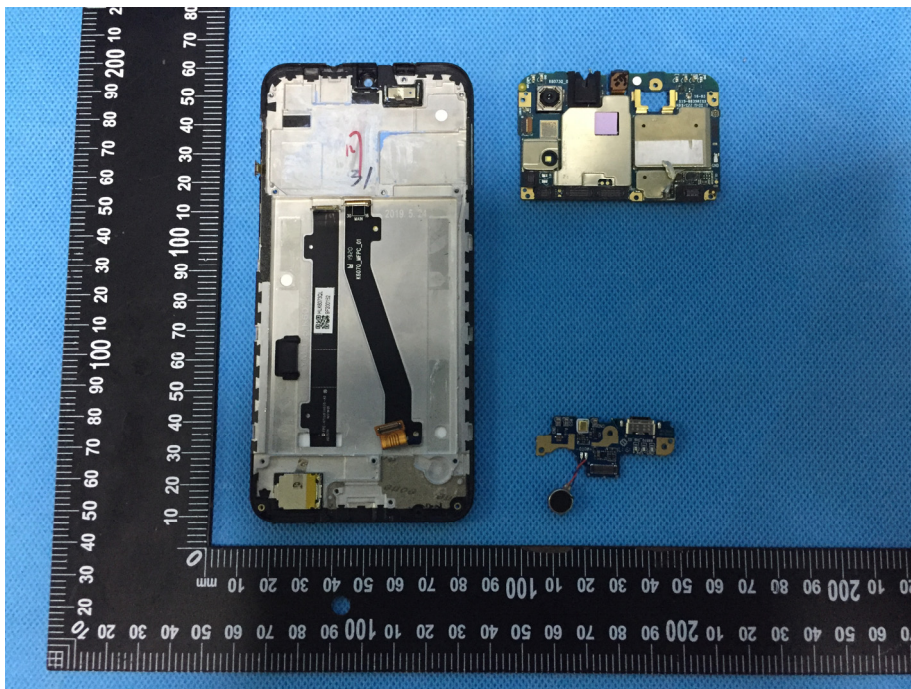

EUT – Internal View Model Silver Max FCC ID: 2AEPISILVERMAX

Appendix-Silver Max-Photos

Appendix-Silver Max-Photos

Appendix-Silver Max-Photos