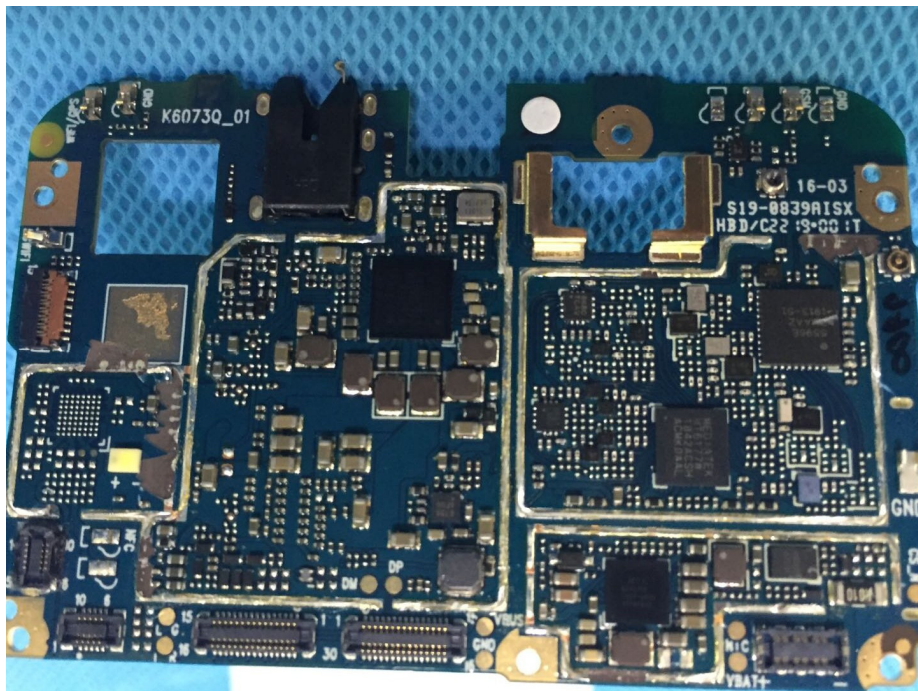

EUT – Internal View Model Silver Max FCC ID: 2AEPISILVERMAX

Appendix-Silver Max-Photos

Appendix-Silver Max-Photos

Appendix-Silver Max-Photos