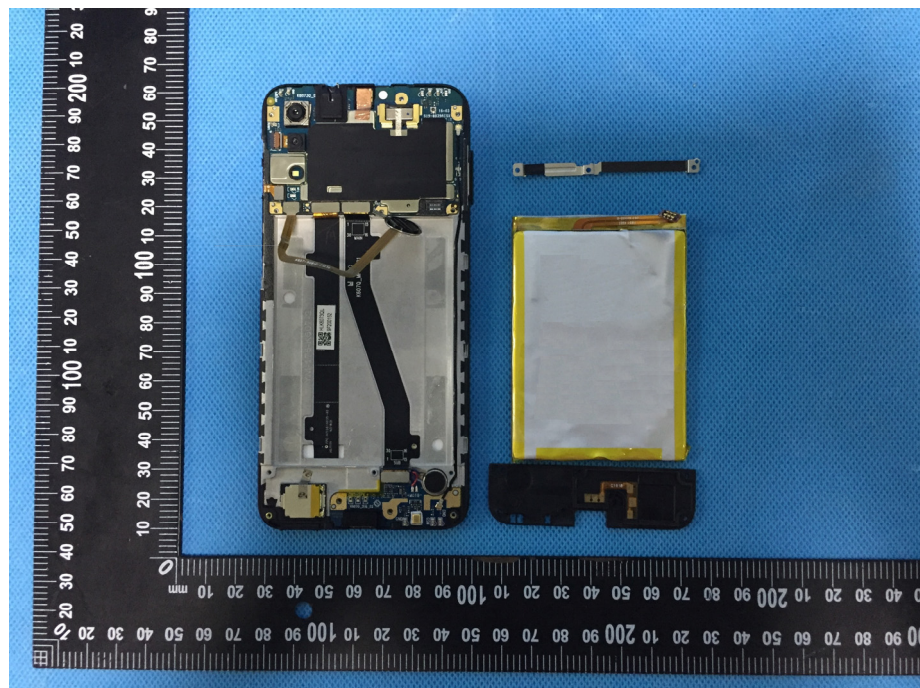

EUT – Internal View Model Silver Max FCC ID: 2AEPISILVERMAX

Appendix-Silver Max-Photos

Appendix-Silver Max-Photos

Appendix-Silver Max-Photos