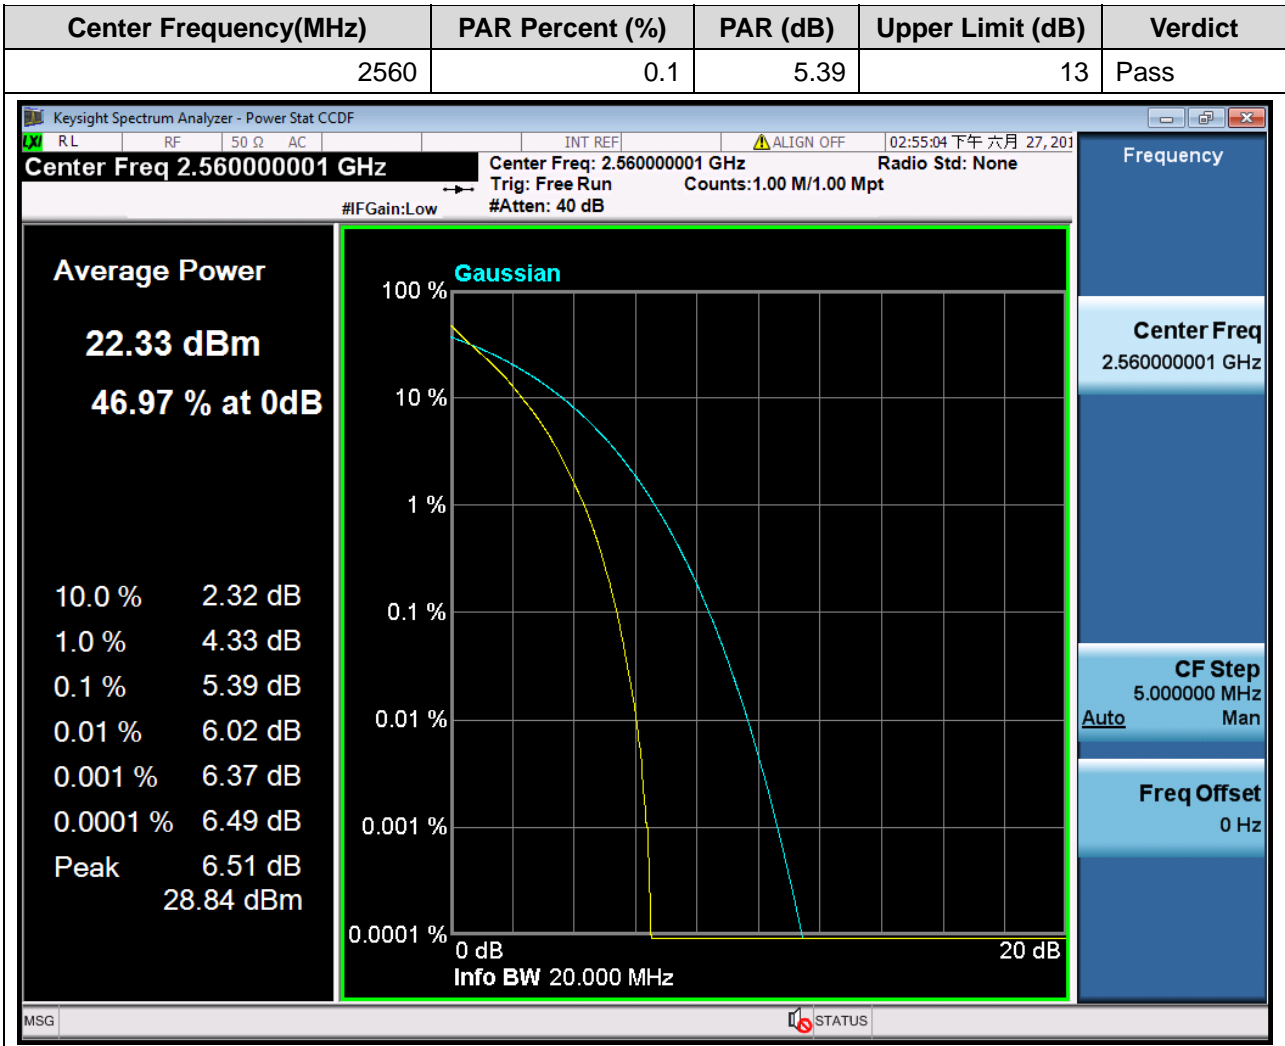

1.151. LTE Peak to Average Ratio(NTNV)(Subtest:151, Channel:21100, Bandwidth:20, Modulation:Q16, RB Number: 50, RB Position:HIGH)

1.152. LTE Peak to Average Ratio(NTNV)(Subtest:152, Channel:21100, Bandwidth:20, Modulation:Q16, RB Number: 1, RB Position:LOW)

1.153. LTE Peak to Average Ratio(NTNV)(Subtest:153, Channel:21100, Bandwidth:20, Modulation:Q16, RB Number: 1, RB Position:MID)

1.154. LTE Peak to Average Ratio(NTNV)(Subtest:154, Channel:21100, Bandwidth:20, Modulation:Q16, RB Number: 1, RB Position:HIGH)

1.155. LTE Peak to Average Ratio(NTNV)(Subtest:155, Channel:21350, Bandwidth:20, Modulation:QPSK, RB Number: 100, RB Position:LOW)

1.156. LTE Peak to Average Ratio(NTNV)(Subtest:156, Channel:21350, Bandwidth:20, Modulation:QPSK, RB Number: 50, RB Position:LOW)

1.157. LTE Peak to Average Ratio(NTNV)(Subtest:157, Channel:21350, Bandwidth:20, Modulation:QPSK, RB Number: 50, RB Position:MID)

1.158. LTE Peak to Average Ratio(NTNV)(Subtest:158, Channel:21350, Bandwidth:20, Modulation:QPSK, RB Number: 50, RB Position:HIGH)