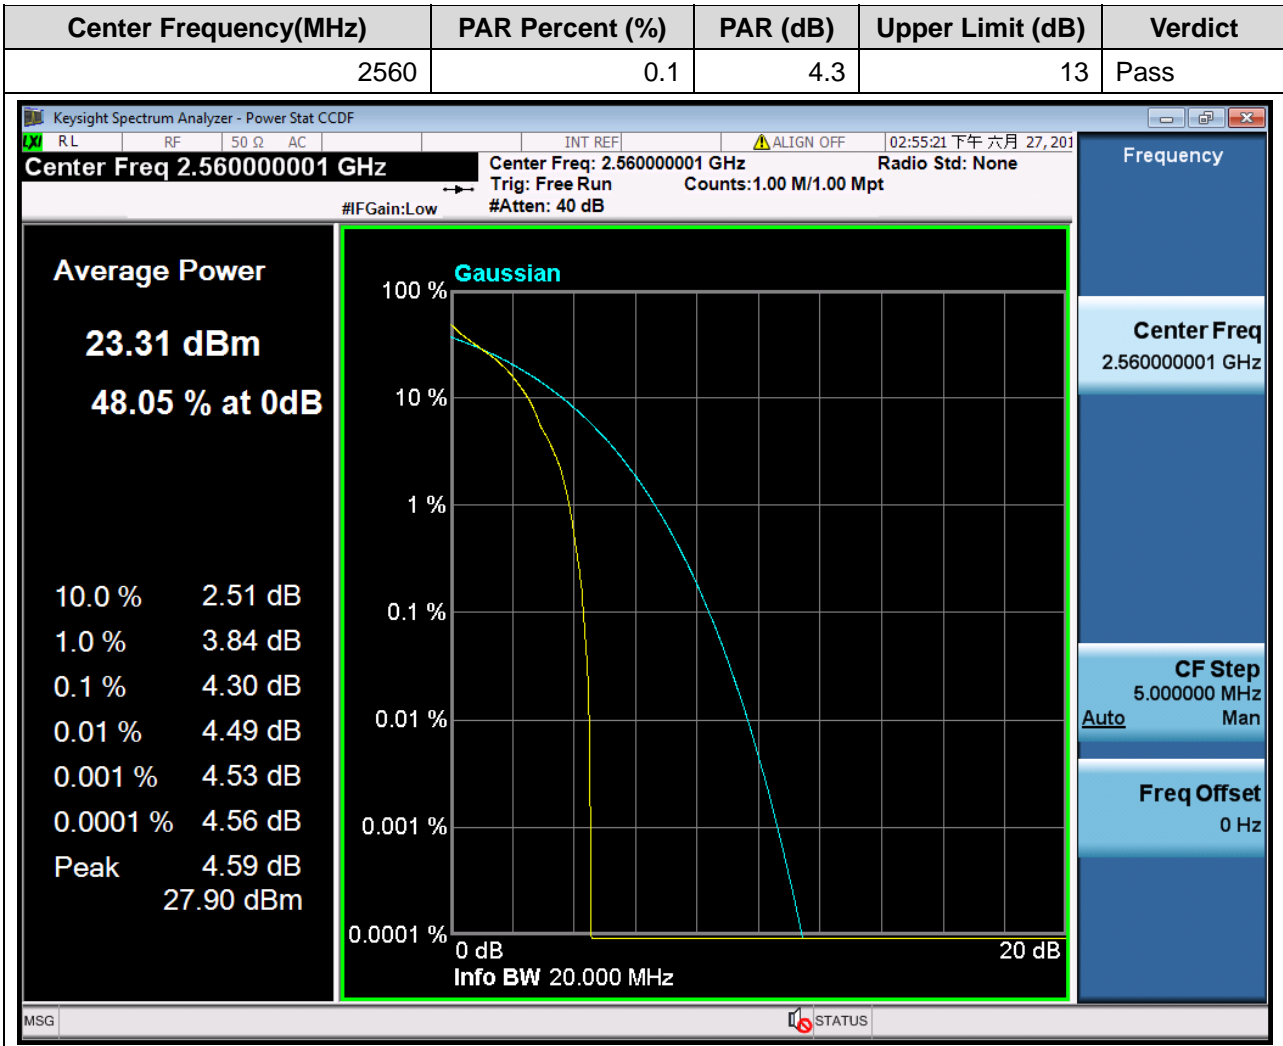

1.153. LTE Peak to Average Ratio(NTNV)(Subtest:153, Channel:21100, Bandwidth:20, Modulation:Q16, RB Number: 1, RB Position:MID)

1.154. LTE Peak to Average Ratio(NTNV)(Subtest:154, Channel:21100, Bandwidth:20, Modulation:Q16, RB Number: 1, RB Position:HIGH)

1.155. LTE Peak to Average Ratio(NTNV)(Subtest:155, Channel:21350, Bandwidth:20, Modulation:QPSK, RB Number: 100, RB Position:LOW)

1.156. LTE Peak to Average Ratio(NTNV)(Subtest:156, Channel:21350, Bandwidth:20, Modulation:QPSK, RB Number: 50, RB Position:LOW)

1.157. LTE Peak to Average Ratio(NTNV)(Subtest:157, Channel:21350, Bandwidth:20, Modulation:QPSK, RB Number: 50, RB Position:MID)

1.158. LTE Peak to Average Ratio(NTNV)(Subtest:158, Channel:21350, Bandwidth:20, Modulation:QPSK, RB Number: 50, RB Position:HIGH)

1.159. LTE Peak to Average Ratio(NTNV)(Subtest:159, Channel:21350, Bandwidth:20, Modulation:QPSK, RB Number: 1, RB Position:LOW)

1.160. LTE Peak to Average Ratio(NTNV)(Subtest:160, Channel:21350, Bandwidth:20, Modulation:QPSK, RB Number: 1, RB Position:MID)