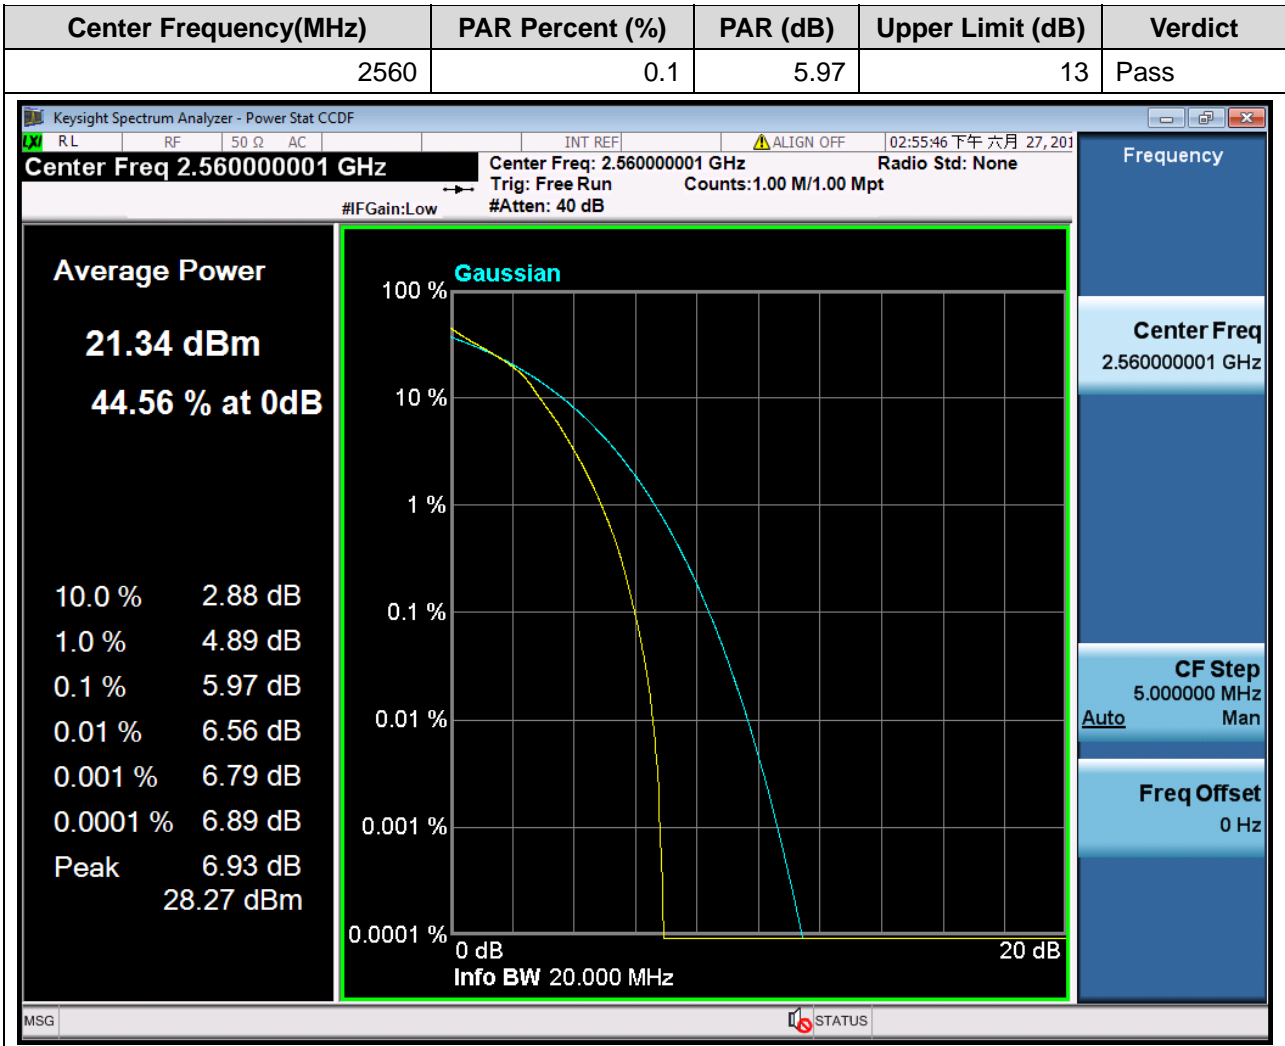

1.159. LTE Peak to Average Ratio(NTNV)(Subtest:159, Channel:21350, Bandwidth:20, Modulation:QPSK, RB Number: 1, RB Position:LOW)

1.160. LTE Peak to Average Ratio(NTNV)(Subtest:160, Channel:21350, Bandwidth:20, Modulation:QPSK, RB Number: 1, RB Position:MID)

1.161. LTE Peak to Average Ratio(NTNV)(Subtest:161, Channel:21350, Bandwidth:20, Modulation:QPSK, RB Number: 1, RB Position:HIGH)

1.162. LTE Peak to Average Ratio(NTNV)(Subtest:162, Channel:21350, Bandwidth:20, Modulation:Q16, RB Number: 100, RB Position:LOW)

1.163. LTE Peak to Average Ratio(NTNV)(Subtest:163, Channel:21350, Bandwidth:20, Modulation:Q16, RB Number: 50, RB Position:LOW)

1.164. LTE Peak to Average Ratio(NTNV)(Subtest:164, Channel:21350, Bandwidth:20, Modulation:Q16, RB Number: 50, RB Position:MID)

1.165. LTE Peak to Average Ratio(NTNV)(Subtest:165, Channel:21350, Bandwidth:20, Modulation:Q16, RB Number: 50, RB Position:HIGH)

1.166. LTE Peak to Average Ratio(NTNV)(Subtest:166, Channel:21350, Bandwidth:20, Modulation:Q16, RB Number: 1, RB Position:LOW)