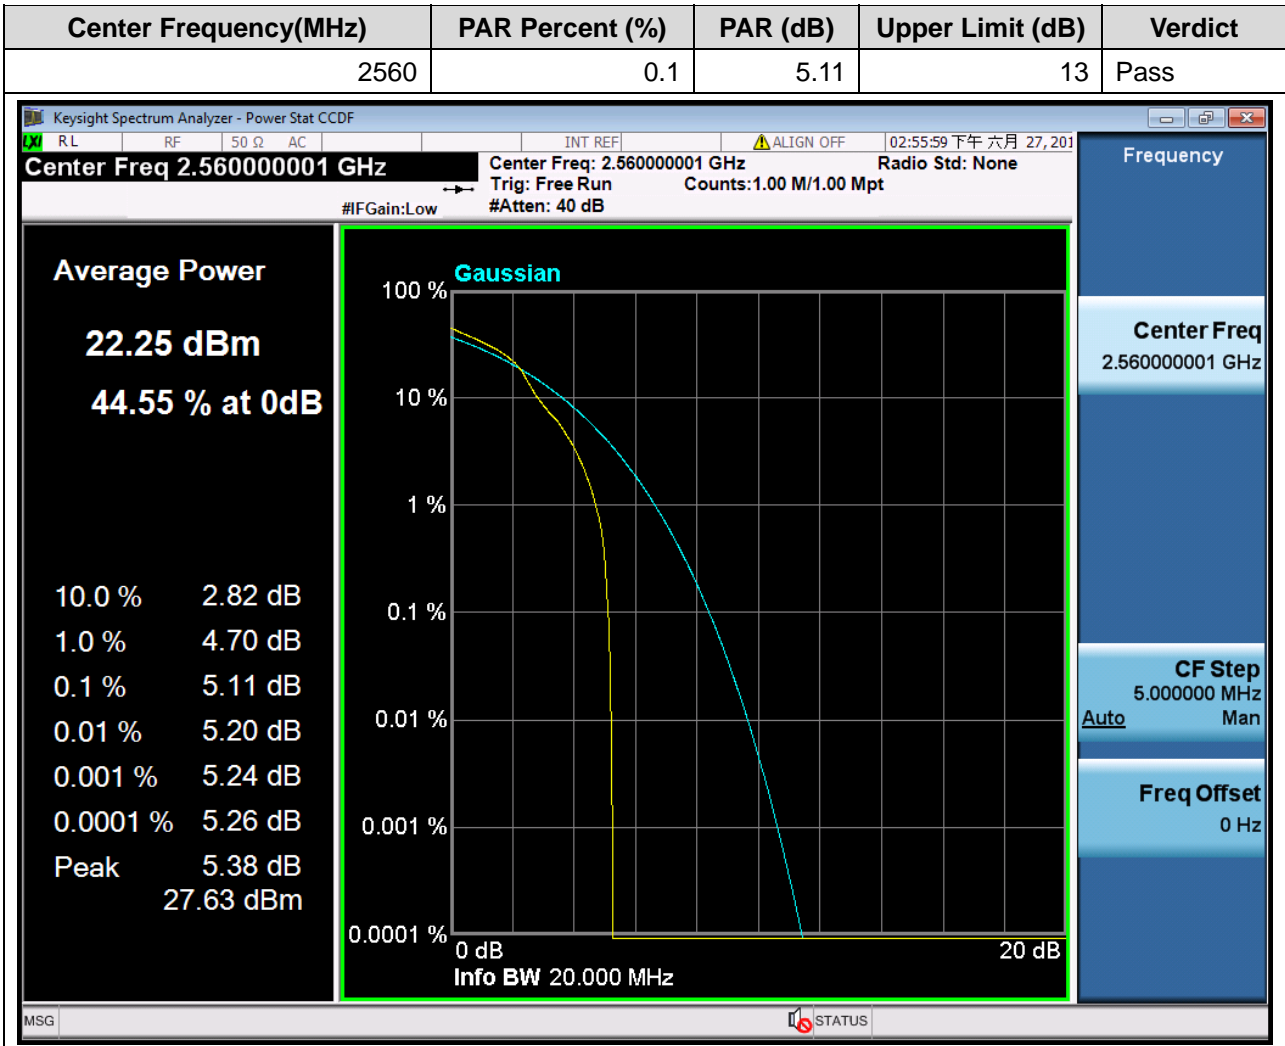

1.163. LTE Peak to Average Ratio(NTNV)(Subtest:163, Channel:21350, Bandwidth:20, Modulation:Q16, RB Number: 50, RB Position:LOW)

1.164. LTE Peak to Average Ratio(NTNV)(Subtest:164, Channel:21350, Bandwidth:20, Modulation:Q16, RB Number: 50, RB Position:MID)

1.165. LTE Peak to Average Ratio(NTNV)(Subtest:165, Channel:21350, Bandwidth:20, Modulation:Q16, RB Number: 50, RB Position:HIGH)

1.166. LTE Peak to Average Ratio(NTNV)(Subtest:166, Channel:21350, Bandwidth:20, Modulation:Q16, RB Number: 1, RB Position:LOW)

1.167. LTE Peak to Average Ratio(NTNV)(Subtest:167, Channel:21350, Bandwidth:20, Modulation:Q16, RB Number: 1, RB Position:MID)

1.168. LTE Peak to Average Ratio(NTNV)(Subtest:168, Channel:21350, Bandwidth:20, Modulation:Q16, RB Number: 1, RB Position:HIGH)