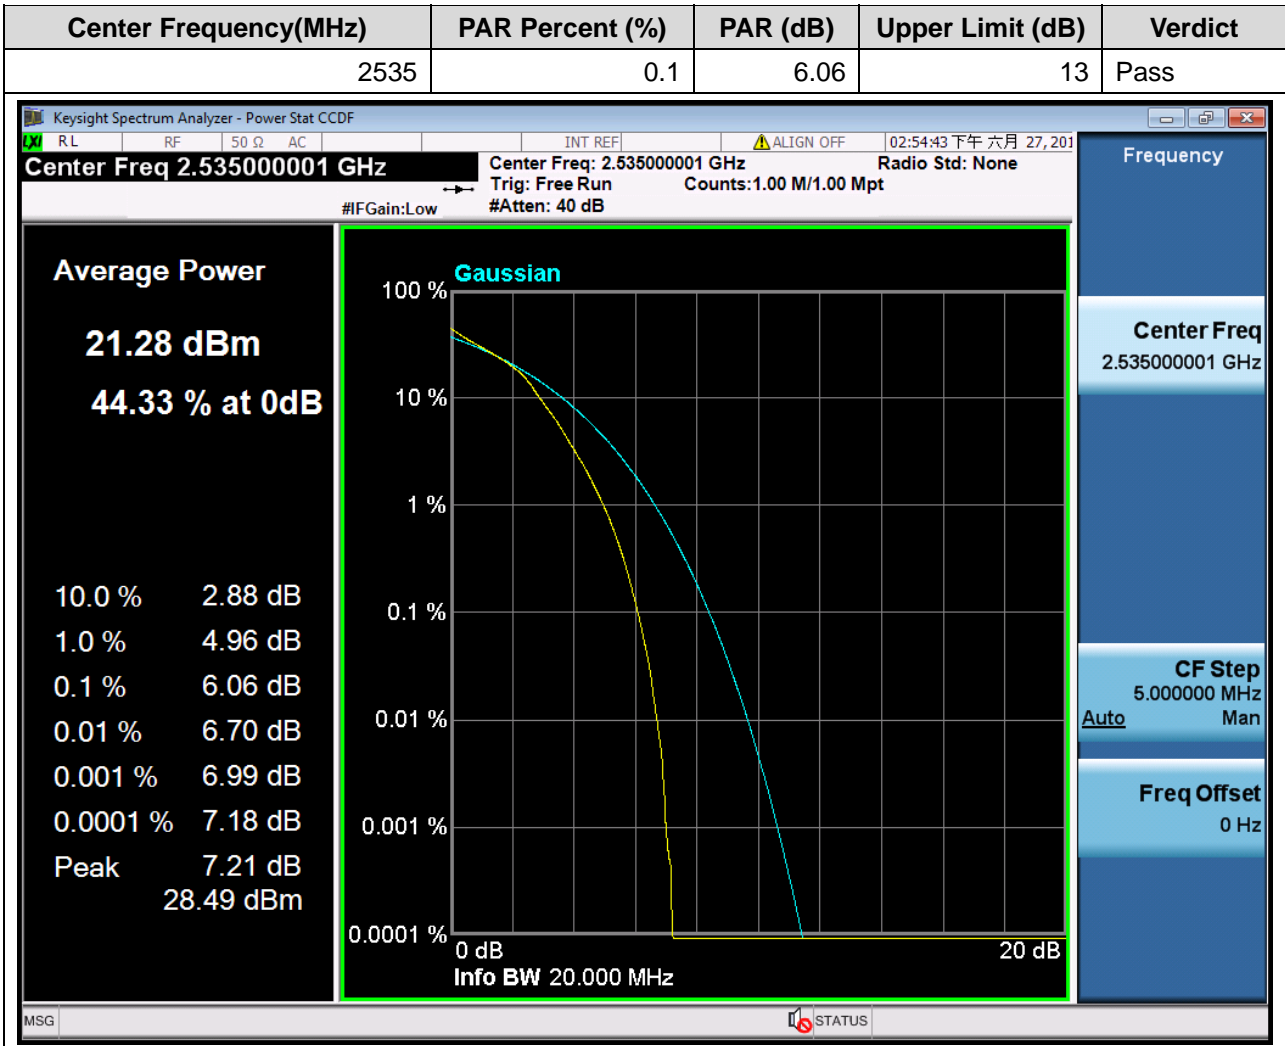

1.151. LTE Peak to Average Ratio(NTNV)(Subtest:151, Channel:21100, Bandwidth:20, Modulation:Q16, RB Number: 50, RB Position:HIGH)

1.152. LTE Peak to Average Ratio(NTNV)(Subtest:152, Channel:21100, Bandwidth:20, Modulation:Q16, RB Number: 1, RB Position:LOW)

1.153. LTE Peak to Average Ratio(NTNV)(Subtest:153, Channel:21100, Bandwidth:20, Modulation:Q16, RB Number: 1, RB Position:MID)

1.154. LTE Peak to Average Ratio(NTNV)(Subtest:154, Channel:21100, Bandwidth:20, Modulation:Q16, RB Number: 1, RB Position:HIGH)

1.155. LTE Peak to Average Ratio(NTNV)(Subtest:155, Channel:21350, Bandwidth:20, Modulation:QPSK, RB Number: 100, RB Position:LOW)

1.156. LTE Peak to Average Ratio(NTNV)(Subtest:156, Channel:21350, Bandwidth:20, Modulation:QPSK, RB Number: 50, RB Position:LOW)

1.157. LTE Peak to Average Ratio(NTNV)(Subtest:157, Channel:21350, Bandwidth:20, Modulation:QPSK, RB Number: 50, RB Position:MID)

1.158. LTE Peak to Average Ratio(NTNV)(Subtest:158, Channel:21350, Bandwidth:20, Modulation:QPSK, RB Number: 50, RB Position:HIGH)