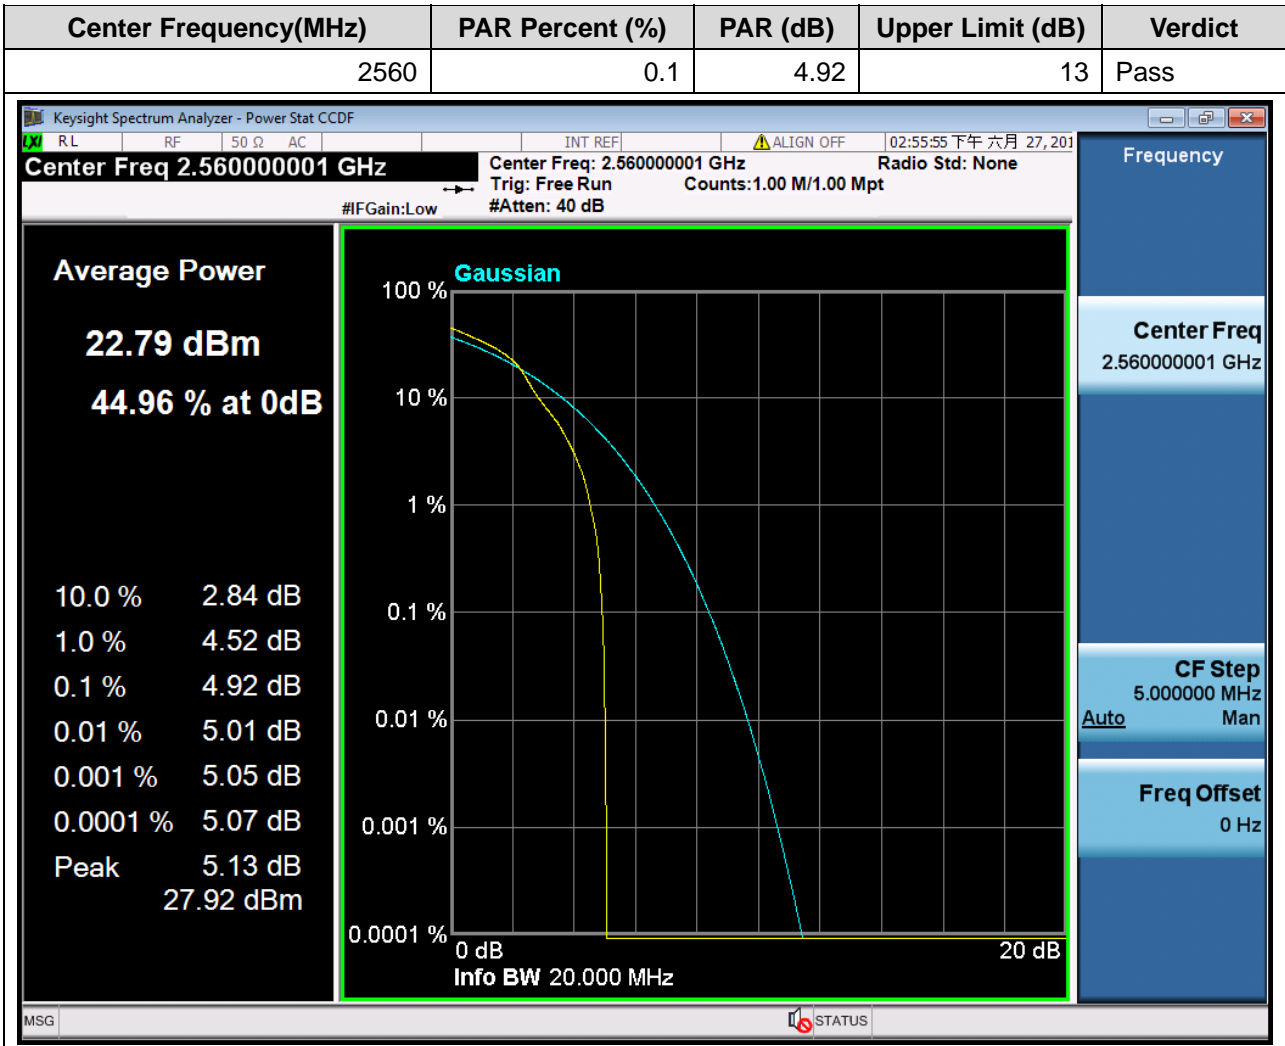

1.161. LTE Peak to Average Ratio(NTNV)(Subtest:161, Channel:21350, Bandwidth:20, Modulation:QPSK, RB Number: 1, RB Position:HIGH)

1.162. LTE Peak to Average Ratio(NTNV)(Subtest:162, Channel:21350, Bandwidth:20, Modulation:Q16, RB Number: 100, RB Position:LOW)

1.163. LTE Peak to Average Ratio(NTNV)(Subtest:163, Channel:21350, Bandwidth:20, Modulation:Q16, RB Number: 50, RB Position:LOW)

1.164. LTE Peak to Average Ratio(NTNV)(Subtest:164, Channel:21350, Bandwidth:20, Modulation:Q16, RB Number: 50, RB Position:MID)

1.165. LTE Peak to Average Ratio(NTNV)(Subtest:165, Channel:21350, Bandwidth:20, Modulation:Q16, RB Number: 50, RB Position:HIGH)

1.166. LTE Peak to Average Ratio(NTNV)(Subtest:166, Channel:21350, Bandwidth:20, Modulation:Q16, RB Number: 1, RB Position:LOW)

1.167. LTE Peak to Average Ratio(NTNV)(Subtest:167, Channel:21350, Bandwidth:20, Modulation:Q16, RB Number: 1, RB Position:MID)

1.168. LTE Peak to Average Ratio(NTNV)(Subtest:168, Channel:21350, Bandwidth:20, Modulation:Q16, RB Number: 1, RB Position:HIGH)