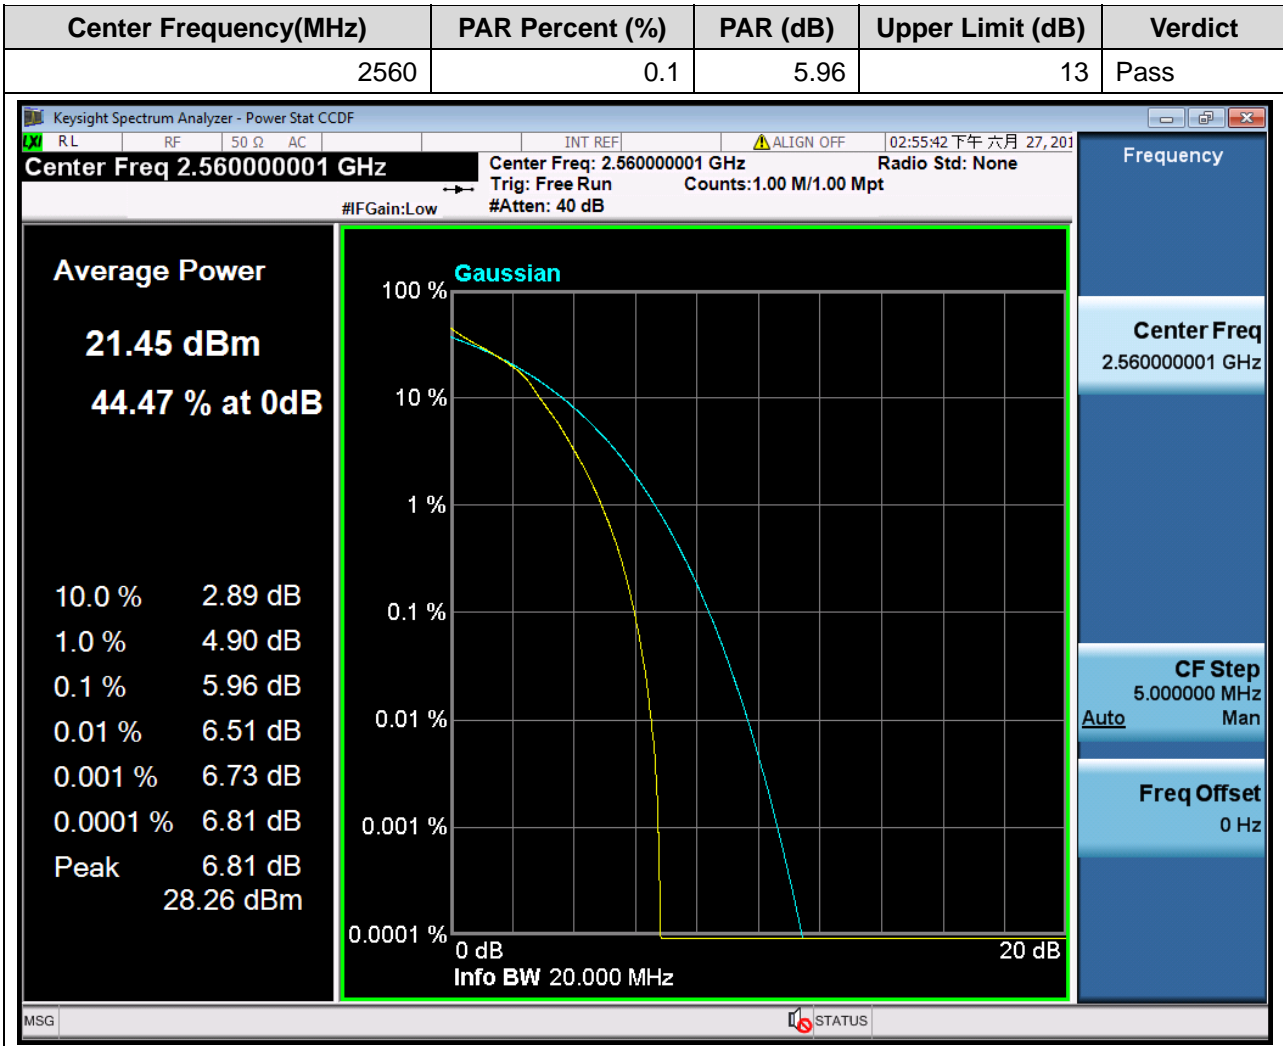

1.159. LTE Peak to Average Ratio(NTNV)(Subtest:159, Channel:21350, Bandwidth:20, Modulation:QPSK, RB Number: 1, RB Position:LOW)

1.160. LTE Peak to Average Ratio(NTNV)(Subtest:160, Channel:21350, Bandwidth:20, Modulation:QPSK, RB Number: 1, RB Position:MID)

1.161. LTE Peak to Average Ratio(NTNV)(Subtest:161, Channel:21350, Bandwidth:20, Modulation:QPSK, RB Number: 1, RB Position:HIGH)

1.162. LTE Peak to Average Ratio(NTNV)(Subtest:162, Channel:21350, Bandwidth:20, Modulation:Q16, RB Number: 100, RB Position:LOW)

1.163. LTE Peak to Average Ratio(NTNV)(Subtest:163, Channel:21350, Bandwidth:20, Modulation:Q16, RB Number: 50, RB Position:LOW)

1.164. LTE Peak to Average Ratio(NTNV)(Subtest:164, Channel:21350, Bandwidth:20, Modulation:Q16, RB Number: 50, RB Position:MID)

1.165. LTE Peak to Average Ratio(NTNV)(Subtest:165, Channel:21350, Bandwidth:20, Modulation:Q16, RB Number: 50, RB Position:HIGH)

1.166. LTE Peak to Average Ratio(NTNV)(Subtest:166, Channel:21350, Bandwidth:20, Modulation:Q16, RB Number: 1, RB Position:LOW)