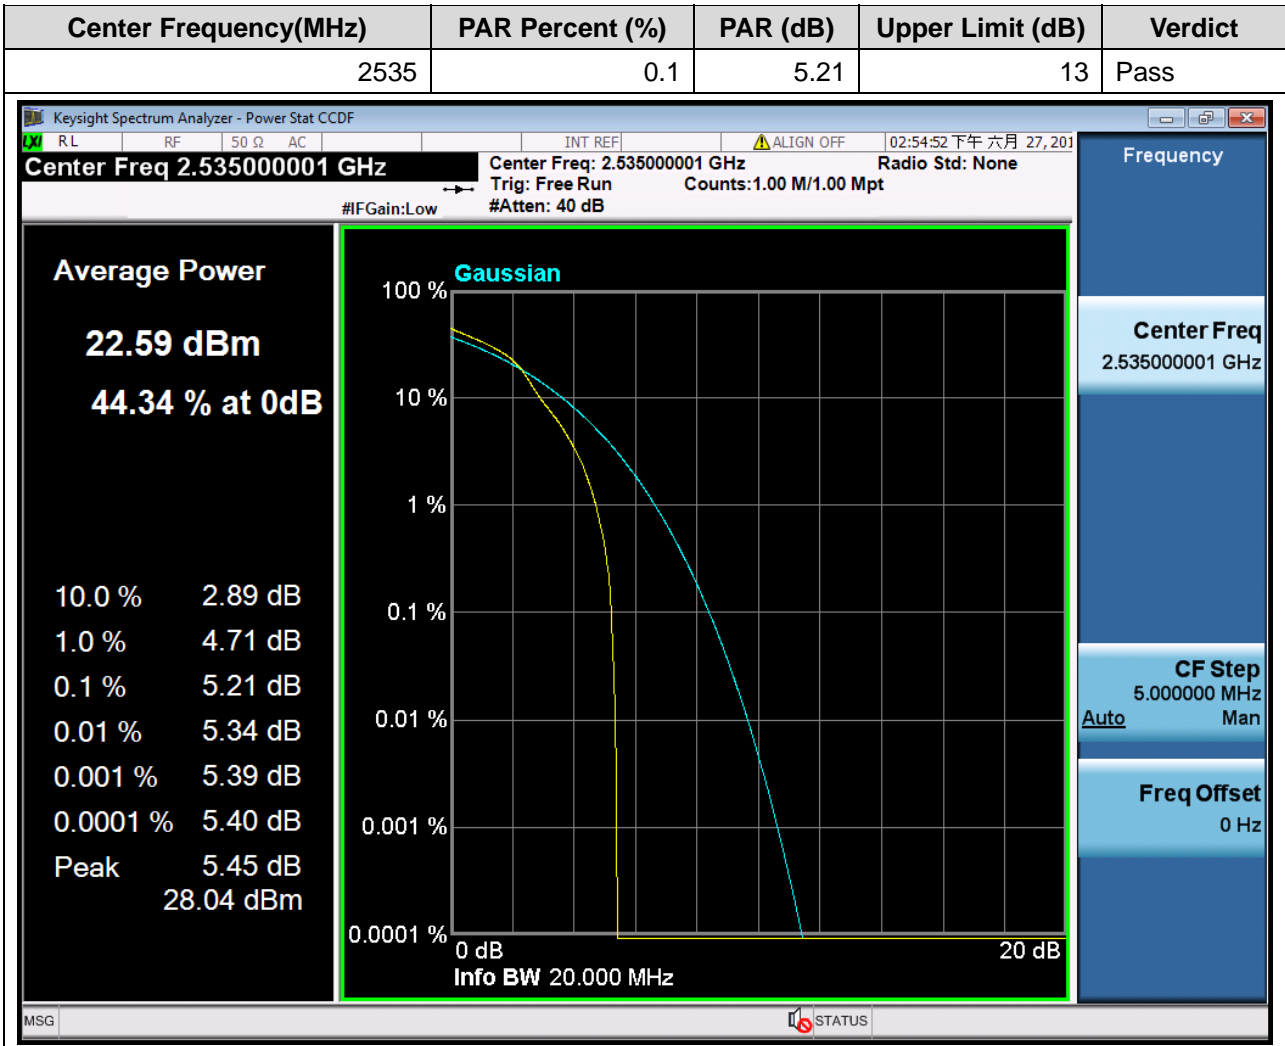

1.151. LTE Peak to Average Ratio(NTNV)(Subtest:151, Channel:21100, Bandwidth:20, Modulation:Q16, RB Number: 50, RB Position:HIGH)

1.152. LTE Peak to Average Ratio(NTNV)(Subtest:152, Channel:21100, Bandwidth:20, Modulation:Q16, RB Number: 1, RB Position:LOW)

1.153. LTE Peak to Average Ratio(NTNV)(Subtest:153, Channel:21100, Bandwidth:20, Modulation:Q16, RB Number: 1, RB Position:MID)

1.154. LTE Peak to Average Ratio(NTNV)(Subtest:154, Channel:21100, Bandwidth:20, Modulation:Q16, RB Number: 1, RB Position:HIGH)

1.155. LTE Peak to Average Ratio(NTNV)(Subtest:155, Channel:21350, Bandwidth:20, Modulation:QPSK, RB Number: 100, RB Position:LOW)

1.156. LTE Peak to Average Ratio(NTNV)(Subtest:156, Channel:21350, Bandwidth:20, Modulation:QPSK, RB Number: 50, RB Position:LOW)

1.157. LTE Peak to Average Ratio(NTNV)(Subtest:157, Channel:21350, Bandwidth:20, Modulation:QPSK, RB Number: 50, RB Position:MID)

1.158. LTE Peak to Average Ratio(NTNV)(Subtest:158, Channel:21350, Bandwidth:20, Modulation:QPSK, RB Number: 50, RB Position:HIGH)