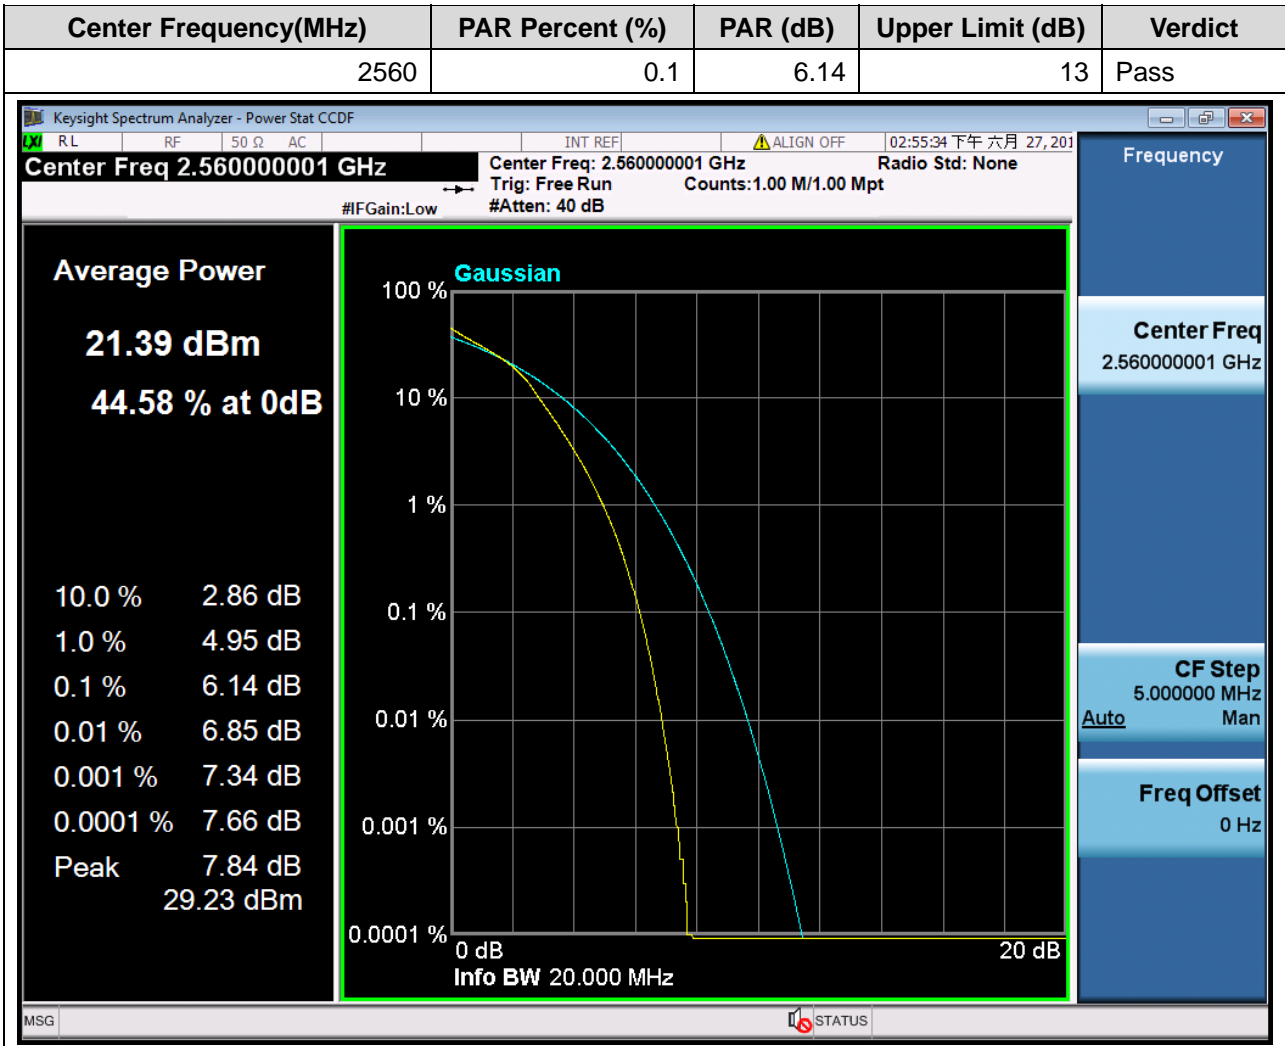

1.157. LTE Peak to Average Ratio(NTNV)(Subtest:157, Channel:21350, Bandwidth:20, Modulation:QPSK, RB Number: 50, RB Position:MID)

1.158. LTE Peak to Average Ratio(NTNV)(Subtest:158, Channel:21350, Bandwidth:20, Modulation:QPSK, RB Number: 50, RB Position:HIGH)

1.159. LTE Peak to Average Ratio(NTNV)(Subtest:159, Channel:21350, Bandwidth:20, Modulation:QPSK, RB Number: 1, RB Position:LOW)

1.160. LTE Peak to Average Ratio(NTNV)(Subtest:160, Channel:21350, Bandwidth:20, Modulation:QPSK, RB Number: 1, RB Position:MID)

1.161. LTE Peak to Average Ratio(NTNV)(Subtest:161, Channel:21350, Bandwidth:20, Modulation:QPSK, RB Number: 1, RB Position:HIGH)

1.162. LTE Peak to Average Ratio(NTNV)(Subtest:162, Channel:21350, Bandwidth:20, Modulation:Q16, RB Number: 100, RB Position:LOW)

1.163. LTE Peak to Average Ratio(NTNV)(Subtest:163, Channel:21350, Bandwidth:20, Modulation:Q16, RB Number: 50, RB Position:LOW)

1.164. LTE Peak to Average Ratio(NTNV)(Subtest:164, Channel:21350, Bandwidth:20, Modulation:Q16, RB Number: 50, RB Position:MID)