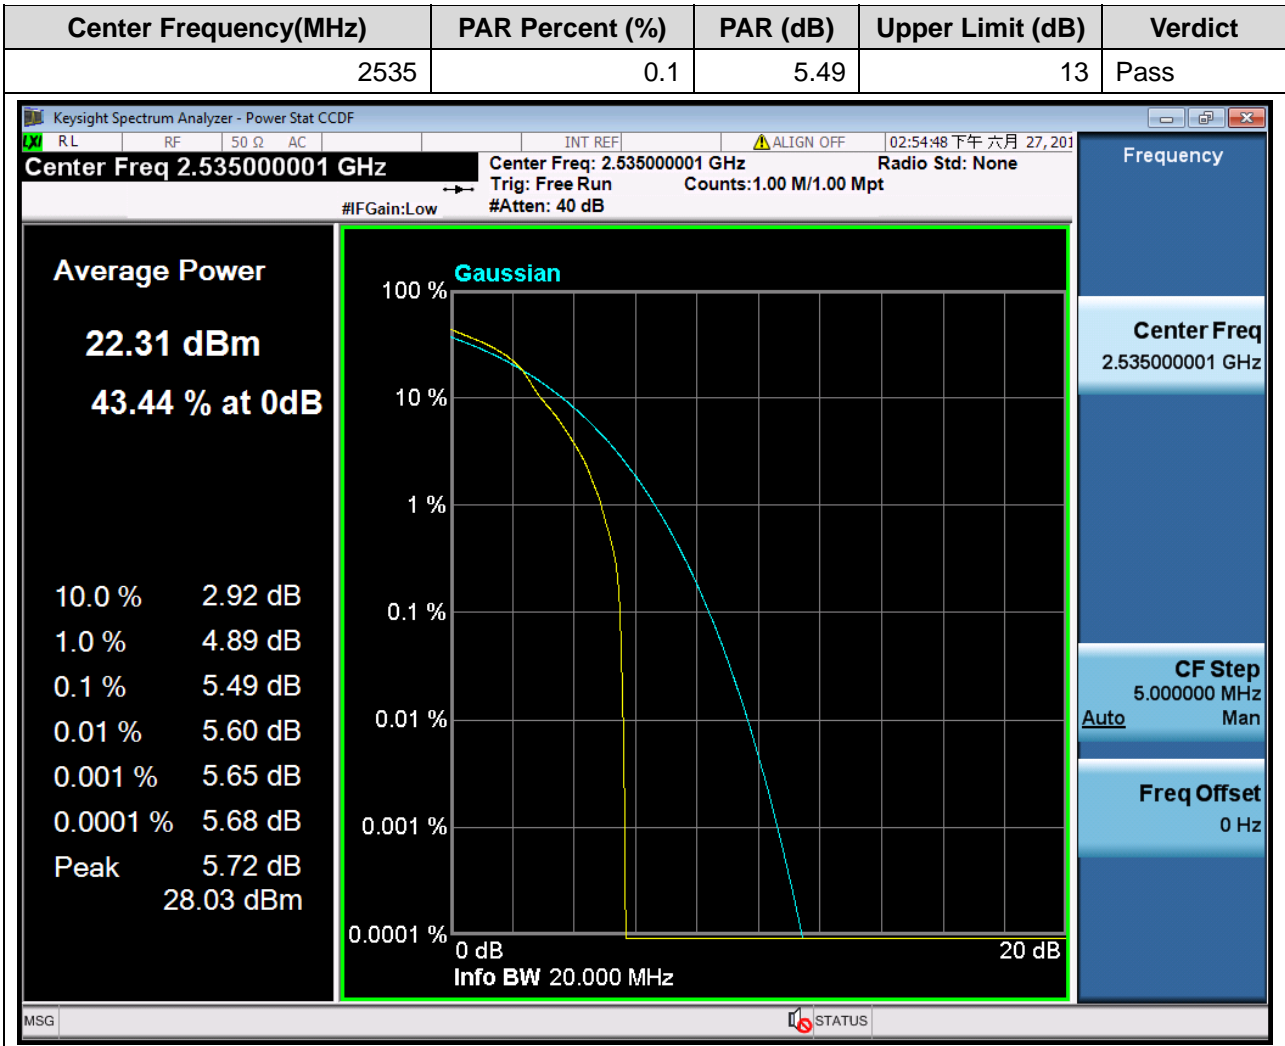

1.151. LTE Peak to Average Ratio(NTNV)(Subtest:151, Channel:21100, Bandwidth:20, Modulation:Q16, RB Number: 50, RB Position:HIGH)

1.152. LTE Peak to Average Ratio(NTNV)(Subtest:152, Channel:21100, Bandwidth:20, Modulation:Q16, RB Number: 1, RB Position:LOW)

1.153. LTE Peak to Average Ratio(NTNV)(Subtest:153, Channel:21100, Bandwidth:20, Modulation:Q16, RB Number: 1, RB Position:MID)

1.154. LTE Peak to Average Ratio(NTNV)(Subtest:154, Channel:21100, Bandwidth:20, Modulation:Q16, RB Number: 1, RB Position:HIGH)

1.155. LTE Peak to Average Ratio(NTNV)(Subtest:155, Channel:21350, Bandwidth:20, Modulation:QPSK, RB Number: 100, RB Position:LOW)

1.156. LTE Peak to Average Ratio(NTNV)(Subtest:156, Channel:21350, Bandwidth:20, Modulation:QPSK, RB Number: 50, RB Position:LOW)

1.157. LTE Peak to Average Ratio(NTNV)(Subtest:157, Channel:21350, Bandwidth:20, Modulation:QPSK, RB Number: 50, RB Position:MID)

1.158. LTE Peak to Average Ratio(NTNV)(Subtest:158, Channel:21350, Bandwidth:20, Modulation:QPSK, RB Number: 50, RB Position:HIGH)