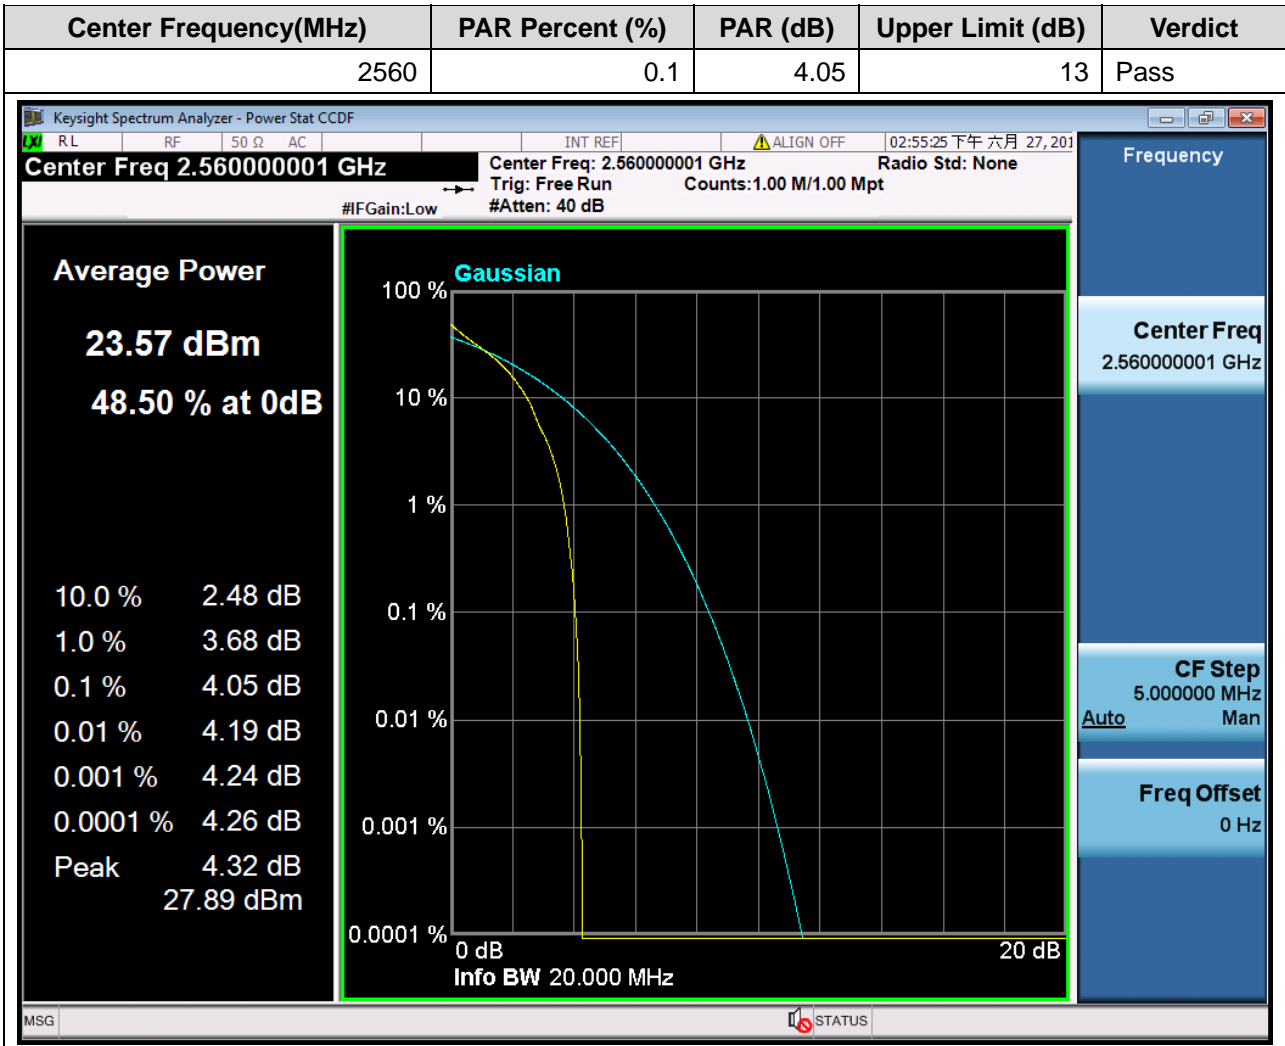

1.155. LTE Peak to Average Ratio(NTNV)(Subtest:155, Channel:21350, Bandwidth:20, Modulation:QPSK, RB Number: 100, RB Position:LOW)

1.156. LTE Peak to Average Ratio(NTNV)(Subtest:156, Channel:21350, Bandwidth:20, Modulation:QPSK, RB Number: 50, RB Position:LOW)

1.157. LTE Peak to Average Ratio(NTNV)(Subtest:157, Channel:21350, Bandwidth:20, Modulation:QPSK, RB Number: 50, RB Position:MID)

1.158. LTE Peak to Average Ratio(NTNV)(Subtest:158, Channel:21350, Bandwidth:20, Modulation:QPSK, RB Number: 50, RB Position:HIGH)

1.159. LTE Peak to Average Ratio(NTNV)(Subtest:159, Channel:21350, Bandwidth:20, Modulation:QPSK, RB Number: 1, RB Position:LOW)

1.160. LTE Peak to Average Ratio(NTNV)(Subtest:160, Channel:21350, Bandwidth:20, Modulation:QPSK, RB Number: 1, RB Position:MID)

1.161. LTE Peak to Average Ratio(NTNV)(Subtest:161, Channel:21350, Bandwidth:20, Modulation:QPSK, RB Number: 1, RB Position:HIGH)

1.162. LTE Peak to Average Ratio(NTNV)(Subtest:162, Channel:21350, Bandwidth:20, Modulation:Q16, RB Number: 100, RB Position:LOW)