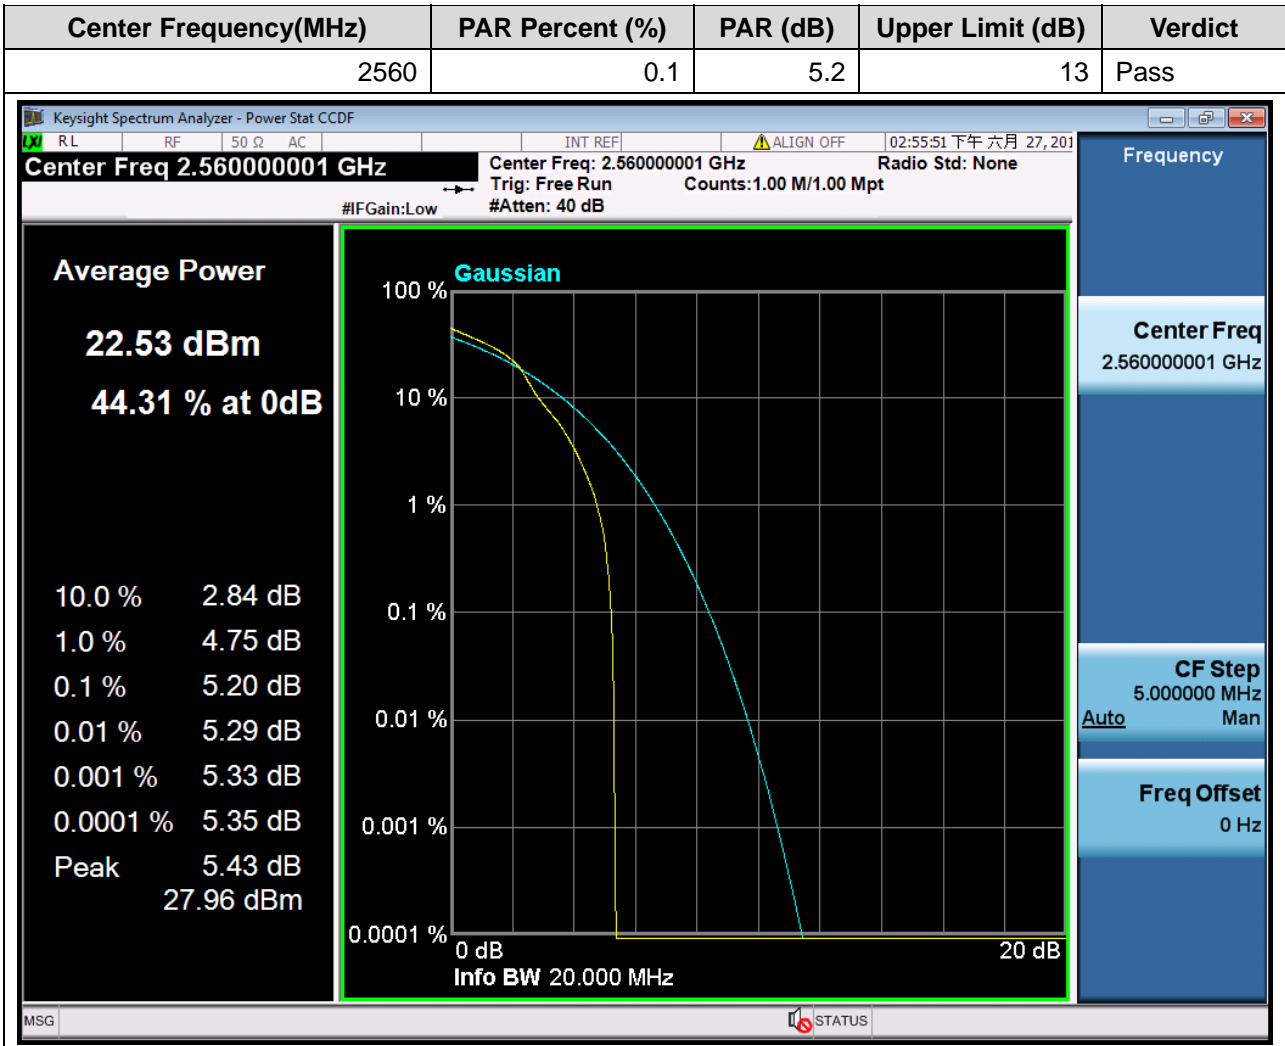

1.161. LTE Peak to Average Ratio(NTNV)(Subtest:161, Channel:21350, Bandwidth:20, Modulation:QPSK, RB Number: 1, RB Position:HIGH)

1.162. LTE Peak to Average Ratio(NTNV)(Subtest:162, Channel:21350, Bandwidth:20, Modulation:Q16, RB Number: 100, RB Position:LOW)

1.163. LTE Peak to Average Ratio(NTNV)(Subtest:163, Channel:21350, Bandwidth:20, Modulation:Q16, RB Number: 50, RB Position:LOW)

1.164. LTE Peak to Average Ratio(NTNV)(Subtest:164, Channel:21350, Bandwidth:20, Modulation:Q16, RB Number: 50, RB Position:MID)

1.165. LTE Peak to Average Ratio(NTNV)(Subtest:165, Channel:21350, Bandwidth:20, Modulation:Q16, RB Number: 50, RB Position:HIGH)

1.166. LTE Peak to Average Ratio(NTNV)(Subtest:166, Channel:21350, Bandwidth:20, Modulation:Q16, RB Number: 1, RB Position:LOW)

1.167. LTE Peak to Average Ratio(NTNV)(Subtest:167, Channel:21350, Bandwidth:20, Modulation:Q16, RB Number: 1, RB Position:MID)

1.168. LTE Peak to Average Ratio(NTNV)(Subtest:168, Channel:21350, Bandwidth:20, Modulation:Q16, RB Number: 1, RB Position:HIGH)