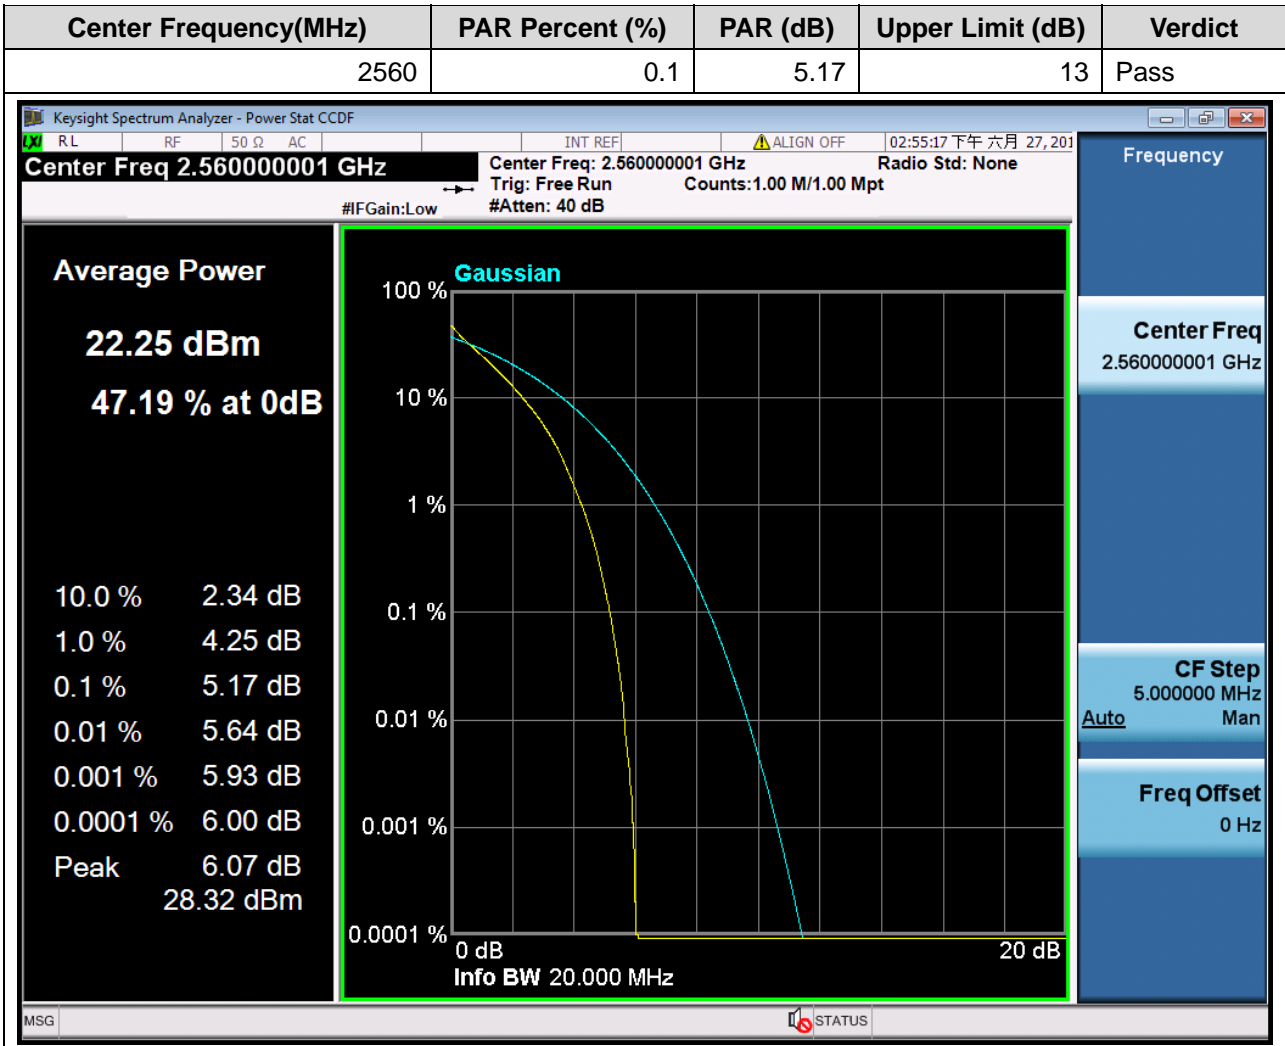

1.153. LTE Peak to Average Ratio(NTNV)(Subtest:153, Channel:21100, Bandwidth:20, Modulation:Q16, RB Number: 1, RB Position:MID)

1.154. LTE Peak to Average Ratio(NTNV)(Subtest:154, Channel:21100, Bandwidth:20, Modulation:Q16, RB Number: 1, RB Position:HIGH)

1.155. LTE Peak to Average Ratio(NTNV)(Subtest:155, Channel:21350, Bandwidth:20, Modulation:QPSK, RB Number: 100, RB Position:LOW)

1.156. LTE Peak to Average Ratio(NTNV)(Subtest:156, Channel:21350, Bandwidth:20, Modulation:QPSK, RB Number: 50, RB Position:LOW)

1.157. LTE Peak to Average Ratio(NTNV)(Subtest:157, Channel:21350, Bandwidth:20, Modulation:QPSK, RB Number: 50, RB Position:MID)

1.158. LTE Peak to Average Ratio(NTNV)(Subtest:158, Channel:21350, Bandwidth:20, Modulation:QPSK, RB Number: 50, RB Position:HIGH)

1.159. LTE Peak to Average Ratio(NTNV)(Subtest:159, Channel:21350, Bandwidth:20, Modulation:QPSK, RB Number: 1, RB Position:LOW)

1.160. LTE Peak to Average Ratio(NTNV)(Subtest:160, Channel:21350, Bandwidth:20, Modulation:QPSK, RB Number: 1, RB Position:MID)