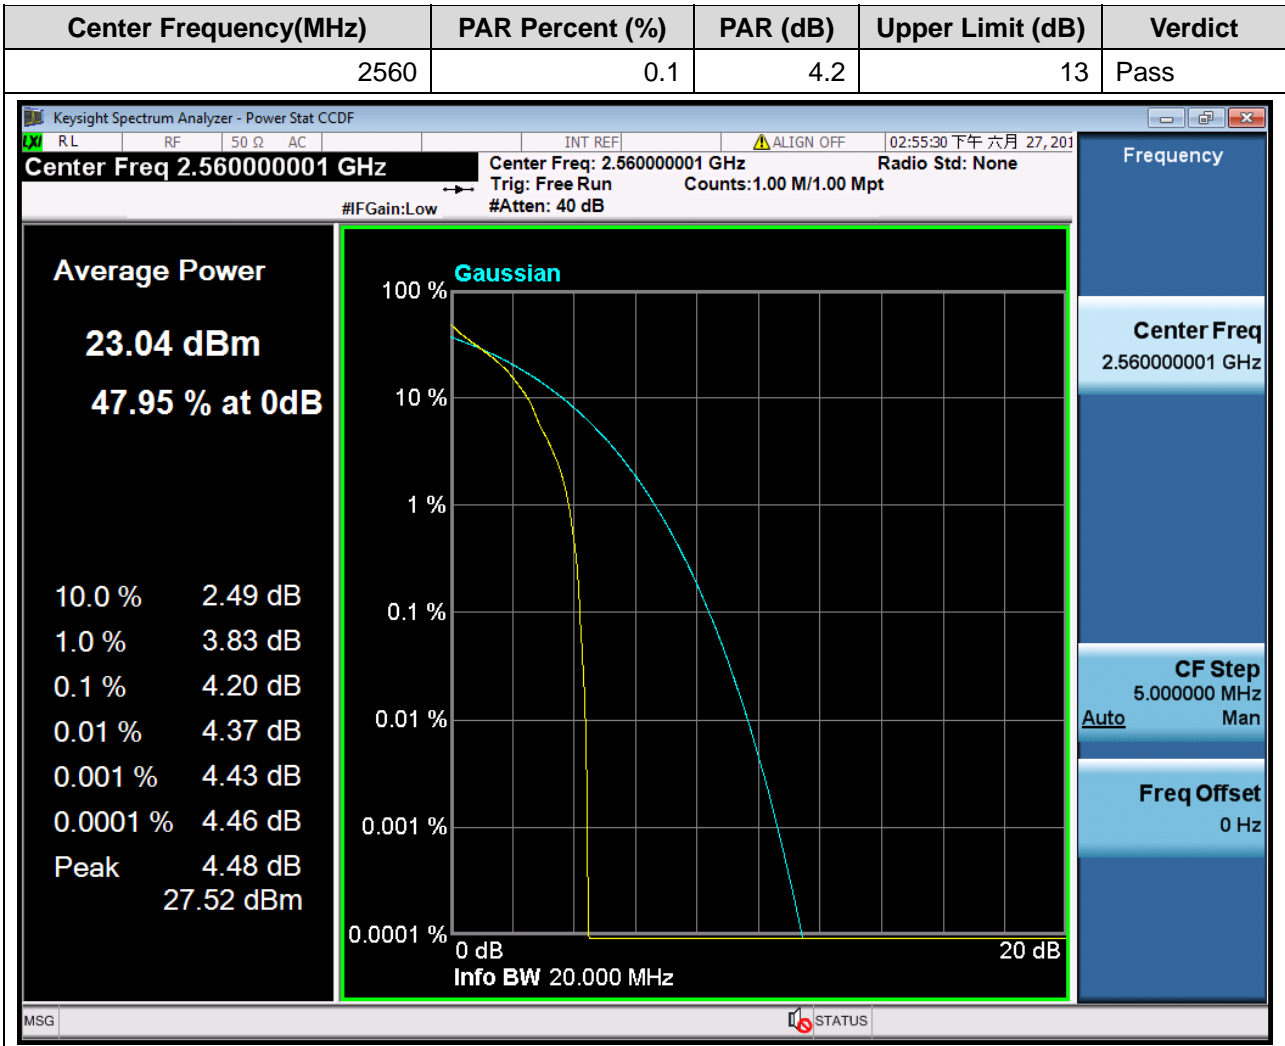

1.155. LTE Peak to Average Ratio(NTNV)(Subtest:155, Channel:21350, Bandwidth:20, Modulation:QPSK, RB Number: 100, RB Position:LOW)

1.156. LTE Peak to Average Ratio(NTNV)(Subtest:156, Channel:21350, Bandwidth:20, Modulation:QPSK, RB Number: 50, RB Position:LOW)

1.157. LTE Peak to Average Ratio(NTNV)(Subtest:157, Channel:21350, Bandwidth:20, Modulation:QPSK, RB Number: 50, RB Position:MID)

1.158. LTE Peak to Average Ratio(NTNV)(Subtest:158, Channel:21350, Bandwidth:20, Modulation:QPSK, RB Number: 50, RB Position:HIGH)

1.159. LTE Peak to Average Ratio(NTNV)(Subtest:159, Channel:21350, Bandwidth:20, Modulation:QPSK, RB Number: 1, RB Position:LOW)

1.160. LTE Peak to Average Ratio(NTNV)(Subtest:160, Channel:21350, Bandwidth:20, Modulation:QPSK, RB Number: 1, RB Position:MID)

1.161. LTE Peak to Average Ratio(NTNV)(Subtest:161, Channel:21350, Bandwidth:20, Modulation:QPSK, RB Number: 1, RB Position:HIGH)

1.162. LTE Peak to Average Ratio(NTNV)(Subtest:162, Channel:21350, Bandwidth:20, Modulation:Q16, RB Number: 100, RB Position:LOW)