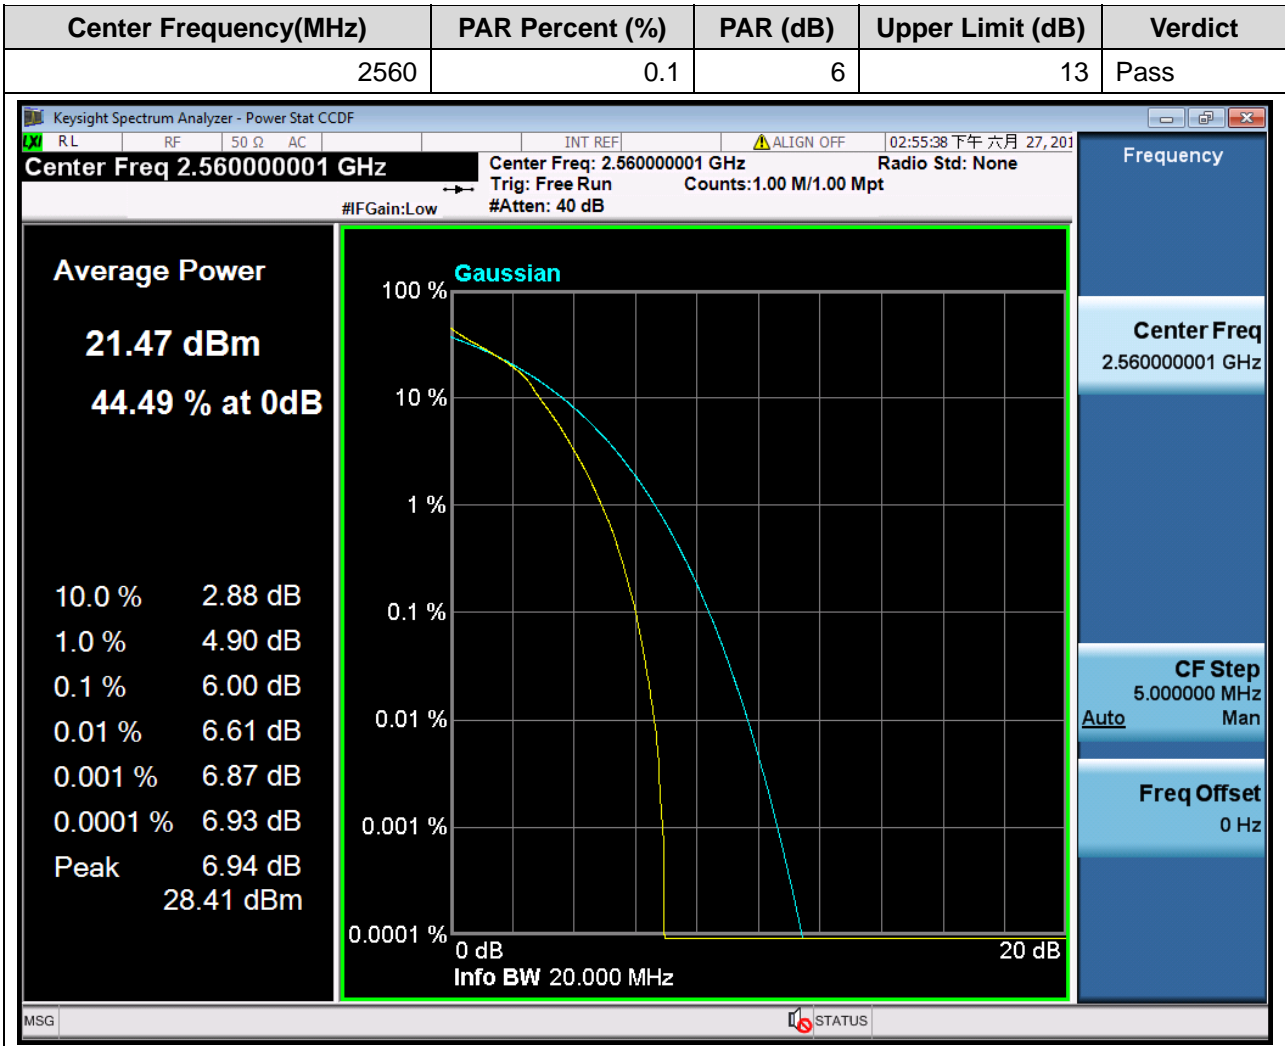

1.157. LTE Peak to Average Ratio(NTNV)(Subtest:157, Channel:21350, Bandwidth:20, Modulation:QPSK, RB Number: 50, RB Position:MID)

1.158. LTE Peak to Average Ratio(NTNV)(Subtest:158, Channel:21350, Bandwidth:20, Modulation:QPSK, RB Number: 50, RB Position:HIGH)

1.159. LTE Peak to Average Ratio(NTNV)(Subtest:159, Channel:21350, Bandwidth:20, Modulation:QPSK, RB Number: 1, RB Position:LOW)

1.160. LTE Peak to Average Ratio(NTNV)(Subtest:160, Channel:21350, Bandwidth:20, Modulation:QPSK, RB Number: 1, RB Position:MID)

1.161. LTE Peak to Average Ratio(NTNV)(Subtest:161, Channel:21350, Bandwidth:20, Modulation:QPSK, RB Number: 1, RB Position:HIGH)

1.162. LTE Peak to Average Ratio(NTNV)(Subtest:162, Channel:21350, Bandwidth:20, Modulation:Q16, RB Number: 100, RB Position:LOW)

1.163. LTE Peak to Average Ratio(NTNV)(Subtest:163, Channel:21350, Bandwidth:20, Modulation:Q16, RB Number: 50, RB Position:LOW)

1.164. LTE Peak to Average Ratio(NTNV)(Subtest:164, Channel:21350, Bandwidth:20, Modulation:Q16, RB Number: 50, RB Position:MID)