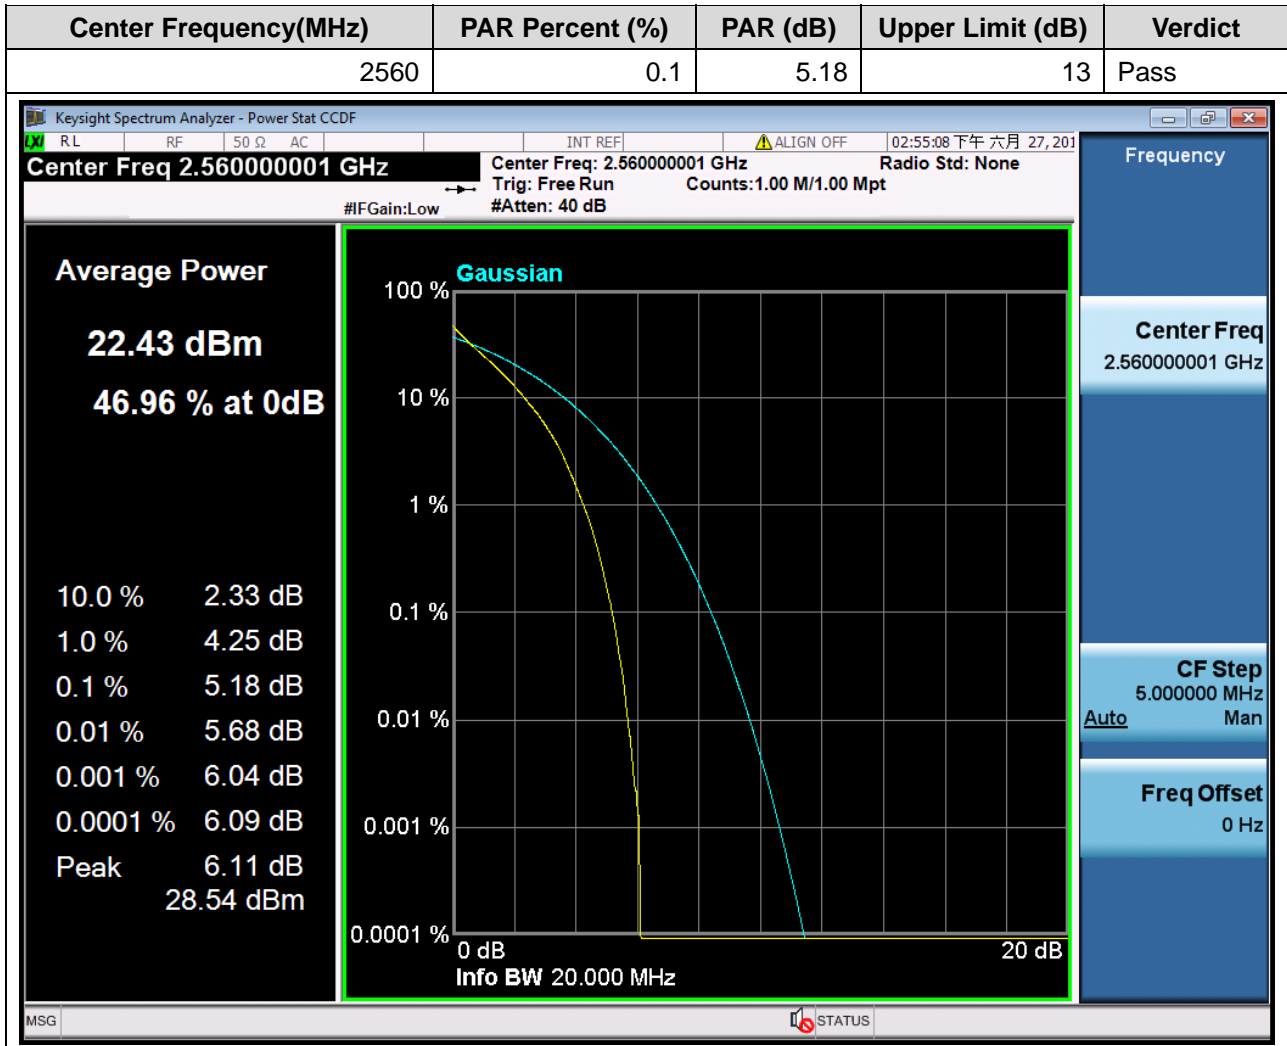

1.151. LTE Peak to Average Ratio(NTNV)(Subtest:151, Channel:21100, Bandwidth:20, Modulation:Q16, RB Number: 50, RB Position:HIGH)

1.152. LTE Peak to Average Ratio(NTNV)(Subtest:152, Channel:21100, Bandwidth:20, Modulation:Q16, RB Number: 1, RB Position:LOW)

1.153. LTE Peak to Average Ratio(NTNV)(Subtest:153, Channel:21100, Bandwidth:20, Modulation:Q16, RB Number: 1, RB Position:MID)

1.154. LTE Peak to Average Ratio(NTNV)(Subtest:154, Channel:21100, Bandwidth:20, Modulation:Q16, RB Number: 1, RB Position:HIGH)

1.155. LTE Peak to Average Ratio(NTNV)(Subtest:155, Channel:21350, Bandwidth:20, Modulation:QPSK, RB Number: 100, RB Position:LOW)

1.156. LTE Peak to Average Ratio(NTNV)(Subtest:156, Channel:21350, Bandwidth:20, Modulation:QPSK, RB Number: 50, RB Position:LOW)

1.157. LTE Peak to Average Ratio(NTNV)(Subtest:157, Channel:21350, Bandwidth:20, Modulation:QPSK, RB Number: 50, RB Position:MID)

1.158. LTE Peak to Average Ratio(NTNV)(Subtest:158, Channel:21350, Bandwidth:20, Modulation:QPSK, RB Number: 50, RB Position:HIGH)