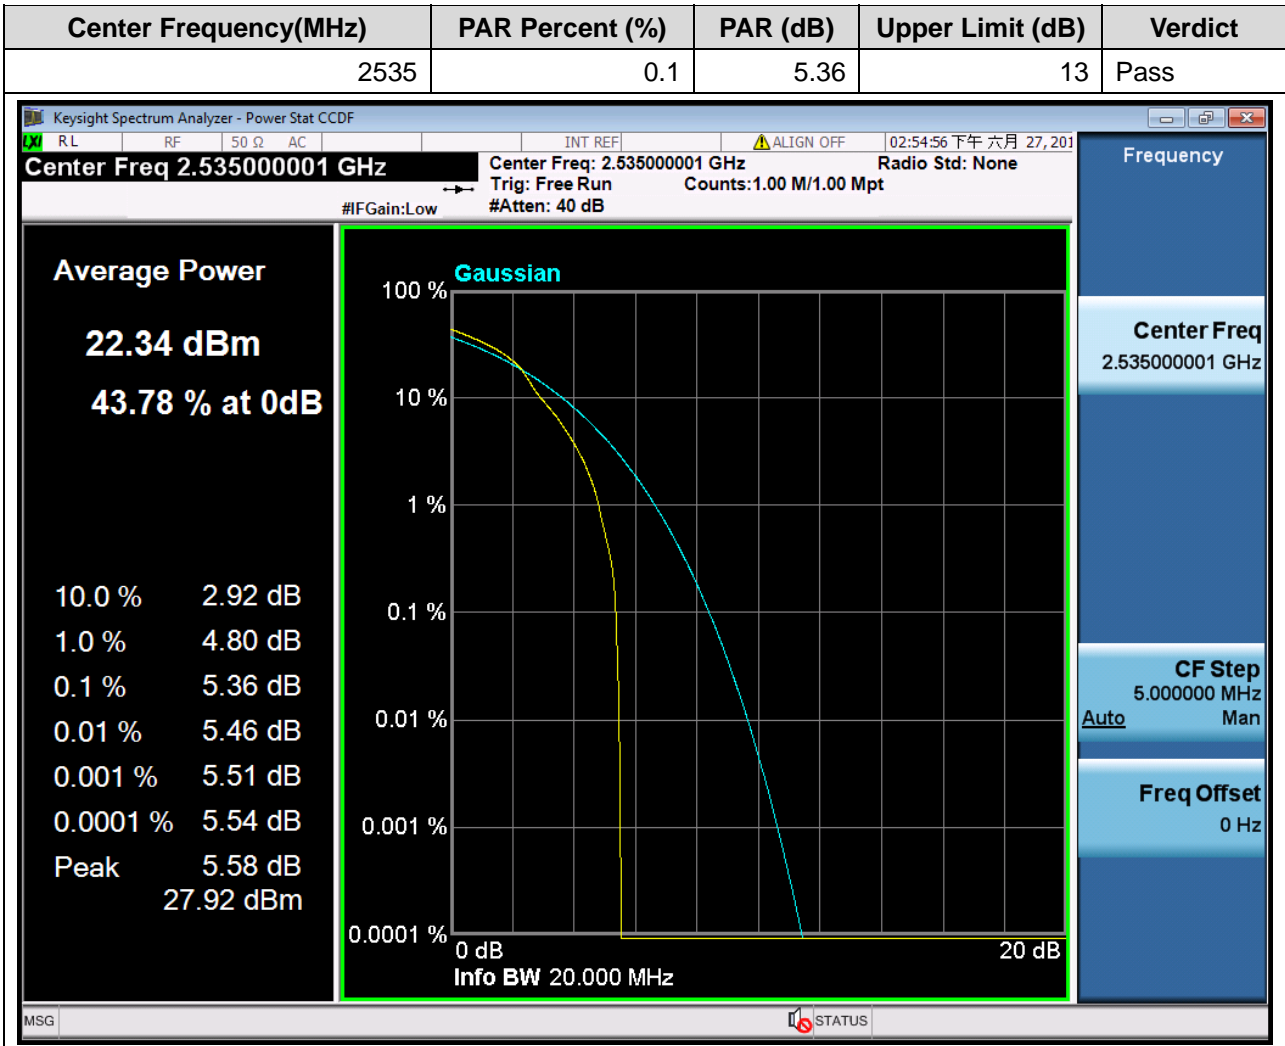

1.151. LTE Peak to Average Ratio(NTNV)(Subtest:151, Channel:21100, Bandwidth:20, Modulation:Q16, RB Number: 50, RB Position:HIGH)

1.152. LTE Peak to Average Ratio(NTNV)(Subtest:152, Channel:21100, Bandwidth:20, Modulation:Q16, RB Number: 1, RB Position:LOW)

1.153. LTE Peak to Average Ratio(NTNV)(Subtest:153, Channel:21100, Bandwidth:20, Modulation:Q16, RB Number: 1, RB Position:MID)

1.154. LTE Peak to Average Ratio(NTNV)(Subtest:154, Channel:21100, Bandwidth:20, Modulation:Q16, RB Number: 1, RB Position:HIGH)

1.155. LTE Peak to Average Ratio(NTNV)(Subtest:155, Channel:21350, Bandwidth:20, Modulation:QPSK, RB Number: 100, RB Position:LOW)

1.156. LTE Peak to Average Ratio(NTNV)(Subtest:156, Channel:21350, Bandwidth:20, Modulation:QPSK, RB Number: 50, RB Position:LOW)

1.157. LTE Peak to Average Ratio(NTNV)(Subtest:157, Channel:21350, Bandwidth:20, Modulation:QPSK, RB Number: 50, RB Position:MID)

1.158. LTE Peak to Average Ratio(NTNV)(Subtest:158, Channel:21350, Bandwidth:20, Modulation:QPSK, RB Number: 50, RB Position:HIGH)