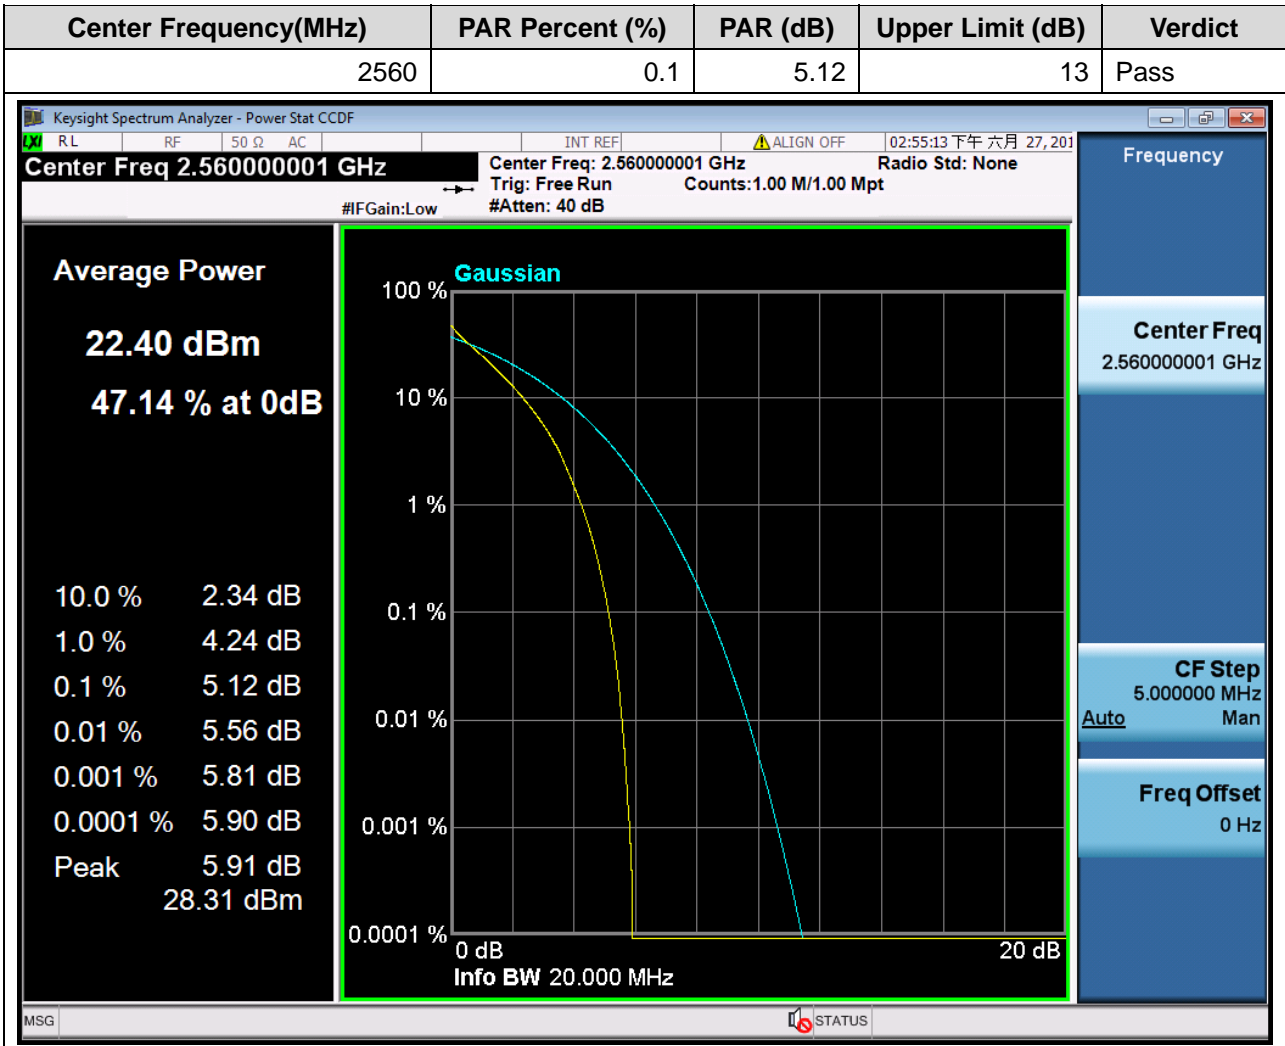

1.151. LTE Peak to Average Ratio(NTNV)(Subtest:151, Channel:21100, Bandwidth:20, Modulation:Q16, RB Number: 50, RB Position:HIGH)

1.152. LTE Peak to Average Ratio(NTNV)(Subtest:152, Channel:21100, Bandwidth:20, Modulation:Q16, RB Number: 1, RB Position:LOW)

1.153. LTE Peak to Average Ratio(NTNV)(Subtest:153, Channel:21100, Bandwidth:20, Modulation:Q16, RB Number: 1, RB Position:MID)

1.154. LTE Peak to Average Ratio(NTNV)(Subtest:154, Channel:21100, Bandwidth:20, Modulation:Q16, RB Number: 1, RB Position:HIGH)

1.155. LTE Peak to Average Ratio(NTNV)(Subtest:155, Channel:21350, Bandwidth:20, Modulation:QPSK, RB Number: 100, RB Position:LOW)

1.156. LTE Peak to Average Ratio(NTNV)(Subtest:156, Channel:21350, Bandwidth:20, Modulation:QPSK, RB Number: 50, RB Position:LOW)

1.157. LTE Peak to Average Ratio(NTNV)(Subtest:157, Channel:21350, Bandwidth:20, Modulation:QPSK, RB Number: 50, RB Position:MID)

1.158. LTE Peak to Average Ratio(NTNV)(Subtest:158, Channel:21350, Bandwidth:20, Modulation:QPSK, RB Number: 50, RB Position:HIGH)