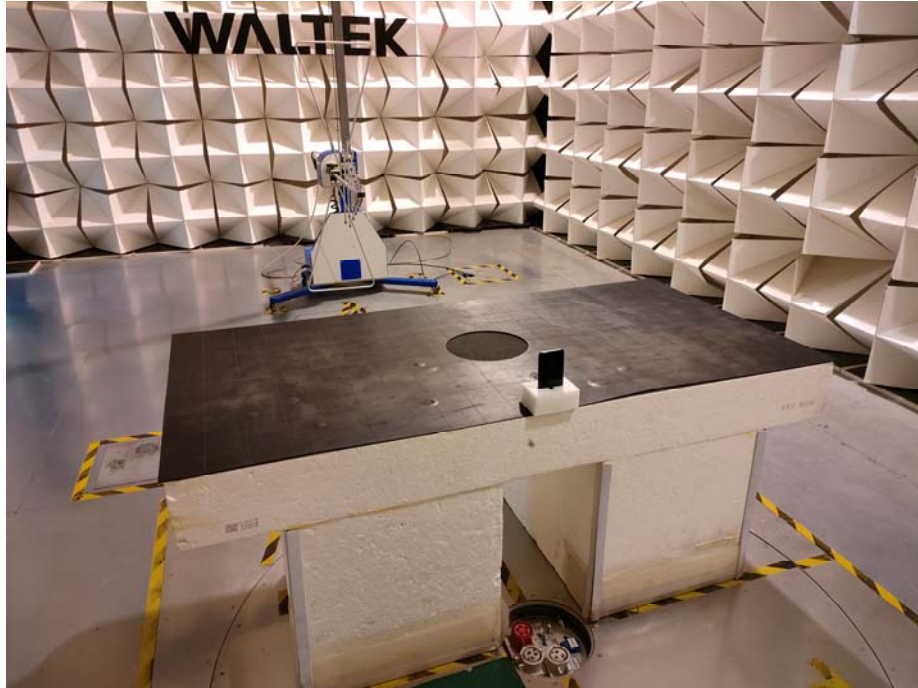

Appendix-SILVER C-Photos

2G/3G/4G Setup photo Model SILVER C FCC ID: 2AEPISILVERC

Photograph - Spurious Emissions Radiated Test Setup

For 30MHz-1000MHz Test Site 2#

For Above 1GHz Test Site 1#