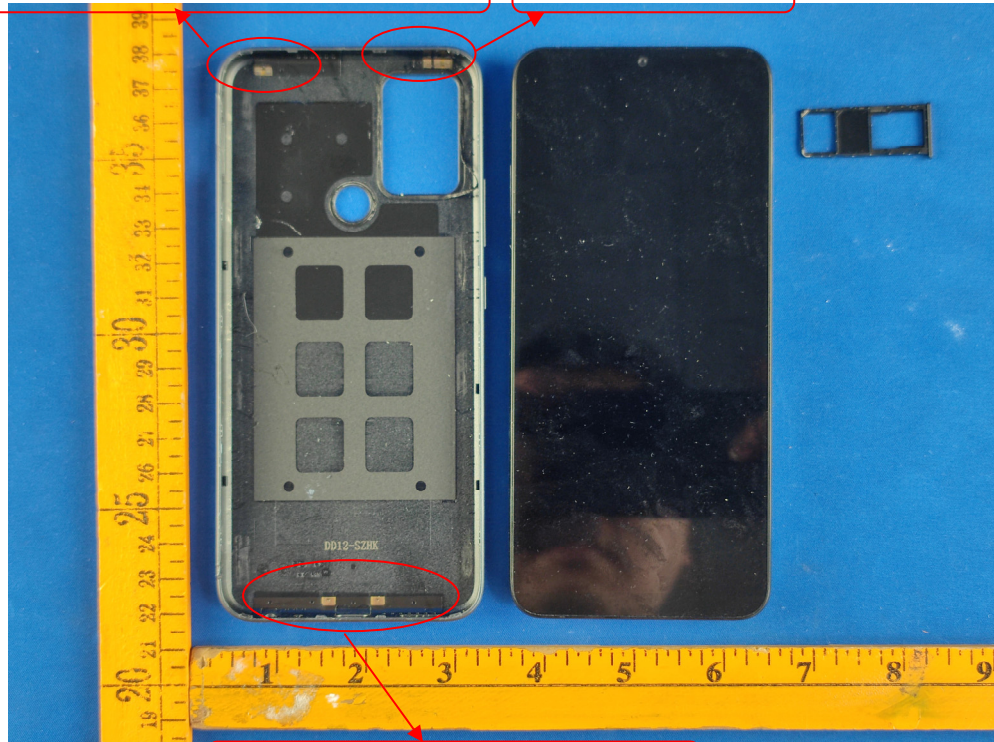

Appendix-SILVER C-Photos

1.2. EUT – Internal View Model SILVER C FCC ID: 2AEPISILVERC

GSM/WCDMA/LTE diversity ANT.

BT/WIFI ANT.

GSM/WCDMA/LTE Main ANT.

Appendix-SILVER C-Photos

Appendix-SILVER C-Photos