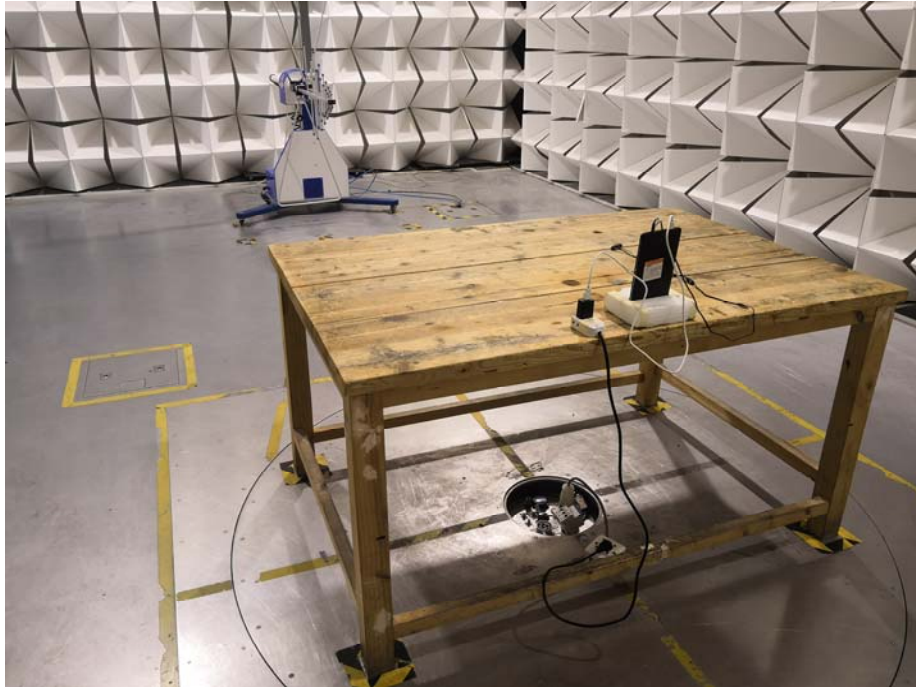

Appendix WTS18S05112598E_Photo

For 30MHz-1000MHz Test Site 2#