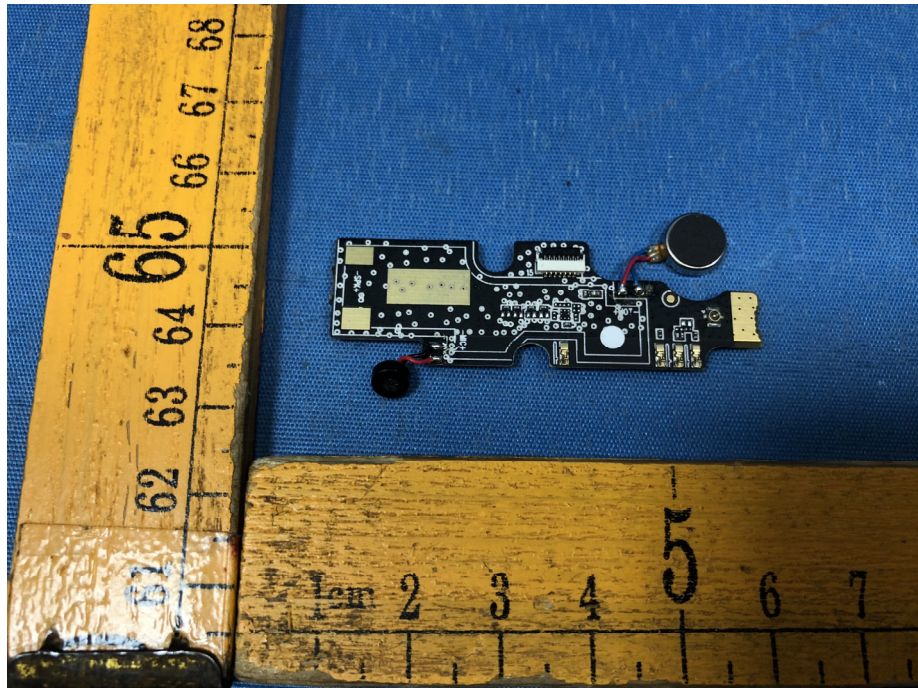

EUT – Internal View Model ELEMENT PRO 2 FCC ID: 2AEP1ELEMENTPRO2

Appendix WTS19S01006127W_Photos