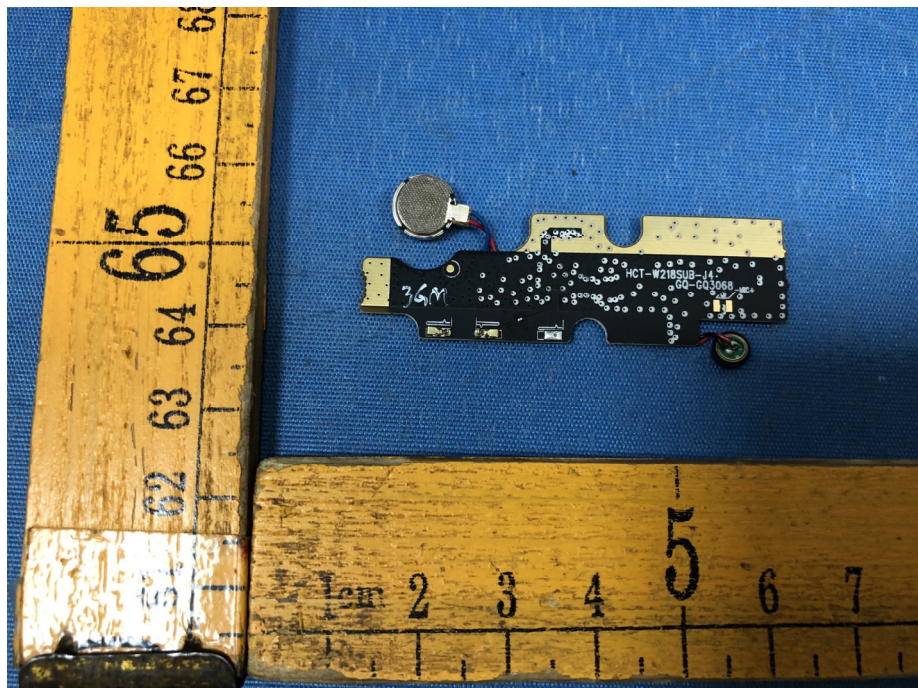

EUT – Internal View Model ELEMENT PRO 2 FCC ID: 2AEP1ELEMENTPRO2

Appendix WTS19S01006127W_Photos