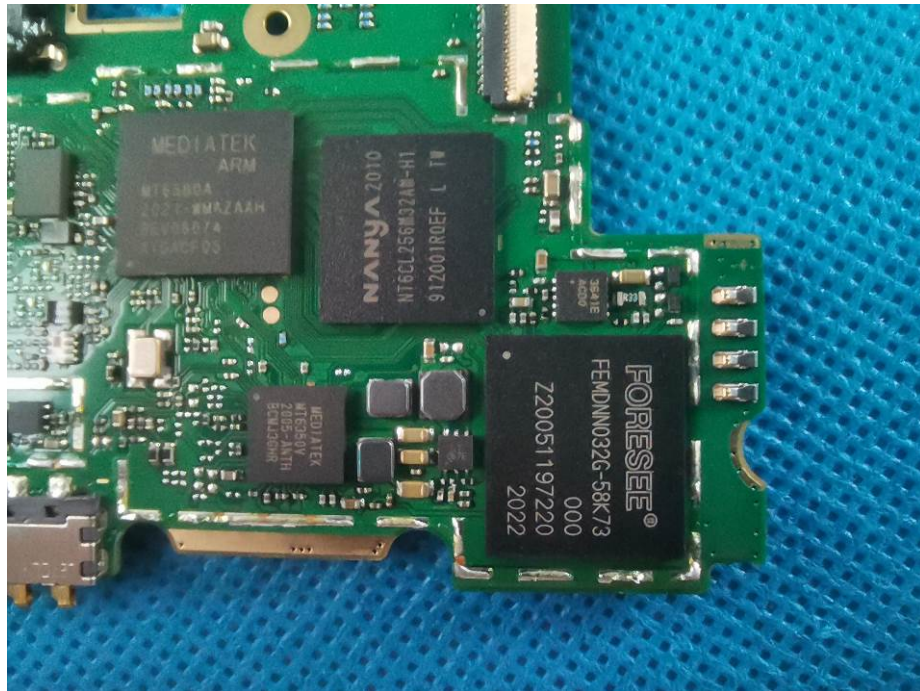

Appendix-ELEMENT PLAY-Photos