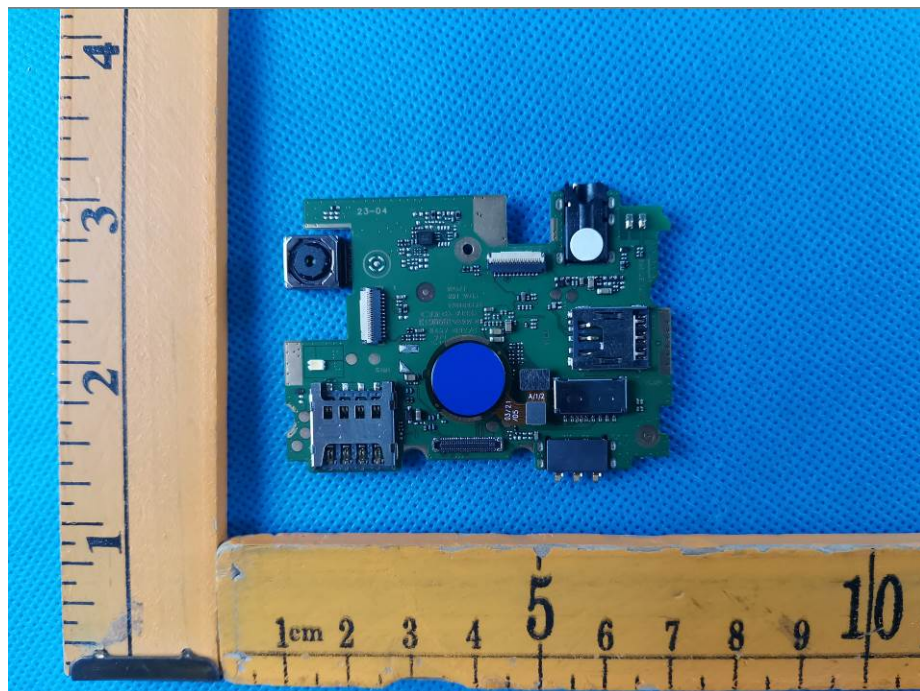

Appendix-ELEMENT PLAY-Photos