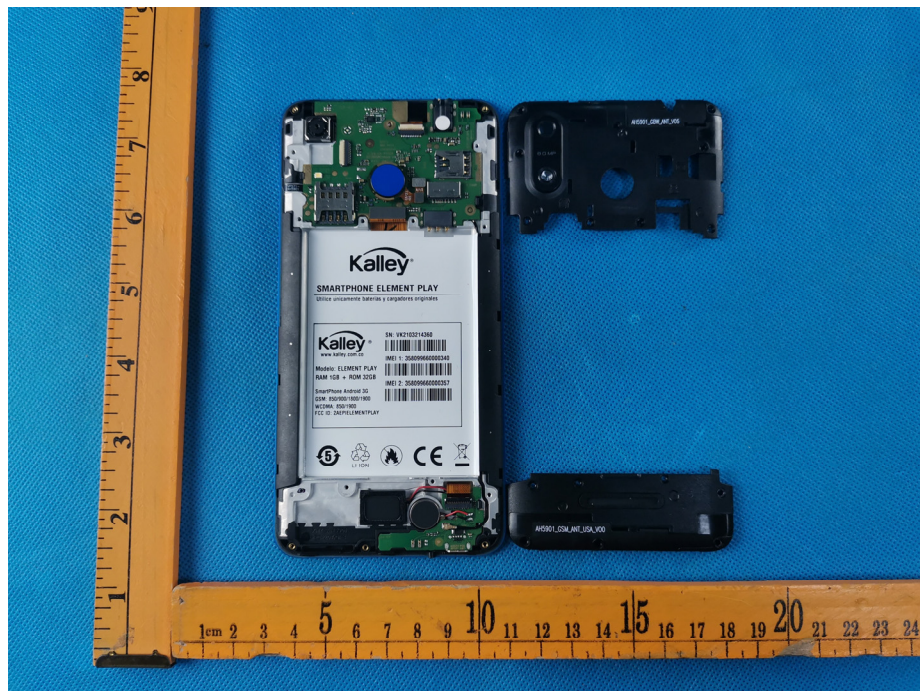

## EUT – Internal View Model ELEMENT PLAY FCC ID: 2AEP1ELEMENTPLAY

BT/WIFI/BLE ANT.

GSM/WCDMA ANT.