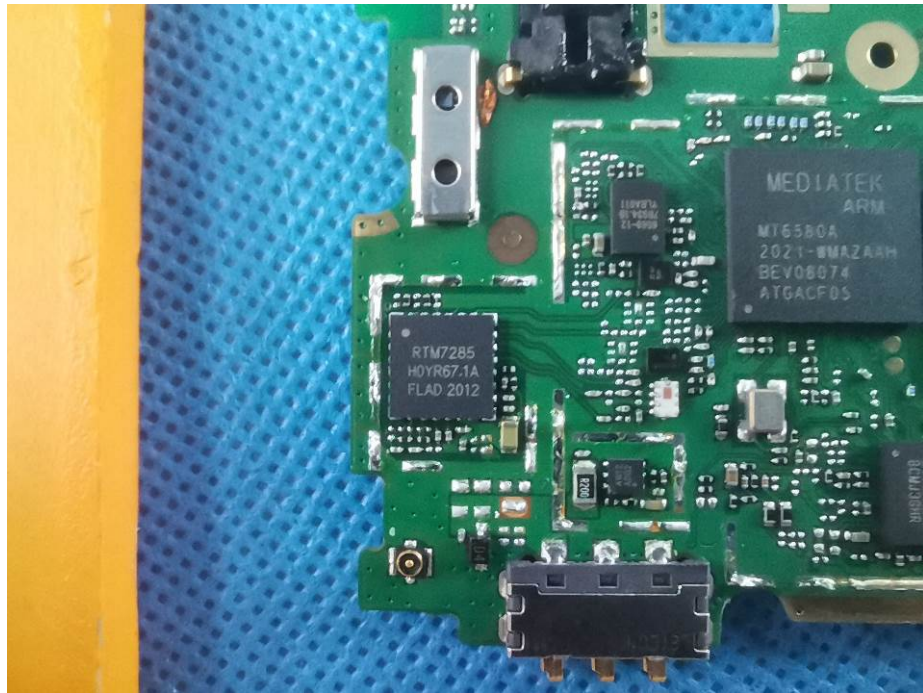

Appendix-ELEMENT PLAY-Photos