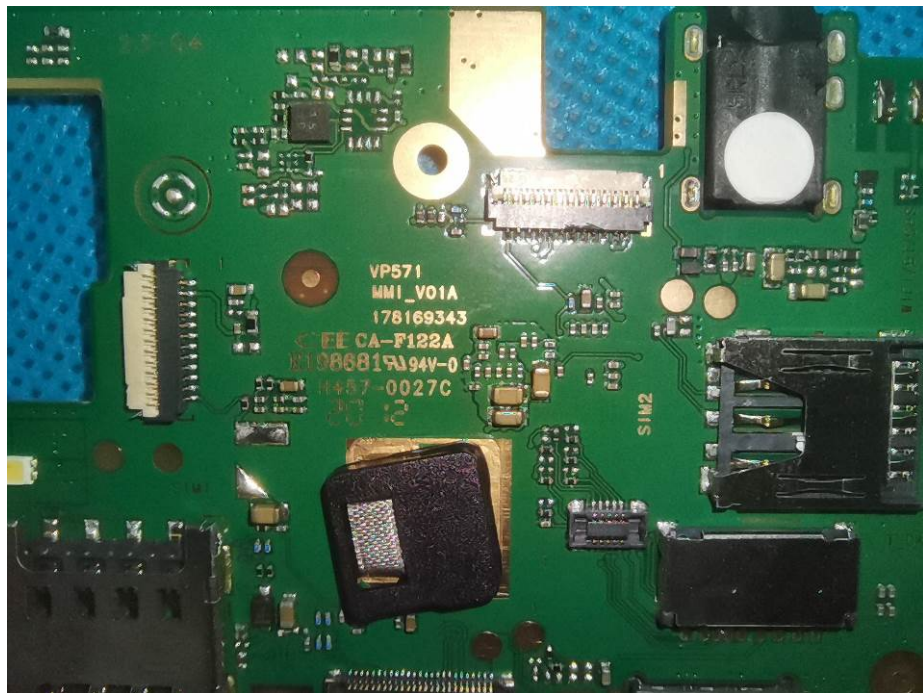

Appendix-ELEMENT PLAY-Photos