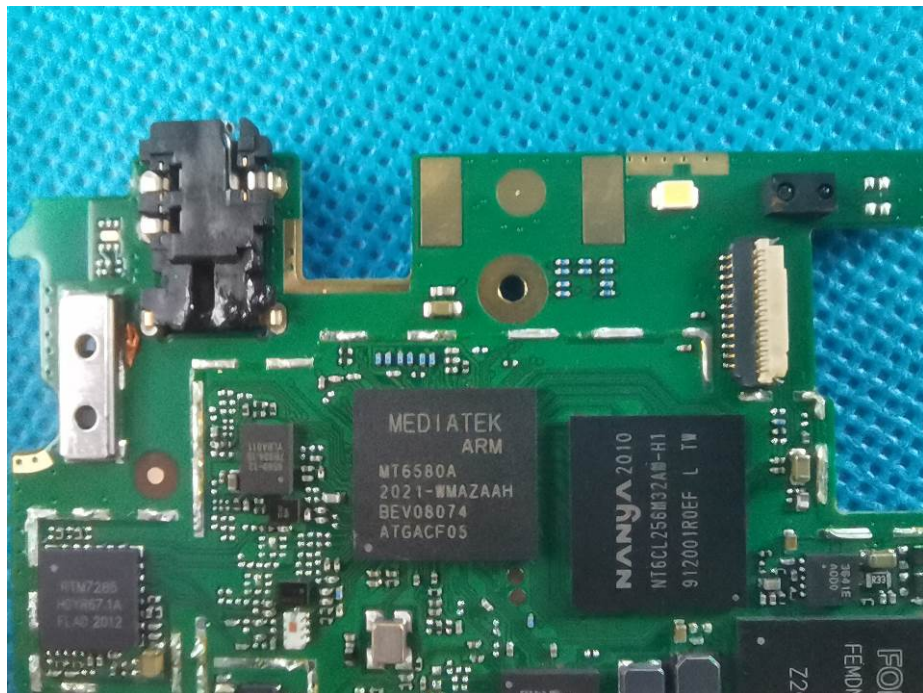

Appendix-ELEMENT PLAY-Photos