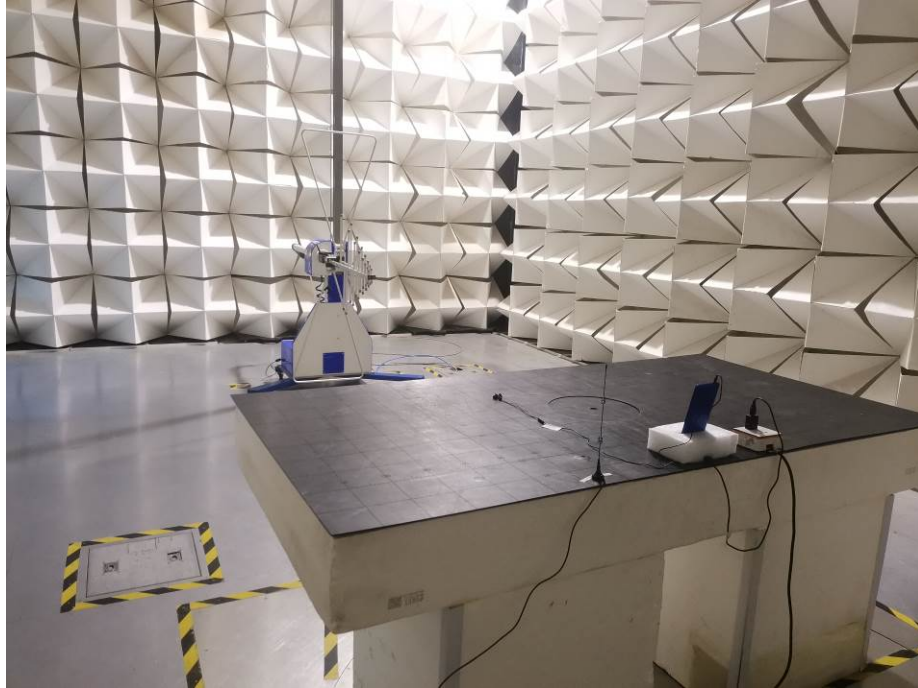

2G/3G Setup photo Model ELEMENT PLAY FCC ID: 2AEPIELEMENTPLAY

Photograph - Spurious Emissions Radiated Test Setup

For 30MHz-1000MHz Test Site 2#

For Above 1GHz Test Site 1#