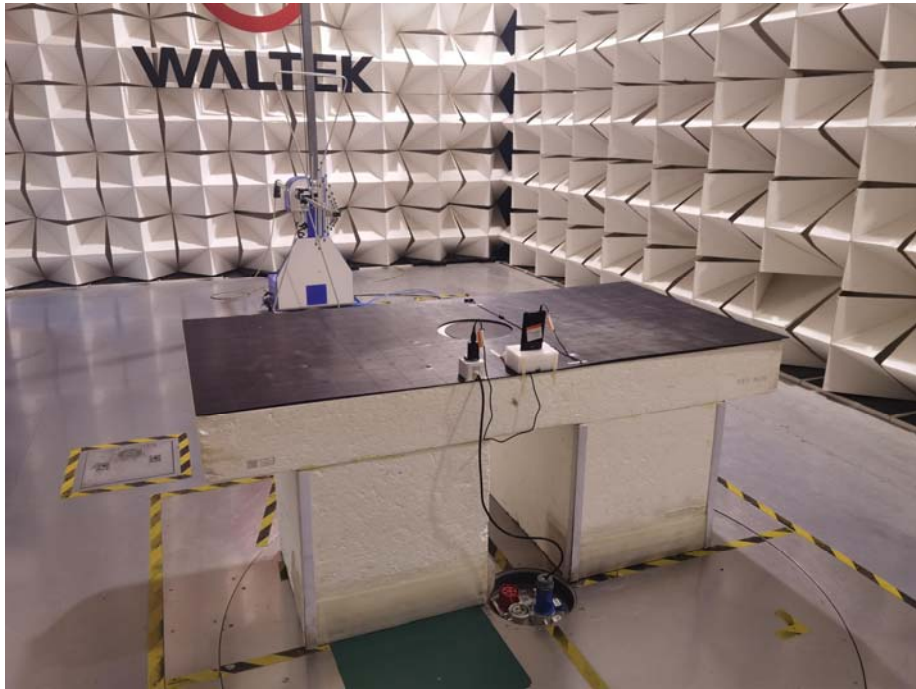

Appendix-ELEMENT 5 PLUS-Photos

Photographs –Constructional Details

WiFi/BT/BLE Setup photo Model ELEMENT 5 PLUS FCC ID:
2AEP1ELEMENT5PLUS

Photograph – Conducted Emission Test Setup

Test Site 1#

Photograph - Spurious Emissions Radiated Test Setup

Below 30MHz Test Site 2#

Appendix-ELEMENT 5 PLUS-Photos

For 30MHz-1000MHz Test Site 2#

For Above 1GHz Test Site 1#