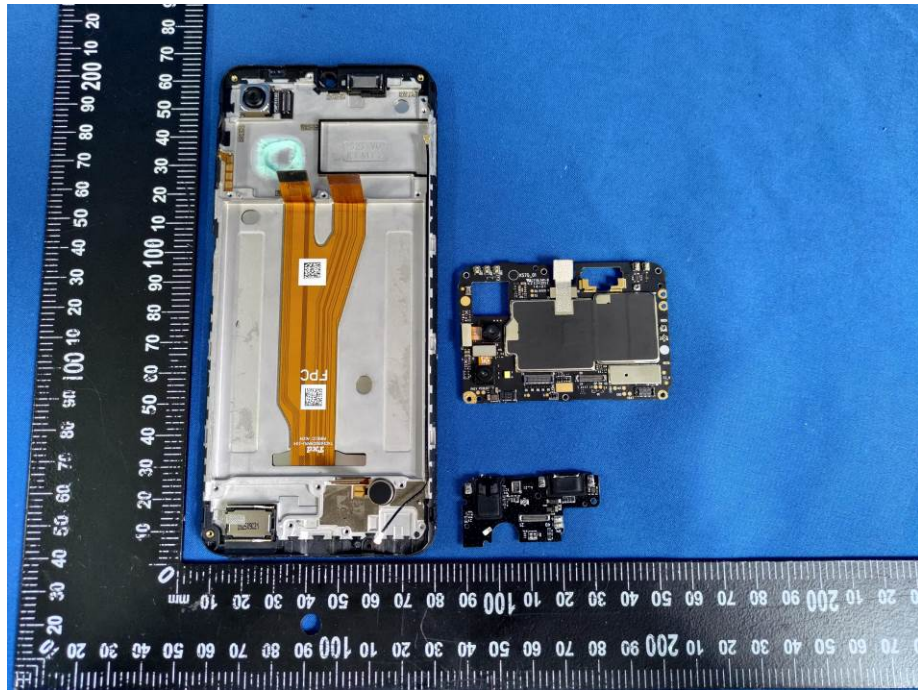

Appendix- Black Z -Photos

EUT – Internal View Model Black Z FCC ID: 2AEPBLACKZ

BT/WIFI/BLE ANT.

GSM/WCDMA/LTE ANT.

Appendix- Black Z -Photos

Appendix- Black Z -Photos

Appendix- Black Z -Photos

Appendix- Black Z -Photos

Appendix- Black Z -Photos

Appendix- Black Z -Photos

Appendix- Black Z -Photos

Appendix- Black Z -Photos

Appendix- Black Z -Photos

Appendix- Black Z -Photos

====End=====