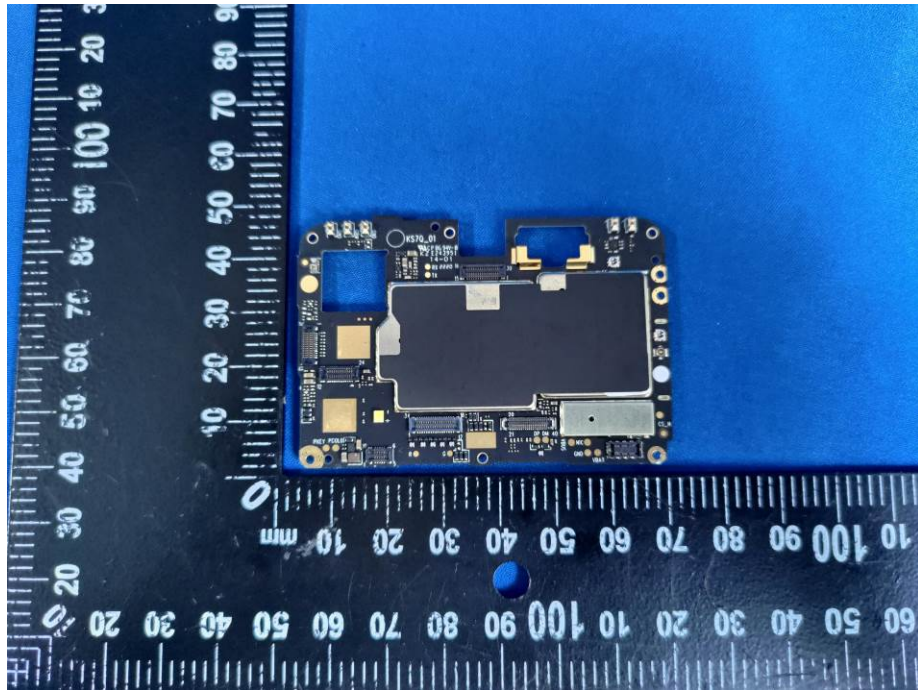

Appendix- Black Z -Photos

EUT – Internal View Model Black Z FCC ID: 2AEPBLACKZ

BT/WIFI/BLE ANT.

GSM/WCDMA/LTE ANT.

Appendix- Black Z -Photos

Appendix- Black Z -Photos

Appendix- Black Z -Photos

Appendix- Black Z -Photos

Appendix- Black Z -Photos

Appendix- Black Z -Photos

Appendix- Black Z -Photos

Appendix- Black Z -Photos

Appendix- Black Z -Photos

Appendix- Black Z -Photos

====End=====