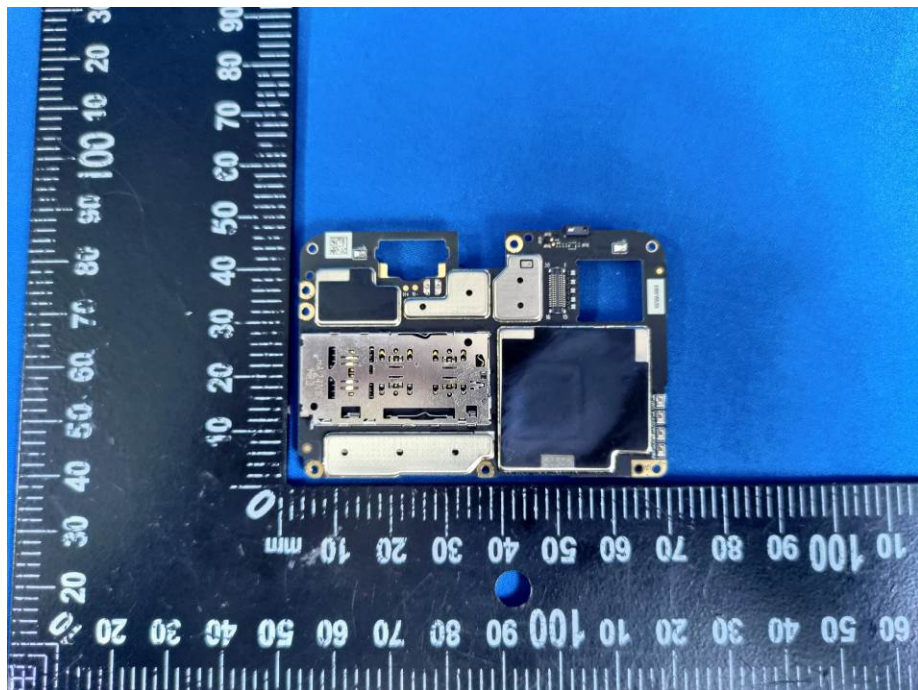

Appendix- Black Z -Photos

EUT – Internal View Model Black Z FCC ID: 2AEPBLACKZ

BT/WIFI/BLE ANT.

GSM/WCDMA/LTE ANT.

Appendix- Black Z -Photos

Appendix- Black Z -Photos

Appendix- Black Z -Photos

Appendix- Black Z -Photos

Appendix- Black Z -Photos

Appendix- Black Z -Photos

Appendix- Black Z -Photos

Appendix- Black Z -Photos

Appendix- Black Z -Photos

Appendix- Black Z -Photos

====End=====