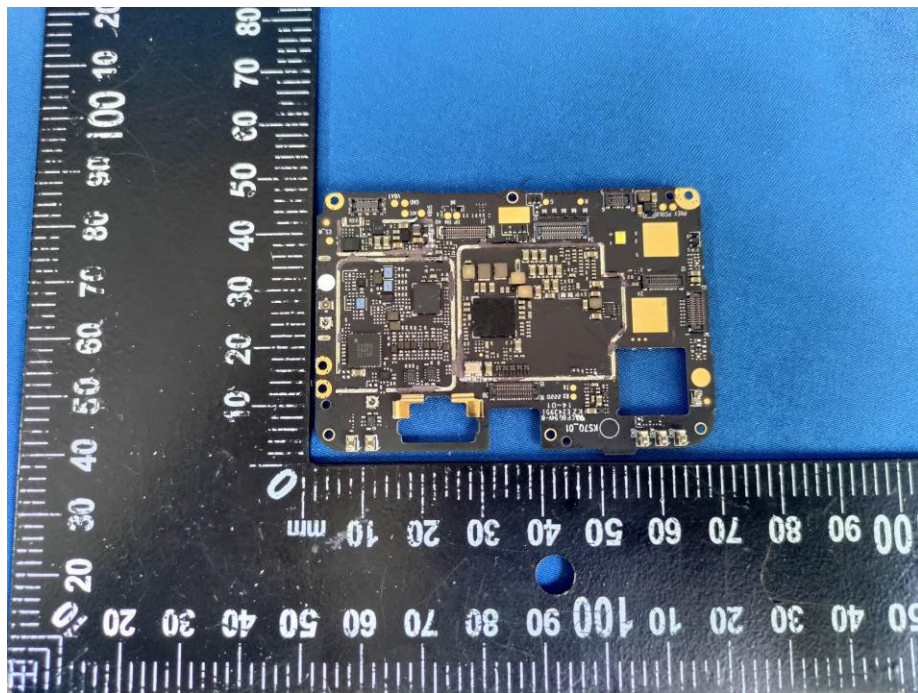

Appendix- Black Z -Photos

EUT – Internal View Model Black Z FCC ID: 2AEPBLACKZ

BT/WIFI/BLE ANT.

GSM/WCDMA/LTE ANT.

Appendix- Black Z -Photos

Appendix- Black Z -Photos

Appendix- Black Z -Photos

Appendix- Black Z -Photos

Appendix- Black Z -Photos

Appendix- Black Z -Photos

Appendix- Black Z -Photos

Appendix- Black Z -Photos

Appendix- Black Z -Photos

Appendix- Black Z -Photos

====End=====