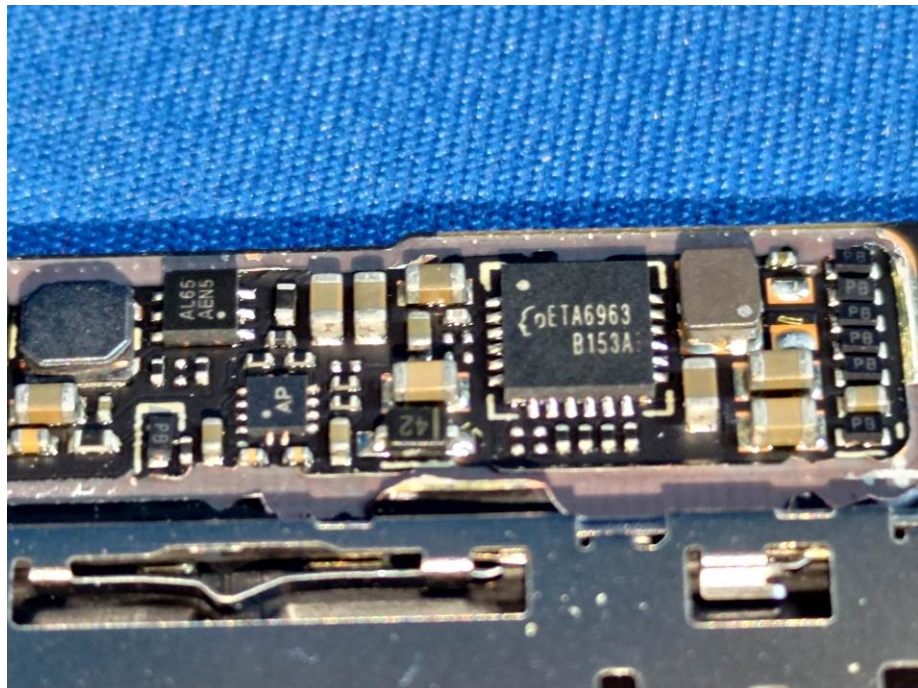

Appendix- Black Z -Photos

EUT – Internal View Model Black Z FCC ID: 2AEPBLACKZ

BT/WIFI/BLE ANT.

GSM/WCDMA/LTE ANT.

Appendix- Black Z -Photos

Appendix- Black Z -Photos

Appendix- Black Z -Photos

Appendix- Black Z -Photos

Appendix- Black Z -Photos

Appendix- Black Z -Photos

Appendix- Black Z -Photos

Appendix- Black Z -Photos

Appendix- Black Z -Photos

Appendix- Black Z -Photos

====End=====