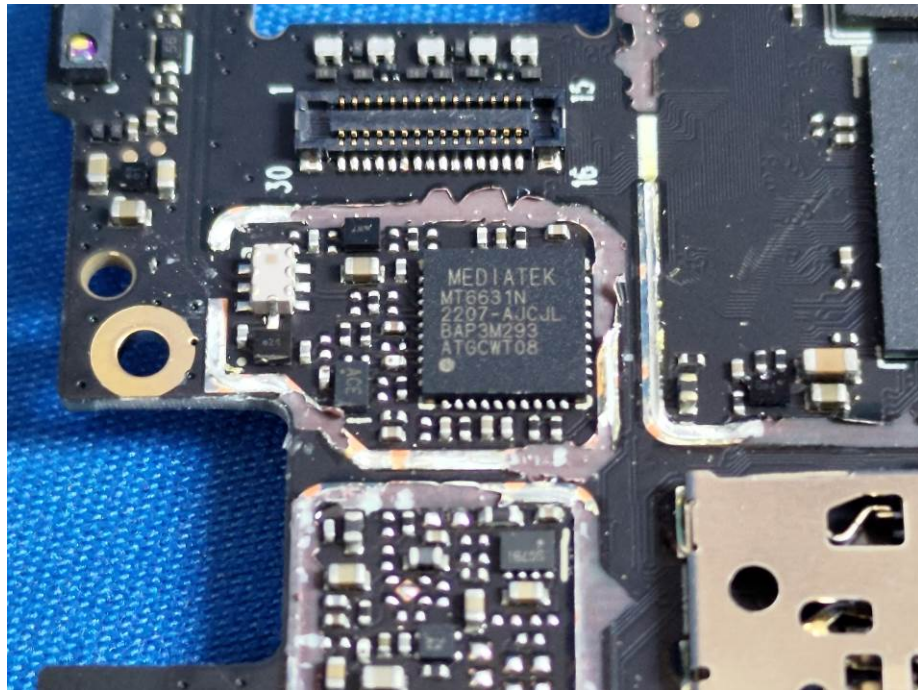

Appendix- Black Z -Photos

EUT – Internal View Model Black Z FCC ID: 2AEPBLACKZ

BT/WIFI/BLE ANT.

GSM/WCDMA/LTE ANT.

Appendix- Black Z -Photos

Appendix- Black Z -Photos

Appendix- Black Z -Photos

Appendix- Black Z -Photos

Appendix- Black Z -Photos

Appendix- Black Z -Photos

Appendix- Black Z -Photos

Appendix- Black Z -Photos

Appendix- Black Z -Photos

Appendix- Black Z -Photos

====End=====