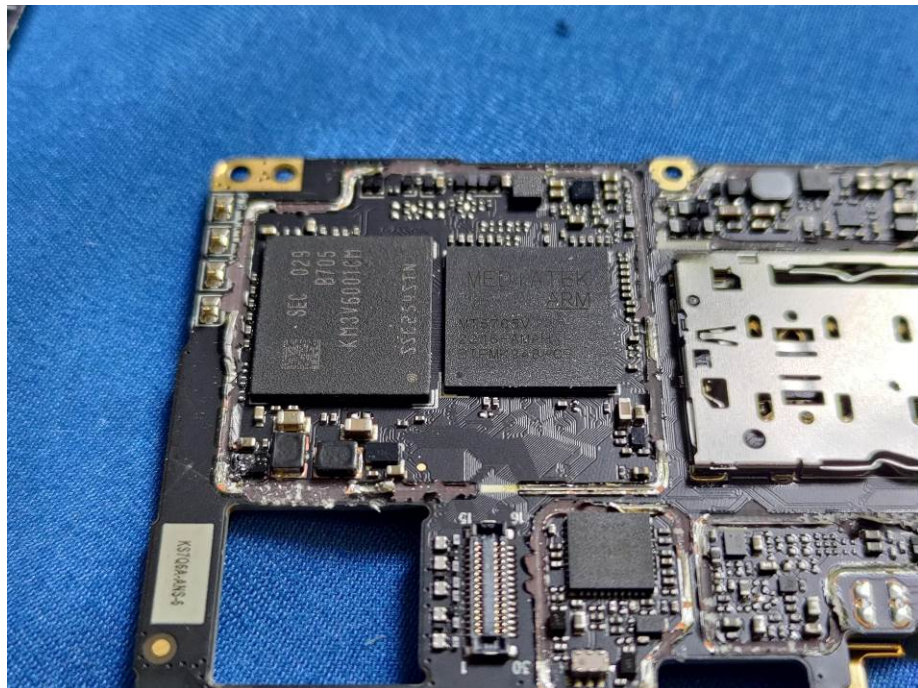

Appendix- Black Z -Photos

EUT – Internal View Model Black Z FCC ID: 2AEPBLACKZ

BT/WIFI/BLE ANT.

GSM/WCDMA/LTE ANT.

Appendix- Black Z -Photos

Appendix- Black Z -Photos

Appendix- Black Z -Photos

Appendix- Black Z -Photos

Appendix- Black Z -Photos

Appendix- Black Z -Photos

Appendix- Black Z -Photos

Appendix- Black Z -Photos

Appendix- Black Z -Photos

Appendix- Black Z -Photos

====End=====