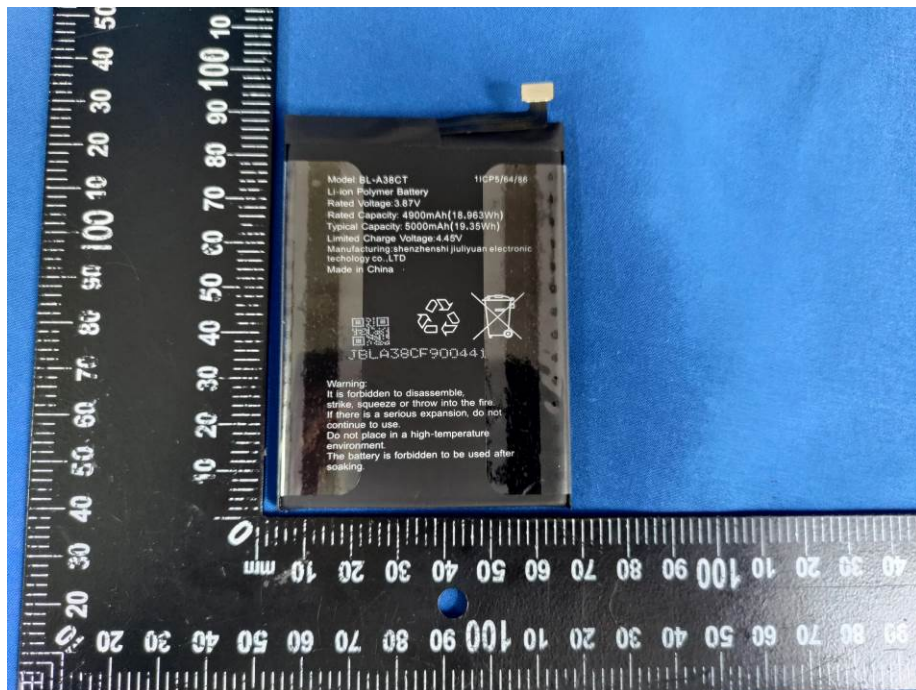

Appendix- Black Z -Photos

EUT – Internal View Model Black Z FCC ID: 2AEPBLACKZ

BT/WIFI/BLE ANT.

GSM/WCDMA/LTE ANT.

Appendix- Black Z -Photos

Appendix- Black Z -Photos

Appendix- Black Z -Photos

Appendix- Black Z -Photos

Appendix- Black Z -Photos

Appendix- Black Z -Photos

Appendix- Black Z -Photos

Appendix- Black Z -Photos

Appendix- Black Z -Photos

Appendix- Black Z -Photos

====End=====