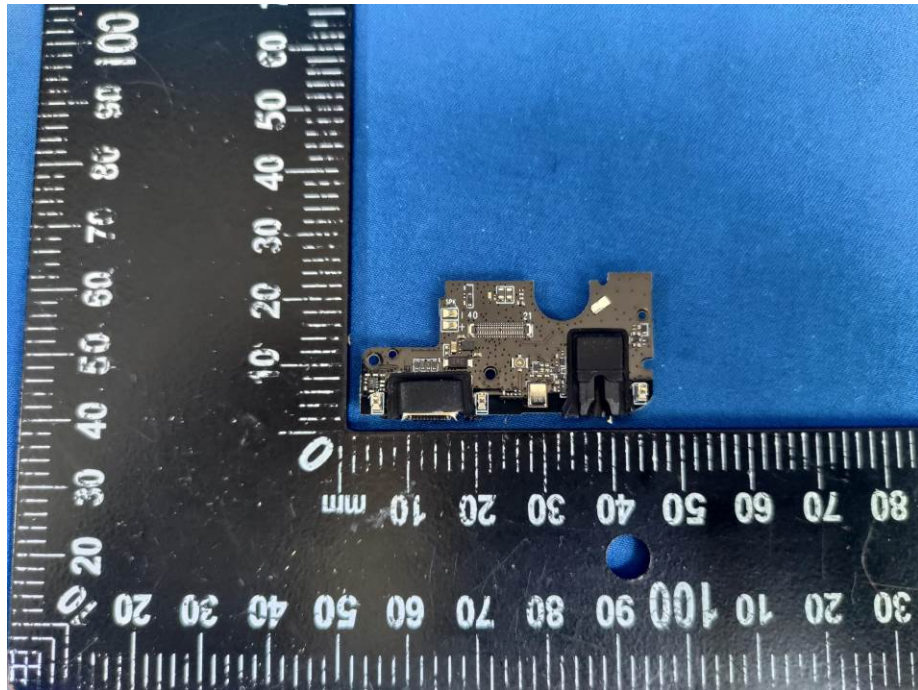

Appendix- Black Z -Photos

EUT – Internal View Model Black Z FCC ID: 2AEPBLACKZ

BT/WIFI/BLE ANT.

GSM/WCDMA/LTE ANT.

Appendix- Black Z -Photos

Appendix- Black Z -Photos

Appendix- Black Z -Photos

Appendix- Black Z -Photos

Appendix- Black Z -Photos

Appendix- Black Z -Photos

Appendix- Black Z -Photos

Appendix- Black Z -Photos

Appendix- Black Z -Photos

Appendix- Black Z -Photos

====End=====