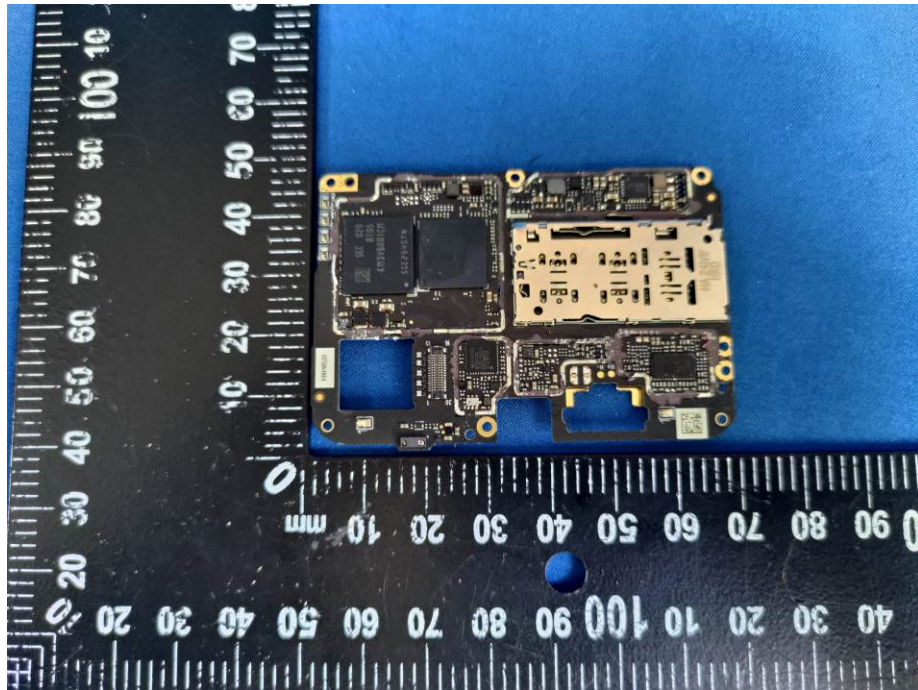

Appendix- Black Z -Photos

EUT – Internal View Model Black Z FCC ID: 2AEPBLACKZ

BT/WIFI/BLE ANT.

GSM/WCDMA/LTE ANT.

Appendix- Black Z -Photos

Appendix- Black Z -Photos

Appendix- Black Z -Photos

Appendix- Black Z -Photos

Appendix- Black Z -Photos

Appendix- Black Z -Photos

Appendix- Black Z -Photos

Appendix- Black Z -Photos

Appendix- Black Z -Photos

Appendix- Black Z -Photos

====End=====