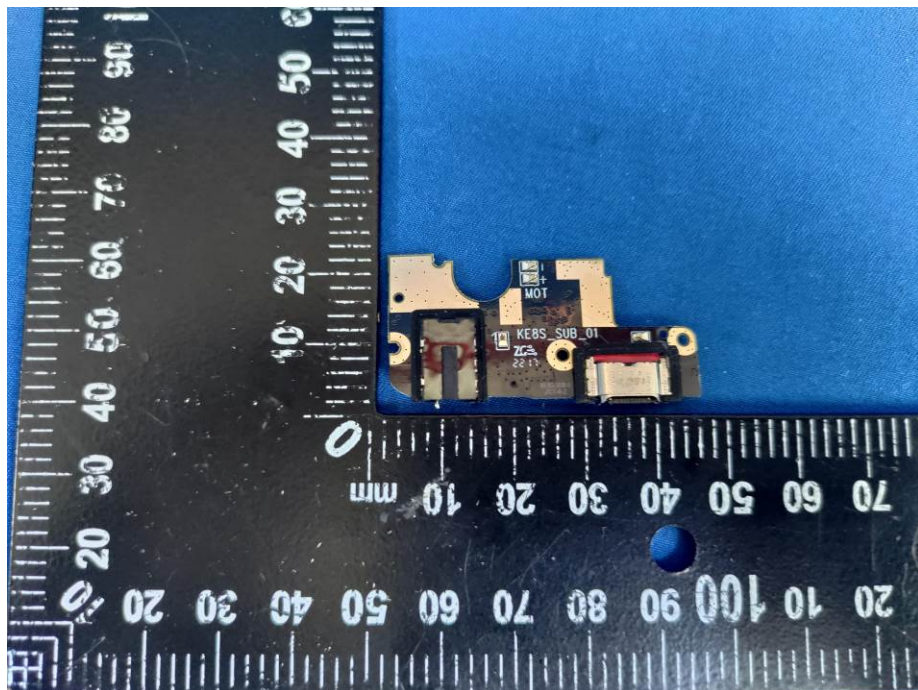

Appendix- Black Z -Photos

EUT – Internal View Model Black Z FCC ID: 2AEPBLACKZ

BT/WIFI/BLE ANT.

GSM/WCDMA/LTE ANT.

Appendix- Black Z -Photos

Appendix- Black Z -Photos

Appendix- Black Z -Photos

Appendix- Black Z -Photos

Appendix- Black Z -Photos

Appendix- Black Z -Photos

Appendix- Black Z -Photos

Appendix- Black Z -Photos

Appendix- Black Z -Photos

Appendix- Black Z -Photos

====End=====