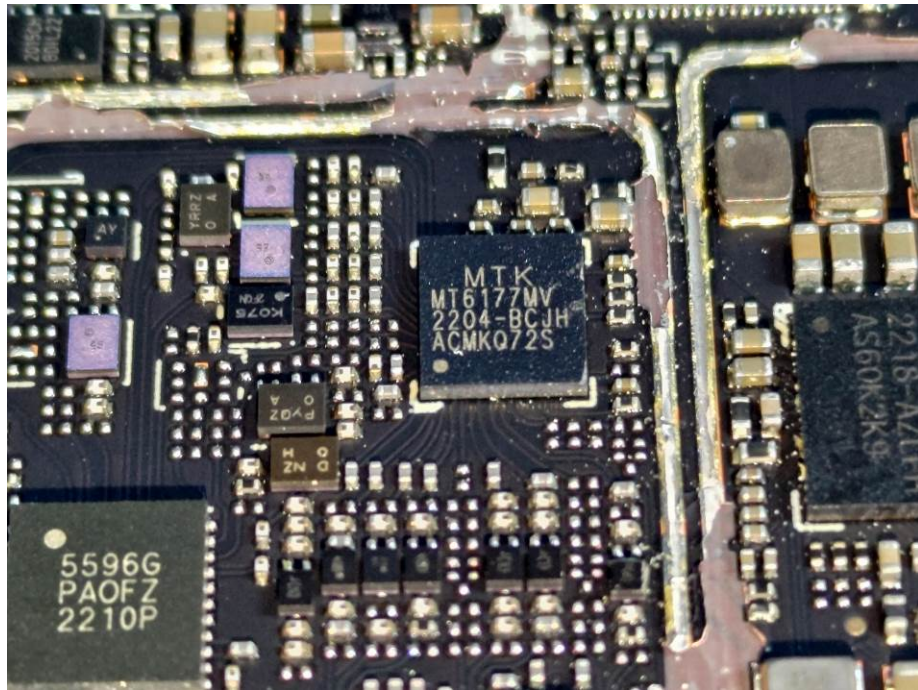

Appendix- Black Z -Photos

EUT – Internal View Model Black Z FCC ID: 2AEPBLACKZ

BT/WIFI/BLE ANT.

GSM/WCDMA/LTE ANT.

Appendix- Black Z -Photos

Appendix- Black Z -Photos

Appendix- Black Z -Photos

Appendix- Black Z -Photos

Appendix- Black Z -Photos

Appendix- Black Z -Photos

Appendix- Black Z -Photos

Appendix- Black Z -Photos

Appendix- Black Z -Photos

Appendix- Black Z -Photos

====End=====