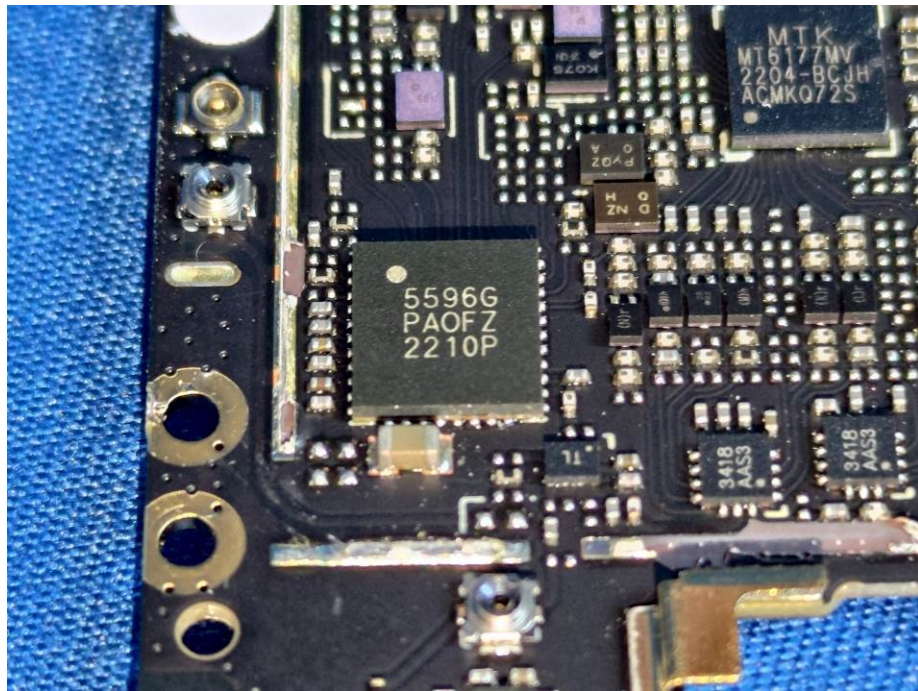

Appendix- Black Z -Photos