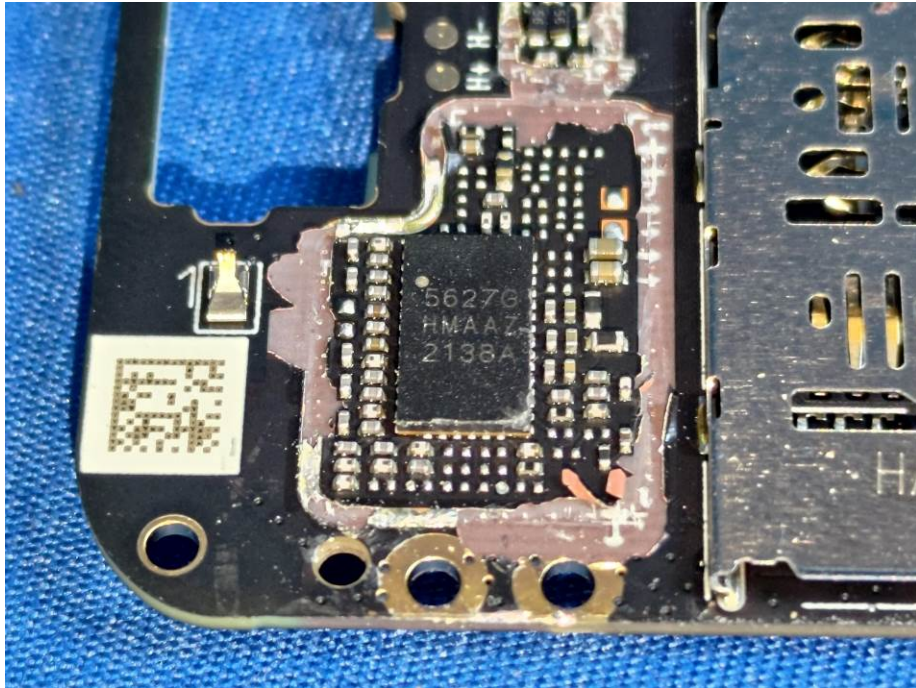

Appendix- Black Z -Photos

EUT – Internal View Model Black Z FCC ID: 2AEPBLACKZ

BT/WIFI/BLE ANT.

GSM/WCDMA/LTE ANT.

Appendix- Black Z -Photos

Appendix- Black Z -Photos

Appendix- Black Z -Photos

Appendix- Black Z -Photos

Appendix- Black Z -Photos

Appendix- Black Z -Photos

Appendix- Black Z -Photos

Appendix- Black Z -Photos

Appendix- Black Z -Photos

Appendix- Black Z -Photos

====End=====