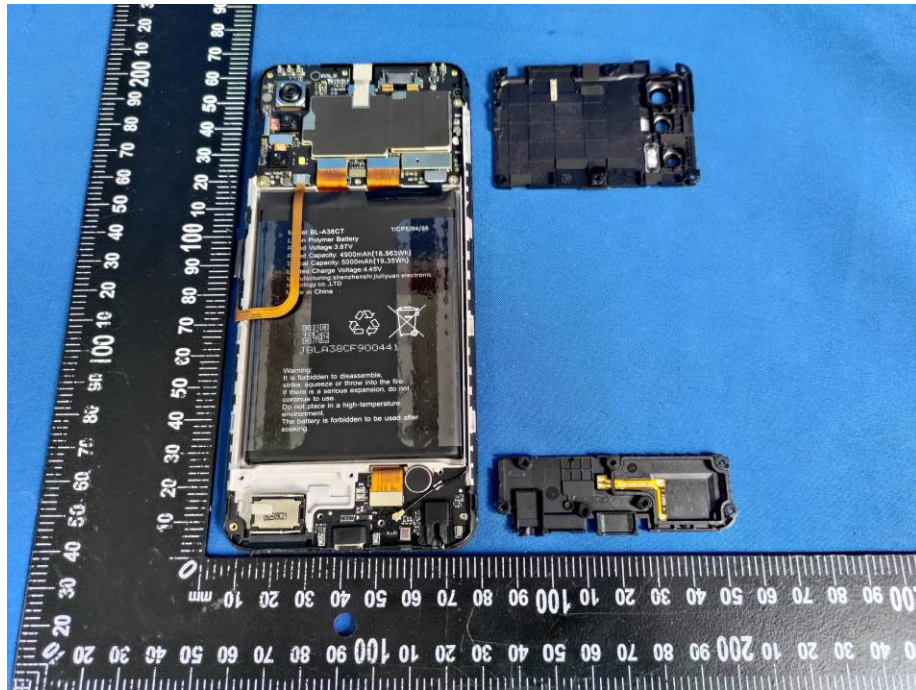

Appendix- Black Z -Photos

EUT – Internal View Model Black Z FCC ID: 2AEPBLACKZ

BT/WIFI/BLE ANT.

GSM/WCDMA/LTE ANT.

Appendix- Black Z -Photos

Appendix- Black Z -Photos

Appendix- Black Z -Photos

Appendix- Black Z -Photos

Appendix- Black Z -Photos

Appendix- Black Z -Photos

Appendix- Black Z -Photos

Appendix- Black Z -Photos

Appendix- Black Z -Photos

Appendix- Black Z -Photos

====End=====