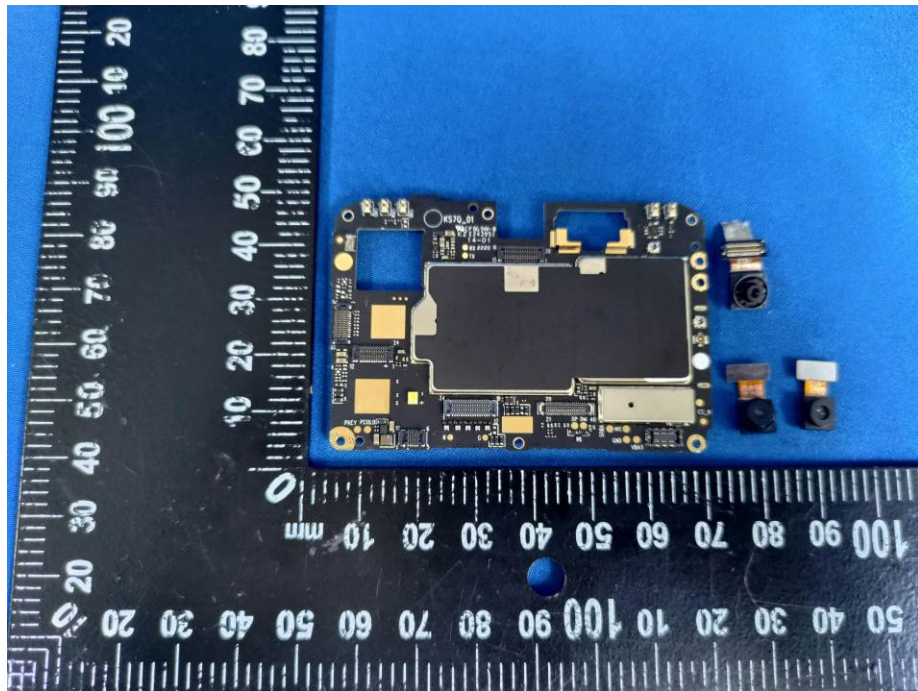

Appendix- Black Z -Photos

EUT – Internal View Model Black Z FCC ID: 2AEPBLACKZ

BT/WIFI/BLE ANT.

GSM/WCDMA/LTE ANT.

Appendix- Black Z -Photos

Appendix- Black Z -Photos

Appendix- Black Z -Photos

Appendix- Black Z -Photos

Appendix- Black Z -Photos

Appendix- Black Z -Photos

Appendix- Black Z -Photos

Appendix- Black Z -Photos

Appendix- Black Z -Photos

Appendix- Black Z -Photos

====End=====