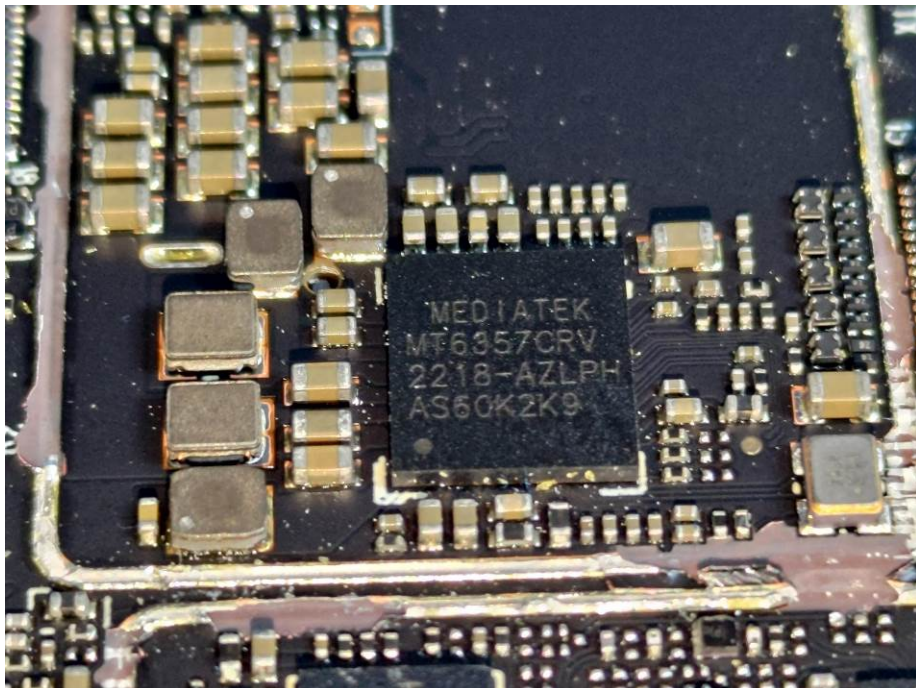

Appendix- Black Z -Photos

EUT – Internal View Model Black Z FCC ID: 2AEPBLACKZ

BT/WIFI/BLE ANT.

GSM/WCDMA/LTE ANT.

Appendix- Black Z -Photos

Appendix- Black Z -Photos

Appendix- Black Z -Photos

Appendix- Black Z -Photos

Appendix- Black Z -Photos

Appendix- Black Z -Photos

Appendix- Black Z -Photos

Appendix- Black Z -Photos

Appendix- Black Z -Photos

Appendix- Black Z -Photos

====End=====