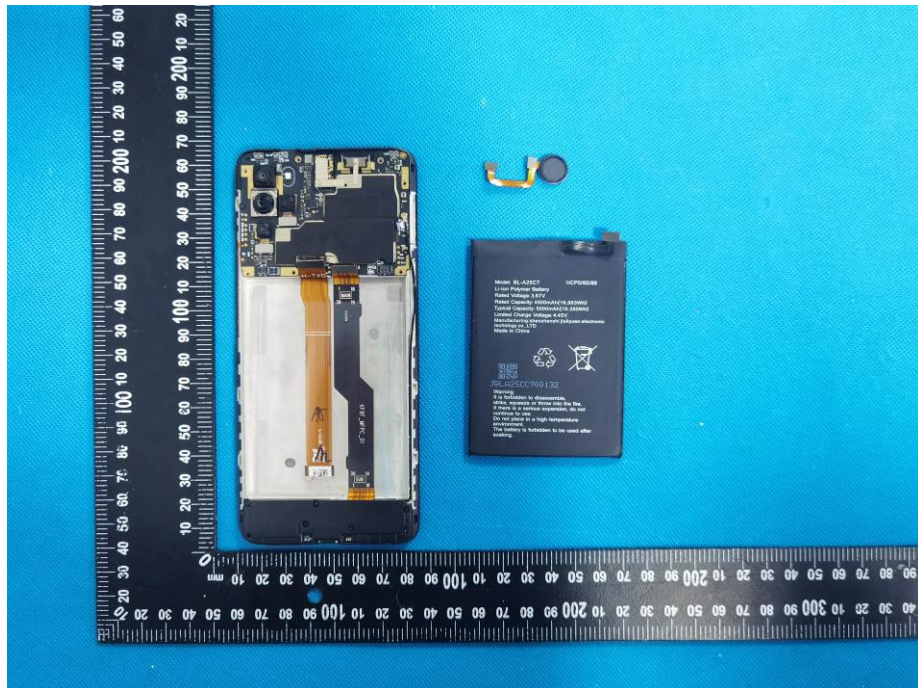

Appendix- Black X -Photos

EUT – Internal View Model Black X FCC ID: 2AEPBLACKX

Appendix- Black X -Photos

Appendix- Black X -Photos

Appendix- Black X -Photos

Appendix- Black X -Photos

Appendix- Black X -Photos