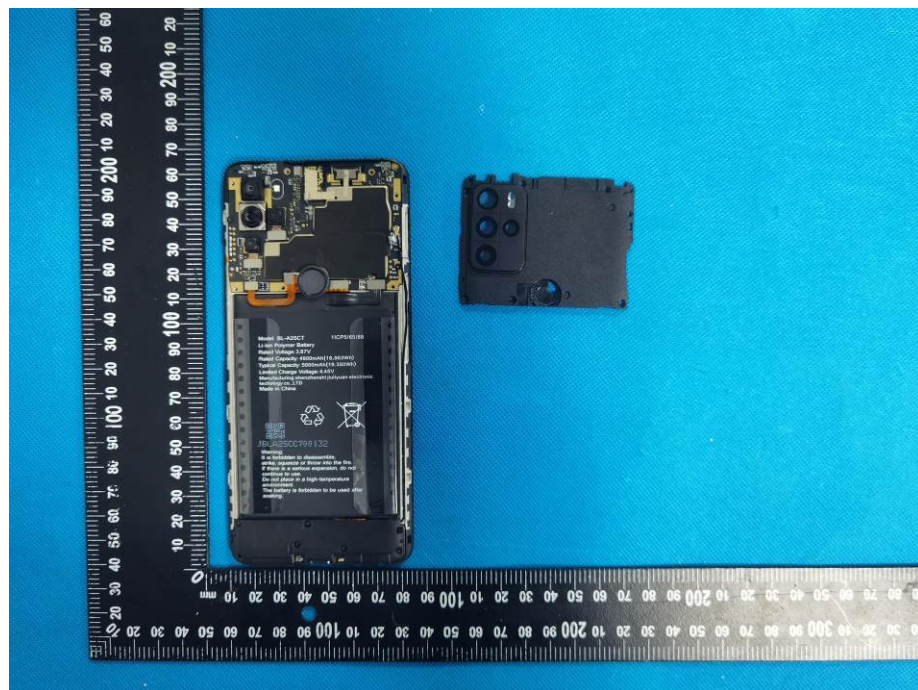

Appendix- Black X -Photos

EUT – Internal View Model Black X FCC ID: 2AEPBLACKX

Appendix- Black X -Photos

Appendix- Black X -Photos

Appendix- Black X -Photos

Appendix- Black X -Photos

Appendix- Black X -Photos