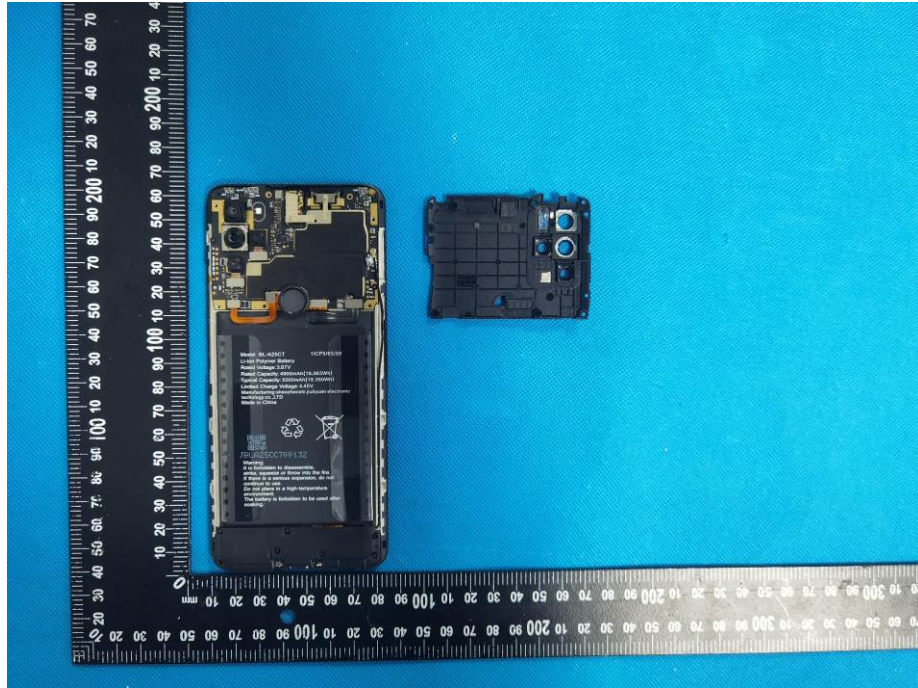

Appendix- Black X -Photos

EUT – Internal View Model Black X FCC ID: 2AEPBLACKX

Appendix- Black X -Photos

Appendix- Black X -Photos

Appendix- Black X -Photos

Appendix- Black X -Photos

Appendix- Black X -Photos

====End=====