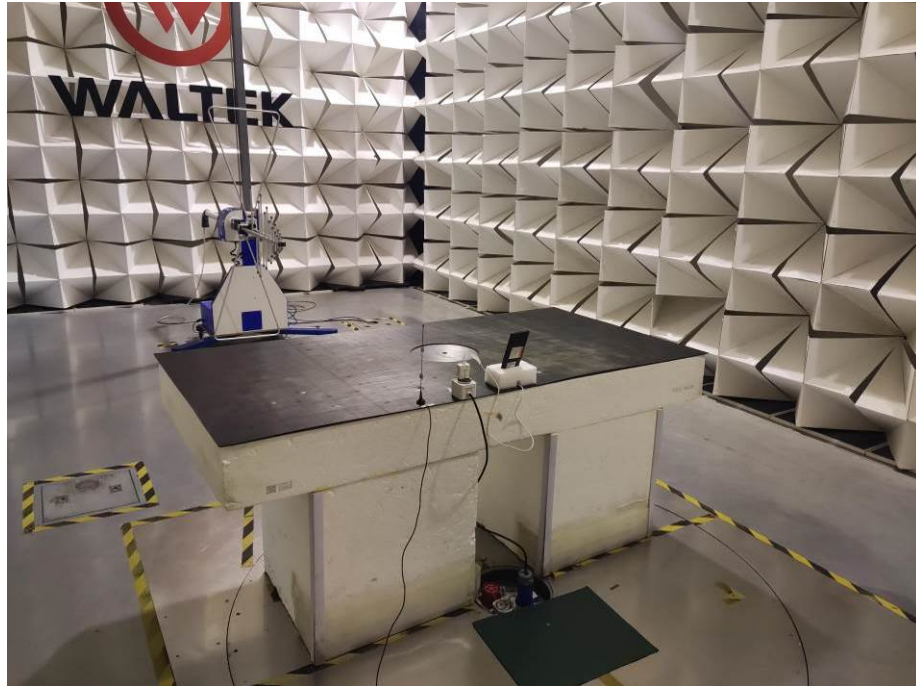

2G/3G/4G Setup photo Model Black X FCC ID: 2AEPIBLACKX

Photograph - Spurious Emissions Radiated Test Setup

For 30MHz-1000MHz Test Site 2#

For Above 1GHz Test Site 1#